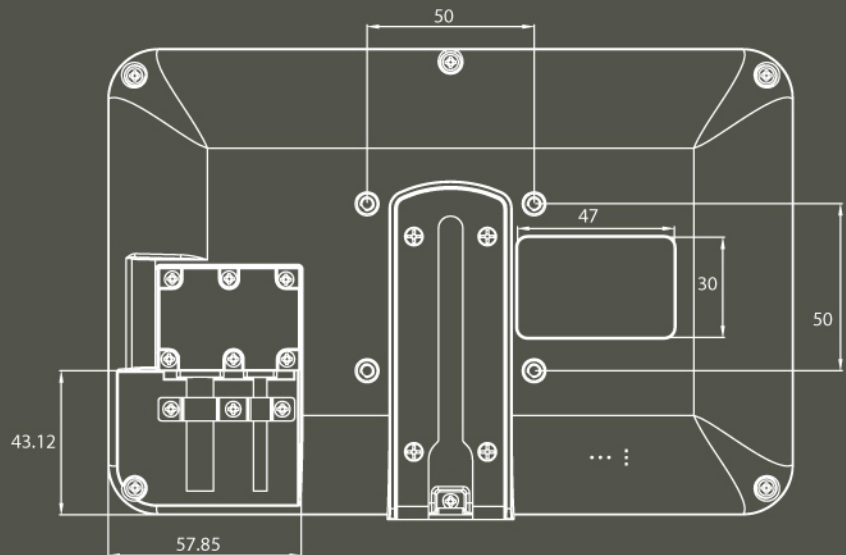

CERTIFICATIONS

RoHS

TEL: 949.380.8898 FAX: 949.380.0888
EMAIL: SALES@XENARC.COM