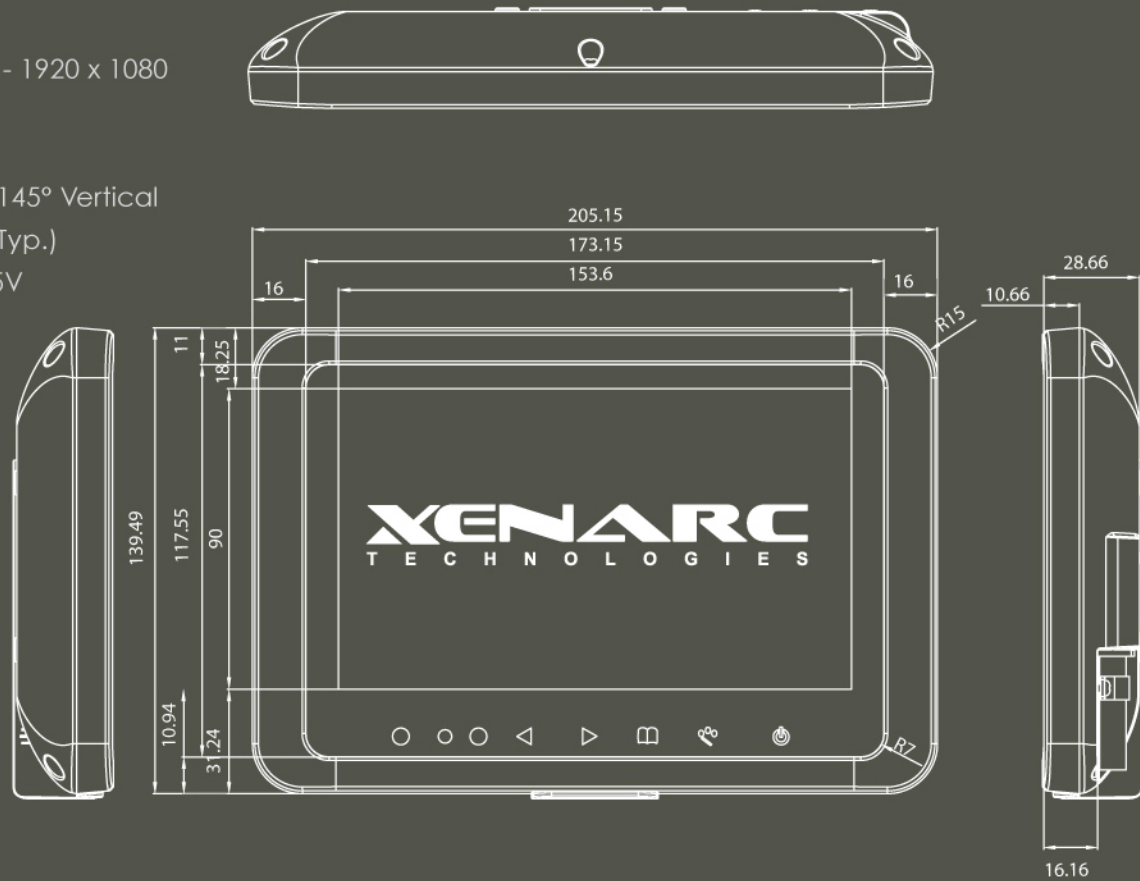

Physical Resolution: 1024 x 600
 Supported Resolution: 640 x 480 - 1920 x 1080
 Brightness: 1000 cd/m²
 Contrast Ratio: 700:1
 Viewing Angle: 150° Horizontal, 145° Vertical
 Response Time (Tr/Tf): 10/15ms (Typ.)
 Operating Voltage: DC 10V ~ 35V
 Power Consumption: <10W
 Operating Temp: -4°F ~ 158°F
 Storage Temp: -22°F ~ 176°F
 Weight: 2.64lbs
 36 Month Warranty
 All measurements are in [mm]