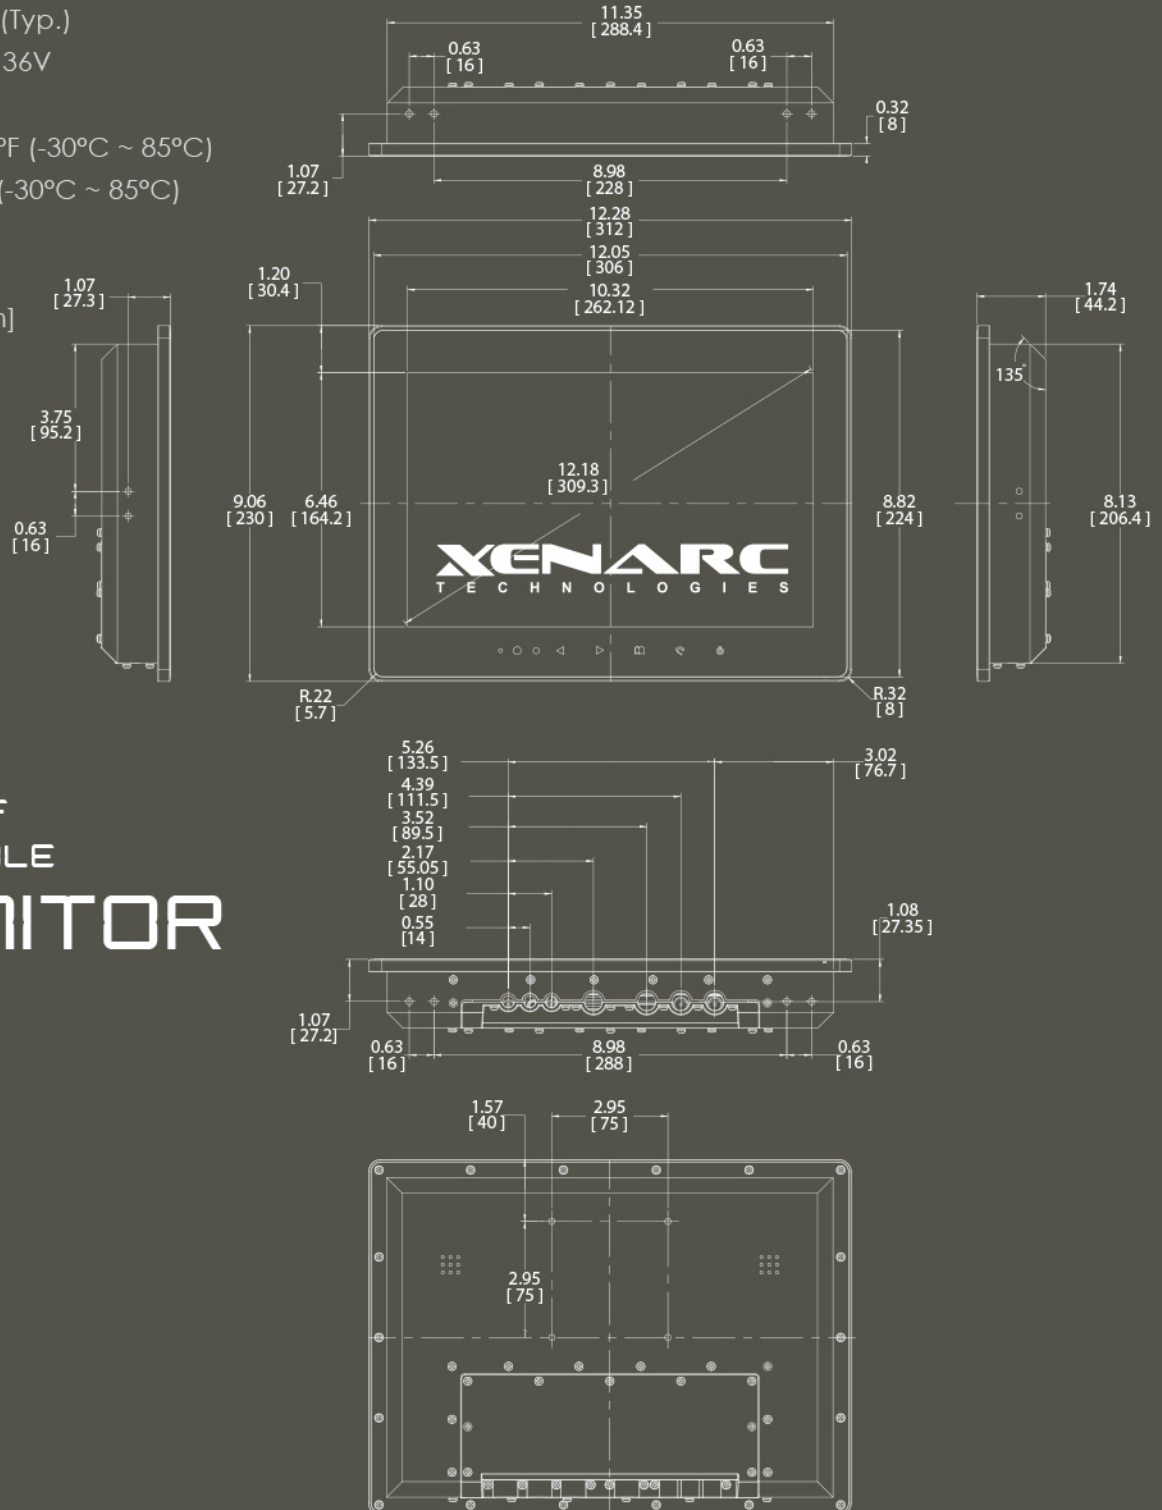

Physical Resolution: 1280x 800
 Supported Resolution: 640 x 480 - 1920 x 1200
 Brightness: 1000 cd/m²
 Contrast Ratio: 1000 : 1
 Viewing Angle: 178° Horizontal, 178° Vertical
 Response Time (Tr+Tf): 25 ms (Typ.)
 Operating Voltage: DC 9V ~ 36V
 Power Consumption: < 30W
 Operating Temp: -22°F ~ 185°F (-30°C ~ 85°C)
 Storage Temp: -22°F ~ 185°F (-30°C ~ 85°C)
 Weight: 6.25lbs
 24 Month Warranty
 All measurements are in [mm]

IP67 WATERPROOF
 SUNLIGHT READABLE
12.1" MONITOR

CERTIFICATIONS

RoHS

TEL: 949.380.8898 FAX: 949.380.0888
 EMAIL: SALES@XENARC.COM