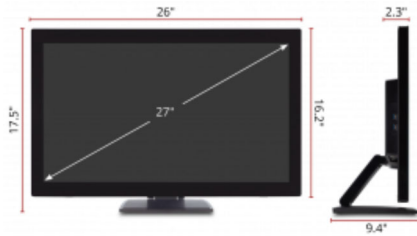

Product Description

The ViewSonic® TD2760 is an ideal solution for both commercial and consumer touch-screen applications. With an intuitive 10-point multi-touch display and a Full 1080p HD resolution, the 27-inch TD2760 delivers a versatile solution for use in the office or at home, as well as for use as an information kiosk in public areas, retail, and corporate sectors. SuperClear® IPS Panel technology with ultra-wide viewing angles and 50M:1 MEGA Dynamic Contrast Ratio bring greater definition and clarity to multimedia content. For added convenience, cross-platform compatibility works with operating systems such as Windows 10, Linux, Chrome, and Android.* Built-in connectivity options include DisplayPort, HDMI, and VGA ports along with a VESA mount design, offering additional convenience for use as a wall-mount display. With serial port RS232 and HDMI CEC, the TD2760 can directly control connected devices. Even more, the ergonomic stand makes it easy for the user to tilt, raise, and lay the monitor flat for the most natural position, and create a comfortable working environment. Lastly, low power consumption with ENERGY STAR certification saves energy costs while reducing carbon emissions. *Supports Windows 7/8/10 and the latest Linux Kernel 4.X/3.X, the latest Chrome version, and Android 6.0 & 7.0

Internal Speakers
VESA Compatible Wall Mount
100 x 100 mm
Menu Controls
Kensington Lock Slot

AC In
DisplayPort
HDMI 1.4
VGA
USB 3.1 Type A (x2)