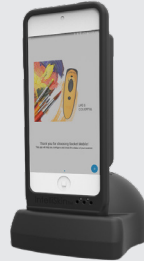

## Thin, Small & Light - 2D/1D Scanner - Great for one-handed solutions

The Socket Mobile S840 is a fast-scanning 2D/1D imager barcode scanner with Bluetooth® wireless technology. Small, thin and easy to use, the scanner is optimized for attaching to mobile devices, enabling one-handed operation. The S840 can scan barcodes printed on labels or displayed on device screens. It reads the most popular 2D/1D barcodes and is perfect for retail point of sale, inventory management, sales order entry, field service, and other mobile business applications. Approximately the same size as a credit card, measuring less than ½ inch (1.27cm) thick and weighing less than two ounces, the S840 is one of the smallest and lightest quality barcode scanners available in the market today. The S840 slips neatly into your pocket and fits comfortably in the palm of your hand when attached to a smartphone. The S840 is compatible with all applications in previous Socket Mobile scanners without software changes.

- (1) SocketScan S840,  
2D/1D Barcode Scanner
- (1) Micro USB Charging Cable
- (1) Universal Klip
- (1) Get Started insert

Socket Mobile Companion App  
Download for Free!

## OPTIONAL ACCESSORIES

DuraCase - Only  
Apple® iPod touch® for 5<sup>th</sup>/6<sup>th</sup> gen  
Samsung J3/J5  
Samsung Galaxy S7

DuraCase Charging Adapter

DuraCase & Charging Dock  
Apple® iPod touch® for 5<sup>th</sup>/6<sup>th</sup> generation  
Samsung J3/J5  
Samsung Galaxy S7