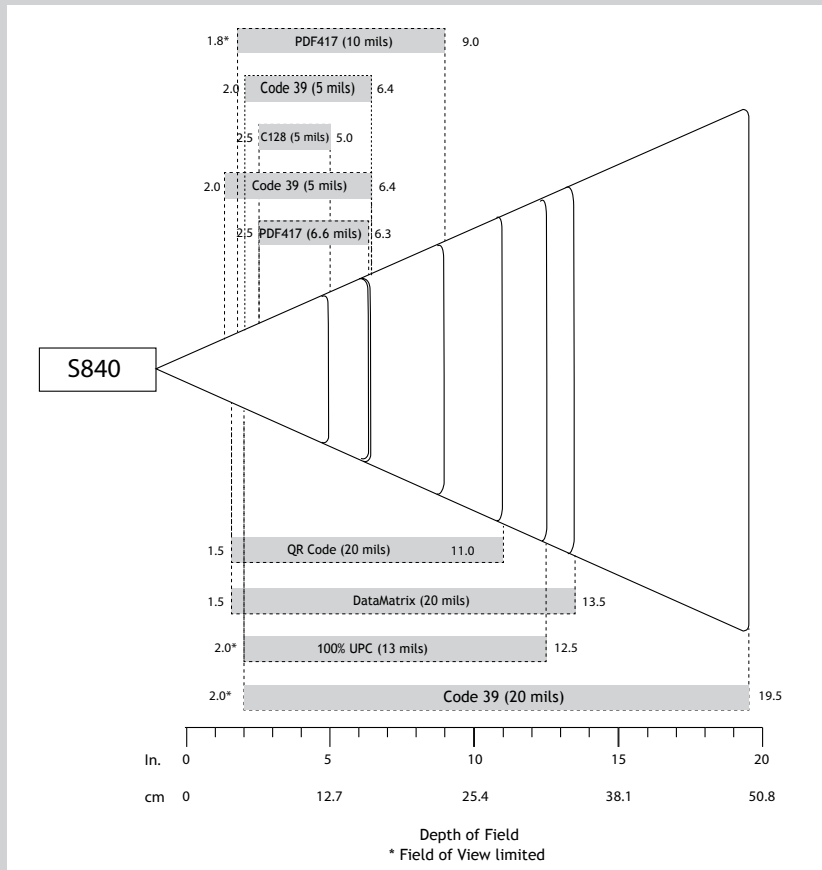

**Default Barcode Symbologies:** 1D Symbologies: Codabar, Code 39, Code 93, Code 128, EAN-13/JAN, EAN-8/JAN, GS1 Databar, GS1 Databar Expanded, GS1 Databar Limited, GS1-128, Interleaved 2 of 5, ISBT 128, UPC A, UPC EO  
 2D Symbologies: Aztec, Data Matrix, Maxicode, Micro PDF417, PDF417

**Scan Angle:** 42° (Horizontal) - 28° (Vertical)

**Sensor Resolution:** 640 horizontal x 400 vertical pixels

**Print Contrast:** Down to 25%

**Reading Distance:**

3.8 to 49.5 cm (1.5 to 19.5 in.) Depends on barcode size, symbology, label media, Narrow and Wide ratio, scan angle