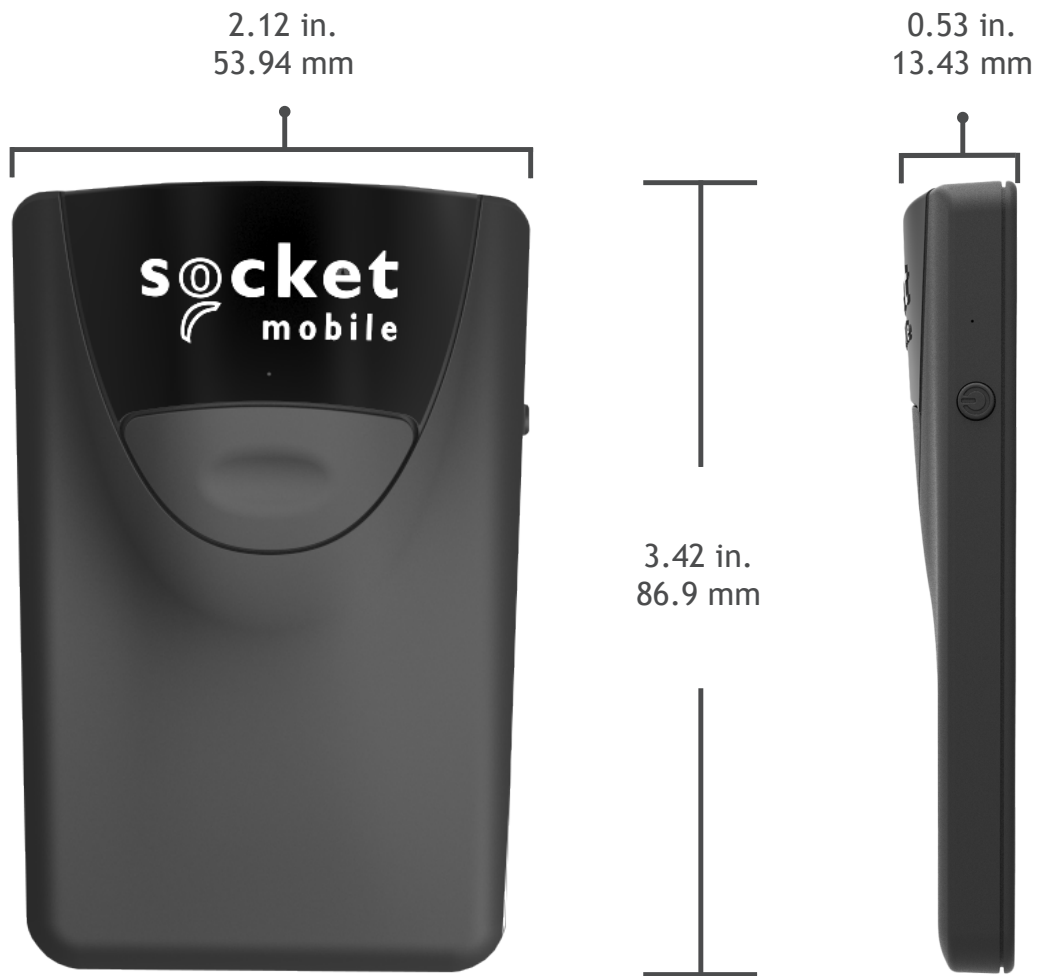

Weight/Mass: 1.7 oz (48 g)

Side LED Indicator
for charging
Power On/Off
and
Keyboard Toggle Button

Front Bluetooth
LED Indicator
Power Button
Scan Button
Made with
Antimicrobial
Material