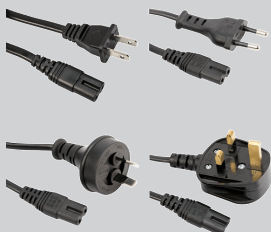

DuraCase Charging Dock

Holster

DuraCase 6 Multi-Bay Charger

DuraCase 6 Multi-Bay Charger  
AC Power Cord

Klip Cases  
iPhone SE/5/5s  
iPhone 5c  
iPod touch(5th generation)  
Samsung Galaxy S4

Wrist Strap or Lanyard