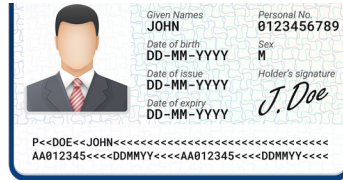

# DURASCAN® D860

123456

2D/1D Imager

Passport Reader

OCR-A  
1234ABCD

OCR-B  
1234ABCD

OCR-A / OCR-B

MICR E-13B

## Thin, Small, Light Universal Scanner, Dot Code and Passport Reader - Great for one-handed solutions

The Socket Mobile D860 is a durable, fast-scanning barcode scanner and passport reader with Bluetooth® wireless technology. It reads all of the most popular 2D barcodes, DOT Code, OCR, MRZ/passports, and travel IDs. Users can scan barcodes printed on labels or displayed on screens. Combining barcode scanning and alphanumeric data, it is perfect for the travel industry, retail point of sale, inventory management, sales order entry, field service, and other mobile business applications. Merchants can scan barcodes of products and the passports of consumers with one device. Designed for mobility, durability and lasting up to two shifts. The external rubberized material increases drop protection. The D860 slips neatly into your pocket and fits comfortably in the palm of your hand when attached to a smartphone. Easy to use, the scanner is attachable to mobile devices, enabling one-handed operation.