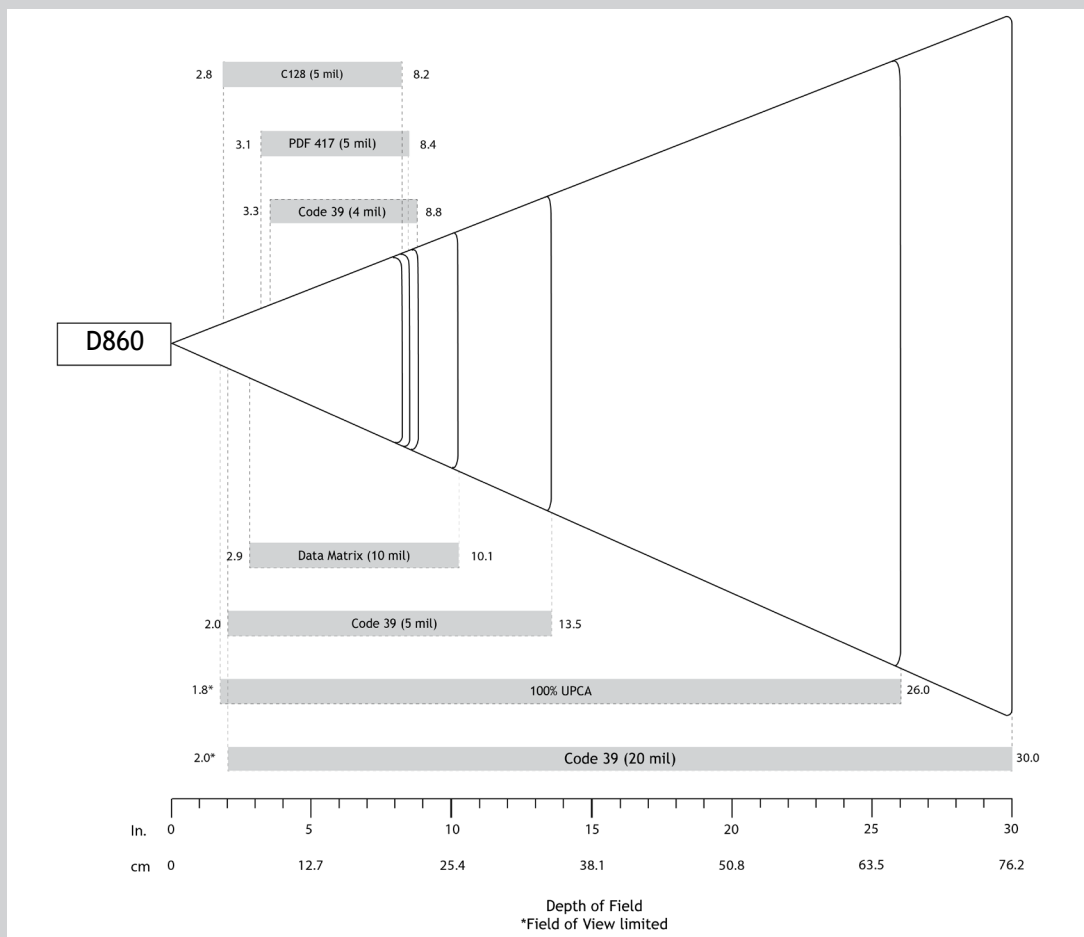

Technology: 2D/1D Barcode Imager & OCR character reader  
 Light Source Aimer: Hyper red 660 NM (nanometer) LED 6/0 NM LED

SCANNING PERFORMANCE

**Default Barcode Symbologies:** 1D Symbologies: Codabar, Code 39, Code 93, Code 128, EAN-13/JAN, EAN-8/JAN, GS1 Databar, GS1 Databar Expanded, GS1 Databar Limited, GS1-128, Interleaved 2 of 5, ISBT 128, UPC A, UPC EO  
 2D Symbologies: Aztec, Data Matrix, Maxicode, Micro PDF417, PDF417  
 Postal Codes: Australia Post  
 OCR Type Face: OCR Passport - 2 lines

Scan Angle: Horizontal: 42° Vertical: 28°

Sensor Resolution: 1280 x 800 pixels

Print Contrast: Down to 25%

Reading Distance:

4.6 to 76.2 cm (1.8 to 30.0 in.) Depends on barcode size, symbology, label media, ratio, scan angle