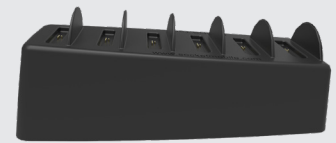

## OPTIONAL ACCESSORIES

DuraScan® D800, Linear Barcode Scanner, & DuraCase & Charging Dock\*\*

DuraCase Charging Adapter\*

DuraScan® D800, Linear Barcode Scanner, & DuraCase & Charging Dock\*\*

DuraCase Charging Dock\*

Holster

DuraCase 6 Multi-Bay Charger\*

\*Charging options - The Charging Adapter is sold separately.

\*\* Charging Bundles - CX 3558-2187: Charging Dock with S860

- CX 3552-2180: Multi-Bay Charger with S860 scanners