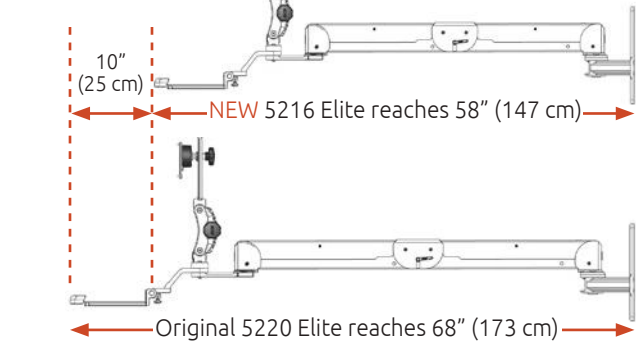

# ELP5216 Elite Double Arm

PRODUCT SHEET

ELP5216-WT-KUW

Our popular Elite series has a NEW addition.

The 5216 Elite is:

- Compact
- Powerful
- Versatile

Mounts on desk, pole, wall and wall tracks

## True sit-stand workstation is ideal for space-constrained rooms

- The **NEW** compact 5216 Elite Double Arm with Paralink supports up to 28 lbs (12.7 kg) while providing effortless movement.
- It is fully cable managed, gas spring assisted, and provides up to 30" (76 cm) of vertical adjustment with a maximum reach of 58" (147 cm).
- The Compact Elite enables an LCD to be suspended from the wall and pulled out when required, providing 180° of rotation.
- Machined from billet aluminum, this unit is powder coated for a durable, lasting finish. Hand assembly ensures that a quality product is shipped to you.

Monitor, keyboard and mouse not included.

VERTICAL ADJUST	SCREEN TILT	ARM SWIVEL	SCREEN SWIVEL
30" (76 cm)	50°	180°	360°

<b>Load capacity:</b>	28 lbs (12.7 kg) LCD only 22 lbs (9.9 kg) LCD and keyboard
<b>Vert. adjust range:</b>	30" (76 cm)
<b>Maximum reach:</b>	43" (109 cm) LCD only 58" (147 cm) LCD and keyboard
<b>Stowed depth:</b>	11" (28 cm)
<b>Arm swivel at mount:</b>	180°
<b>Screen swivel:</b>	360°
<b>Screen tilt:</b>	50°
<b>VESA interface:</b>	75 mm and 100 mm

Full 180° extension

42" (107 CM)  
VERTICAL ADJUSTMENT  
UP AND DOWN

SITTING POSITION

SOLID SUPPORT