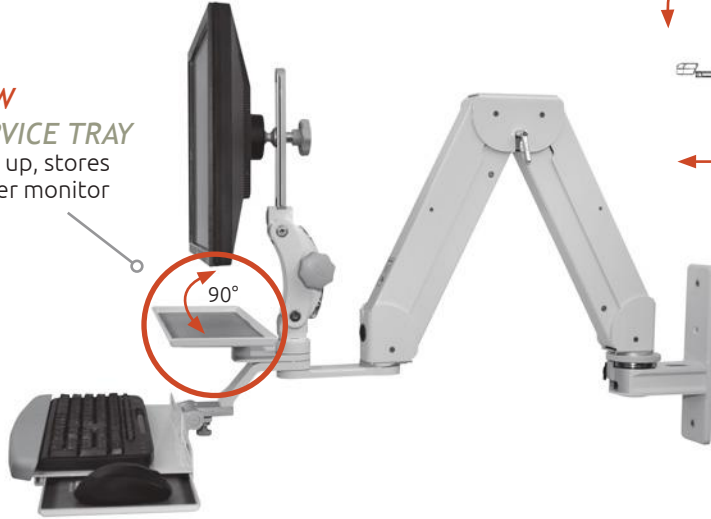

Range of Motion and Dimension Drawings

5216 Elite with Service Tray ELP5216-WT-KUB-SRVCTRY

NEW
SERVICE TRAY
Flips up, stores
under monitor