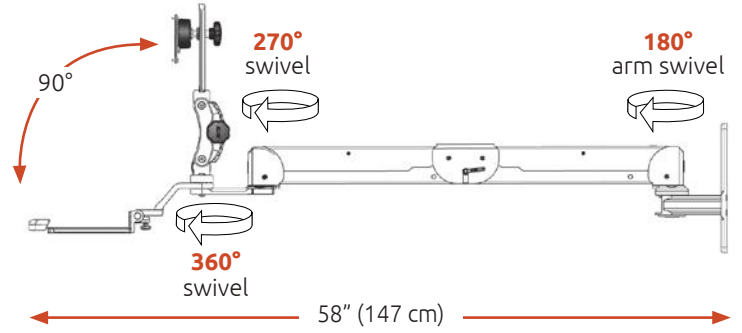

Range of Motion and Dimension Drawings

5216 Elite with Service Tray ELP5216-WT-KUB-SRVCTRY

NEW
SERVICE TRAY
Flips up, stores
under monitor