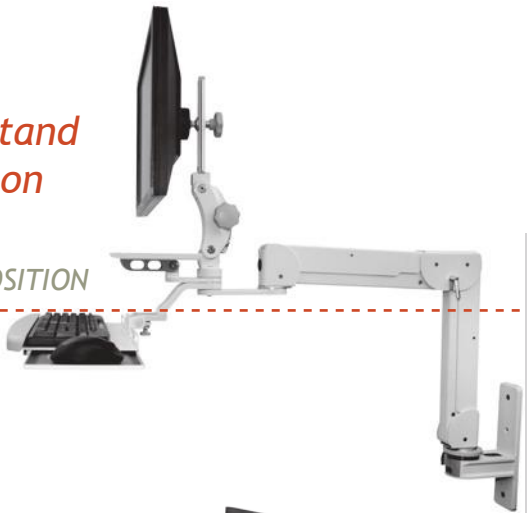

## True sit-stand workstation is ideal for space-constrained rooms

- The **NEW** compact 5216 Elite Double Arm with Paralink supports up to 28 lbs (12.7 kg) while providing effortless movement.
- It is fully cable managed, gas spring assisted, and provides up to 30" (76 cm) of vertical adjustment with a maximum reach of 58" (147 cm).
- The Compact Elite enables an LCD to be suspended from the wall and pulled out when required, providing 180° of rotation.
- Machined from billet aluminum, this unit is powder coated for a durable, lasting finish. Hand assembly ensures that a quality product is shipped to you.

Monitor, keyboard and mouse not included.

VERTICAL ADJUST	SCREEN TILT	ARM SWIVEL	SCREEN SWIVEL
30" (76 cm)	50°	180°	360°

<b>Load capacity:</b>	28 lbs (12.7 kg) LCD only 22 lbs (9.9 kg) LCD and keyboard
<b>Vert. adjust range:</b>	30" (76 cm)
<b>Maximum reach:</b>	43" (109 cm) LCD only 58" (147 cm) LCD and keyboard
<b>Stowed depth:</b>	11" (28 cm)
<b>Arm swivel at mount:</b>	180°
<b>Screen swivel:</b>	360°
<b>Screen tilt:</b>	50°
<b>VESA interface:</b>	75 mm and 100 mm

## 5216 Elite with Service Tray ELP5216-WT-KUB-SRVCTRY

**NEW**  
SERVICE TRAY  
Flips up, stores  
under monitor

STOWED

*True sit-stand  
workstation*

STANDING POSITION

5216 Elite  
shown on  
DESK PUCK

HALF FOLD

Full 180° extension

42" (107 CM)  
VERTICAL ADJUSTMENT  
UP AND DOWN

SITTING POSITION

SOLID SUPPORT