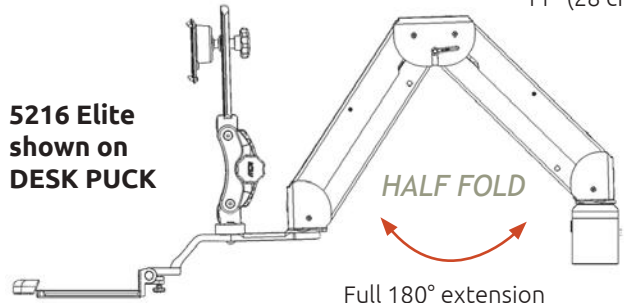

# Range of Motion and Dimension Drawings

## 5216 Elite with Service Tray ELP5216-WT-KUB-SRVCTRY

**NEW**  
SERVICE TRAY  
Flips up, stores  
under monitor

STOWED

*True sit-stand  
workstation*

STANDING POSITION

5216 Elite  
shown on  
DESK PUCK

HALF FOLD

Full 180° extension

42" (107 CM)  
VERTICAL ADJUSTMENT  
UP AND DOWN

SITTING POSITION

SOLID SUPPORT