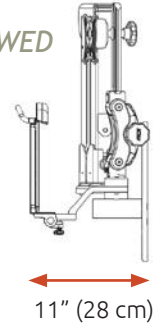

Range of Motion and Dimension Drawings

5216 Elite with Service Tray ELP5216-WT-KUB-SRVCTRY

NEW
SERVICE TRAY
Flips up, stores
under monitor

STOWED

*True sit-stand
workstation*

STANDING POSITION

5216 Elite
shown on
DESK PUCK

HALF FOLD

Full 180° extension

42" (107 CM)
VERTICAL ADJUSTMENT
UP AND DOWN

SITTING POSITION

SOLID SUPPORT

ACCESSORIES

Sold separately or as combination