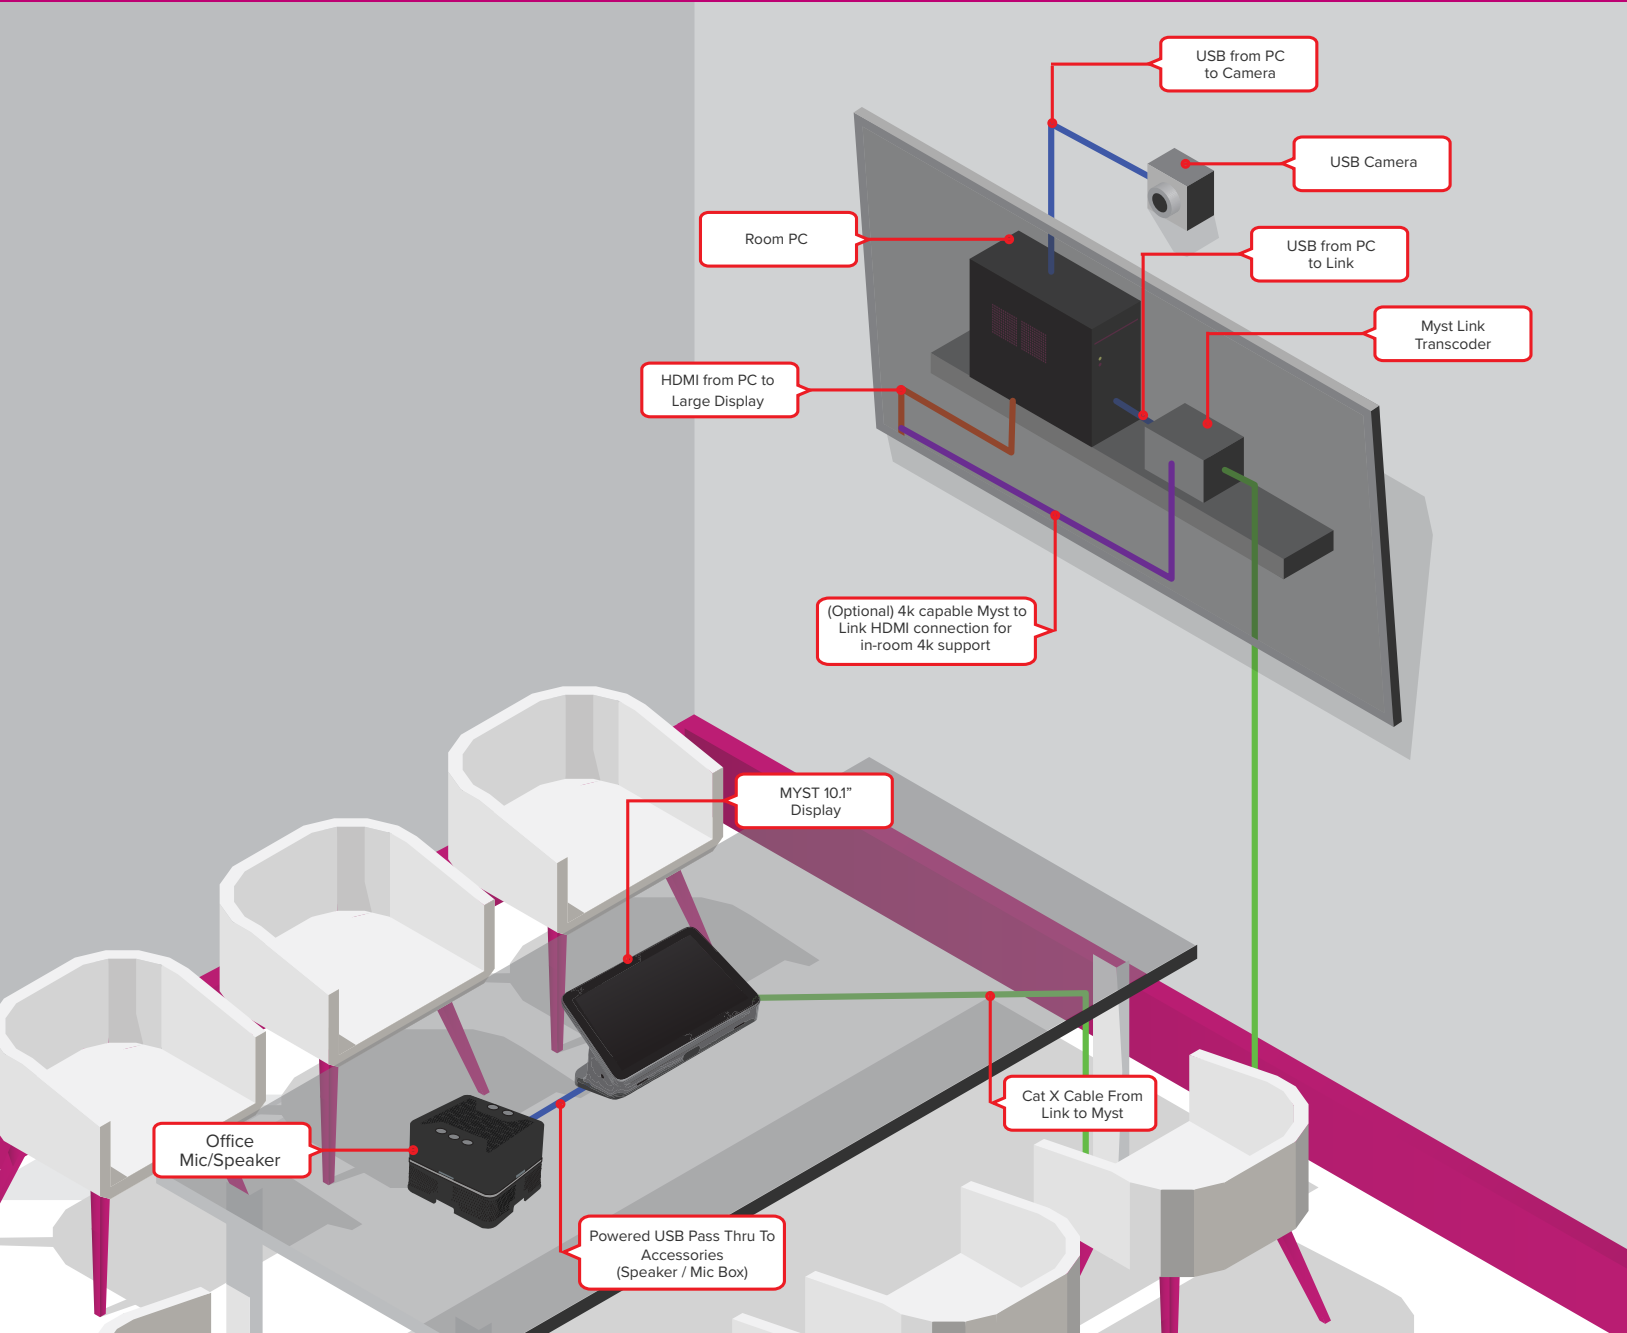

Sleek, and sophisticated with a high-end, low-profile design, this innovative conference room solution is recognized by PCs as a regular display, maximizing usable space and productivity, without increasing complexity and IT requirements. Due to its ubiquitous cabling, which also supplies power (no power at the table needed!), it is seamless for IT to set up and simple to maintain, cutting long-term costs and the need for technical know-how. Since it also allows for long distance installations, it paves the way for flexible and moveable furniture configurations, necessary for today's evolving work environment. In addition, the capacitive touch display provides a USB connection through to the host computer for connecting hardware such as a speaker/mic without requiring any additional extenders, cables, or power.

### Features:

- AV-over-IP connected 1280x800 touch display that is recognized by PCs as a regular display
- 2 piece solution (Display at the table and box at the PC, connected via Ethernet)
- Compatible with Windows 8 (and higher), Linux, Chrome, and Mac OS\*
- Integrated HDMI Capture up to 1080p in standard UVC and UAC protocol for wide software support
- Can transmit 4k video from display side to PC side
- USB input to optionally USB accessories such as a speaker/mic

### Applications:

- Conference rooms
- Control interface where HDMI capture is needed

Mimo Myst Link

\* With purchase of Mac touchscreen driver

# Myst Link Installation Wiring Diagram