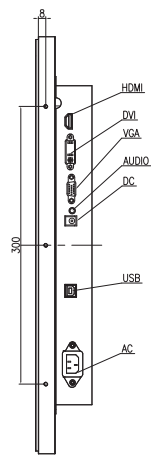

Technical Drawings

Mimo Monitors
743 Alexander Rd. Suite 15
Princeton, NJ 08540

info@mimomonitors.com
Sales: **1-855-YES-MIMO (937-6466)**