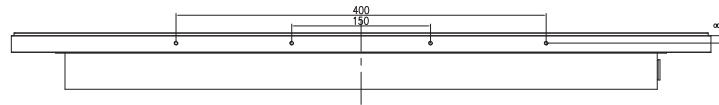

Technical Drawings

Mimo Monitors
743 Alexander Rd. Suite 15
Princeton, NJ 08540

info@mimomonitors.com
Sales: **1-855-YES-MIMO (937-6466)**