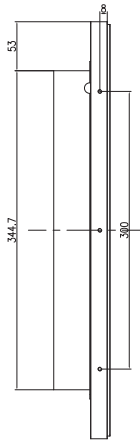

Technical Drawings

Mimo Monitors
743 Alexander Rd. Suite 15
Princeton, NJ 08540

info@mimomonitors.com
Sales: **1-855-YES-MIMO (937-6466)**