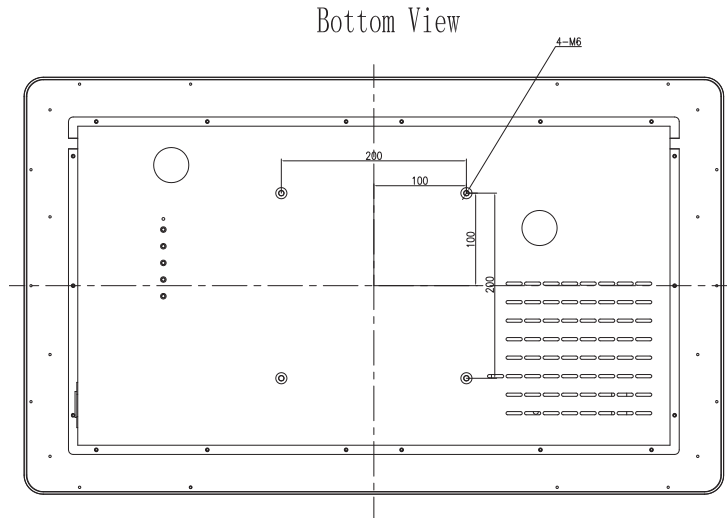

Technical Drawings

Mimo Monitors
743 Alexander Rd. Suite 15
Princeton, NJ 08540

info@mimomonitors.com
Sales: **1-855-YES-MIMO (937-6466)**