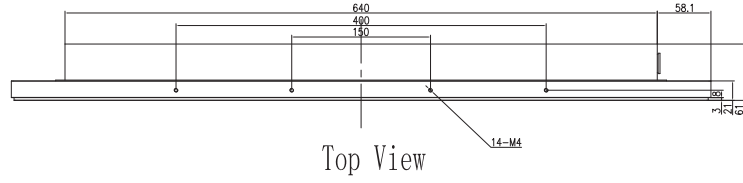

Technical Drawings

Mimo Monitors
743 Alexander Rd. Suite 15
Princeton, NJ 08540

info@mimomonitors.com
Sales: **1-855-YES-MIMO (937-6466)**