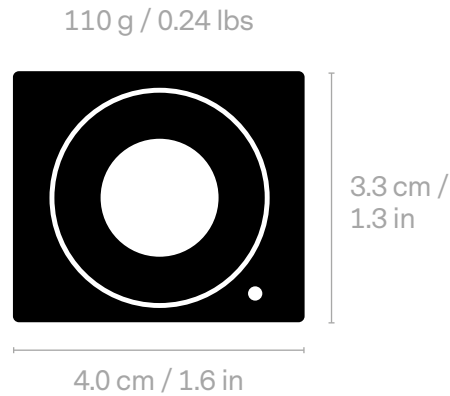

Huddly GO

Spec Sheet

Features

- High-quality scaling and dewarping
- 3D noise reduction
- Automatic white balance and color correction
- Optical aberration correction
- 4x digital zoom
- Low latency video processing

Image

- 16 Megapixels 1/2.3" CMOS Sensor
- 720p HD @ 30 fps
- 16:9 aspect ratio output
- UVC 1.1 Plug & Play Compatible
- MJPEG, YUV 4:2:2 and 4:2:0 support over USB 3
- MJPEG support over USB 2

Connection Types

- USB Type-C connector
- SuperSpeed USB 3
- HighSpeed USB 2*
- Power requirement 5V 900mA

Optics

- Ultra-wide angle glass optics
- Horizontal field of view 120°
- Vertical field of view 90°
- Diagonal field of view 150°
- f/2.8 aperture

Hardware Specifications

- High-performance video processing engine
- Embedded mounting hinge
- Camera tripod mount

Color

- Matte gray

*Requires 5V 900 mA power supply