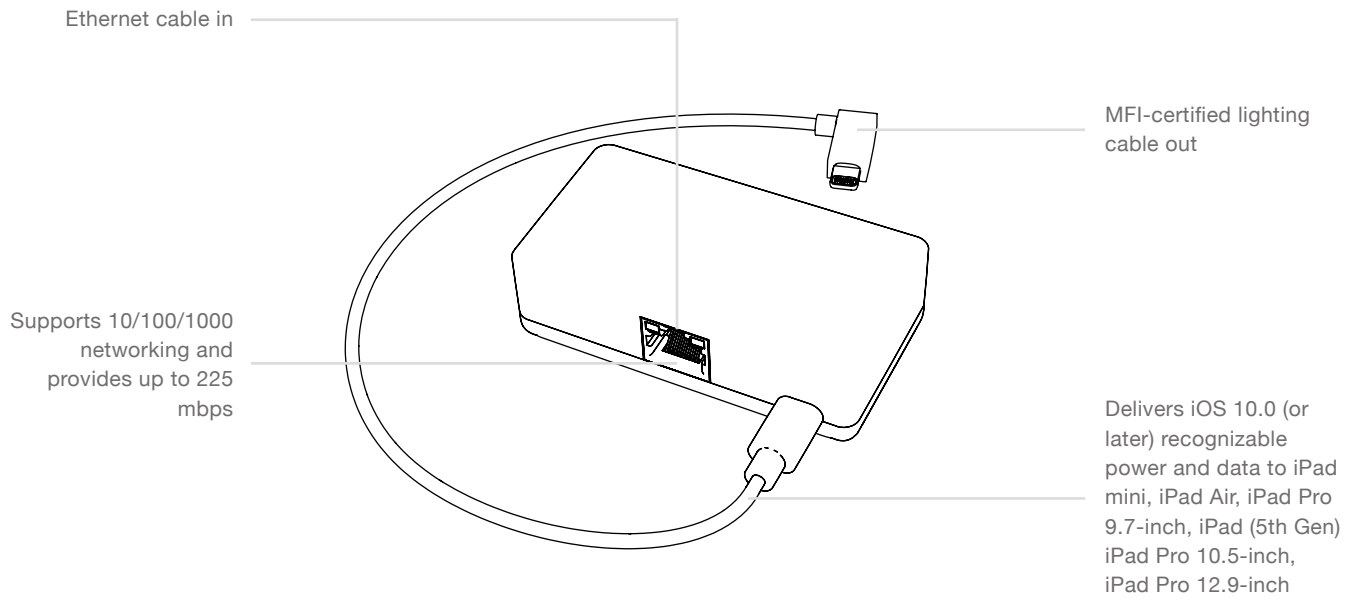

Redpark

GIGABIT PoE ADAPTER

with Lightning Cable for iPad

The Redpark Gigabit + PoE Adapter connects iPads to ethernet and uses power over ethernet (PoE) to charge the device. This enables an iPad to receive both data and power over a single Ethernet cable when connected to a PoE-enabled switch or PoE injector.

Specifications

Price	\$125	Height	1 inches
SKU	T267	Width	3.25 inches
		Depth	1.75 inches
		Weight	0.3 pounds

What's Included

- Redpark Gigabit + PoE Adapter for iPad
- USB C to Right-angle Lighting cable