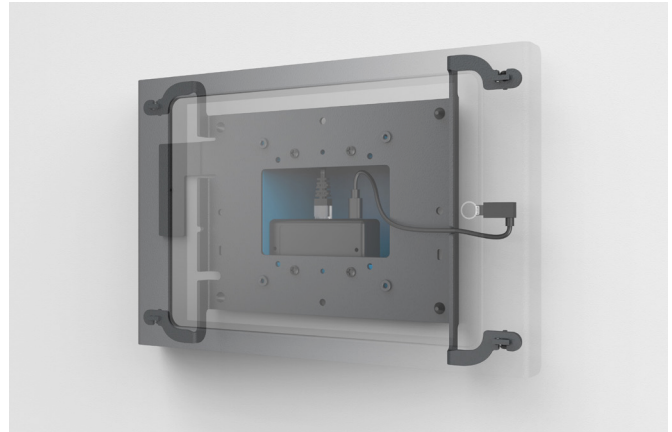

Redpark

GIGABIT PoE ADAPTER

with Lightning Cable for iPad

The Redpark Gigabit + PoE Adapter connects iPads to ethernet and uses power over ethernet (PoE) to charge the device. This enables an iPad to receive both data and power over a single Ethernet cable when connected to a PoE-enabled switch or PoE injector.

Specifications

Price	\$125	Height	1 inches
SKU	T267	Width	3.25 inches
		Depth	1.75 inches
		Weight	0.3 pounds

What's Included

- Redpark Gigabit + PoE Adapter for iPad
- USB C to Right-angle Lighting cable