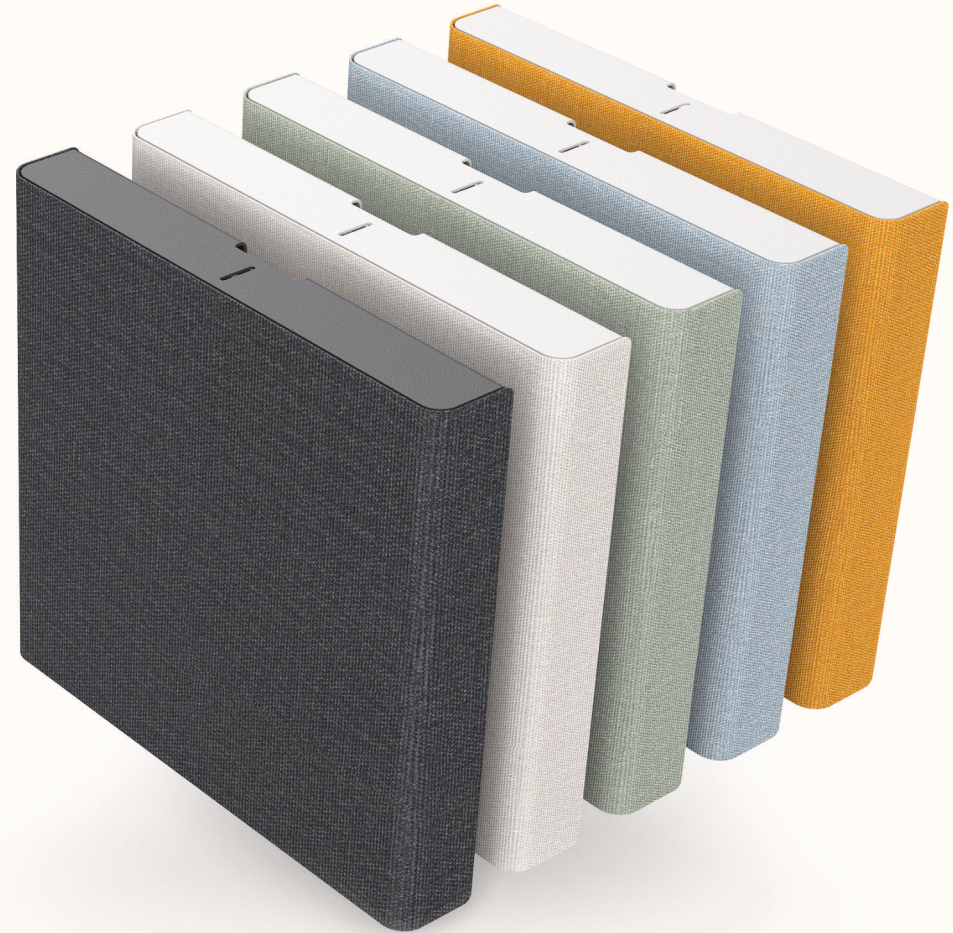

Easy installation.

Scratch & fingerprint-resistant powdercoat finish.

Installation template included.

Heckler

Specifications

SKU and Color	H892-BG Black Grey H892-OW Off White H892-BL Blue H892-GN Green H892-HY Honey
Warranty	Two years
Product Dimension	25 x 23.25 x 3.74 inches (635 x 590 x 95 mm)
Product Weight	14 lbs (6.4 kg)
Shipping Dimension	27.5 x 26.15 x 5 inches (700 x 663 x 127 mm)
Shipping Weight	16 lbs (7.3 kg)
Material	Powdercoated Aluminum Maharam Polyester Fabric
Country of Origin	US
Compatibility	Logitech Rally Bar Logitech Rally Bar Mini Logitech Rally Bar Huddle Logitech Rally Camera and other common PTZ cameras
In the box	Heckler AV Credenza Mini Mounting Bracket for Logitech Rally Bar, Rally Bar Mini and Rally Bar Huddle White Cable Chase Assembly Hardware Installation Template