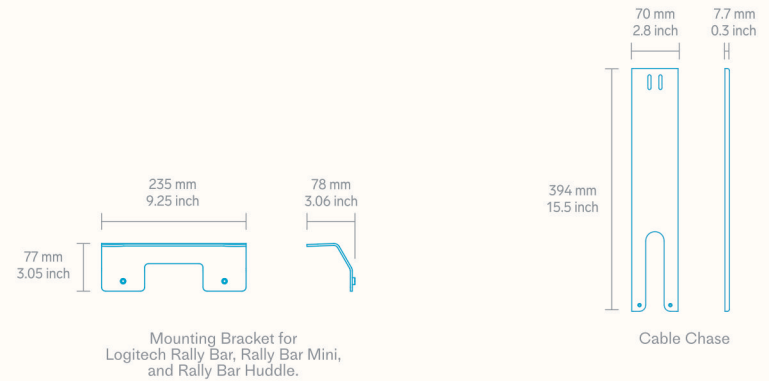

Easy installation.

Scratch & fingerprint-resistant powdercoat finish.

Installation template included.

Heckler

Specifications

SKU and Color	H892-BG Black Grey H892-OW Off White H892-BL Blue H892-GN Green H892-HY Honey
Warranty	Two years
Product Dimension	25 x 23.25 x 3.74 inches (635 x 590 x 95 mm)
Product Weight	14 lbs (6.4 kg)
Shipping Dimension	27.5 x 26.15 x 5 inches (700 x 663 x 127 mm)
Shipping Weight	16 lbs (7.3 kg)
Material	Powdercoated Aluminum Maharam Polyester Fabric
Country of Origin	US
Compatibility	Logitech Rally Bar Logitech Rally Bar Mini Logitech Rally Bar Huddle Logitech Rally Camera and other common PTZ cameras
In the box	Heckler AV Credenza Mini Mounting Bracket for Logitech Rally Bar, Rally Bar Mini and Rally Bar Huddle White Cable Chase Assembly Hardware Installation Template