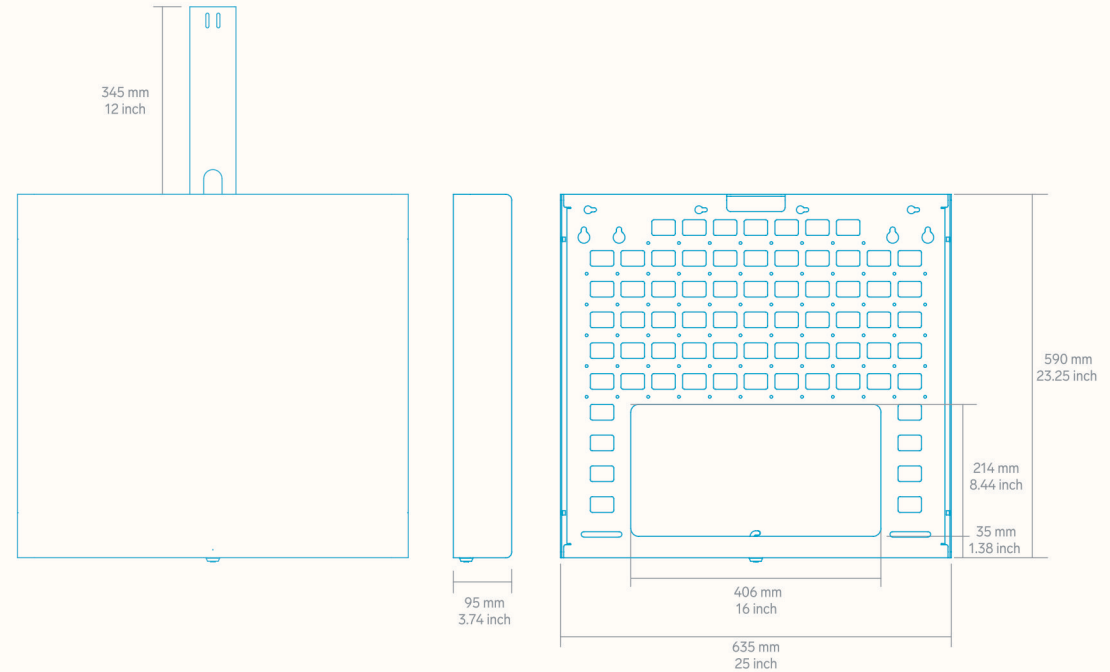

Easy installation.

Scratch & fingerprint-resistant powdercoat finish.

Installation template included.

Heckler

Specifications

SKU and Color	H892-BG Black Grey H892-OW Off White H892-BL Blue H892-GN Green H892-HY Honey
Warranty	Two years
Product Dimension	25 x 23.25 x 3.74 inches (635 x 590 x 95 mm)
Product Weight	14 lbs (6.4 kg)
Shipping Dimension	27.5 x 26.15 x 5 inches (700 x 663 x 127 mm)
Shipping Weight	16 lbs (7.3 kg)
Material	Powdercoated Aluminum Maharam Polyester Fabric
Country of Origin	US
Compatibility	Logitech Rally Bar Logitech Rally Bar Mini Logitech Rally Bar Huddle Logitech Rally Camera and other common PTZ cameras
In the box	Heckler AV Credenza Mini Mounting Bracket for Logitech Rally Bar, Rally Bar Mini and Rally Bar Huddle White Cable Chase Assembly Hardware Installation Template