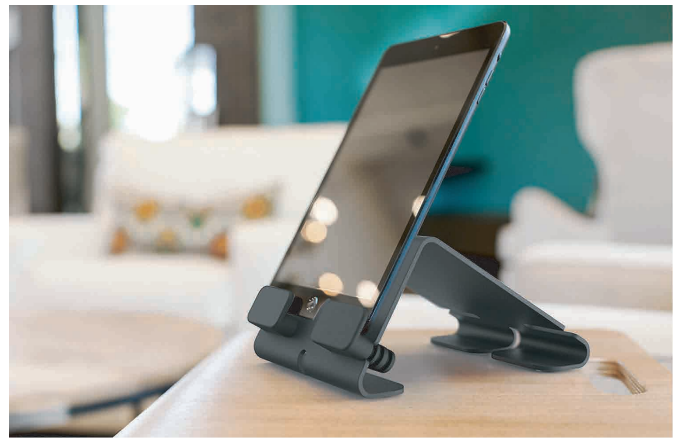

@REST

Built of heavy steel with a beautiful finish, @Rest is no flimsy gadget accessory—it's high-end furniture for your tablet. Thanks to @Rest's adjustable pegs, it's compatible with virtually any tablet. @Rest is also sturdy enough to support your other technology loves, be it a MacBook Pro or the slim MacBook Air.

Specifications

SKU H234

Height 3.2 inches
Width 4.8 inches
Depth 6.5 inches
Weight 1.5 pounds

What's Included

@Rest
@Rest peg pair
Four friction feet