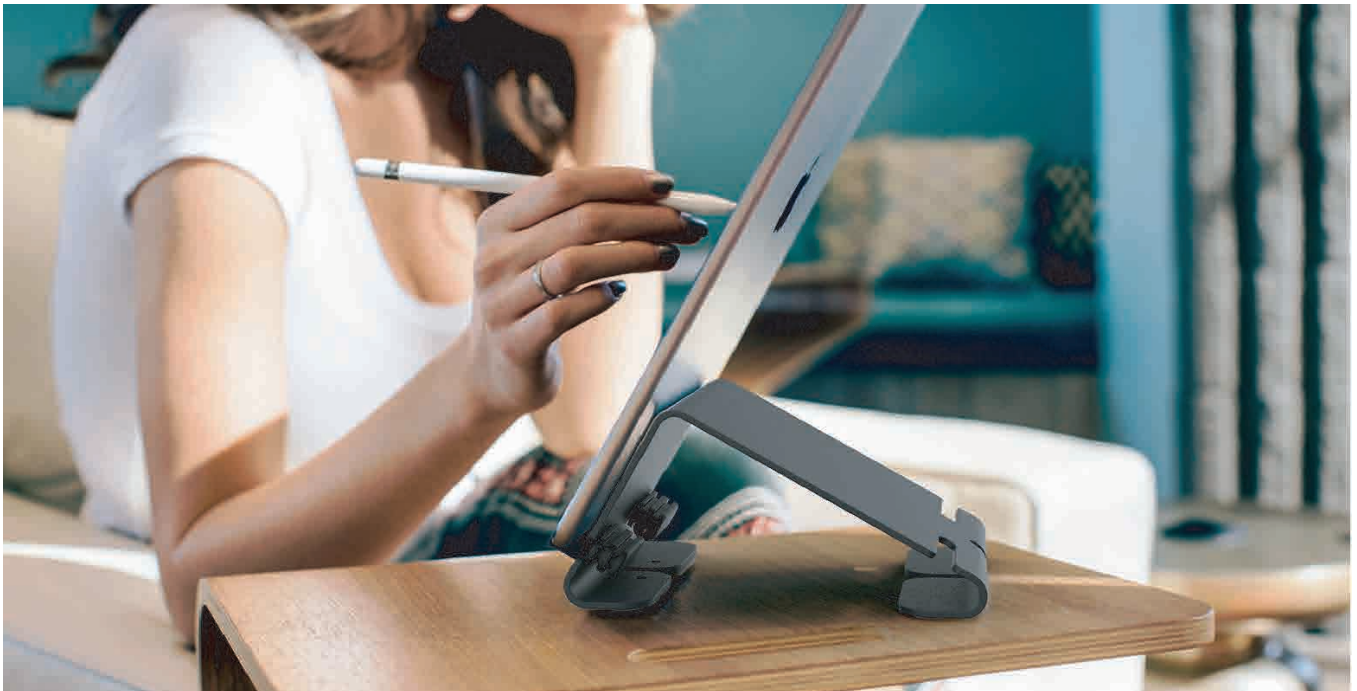

@REST

Built of heavy steel with a beautiful finish, @Rest is no flimsy gadget accessory—it's high-end furniture for your tablet. Thanks to @Rest's adjustable pegs, it's compatible with virtually any tablet. @Rest is also sturdy enough to support your other technology loves, be it a MacBook Pro or the slim MacBook Air.

Specifications

SKU H234

Height 3.2 inches
Width 4.8 inches
Depth 6.5 inches
Weight 1.5 pounds

What's Included

@Rest
@Rest peg pair
Four friction feet