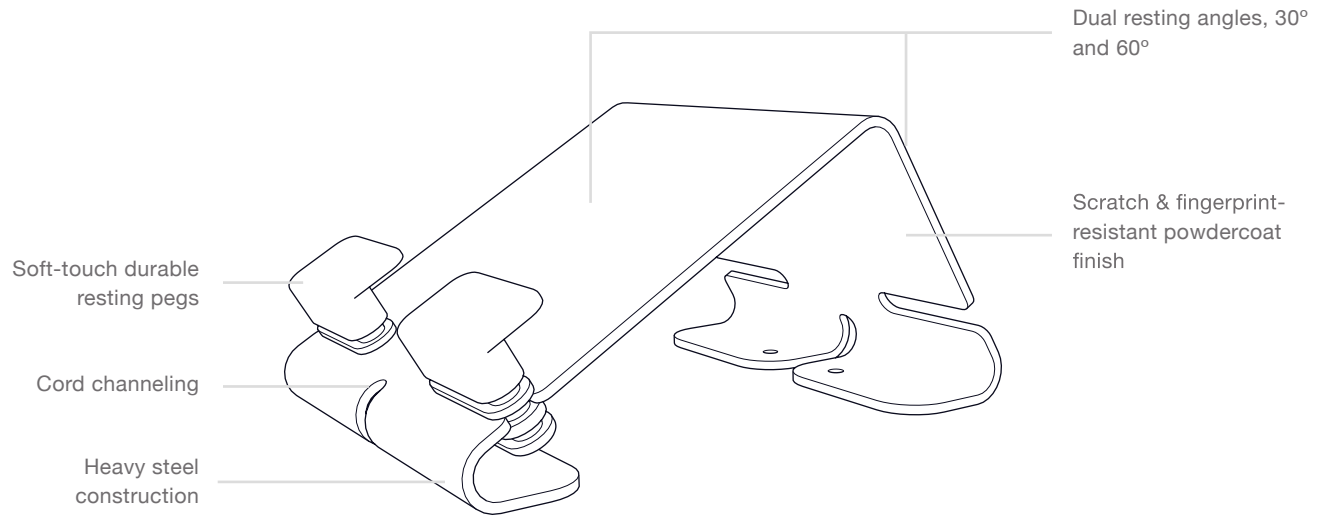

@REST

Built of heavy steel with a beautiful finish, @Rest is no flimsy gadget accessory—it's high-end furniture for your tablet. Thanks to @Rest's adjustable pegs, it's compatible with virtually any tablet. @Rest is also sturdy enough to support your other technology loves, be it a MacBook Pro or the slim MacBook Air.

Specifications

SKU H234

Height 3.2 inches
Width 4.8 inches
Depth 6.5 inches
Weight 1.5 pounds

What's Included

@Rest
@Rest peg pair
Four friction feet