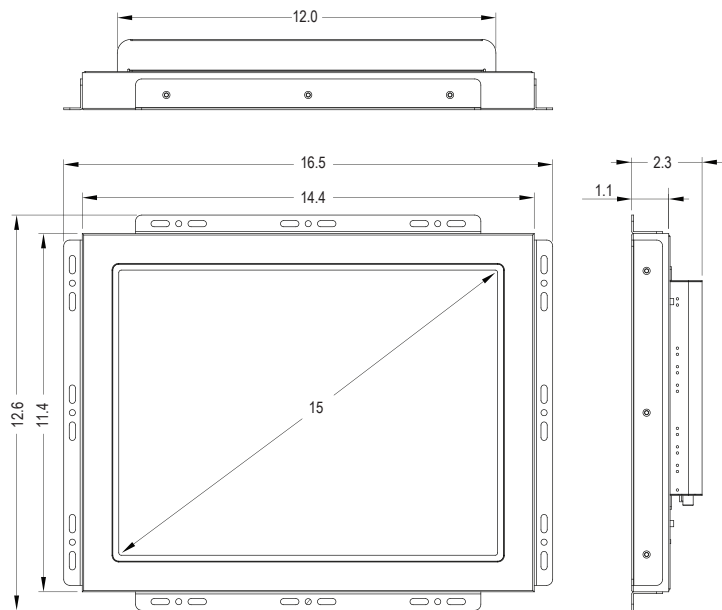

Shown without Ear Rack

K15TX-CB-0630

GVision's K15TX is a 15" designed specifically for use in kiosk and manufacturing environments. The K15TX includes several flexible mounting options making it easy to integrate into any enclosure or rack. Its rugged all-metal chassis design is able to withstand any almost any environment.

DIMENSION

Unit: Inch

FEATURES

- 15-Inch Screen Size
- High Contrast TFT XGA 1024 x 768 Resolution
- Flexible mounting solutions: Front / Rack / VESA
- Mounting 5-Wire Resistive Touch Technology
- Supports Input Interface: DVI / VGA
- Built-in Industrial Power Plug
- Rugged All-Metal Enclosed Chassis
- Design to Operate 24 / 7 / 365
- 3-Year Warranty

SPECIFICATIONS

DISPLAY	K15TX-CB-0630
Screen Size	15 In
Resolution	1024 x 768
Backlight	LED
Aspect Ratio	5 : 4
Viewing Angle	160° / 150°
Brightness	350cd/m ²
Contrast Ratio	800 : 1
Color Depth	16.2 M
Response Time	8ms
Display Area (H x V)	304.1 x 228.1 mm
INTERFACE	
DVI	1
VGA (15 Pin D-Sub)	1
Audio	1
USB Type-A / RS232	1 / 1
TOUCH TECHNOLOGY	
Technology	Resistive
Type	5-Wire
Support OS	Windows / Linux
CABINET	
Material	Metal
Color	Silver
POWER	
Consumption	< 36W
Electrical Ratings	DC 12V / 3A (AC 100V ~ 240V, 50/60Hz)
TEMPERATURE	
Operating	32° F ~ 104° F (0° C ~ 40° C)
Storage	-4° F ~ 140° F (-20° C ~ 60° C)
Humidity	10% ~ 90%
DIMENSIONS (W×H×D)	
Inch (in)	14.4 x 11.4 x 2.3
Millimeter (mm)	366.5 x 290.5 x 60.2
WEIGHT	
Net Weight	12.7 lbs (5.8 kg)
CERTIFICATION	
Certificate	CE / FCC
VESA™	
Mount Size (mm)	75 x 75