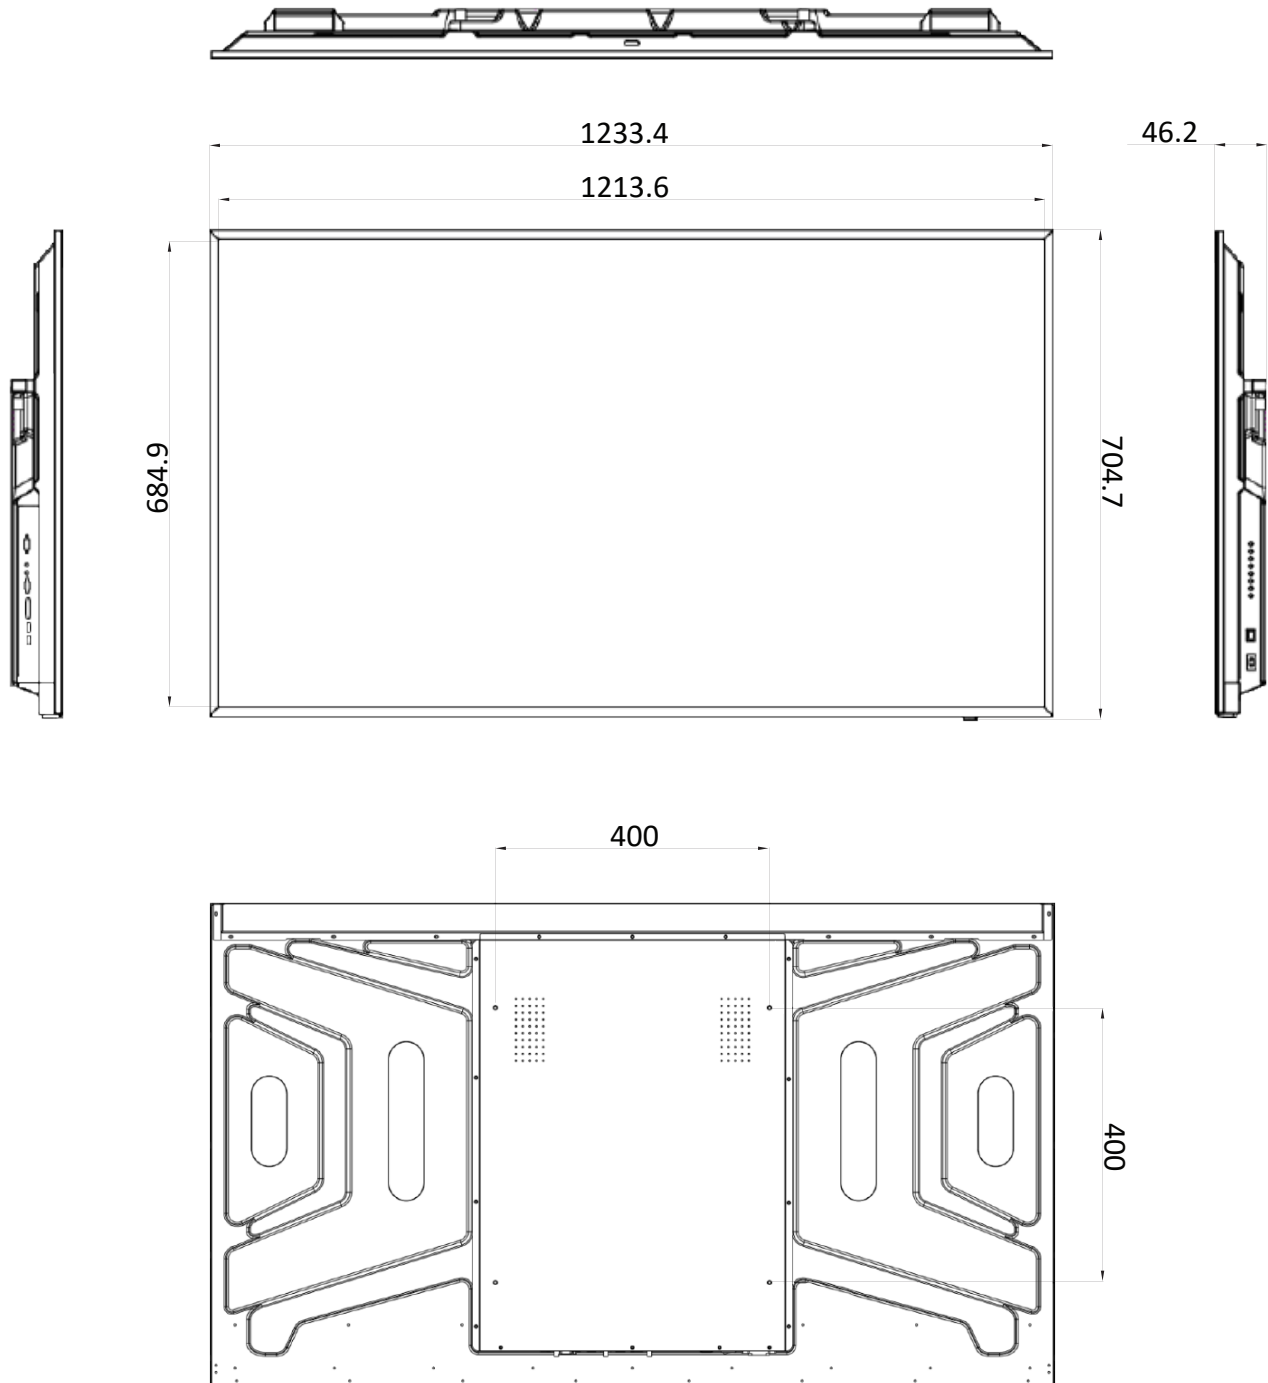

## // KEY FEATURES

- 55-Inch Screen Size
- 3840 x 2160 4K UHD Resolution
- Interface: HDMI / DisplayPort (DP) / USB-C (*Embedded Android*)
- Interface: HDMI / USB-C (*Without Android OS*)
- Intel OPS Slot for All Models / Android OS
- 450 nits High Brightness
- 2-year Extended Warranty Plan Available

## // SPECIFICATIONS

	I55FI-4L0IT0	I55FI-4LRIT0	I55FI-4LPIT0	I55FI-4NPVT0	I55FI-4NRVT0
<b>DISPLAY</b>					
Size	55 In				
Resolution	3840 x 2160				
Display Area (mm)	1213.6 (H) x 684.9 (V)				
Aspect Ratio	16 : 9				
Viewing Angle	5ms				
Response time	178° / 178°				
Brightness	450cd/m <sup>2</sup>				
Contrast Ratio	1200 : 1				
Color Depth	1.07B				
Backlight	LED				
<b>INTERFACE</b>					
Ports	HDMI x2, Audio x1, USB2.0 x1, USB3.0 x1, Touch USB x1, USB Out x1			HDMI x2, DP x1, USB-C x1	
<b>TOUCH TECHNOLOGY</b>					
Type / Point	N/A	IR Touch / 40-Point	PCAP Touch / 40-Point		IR Touch / 40-Point
<b>FEATURES</b>					
OPS Slot	Yes				
OS Compatibility	Win XP/ Win 7/ Win 8/ Win 10/ Android/ Mac				
OS (Optional)	Windows® System				
<b>SYSTEM</b>					
CPU	N/A	Quad-core A73 & A53+G52*8GPU 2.28GHz			
WiFi	N/A	2.4G&5G 802.11ax, WIFI 6			
RAM / Storage	N/A	8G / 64G			
Operating System	N/A	Android 11.0			
<b>AUDIO</b>					
Speakers	10W x 10W (Optional 20Wx20W 2.1 Deep Bass Speaker)				
<b>CABINET</b>					
Color/Material	Black / Metal Housing				
<b>POWER</b>					
Rating	AC 100V ~ 240V, 50/60Hz				
<b>TEMPERATURE</b>					
Operating / Storage	32° F ~ 104° F (0° C ~ 40° C) / -4° F ~ 104° F (-20° C ~ 40° C)				
<b>HUMIDITY</b>					
Operating / Storage	10% ~ 80% / 5% ~ 95%				
<b>DIMENSIONS (WxHxD)</b>					
Inch / Millimeter	48.55 x 27.74 x 1.81 / 1233.4 x 704.7 x 46.2				
<b>VESA™</b>					
Mount Size (mm)	400 x 400				
<b>REGULATION</b>					
Certification	CE / FCC				
<b>OTHER</b>					
TAA Compliant	Yes				

# // DIMENSIONS

UNIT:MM

Note: Panel and specifications subject to change without notice.