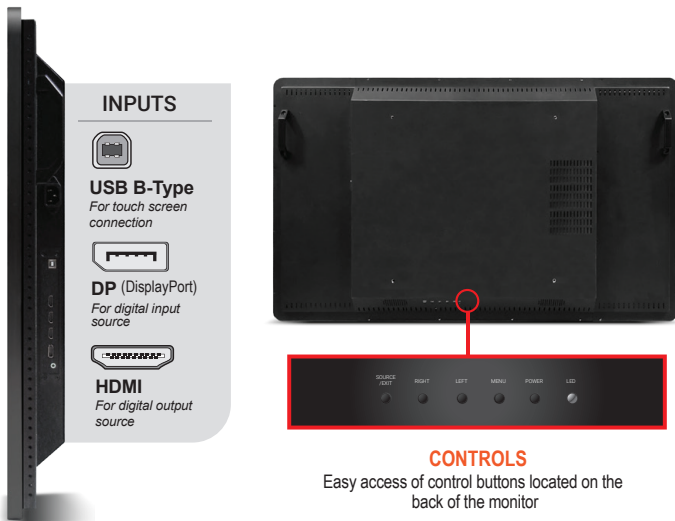

4K
ULTRA HD
3840 x 2160
UHD

PCAP Touch
Technology

HDMI Digital
Input

Display Port
Input

OPS Computer
Slot

Horz / Vert
Support

LED
Backlight
Unit

3-Year
Warranty

4K UHD / 43-Inch PCAP Touch Large Monitor

INTERFACE & OSD

DIMENSIONS

FEATURES

- 43-Inch Screen Size
- 4K UHD 3840 x 2160 Resolution
- Integrated OPS Module Slot for SMART Display
- 10-Points Projected Capacitive PCAP Touch Technology
- LED Backlight Unit
- Landscape or Portrait Orientation Supported
- Interface: HDMI x2 / DisplayPort (DP) x1 Inputs
- 3-Year Warranty

SPECIFICATIONS

DISPLAY	I43ZI-OC-45P0
Screen Size	43 In
Resolution	3840 x 2160
Backlight	LED
Aspect Ratio	16 : 9
Viewing Angle	178° / 178°
Response Time	8ms
Brightness	350cd/m ²
Contrast Ratio	1200 : 1
Color Depth	16.7 M
OPS SLOT	
OPS Module Slot	Yes
INTERFACE	
HDMI	2
DisplayPort	1
Audio	1
TOUCH TECHNOLOGY	
Material (Glass)	4mm Strengthen Glass
Type	Projected Capacitive (PCAP)
Points	10 MAX (Dependant on OS / Browser / Software)
Accuracy	2mm
Interface	USB (B-Type)
CABINET	
Material	Metal
Color	Black
POWER	
Consumption	90W
Electrical Ratings	AC 100V ~ 240V, 50/60Hz
TEMPERATURE	
Operating	32° F ~ 104° F (0° C ~ 40° C)
DIMENSIONS (WxHxD)	
Inch (in)	39.49 x 23.28 x 2.98
Millimeter (mm)	1003.2 x 591.4 x 75.7
WEIGHT	
Net Weight	61.7 lbs (28 kg)
REGULATION	
Certifications	CE / FCC / RoHS
VESA™	
Mount Size (mm)	400 x 400