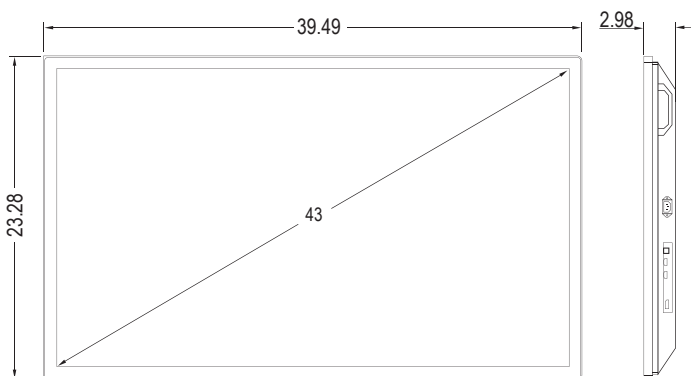

4K UHD / 43-Inch PCAP Touch Large Monitor

INTERFACE & OSD

DIMENSIONS

FEATURES

- 43-Inch Screen Size
- 4K UHD 3840 x 2160 Resolution
- Integrated OPS Module Slot for SMART Display
- 10-Points Projected Capacitive PCAP Touch Technology
- LED Backlight Unit
- Landscape or Portrait Orientation Supported
- Interface: HDMI x2 / DisplayPort (DP) x1 Inputs
- 3-Year Warranty

SPECIFICATIONS

DISPLAY	I43ZI-OC-45P0
Screen Size	43 In
Resolution	3840 x 2160
Backlight	LED
Aspect Ratio	16 : 9
Viewing Angle	178° / 178°
Response Time	8ms
Brightness	350cd/m ²
Contrast Ratio	1200 : 1
Color Depth	16.7 M
OPS SLOT	
OPS Module Slot	Yes
INTERFACE	
HDMI	2
DisplayPort	1
Audio	1
TOUCH TECHNOLOGY	
Material (Glass)	4mm Strengthen Glass
Type	Projected Capacitive (PCAP)
Points	10 MAX (Dependant on OS / Browser / Software)
Accuracy	2mm
Interface	USB (B-Type)
CABINET	
Material	Metal
Color	Black
POWER	
Consumption	90W
Electrical Ratings	AC 100V ~ 240V, 50/60Hz
TEMPERATURE	
Operating	32° F ~ 104° F (0° C ~ 40° C)
DIMENSIONS (WxHxD)	
Inch (in)	39.49 x 23.28 x 2.98
Millimeter (mm)	1003.2 x 591.4 x 75.7
WEIGHT	
Net Weight	61.7 lbs (28 kg)
REGULATION	
Certifications	CE / FCC / RoHS
VESA™	
Mount Size (mm)	400 x 400