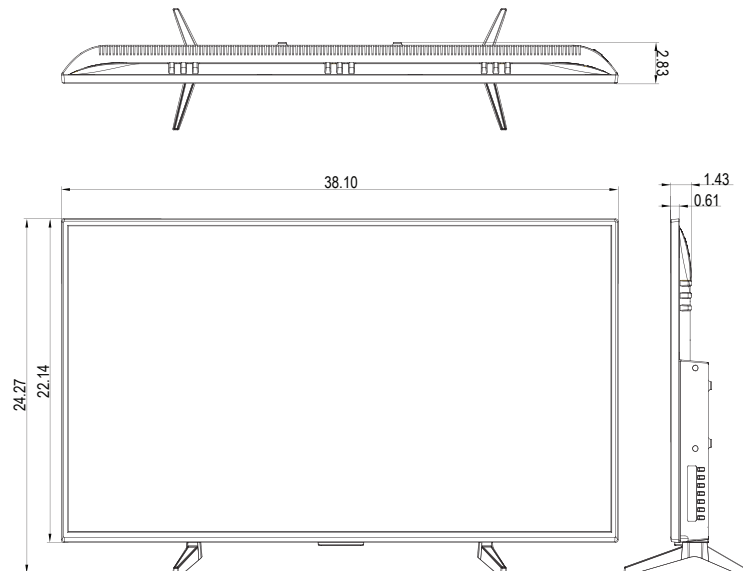

### DIMENSION

Unit: Inch

### FEATURES

- 43-Inch Screen Size
- 1920 x 1080 FHD Resolution
- BNC CVBS **Looping** Inputs
- Video Inputs: HDMI / VGA / BNC CVBS In / Out
- 3D Comb Filter / Noise Reduction / Anti Pixel Burn
- LED Backlight Unit
- 24/7 Operation Commercial CCTV Monitor
- 3-Year Warranty

### SPECIFICATIONS

**1080P**  
FULL HD

DISPLAY	C43BD-A6-4000
Screen Size	43In
Resolution	1920 x 1080
Backlight	LED
Aspect Ratio	16 : 9
Viewing Angle	178° / 178°
Response Time	5ms (G2G)
Brightness	260cd/m <sup>2</sup>
Contrast Ratio	1000:1
Color Depth	16.7M
INTERFACE	
CVBS BNC In	1
CVBS BNC Out	1
HDMI In	1
VGA In	1
AUDIO	
Speaker	5W x 2
FEATURES	
Filter	3D combo filter
Noise Reduction	Yes
Anti Picture Burn-in	Yes
Remote Control	Yes
CABINET	
Color	Black
POWER	
Consumption	< 60W
Electrical Ratings	AC 100V ~ 240V, 50/60Hz
TEMPERATURE	
Operating	-4° F ~ 122° F (-20° C ~ 50° C)
Storage	-22° F ~ 158° F (-30° C ~ 70° C)
DIMENSIONS (WxHxD)	
Inch w/o Stand (in)	38.10 x 22.14 x 2.83
Millimeter w/o Stand (mm)	967.9 x 562.6 x 71.9
WEIGHT	
Net Weight	19.62 lbs (8.9 Kg)
VESA™	
Mount Size (mm)	100 x 200
ACCESSORY	
Accessories	Remote control, signal cable, user's manual, Power adaptor