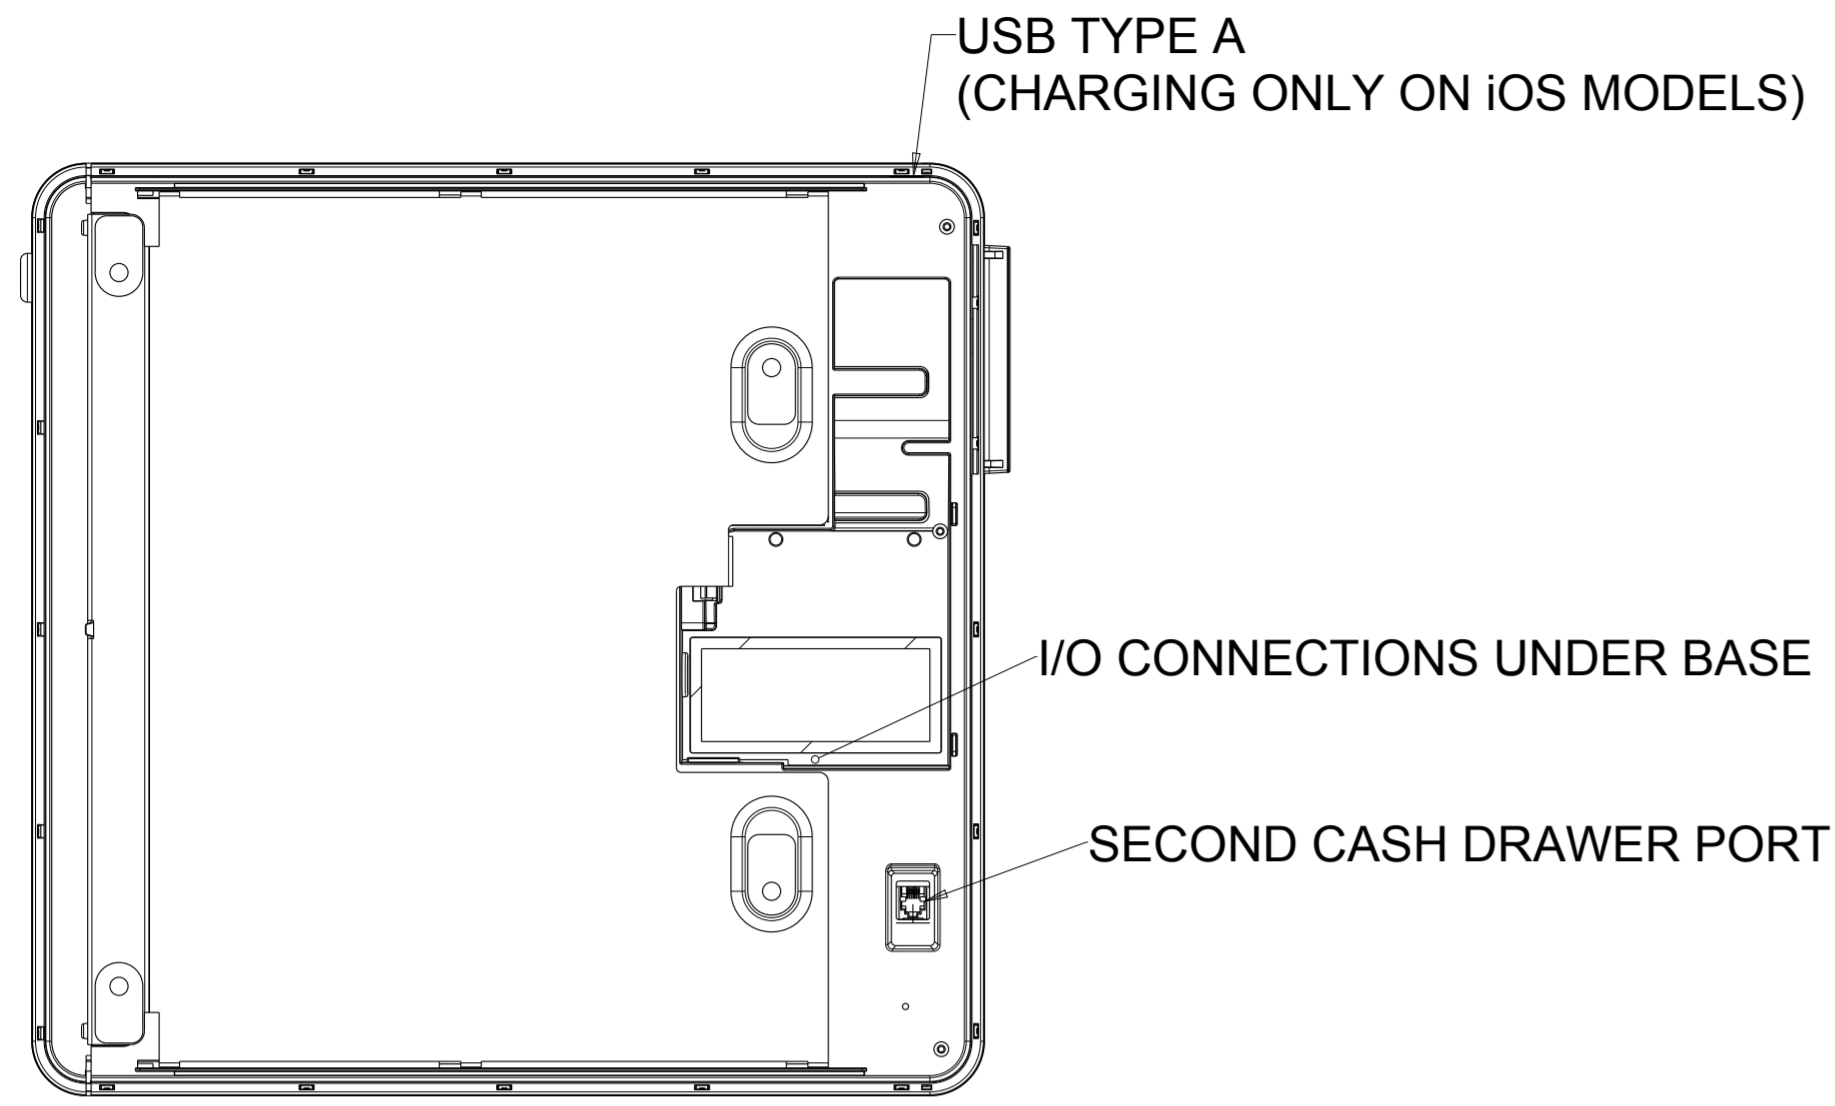

420

FIGURE A:
SECURING BASE
TO COUNTER TOP

REMOVE CASH
DRAWER

REMOVE SCREWS
4mm X 8L THREAD-FORMING
SCREW, X2

REMOVE BASE PLATE
TO MOUNT

WORLD WIDE MODEL CASH DRAWER

WORLD WIDE MODEL CASH DRAWER