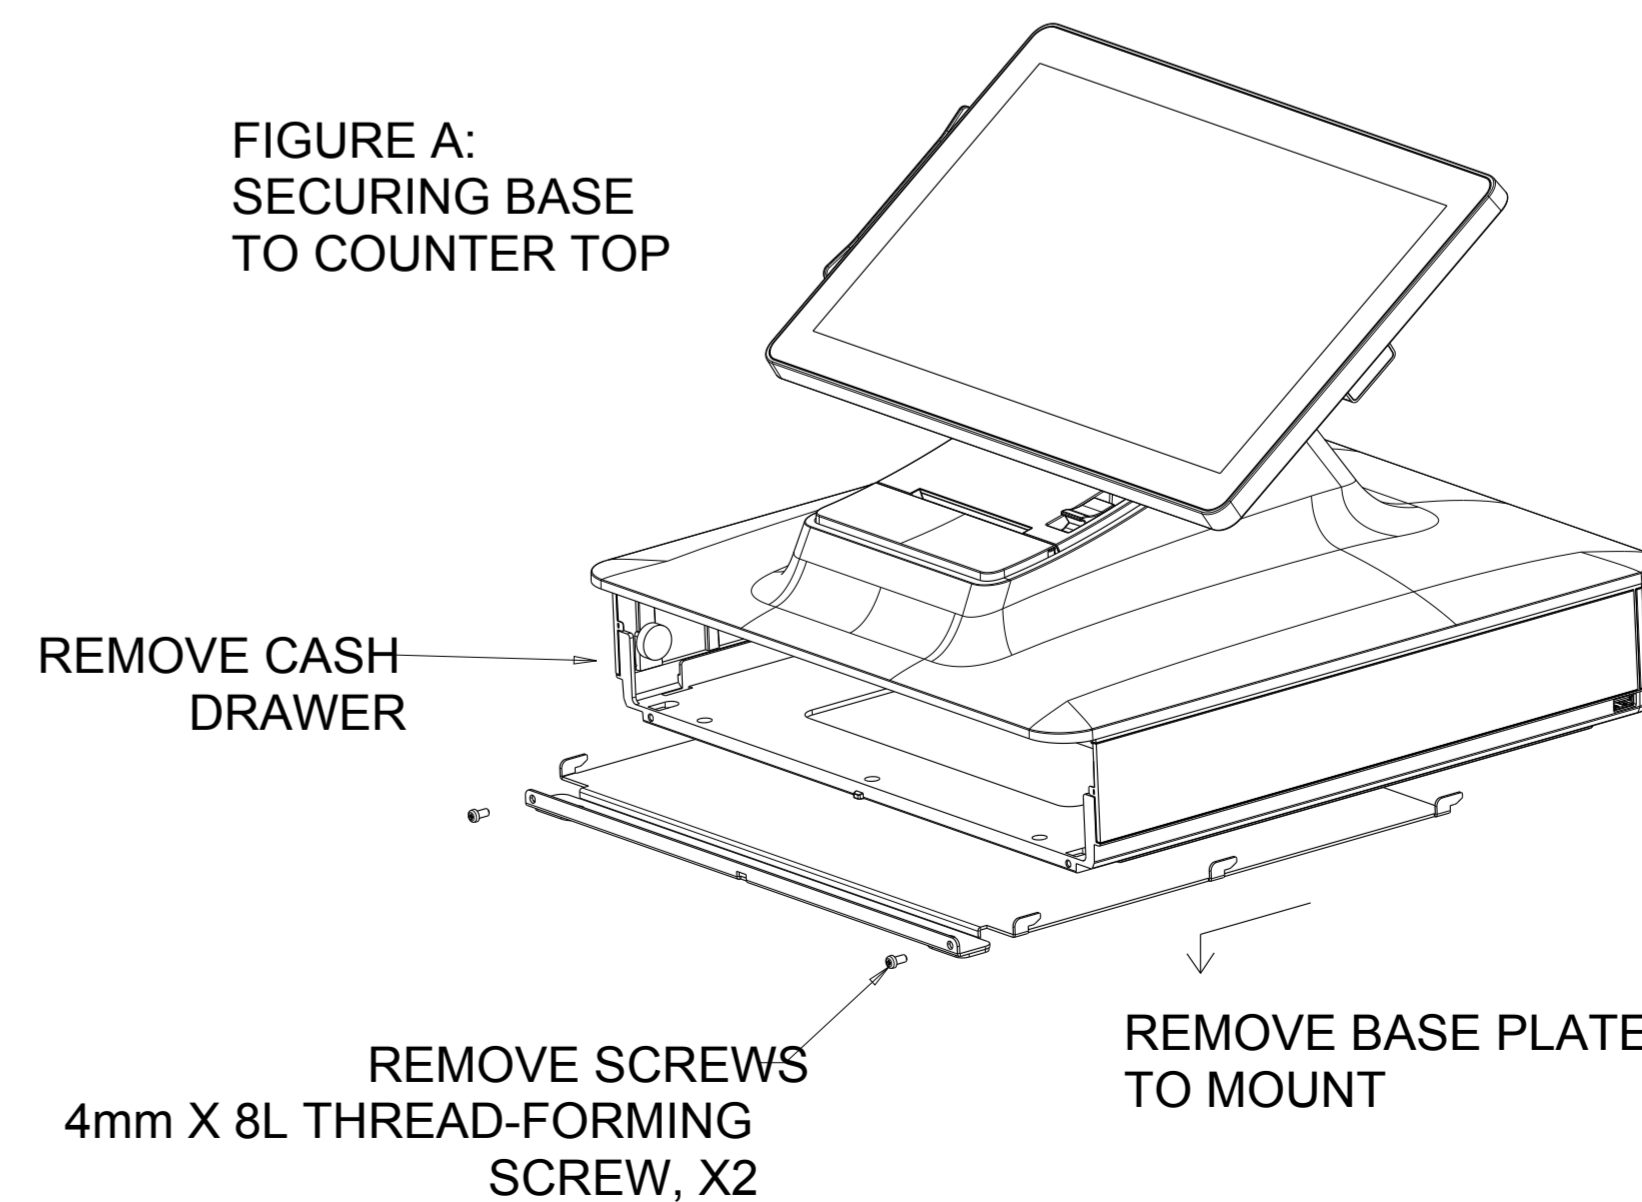

FIGURE B:
KENSINGTON LOCK
RECEPTICAL UNDER BASE

THRU HOLE FOR
COUNTER MOUNTING, X4
(SEE FIGURE A)

∅7

288

38

231

315

411

420

FIGURE A:
SECURING BASE
TO COUNTER TOP

REMOVE CASH
DRAWER

REMOVE SCREWS
4mm X 8L THREAD-FORMING
SCREW, X2

REMOVE BASE PLATE
TO MOUNT

WORLD WIDE MODEL CASH DRAWER

WORLD WIDE MODEL CASH DRAWER