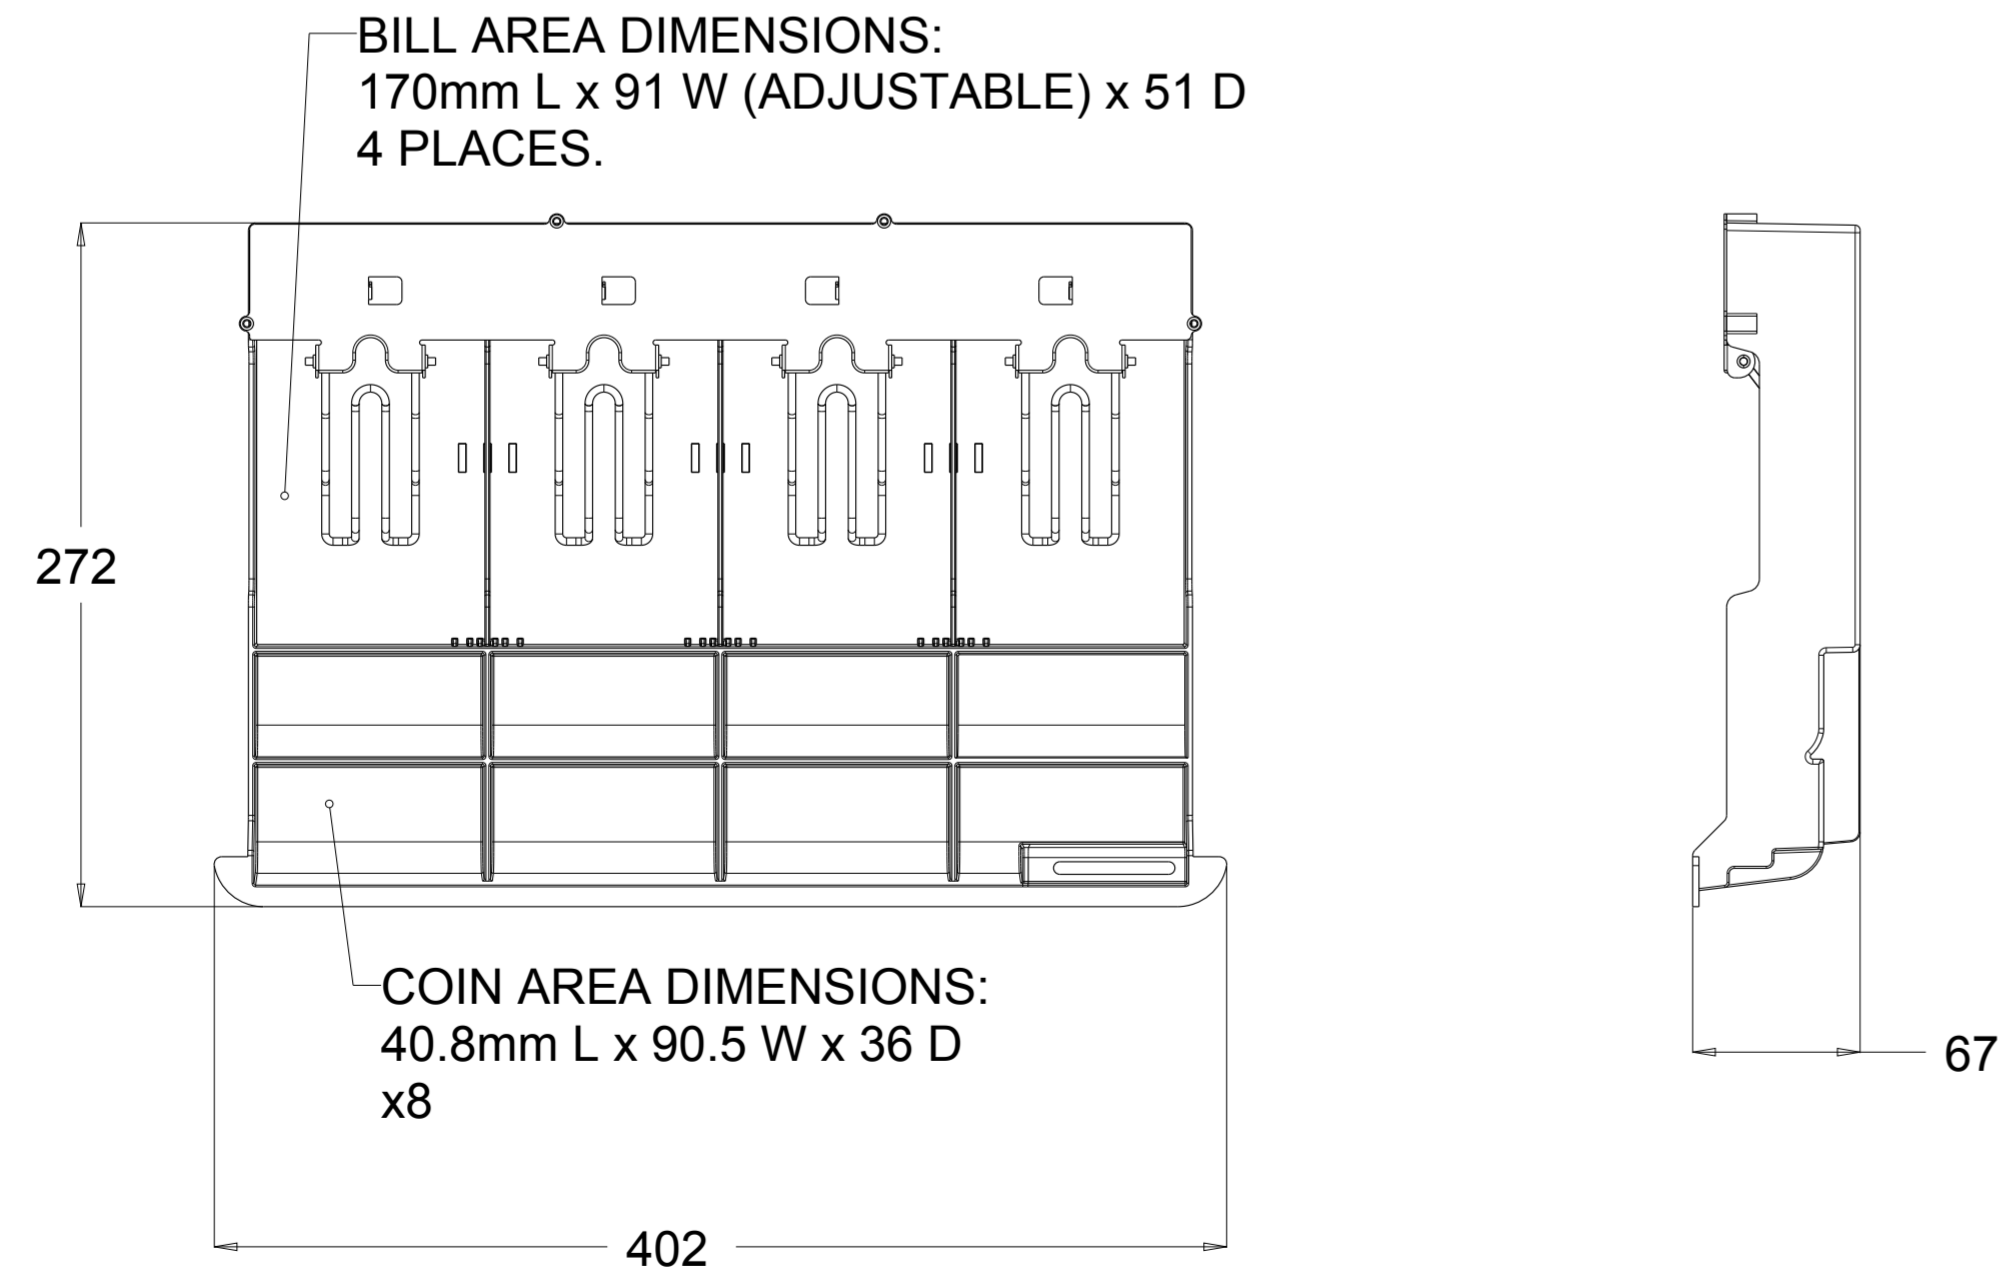

FIGURE B:
KENSINGTON LOCK
RECEPTICAL UNDER BASE

THRU HOLE FOR
COUNTER MOUNTING, X4
(SEE FIGURE A)

∅7

288

38

231

315

411

420

FIGURE A:
SECURING BASE
TO COUNTER TOP

REMOVE CASH
DRAWER

REMOVE SCREWS
4mm X 8L THREAD-FORMING
SCREW, X2

REMOVE BASE PLATE
TO MOUNT

WORLD WIDE MODEL CASH DRAWER

WORLD WIDE MODEL CASH DRAWER