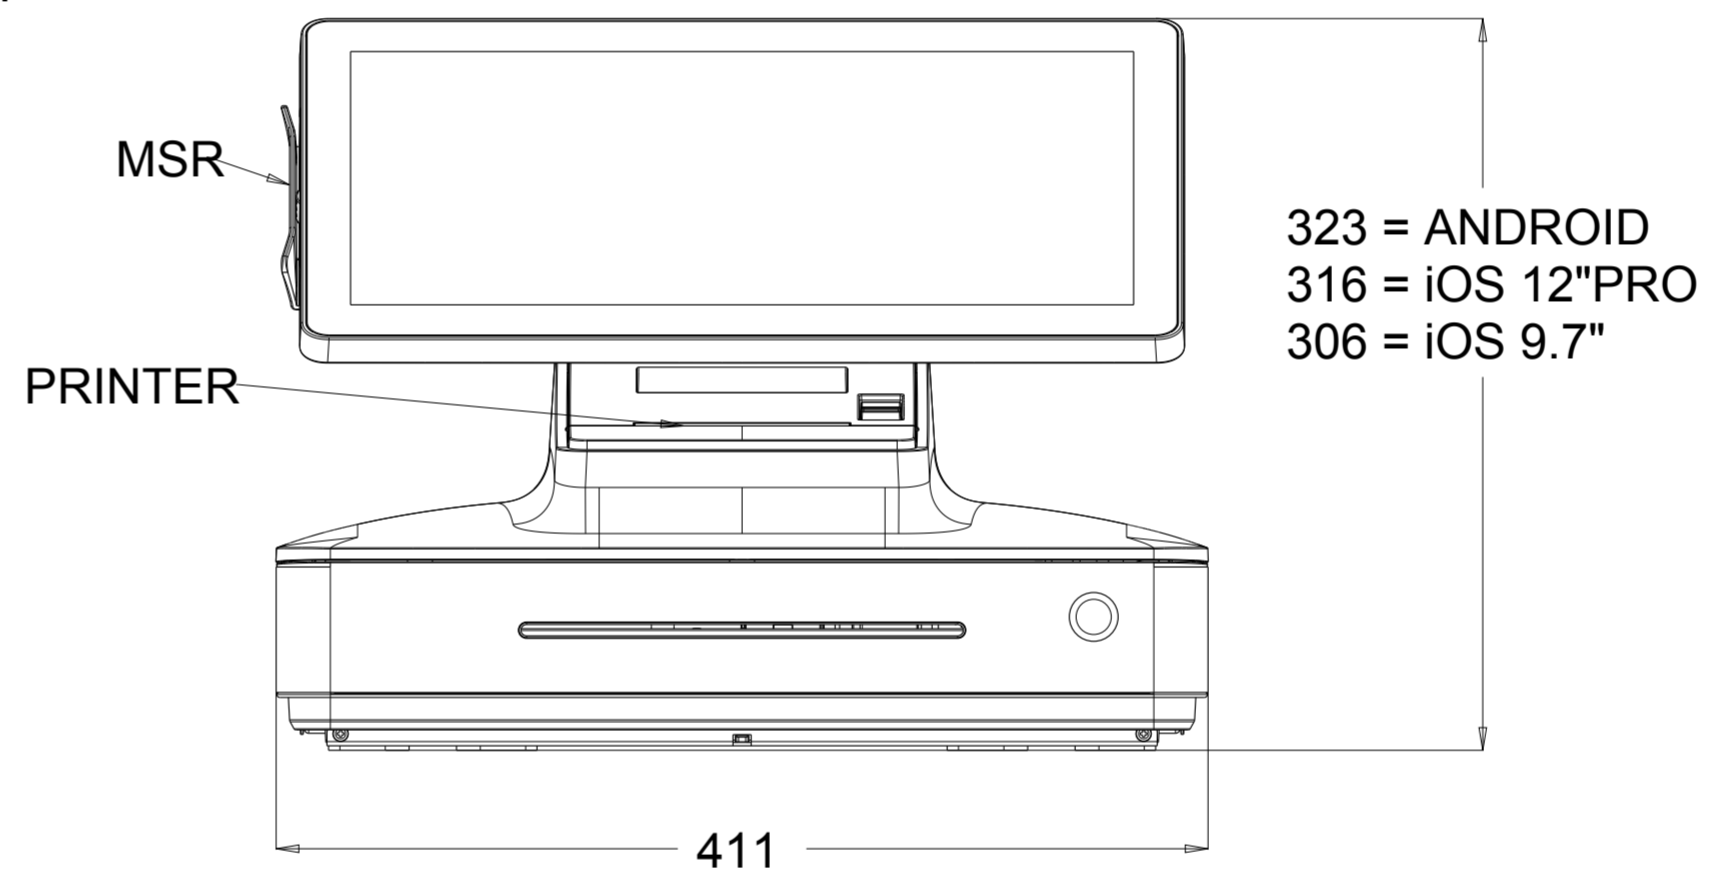

TITLE: PAYPOINT PLUS SERIES

PAYPOINT PLUS FOR iOS:
9.7" I-PAD MODELS

PAYPOINT PLUS FOR iOS:
12" I-PAD PRO

PAYPOINT PLUS FOR ANDROID

CUSTOMER DISPLAY AVAILABLE
ON SOME MODELS.

DISPLAY TILT BACK
(CUSTOMER FACING)

DISPLAY TILT
FORWARD

MSR

PRINTER

323 = ANDROID
316 = iOS 12"PRO
306 = iOS 9.7"

411

SCANNER

105

420

FIGURE B:
KENSINGTON LOCK
RECEPTICAL UNDER BASE

THRU HOLE FOR
COUNTER MOUNTING, X4
(SEE FIGURE A)

∅7

288

38

231

315

411

420

FIGURE A:
SECURING BASE
TO COUNTER TOP

REMOVE CASH
DRAWER

REMOVE SCREWS
4mm X 8L THREAD-FORMING
SCREW, X2

REMOVE BASE PLATE
TO MOUNT

WORLD WIDE MODEL CASH DRAWER

WORLD WIDE MODEL CASH DRAWER