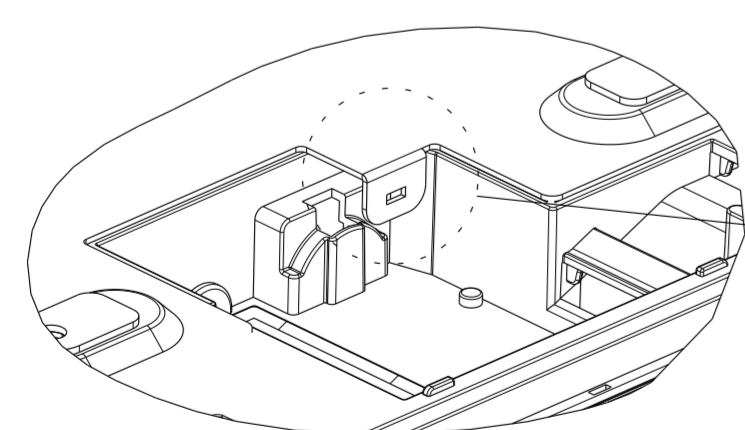

DISPLAY TILT
FORWARD

MSR

PRINTER

323 = ANDROID
316 = iOS 12"PRO
306 = iOS 9.7"

411

SCANNER

105

420

FIGURE B:
KENSINGTON LOCK
RECEPTICAL UNDER BASE

THRU HOLE FOR
COUNTER MOUNTING, X4
(SEE FIGURE A)

∅7

288

38

231

315

411