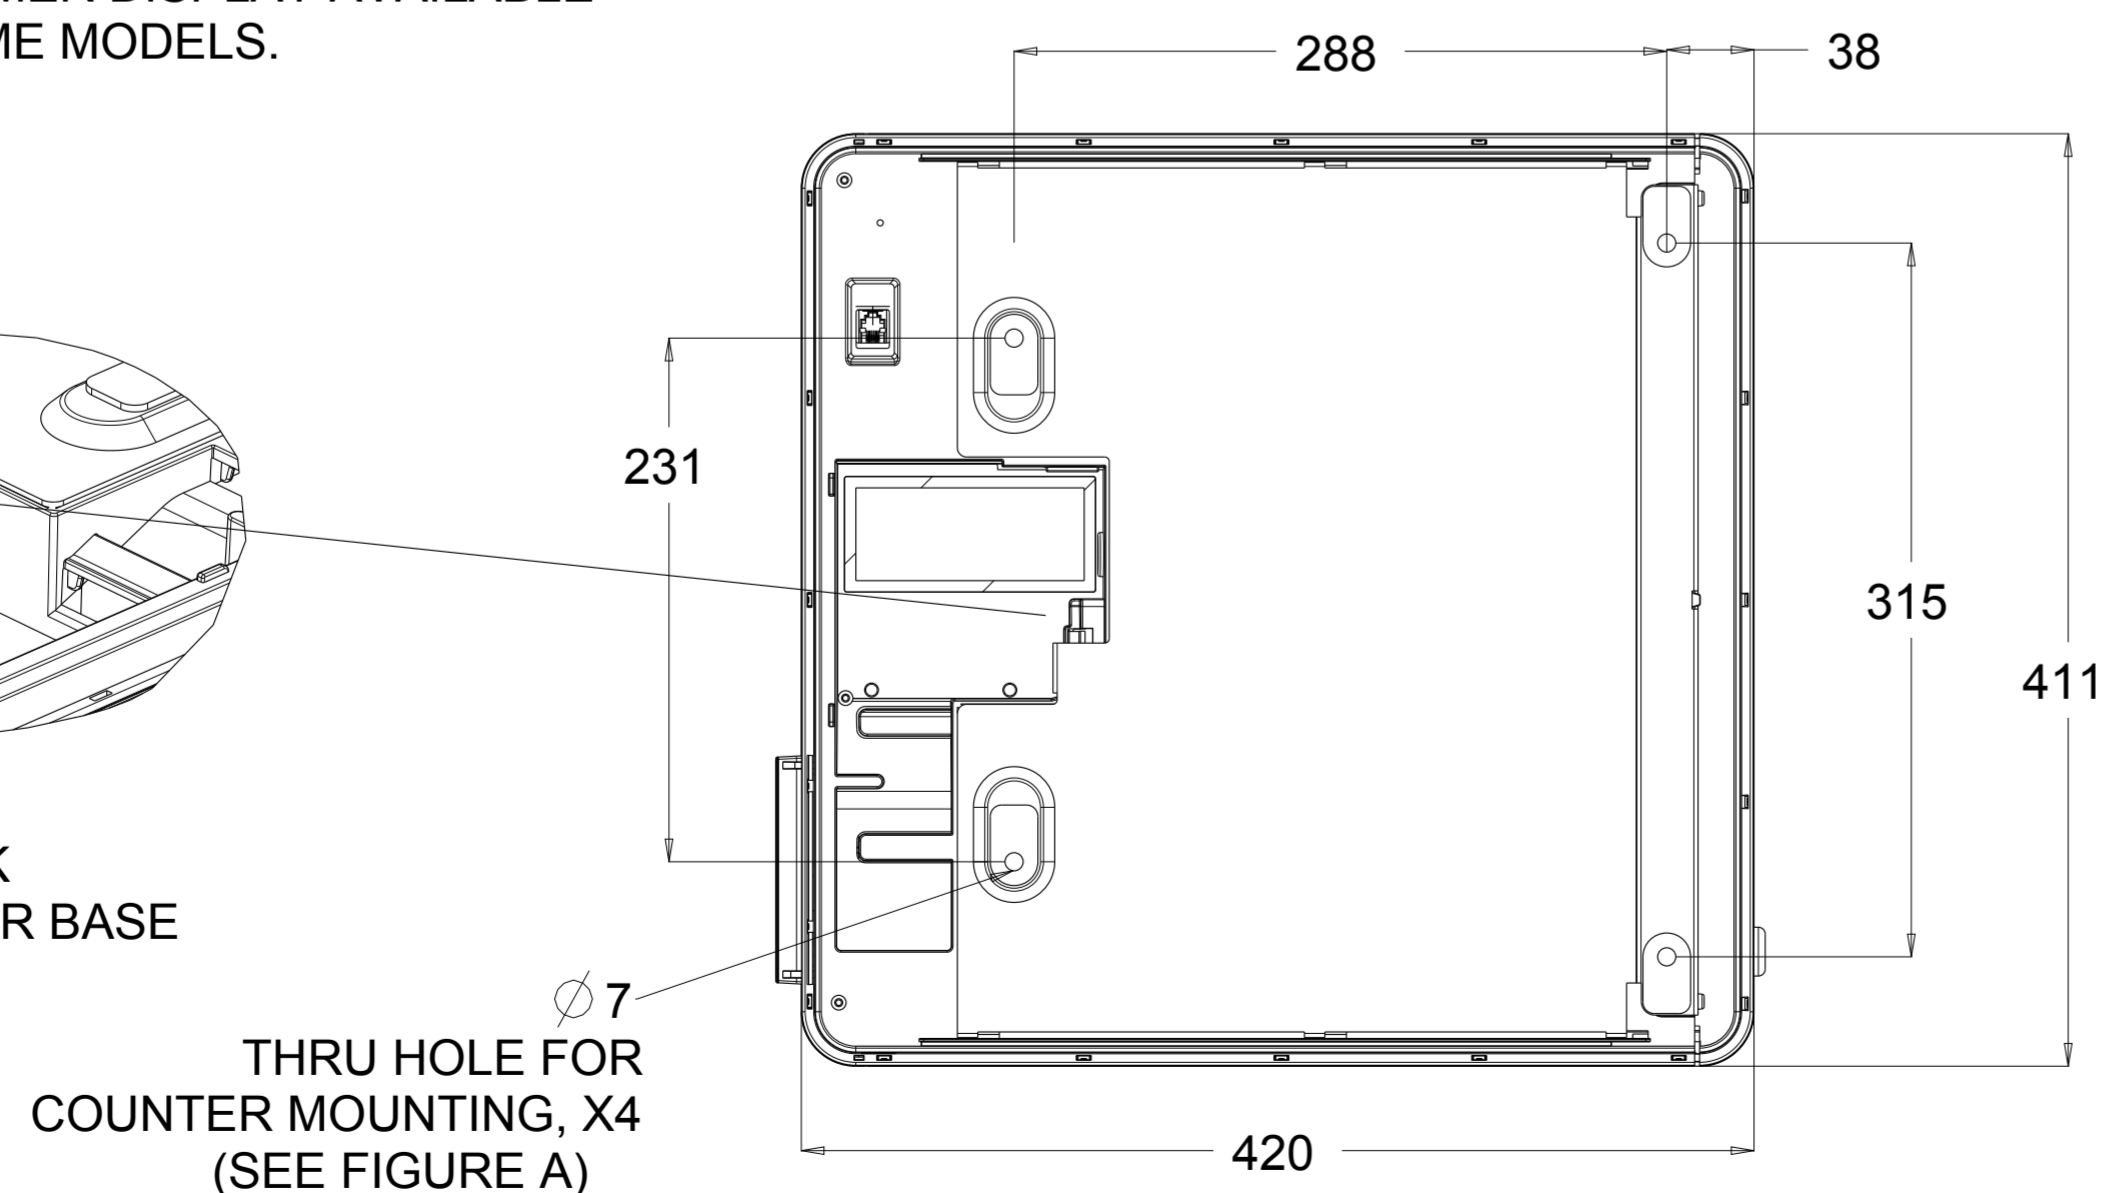

TITLE: PAYPOINT PLUS SERIES

PAYPOINT PLUS FOR iOS:
9.7" I-PAD MODELS

PAYPOINT PLUS FOR iOS:
12" I-PAD PRO

PAYPOINT PLUS FOR ANDROID

CUSTOMER DISPLAY AVAILABLE
ON SOME MODELS.

DISPLAY TILT BACK
(CUSTOMER FACING)

DISPLAY TILT
FORWARD

MSR

PRINTER

323 = ANDROID
316 = iOS 12"PRO
306 = iOS 9.7"

411

SCANNER

105

420

FIGURE B:
KENSINGTON LOCK
RECEPTICAL UNDER BASE

THRU HOLE FOR
COUNTER MOUNTING, X4
(SEE FIGURE A)

∅7

288

38

231

315

411

420

FIGURE A:
SECURING BASE
TO COUNTER TOP

REMOVE CASH
DRAWER

REMOVE SCREWS
4mm X 8L THREAD-FORMING
SCREW, X2

REMOVE BASE PLATE
TO MOUNT

WORLD WIDE MODEL CASH DRAWER

WORLD WIDE MODEL CASH DRAWER