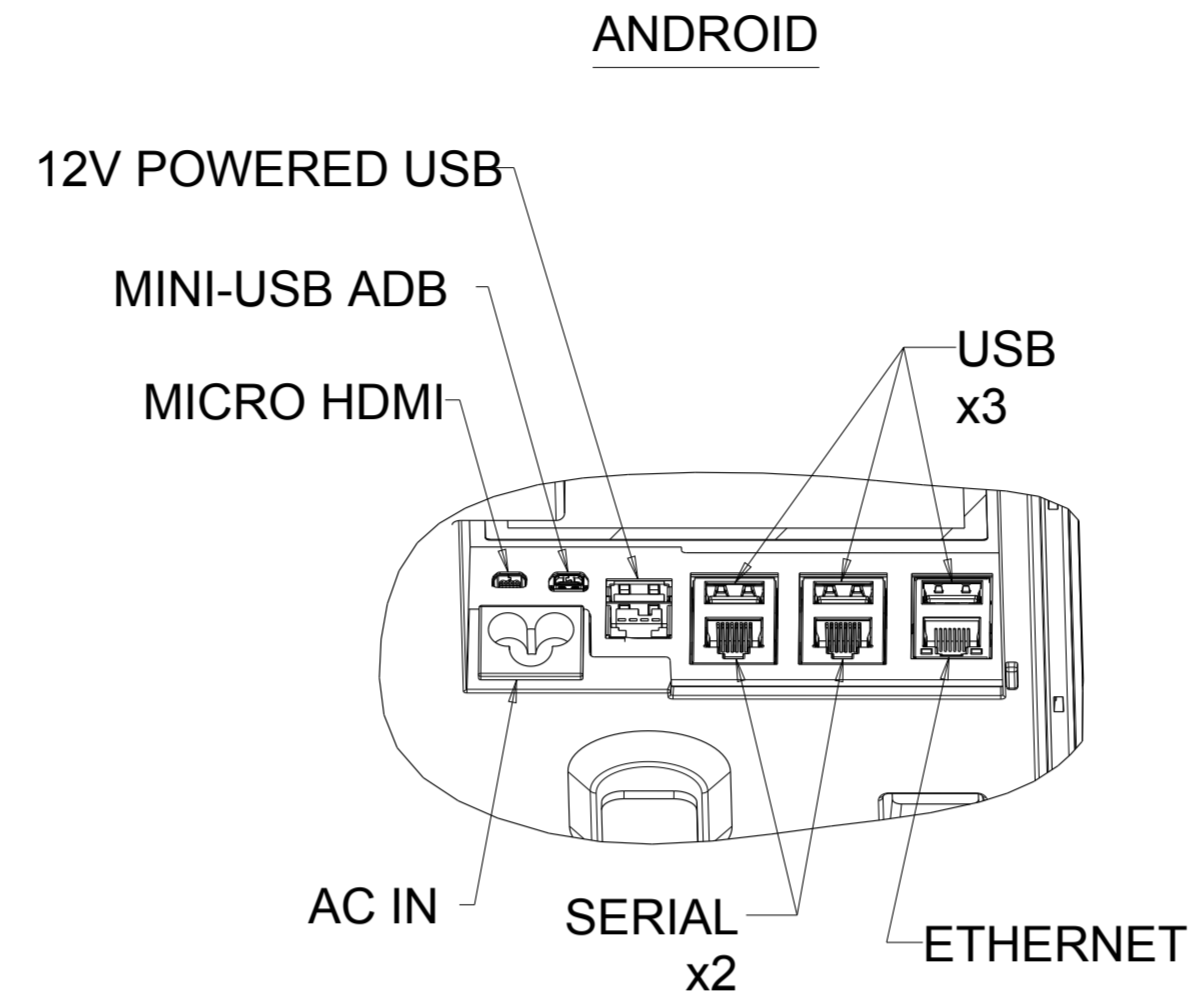

FIGURE B:
KENSINGTON LOCK
RECEPTICAL UNDER BASE

THRU HOLE FOR
COUNTER MOUNTING, X4
(SEE FIGURE A)

∅7

288

38

231

315

411

420

FIGURE A:
SECURING BASE
TO COUNTER TOP

REMOVE CASH
DRAWER

REMOVE SCREWS
4mm X 8L THREAD-FORMING
SCREW, X2

REMOVE BASE PLATE
TO MOUNT

WORLD WIDE MODEL CASH DRAWER

WORLD WIDE MODEL CASH DRAWER