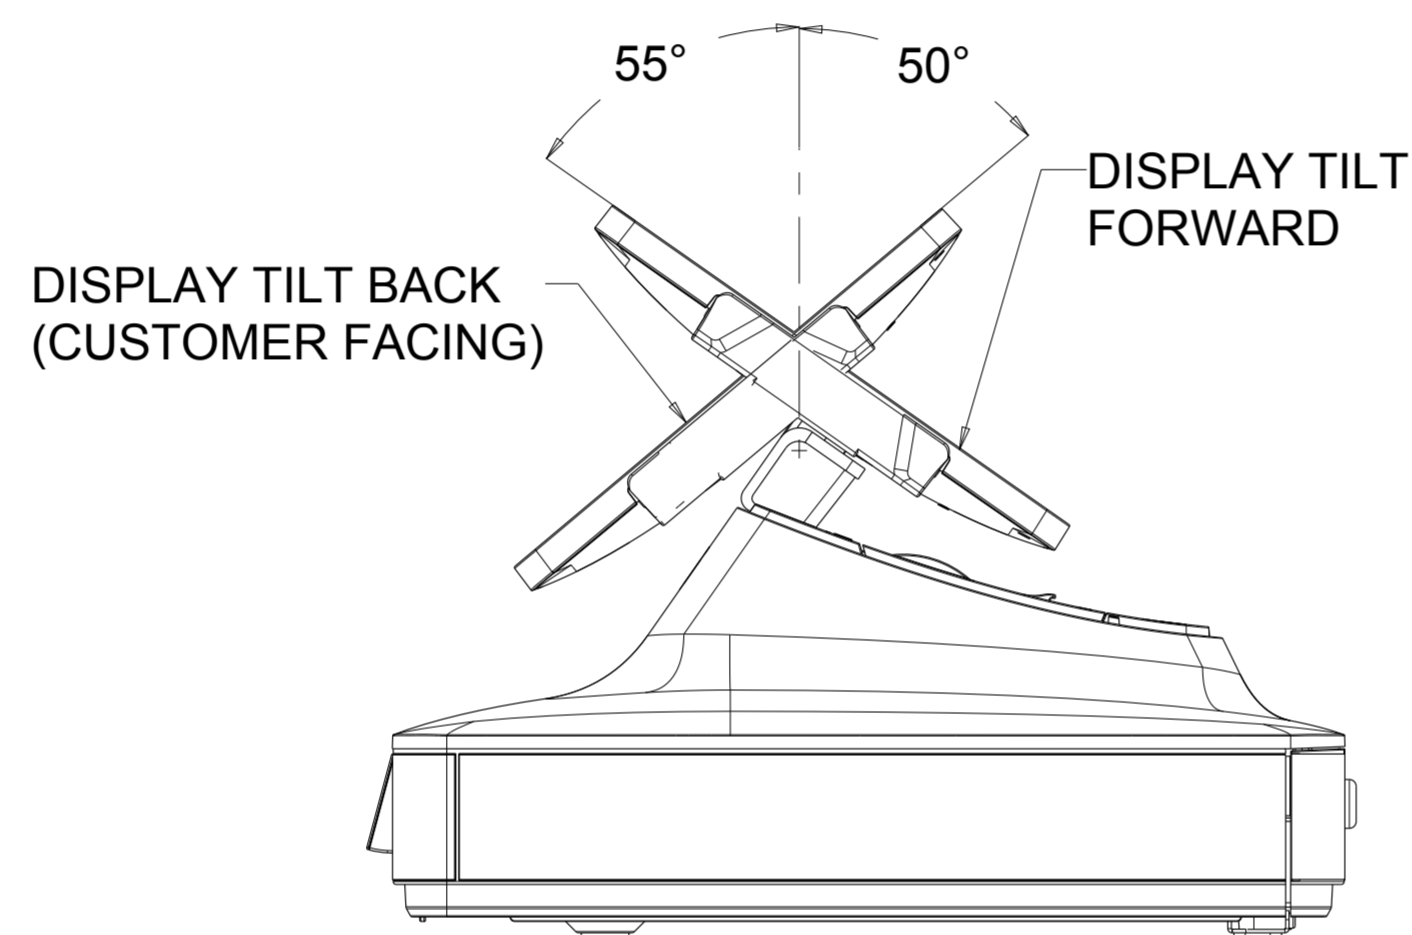

TITLE: PAYPOINT PLUS SERIES

PAYPOINT PLUS FOR iOS:
9.7" I-PAD MODELS

PAYPOINT PLUS FOR iOS:
12" I-PAD PRO

PAYPOINT PLUS FOR ANDROID

CUSTOMER DISPLAY AVAILABLE
ON SOME MODELS.

DISPLAY TILT BACK
(CUSTOMER FACING)

DISPLAY TILT
FORWARD

MSR

PRINTER

323 = ANDROID
316 = iOS 12"PRO
306 = iOS 9.7"

411

SCANNER

105

420

FIGURE B:
KENSINGTON LOCK
RECEPTICAL UNDER BASE

THRU HOLE FOR
COUNTER MOUNTING, X4
(SEE FIGURE A)

∅7

288

38

231

315

411

420

FIGURE A:
SECURING BASE
TO COUNTER TOP

REMOVE CASH
DRAWER

REMOVE SCREWS
4mm X 8L THREAD-FORMING
SCREW, X2

REMOVE BASE PLATE
TO MOUNT

WORLD WIDE MODEL CASH DRAWER

WORLD WIDE MODEL CASH DRAWER