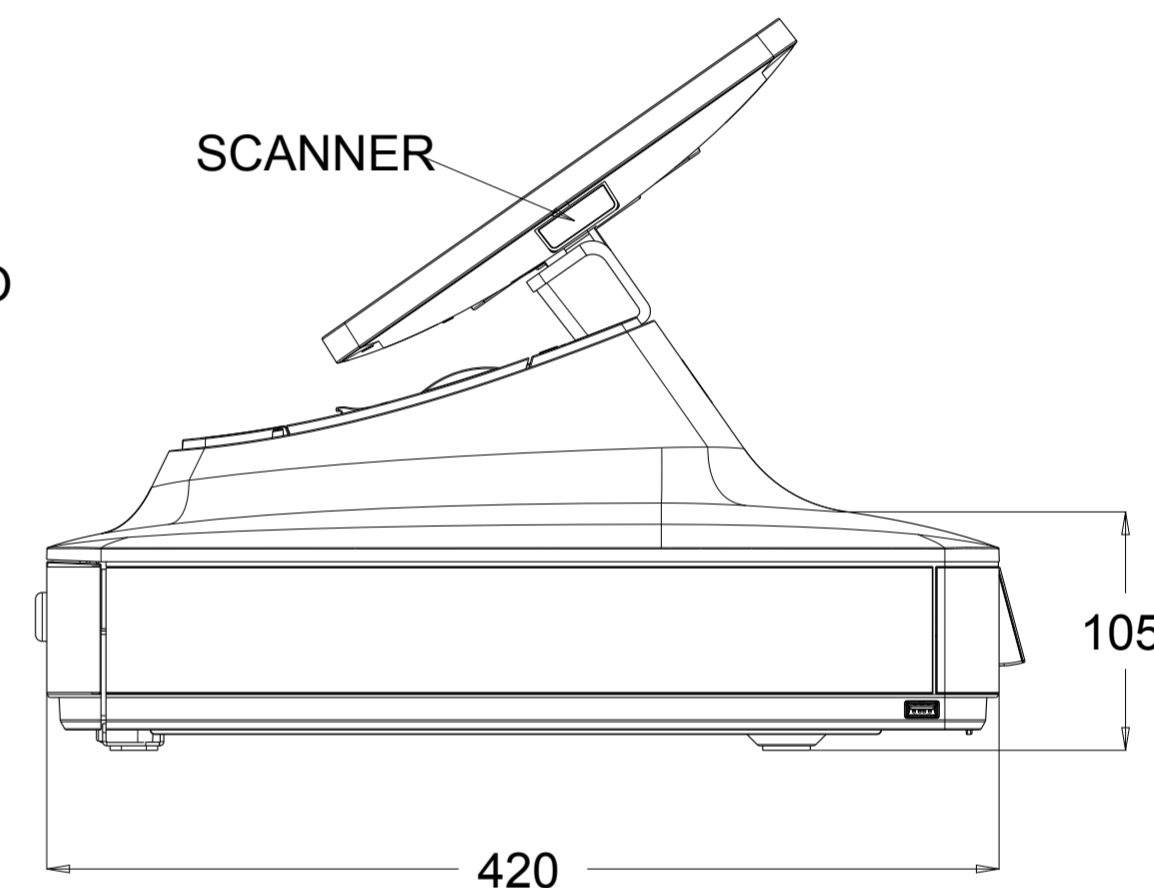

TITLE: PAYPOINT PLUS SERIES

PAYPOINT PLUS FOR iOS:
9.7" I-PAD MODELS

PAYPOINT PLUS FOR iOS:
12" I-PAD PRO

PAYPOINT PLUS FOR ANDROID

CUSTOMER DISPLAY AVAILABLE
ON SOME MODELS.

DISPLAY TILT BACK
(CUSTOMER FACING)

DISPLAY TILT
FORWARD

MSR

PRINTER

323 = ANDROID
316 = iOS 12"PRO
306 = iOS 9.7"

411

SCANNER

105

420

FIGURE B:
KENSINGTON LOCK
RECEPTICAL UNDER BASE

THRU HOLE FOR
COUNTER MOUNTING, X4
(SEE FIGURE A)

∅7

288

38

231

315

411

420

FIGURE A:
SECURING BASE
TO COUNTER TOP

REMOVE CASH
DRAWER

REMOVE SCREWS
4mm X 8L THREAD-FORMING
SCREW, X2

REMOVE BASE PLATE
TO MOUNT

WORLD WIDE MODEL CASH DRAWER

WORLD WIDE MODEL CASH DRAWER