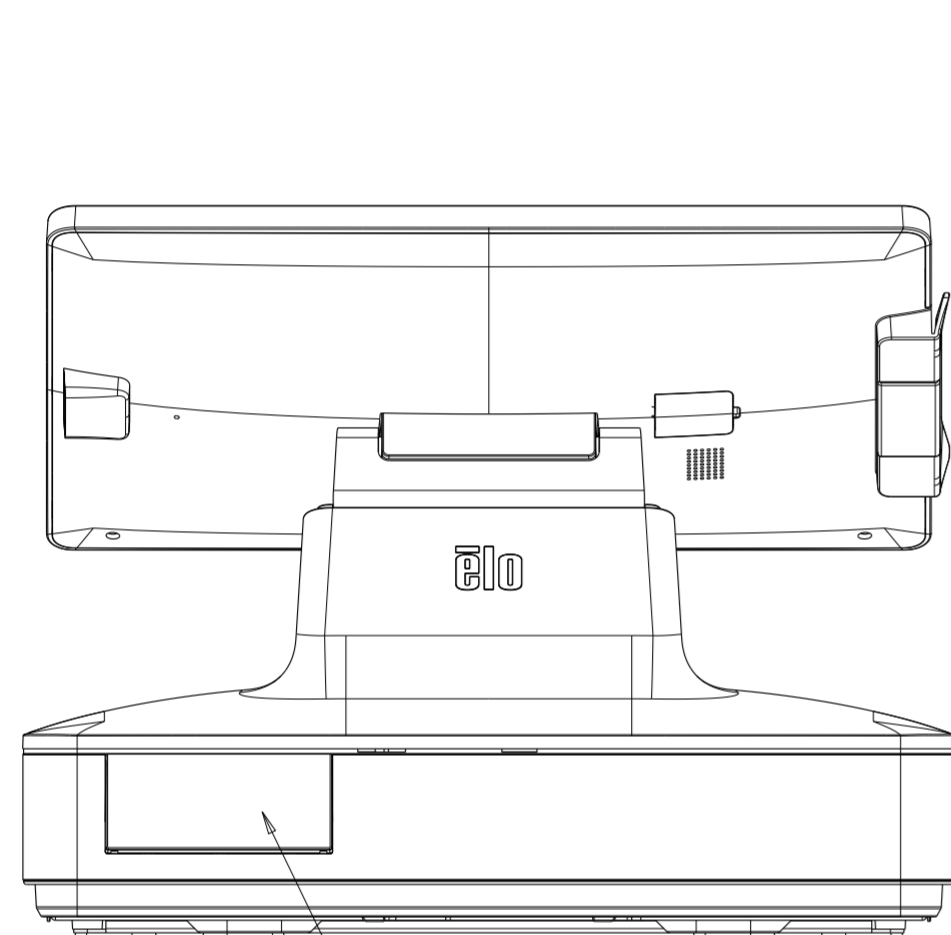

TITLE: PAYPOINT PLUS SERIES

PAYPOINT PLUS FOR iOS:
9.7" I-PAD MODELS

PAYPOINT PLUS FOR iOS:
12" I-PAD PRO

PAYPOINT PLUS FOR ANDROID

CUSTOMER DISPLAY AVAILABLE
ON SOME MODELS.

DISPLAY TILT BACK
(CUSTOMER FACING)

DISPLAY TILT
FORWARD

MSR

PRINTER

323 = ANDROID
316 = iOS 12"PRO
306 = iOS 9.7"

411

SCANNER

105

420

FIGURE B:
KENSINGTON LOCK
RECEPTICAL UNDER BASE

THRU HOLE FOR
COUNTER MOUNTING, X4
(SEE FIGURE A)

∅7

288

38

231

315

411

420

FIGURE A:
SECURING BASE
TO COUNTER TOP

REMOVE CASH
DRAWER

REMOVE SCREWS
4mm X 8L THREAD-FORMING
SCREW, X2

REMOVE BASE PLATE
TO MOUNT

WORLD WIDE MODEL CASH DRAWER

WORLD WIDE MODEL CASH DRAWER