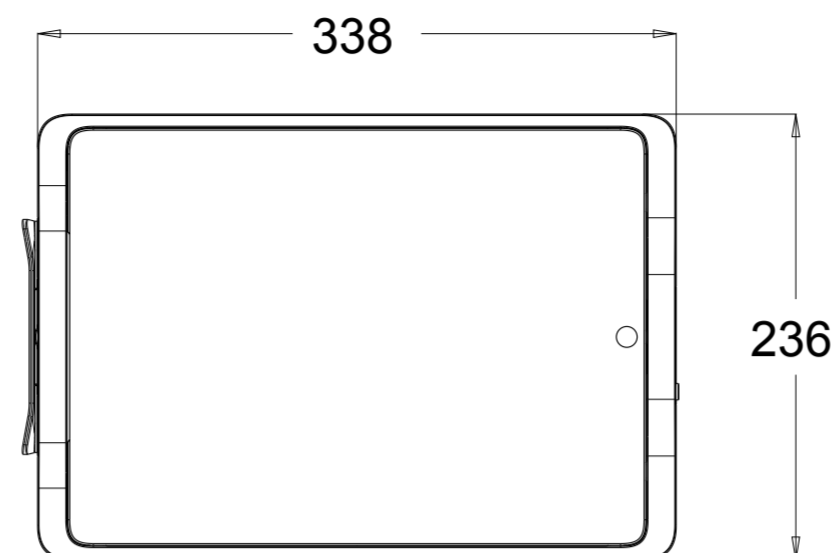

TITLE: PAYPOINT PLUS SERIES

PAYPOINT PLUS FOR iOS:
9.7" I-PAD MODELS

PAYPOINT PLUS FOR iOS:
12" I-PAD PRO

PAYPOINT PLUS FOR ANDROID

CUSTOMER DISPLAY AVAILABLE
ON SOME MODELS.

DISPLAY TILT BACK
(CUSTOMER FACING)

DISPLAY TILT
FORWARD

MSR

PRINTER

323 = ANDROID
316 = iOS 12"PRO
306 = iOS 9.7"

411

SCANNER

105

420

FIGURE B:
KENSINGTON LOCK
RECEPTICAL UNDER BASE

THRU HOLE FOR
COUNTER MOUNTING, X4
(SEE FIGURE A)

∅7

288

38

231

315

411

420

FIGURE A:
SECURING BASE
TO COUNTER TOP

REMOVE CASH
DRAWER

REMOVE SCREWS
4mm X 8L THREAD-FORMING
SCREW, X2

REMOVE BASE PLATE
TO MOUNT

WORLD WIDE MODEL CASH DRAWER

WORLD WIDE MODEL CASH DRAWER