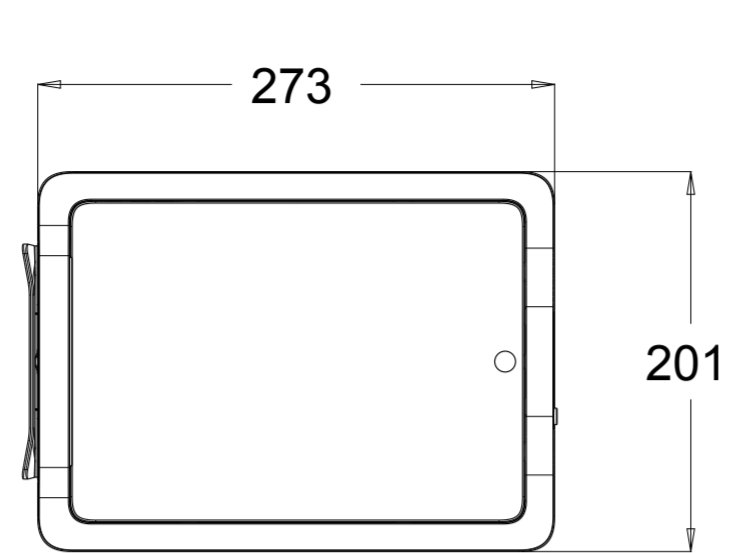

TITLE: PAYPOINT PLUS SERIES

PAYPOINT PLUS FOR iOS:
9.7" I-PAD MODELS

PAYPOINT PLUS FOR iOS:
12" I-PAD PRO

PAYPOINT PLUS FOR ANDROID

CUSTOMER DISPLAY AVAILABLE
ON SOME MODELS.

DISPLAY TILT BACK
(CUSTOMER FACING)

DISPLAY TILT
FORWARD

MSR

PRINTER

323 = ANDROID
316 = iOS 12"PRO
306 = iOS 9.7"

411

SCANNER

105

420

FIGURE B:
KENSINGTON LOCK
RECEPTICAL UNDER BASE

THRU HOLE FOR
COUNTER MOUNTING, X4
(SEE FIGURE A)

∅7

288

38

231

315

411

420

FIGURE A:
SECURING BASE
TO COUNTER TOP

REMOVE CASH
DRAWER

REMOVE SCREWS
4mm X 8L THREAD-FORMING
SCREW, X2

REMOVE BASE PLATE
TO MOUNT

WORLD WIDE MODEL CASH DRAWER

WORLD WIDE MODEL CASH DRAWER