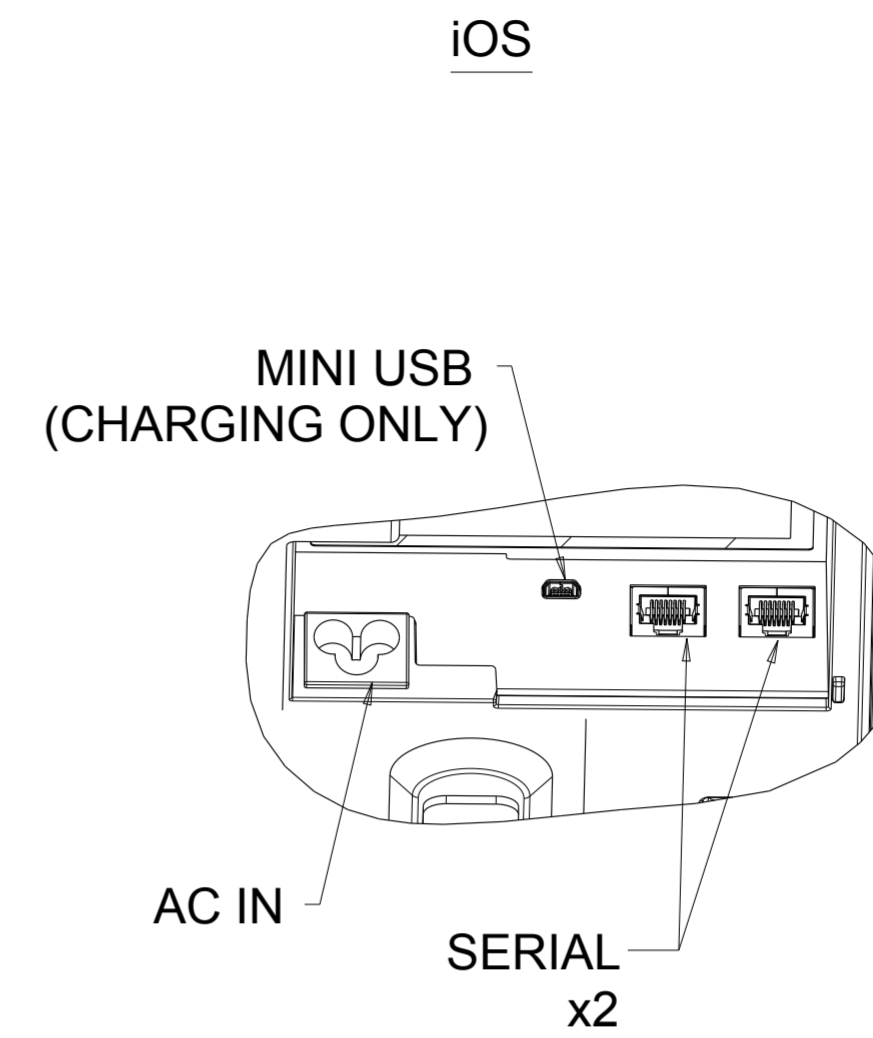

420

FIGURE A:
SECURING BASE
TO COUNTER TOP

REMOVE CASH
DRAWER

REMOVE SCREWS
4mm X 8L THREAD-FORMING
SCREW, X2

REMOVE BASE PLATE
TO MOUNT

WORLD WIDE MODEL CASH DRAWER

WORLD WIDE MODEL CASH DRAWER