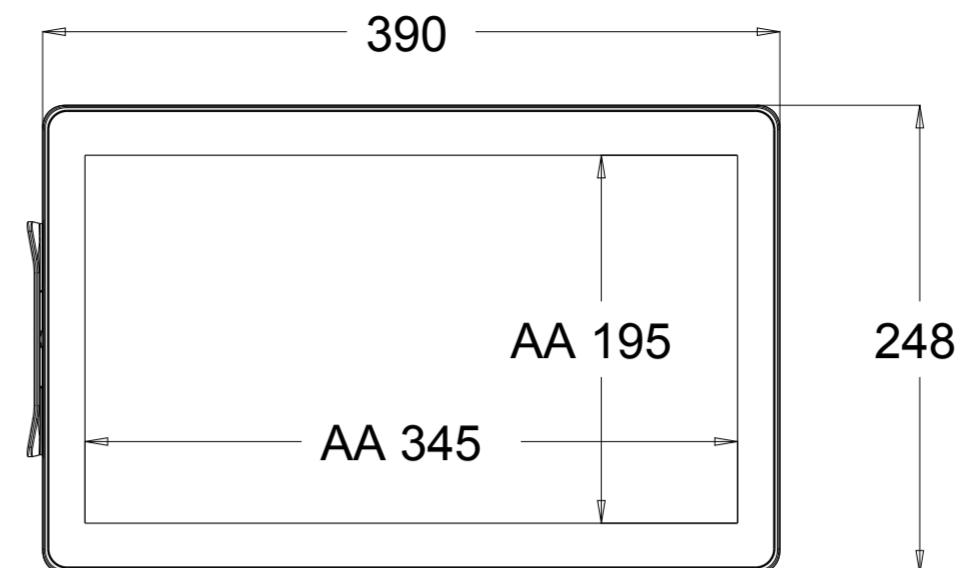

TITLE: PAYPOINT PLUS SERIES

PAYPOINT PLUS FOR iOS:
9.7" I-PAD MODELS

PAYPOINT PLUS FOR iOS:
12" I-PAD PRO

PAYPOINT PLUS FOR ANDROID

CUSTOMER DISPLAY AVAILABLE
ON SOME MODELS.

DISPLAY TILT BACK
(CUSTOMER FACING)

DISPLAY TILT
FORWARD

MSR

PRINTER

323 = ANDROID
316 = iOS 12"PRO
306 = iOS 9.7"

411

SCANNER

105

420

FIGURE B:
KENSINGTON LOCK
RECEPTICAL UNDER BASE

THRU HOLE FOR
COUNTER MOUNTING, X4
(SEE FIGURE A)

∅7

288

38

231

315

411

420

FIGURE A:
SECURING BASE
TO COUNTER TOP

REMOVE CASH
DRAWER

REMOVE SCREWS
4mm X 8L THREAD-FORMING
SCREW, X2

REMOVE BASE PLATE
TO MOUNT

WORLD WIDE MODEL CASH DRAWER

WORLD WIDE MODEL CASH DRAWER