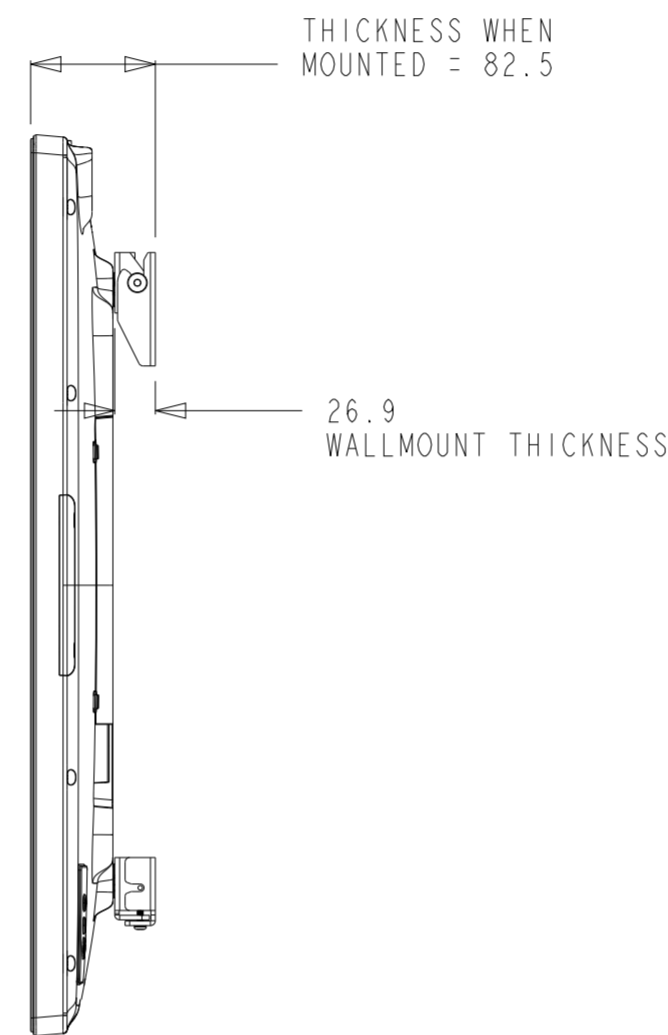

WI-FI ADAPTER KIT P/N E131942

COMPUTE MODULE MOUNTING

LOW-PROFILE WALL MOUNT KIT P/N E721949

LANDSCAPE ORIENTATION (SEE PAGE 4 FOR PORTRAIT ORIENTATION)

LOW-PROFILE WALL MOUNT KIT P/N E721949

PORTRAIT ORIENTATION (SEE PAGE 3 FOR LANDSCAPE ORIENTATION)

IDS STAND KIT P/N E722153
LANDSCAPE ORIENTATION ONLY