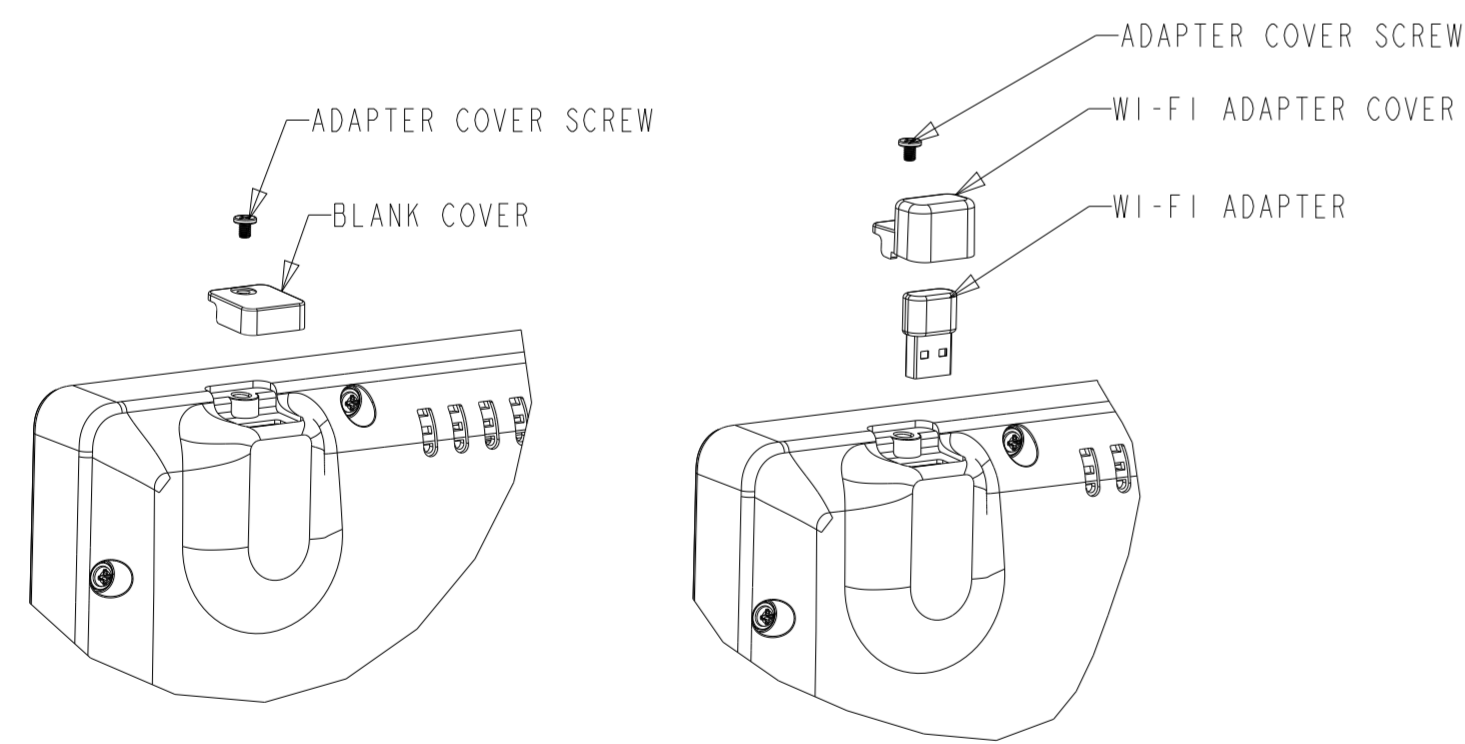

WI-FI ADAPTER KIT P/N E131942

COMPUTE MODULE MOUNTING

LOW-PROFILE WALL MOUNT KIT P/N E721949

LANDSCAPE ORIENTATION (SEE PAGE 4 FOR PORTRAIT ORIENTATION)

LOW-PROFILE WALL MOUNT KIT P/N E721949

PORTRAIT ORIENTATION (SEE PAGE 3 FOR LANDSCAPE ORIENTATION)

IDS STAND KIT P/N E722153
LANDSCAPE ORIENTATION ONLY