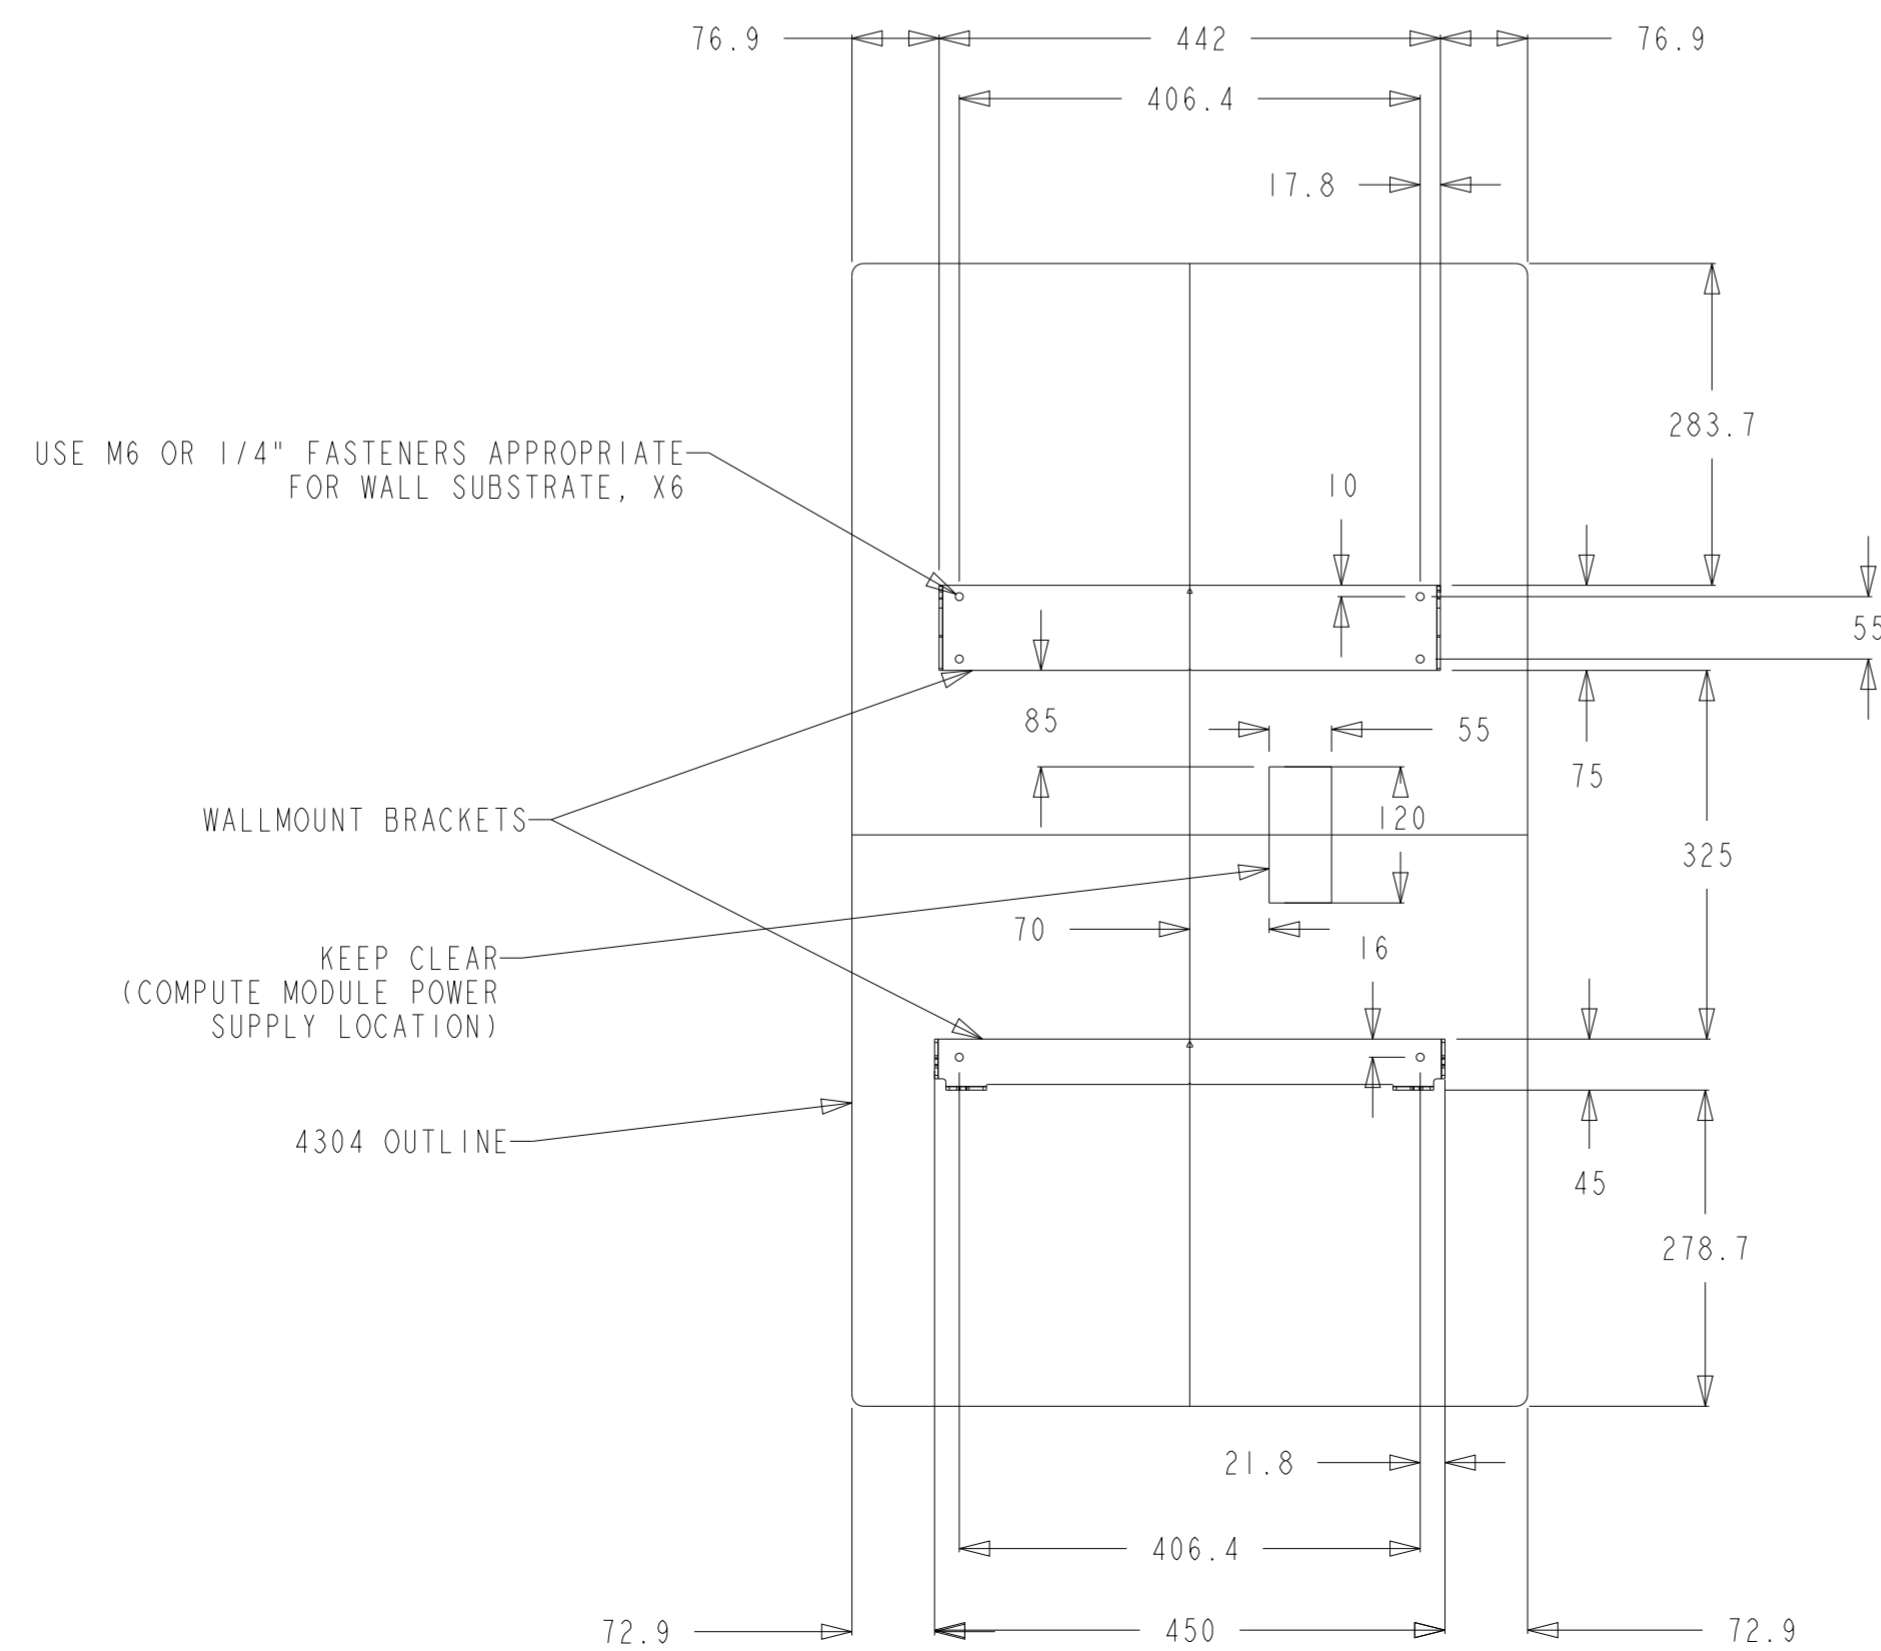

WI-FI ADAPTER KIT P/N E131942

COMPUTE MODULE MOUNTING

LOW-PROFILE WALL MOUNT KIT P/N E721949

LANDSCAPE ORIENTATION (SEE PAGE 4 FOR PORTRAIT ORIENTATION)

LOW-PROFILE WALL MOUNT KIT P/N E721949

PORTRAIT ORIENTATION (SEE PAGE 3 FOR LANDSCAPE ORIENTATION)

IDS STAND KIT P/N E722153
LANDSCAPE ORIENTATION ONLY