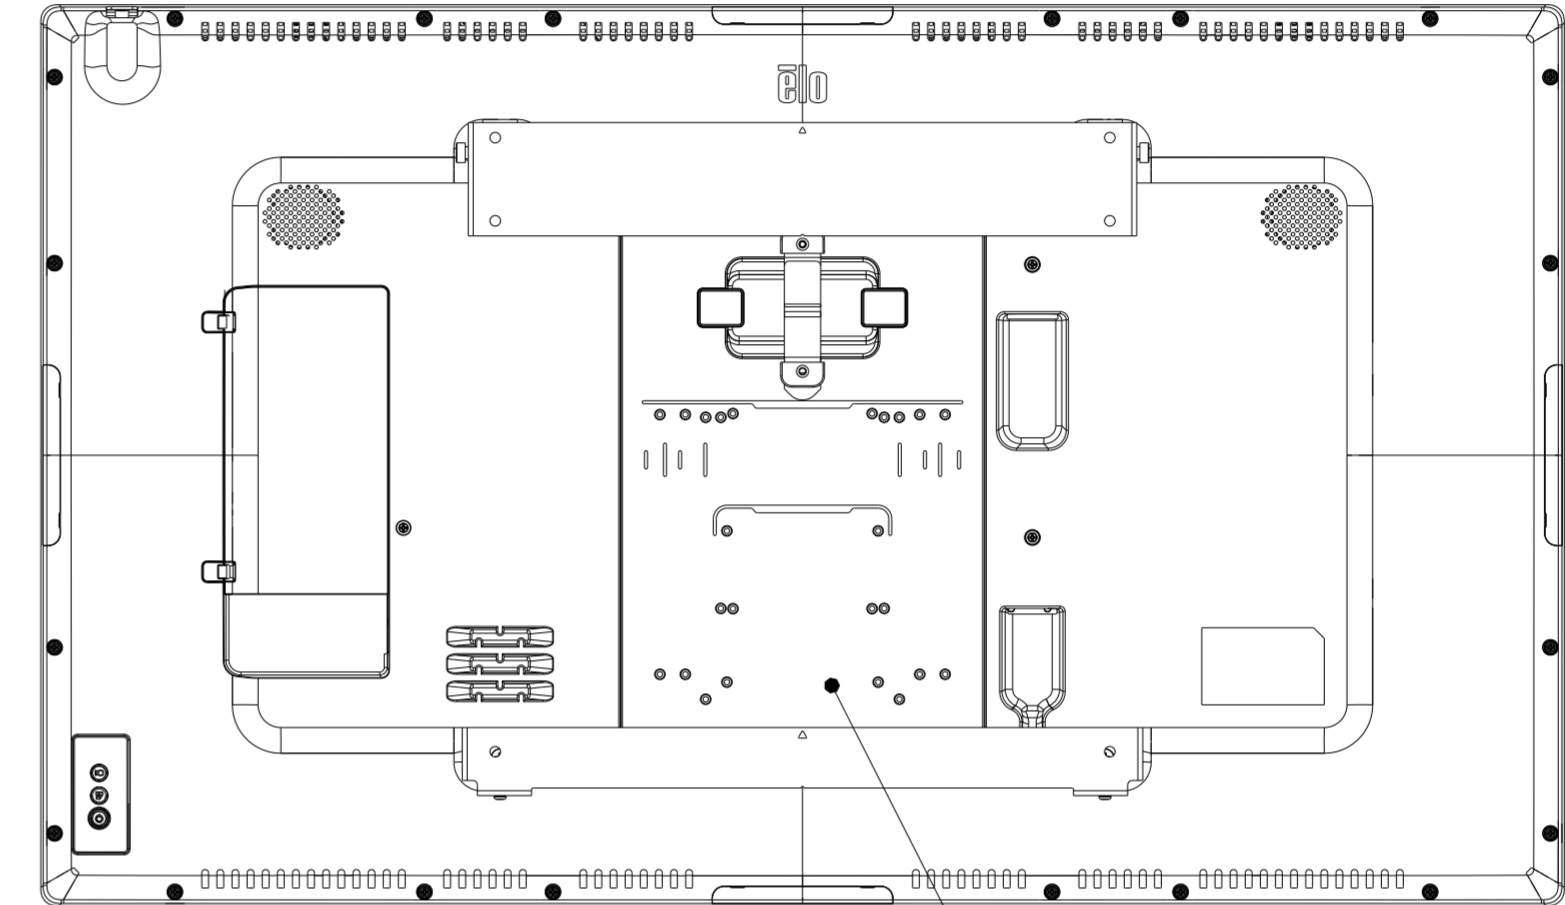

WI-FI ADAPTER KIT P/N E131942

COMPUTE MODULE MOUNTING

LOW-PROFILE WALL MOUNT KIT P/N E721949

LANDSCAPE ORIENTATION (SEE PAGE 4 FOR PORTRAIT ORIENTATION)

LOW-PROFILE WALL MOUNT KIT P/N E721949

PORTRAIT ORIENTATION (SEE PAGE 3 FOR LANDSCAPE ORIENTATION)

IDS STAND KIT P/N E722153
LANDSCAPE ORIENTATION ONLY