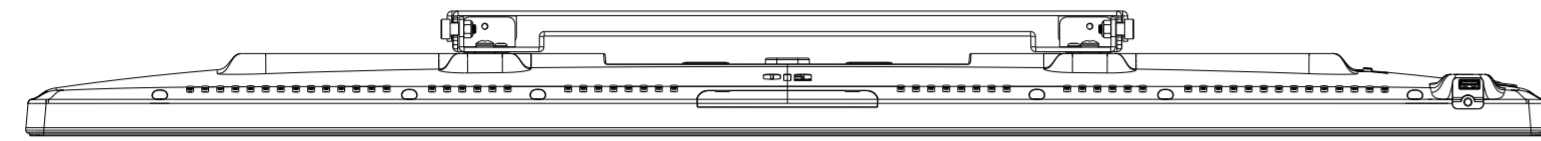

WI-FI ADAPTER KIT P/N E131942

COMPUTE MODULE MOUNTING

LOW-PROFILE WALL MOUNT KIT P/N E721949

LANDSCAPE ORIENTATION (SEE PAGE 4 FOR PORTRAIT ORIENTATION)

LOW-PROFILE WALL MOUNT KIT P/N E721949

PORTRAIT ORIENTATION (SEE PAGE 3 FOR LANDSCAPE ORIENTATION)

IDS STAND KIT P/N E722153
LANDSCAPE ORIENTATION ONLY