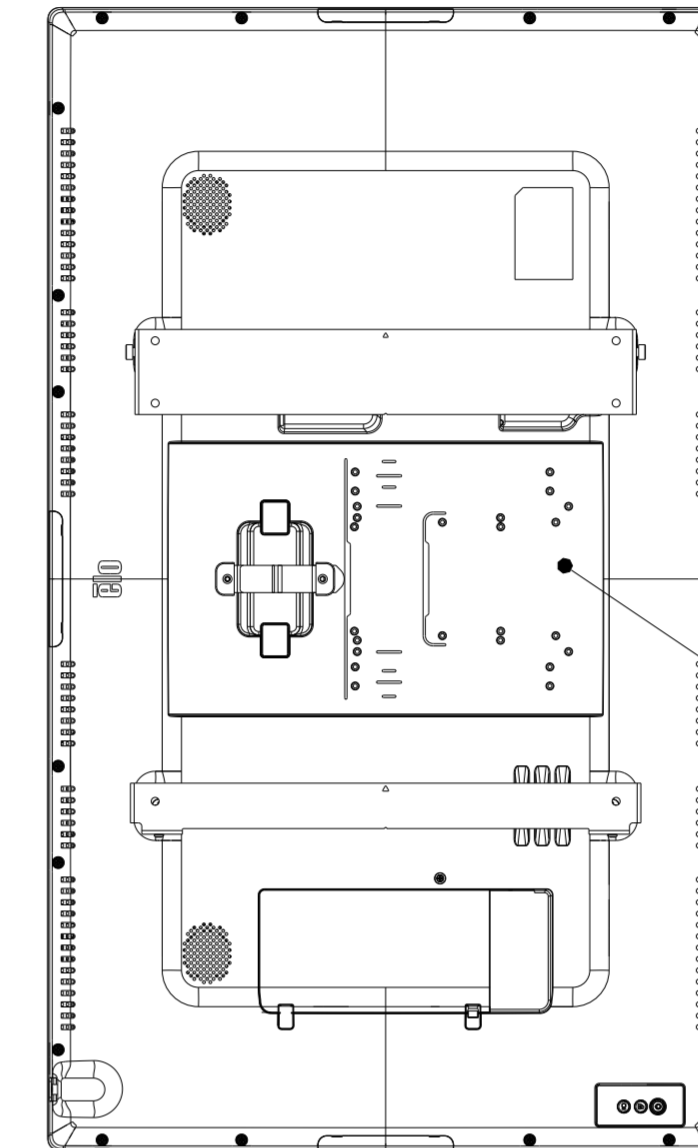

WI-FI ADAPTER KIT P/N E131942

COMPUTE MODULE MOUNTING

LOW-PROFILE WALL MOUNT KIT P/N E721949

LANDSCAPE ORIENTATION (SEE PAGE 4 FOR PORTRAIT ORIENTATION)

LOW-PROFILE WALL MOUNT KIT P/N E721949

PORTRAIT ORIENTATION (SEE PAGE 3 FOR LANDSCAPE ORIENTATION)

IDS STAND KIT P/N E722153
LANDSCAPE ORIENTATION ONLY