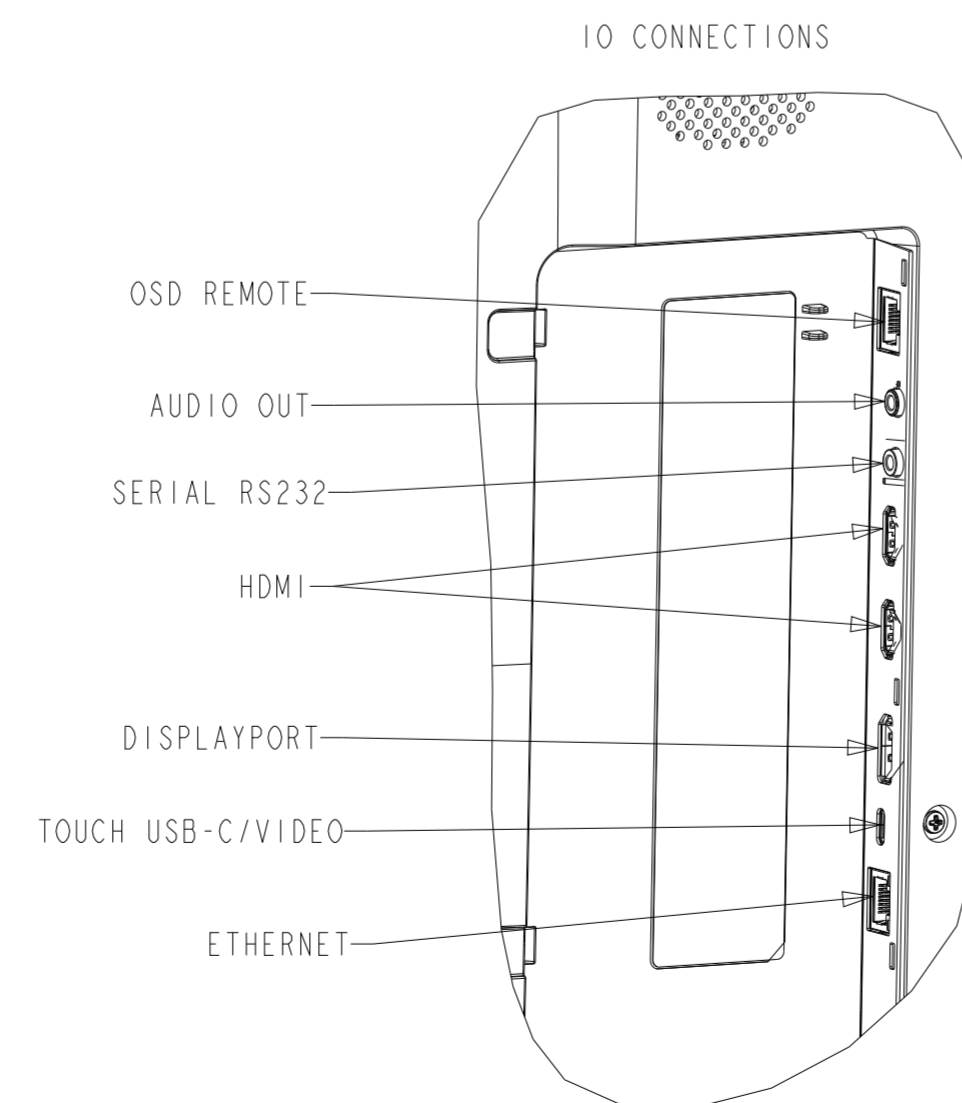

WI-FI ADAPTER KIT P/N E131942

COMPUTE MODULE MOUNTING

LOW-PROFILE WALL MOUNT KIT P/N E721949

LANDSCAPE ORIENTATION (SEE PAGE 4 FOR PORTRAIT ORIENTATION)

LOW-PROFILE WALL MOUNT KIT P/N E721949

PORTRAIT ORIENTATION (SEE PAGE 3 FOR LANDSCAPE ORIENTATION)

IDS STAND KIT P/N E722153
LANDSCAPE ORIENTATION ONLY