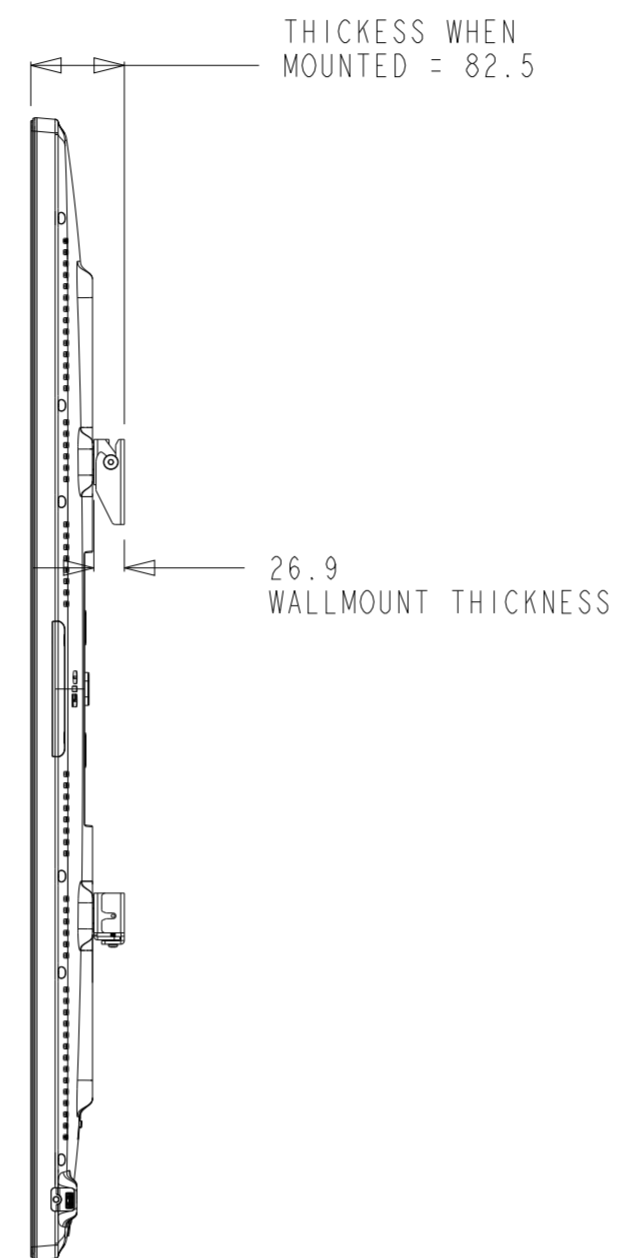

WI-FI ADAPTER KIT P/N E131942

COMPUTE MODULE MOUNTING

LOW-PROFILE WALL MOUNT KIT P/N E721949

LANDSCAPE ORIENTATION (SEE PAGE 4 FOR PORTRAIT ORIENTATION)

LOW-PROFILE WALL MOUNT KIT P/N E721949

PORTRAIT ORIENTATION (SEE PAGE 3 FOR LANDSCAPE ORIENTATION)

IDS STAND KIT P/N E722153
LANDSCAPE ORIENTATION ONLY