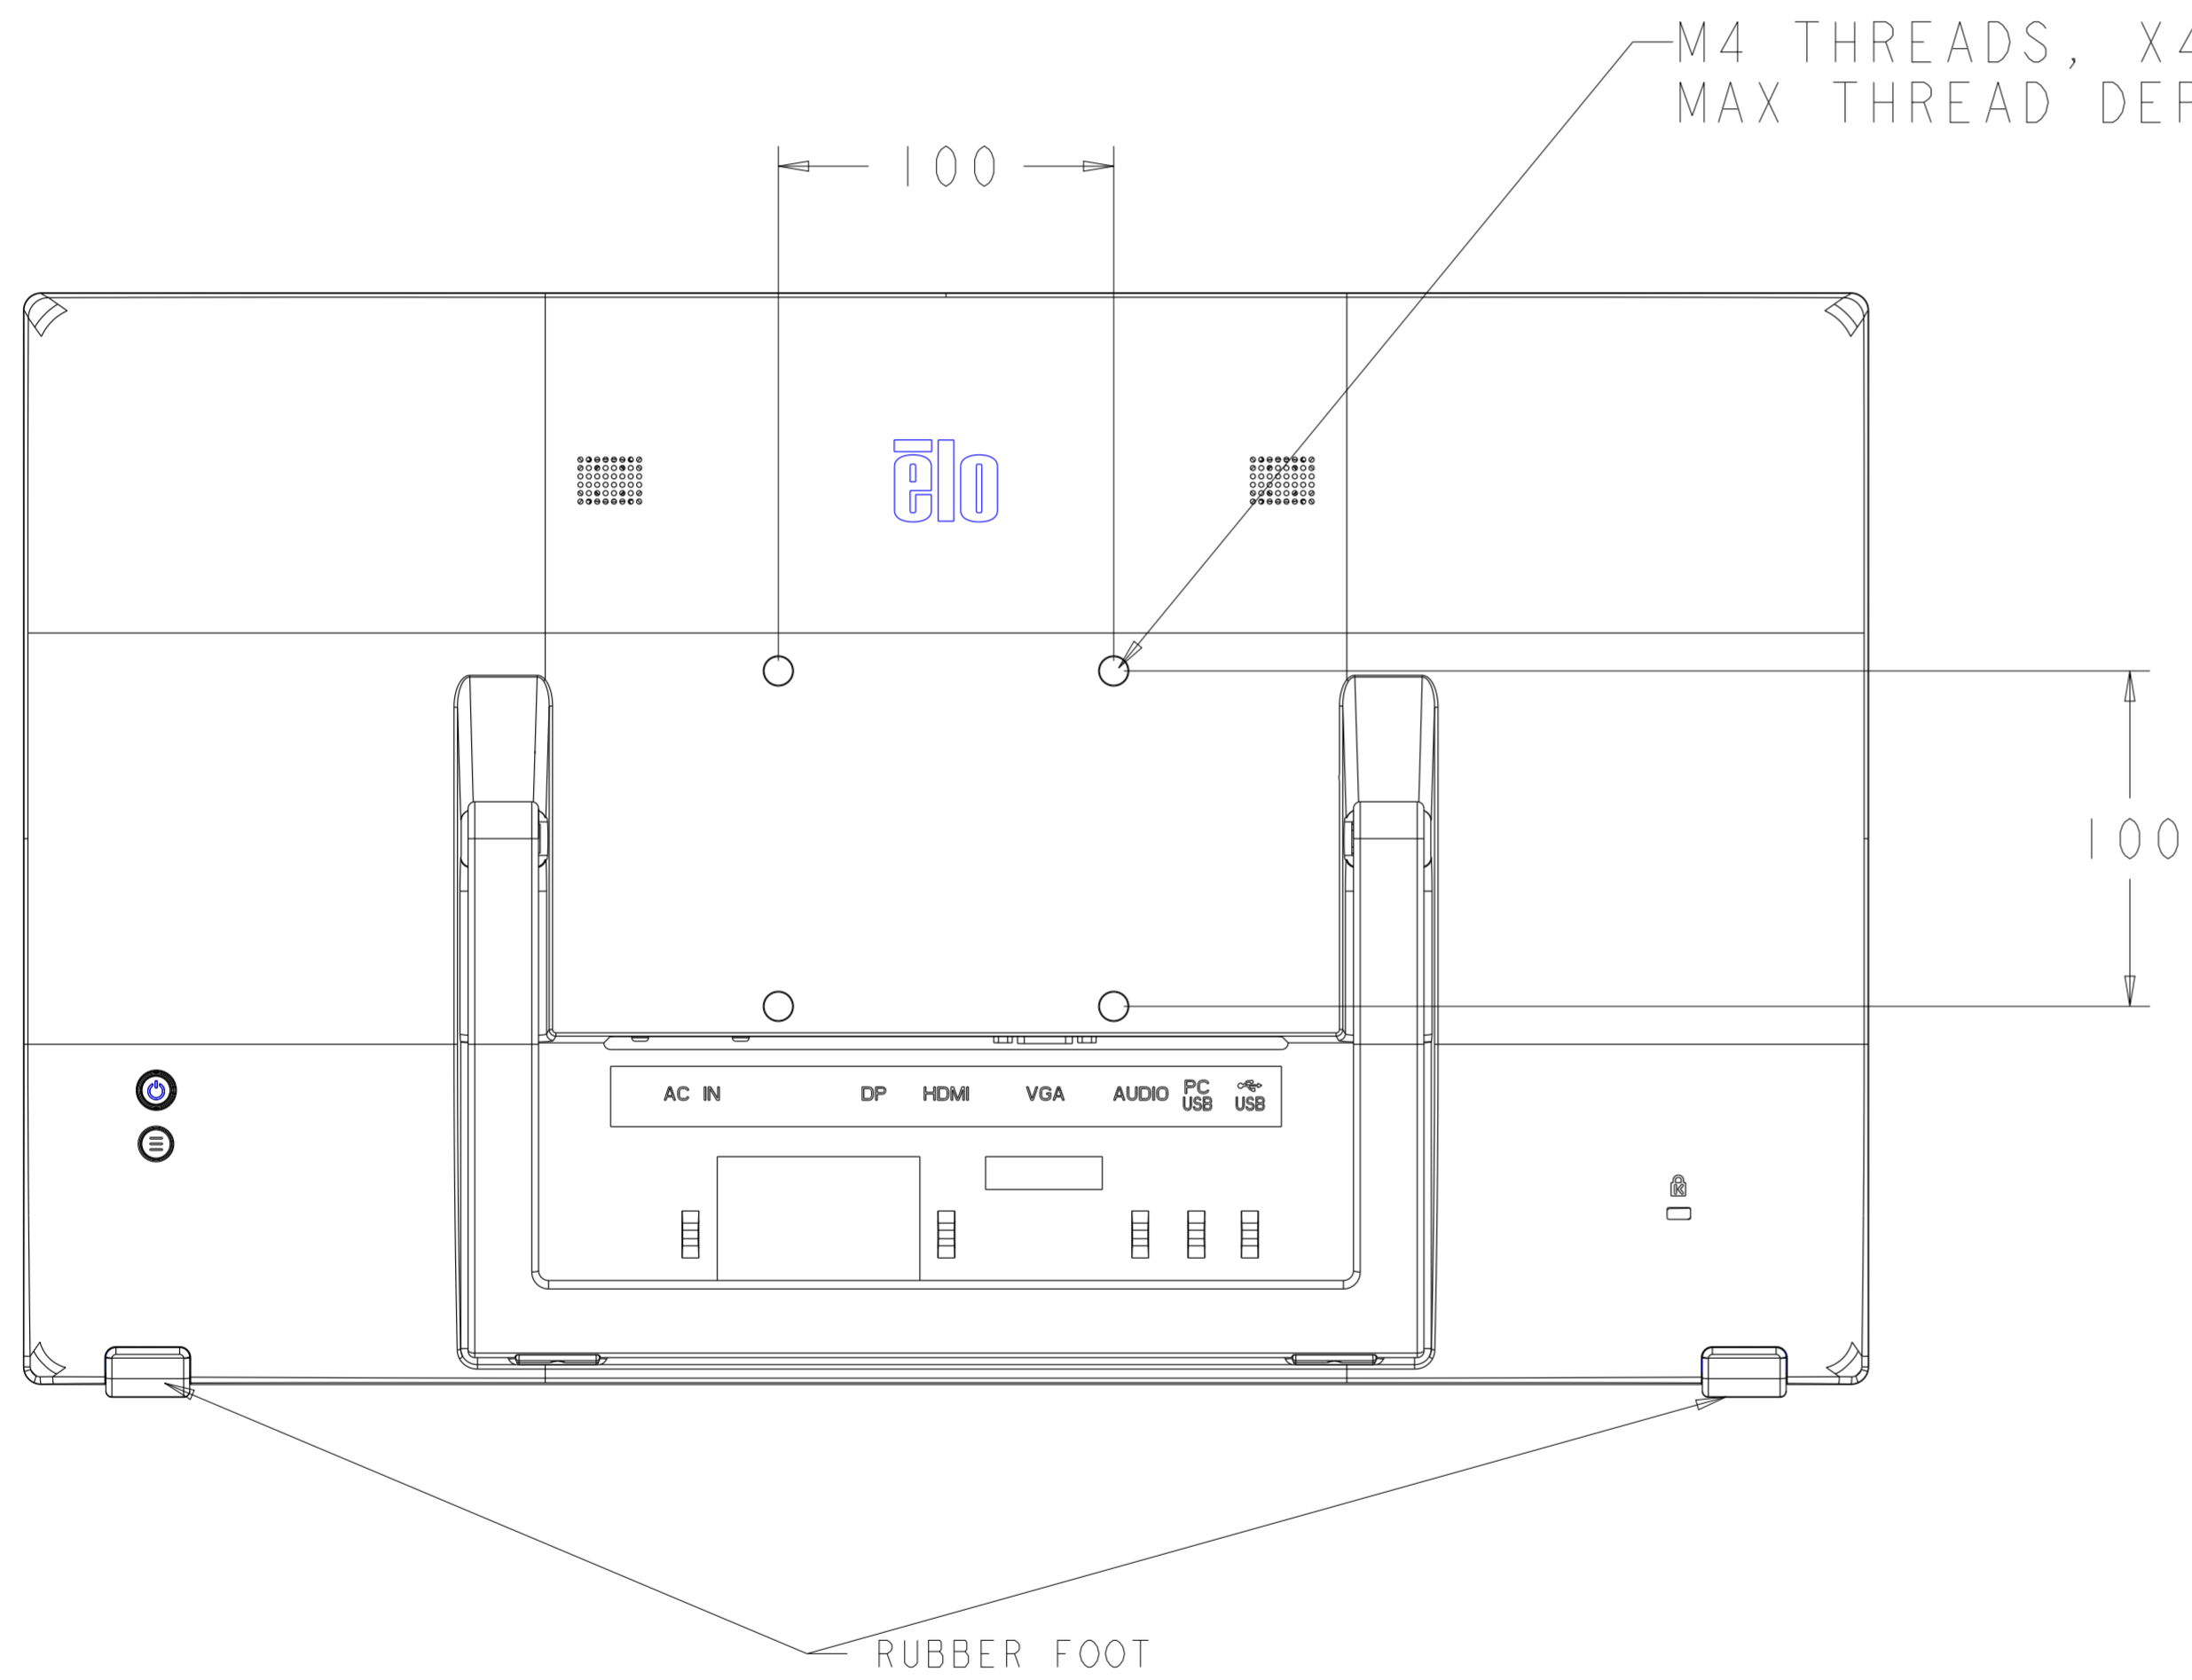

VESA MOUNTING
VESA MIS-D, 100, C
REMOVE VESA HOLE COVERS AND SCREWS TO ACCESS VESA MOUNTING INTERFAC

WITH RUBBER FOOT

WITH PLASTIC COVER