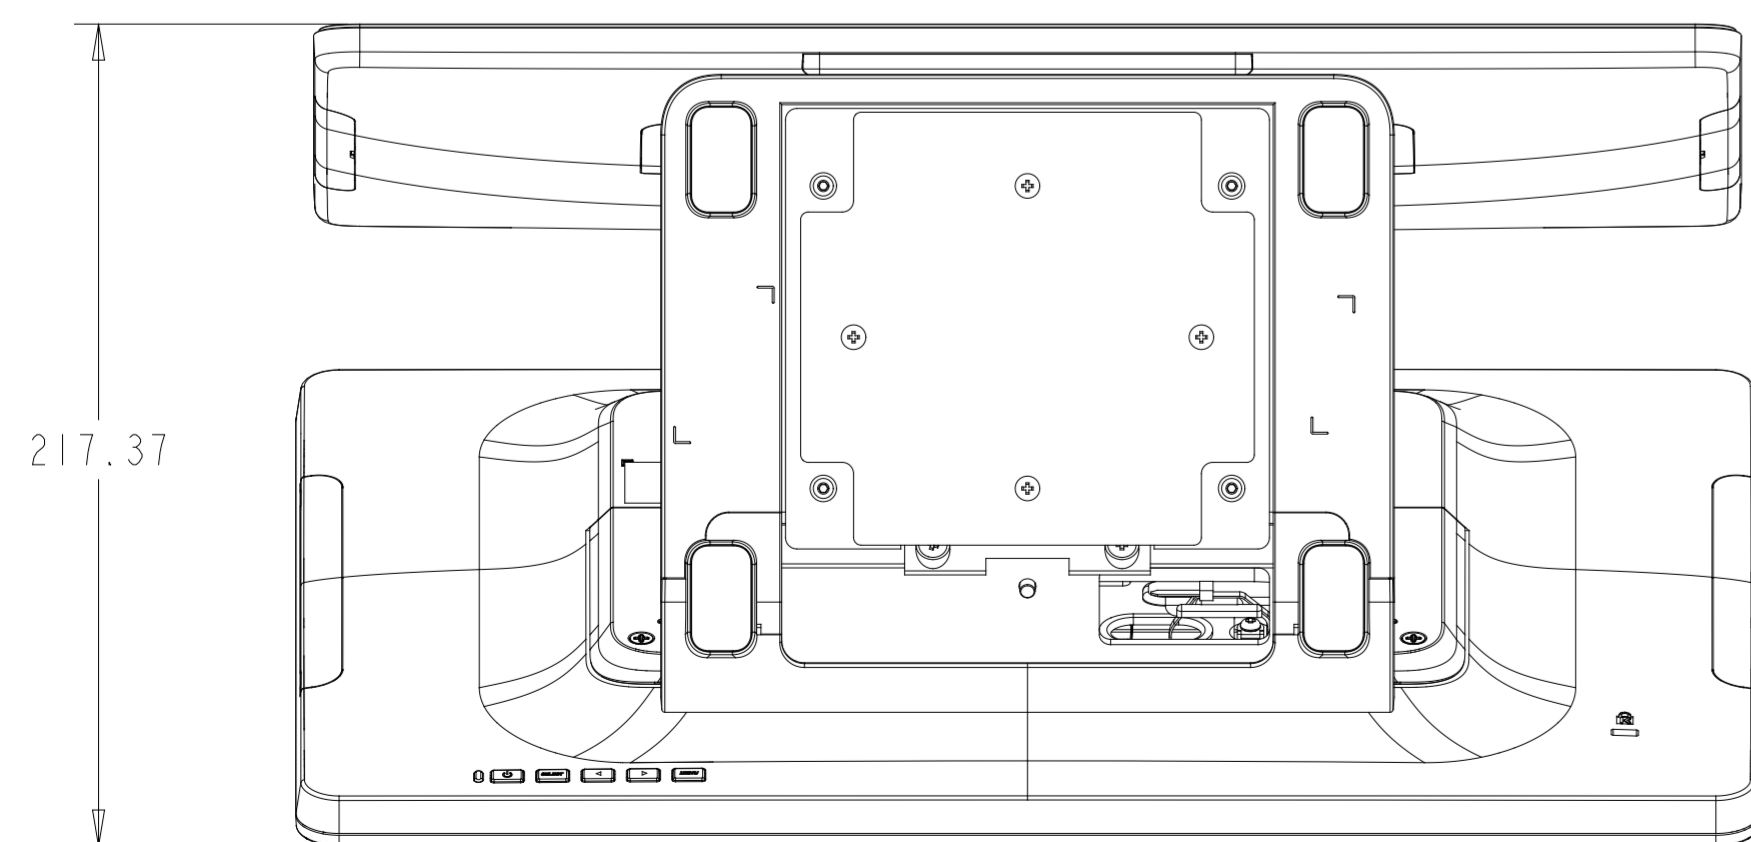

I-SERIES 4.0 15.6"
CONFIGURED FOR FLIP

DIMENSIONS ARE IN MILLIMETERS

FLIP CONFIGURATION

HUB I/O

SHEET 1 OF 5

elo

MS602819

DATE: 09/21/21

REV: A

I-SERIES 4.0 15.6"
ET1002L CUSTOMER DISPLAY

I-SERIES 4.0 15.6"
ET1302L CUSTOMER DISPLAY

I-SERIES 4.0 15.6"
ET1502L CUSTOMER DISPLAY

I-SERIES 4.0 10.1"
CONFIGURED FOR FLIP

FLIP CONFIGURATION