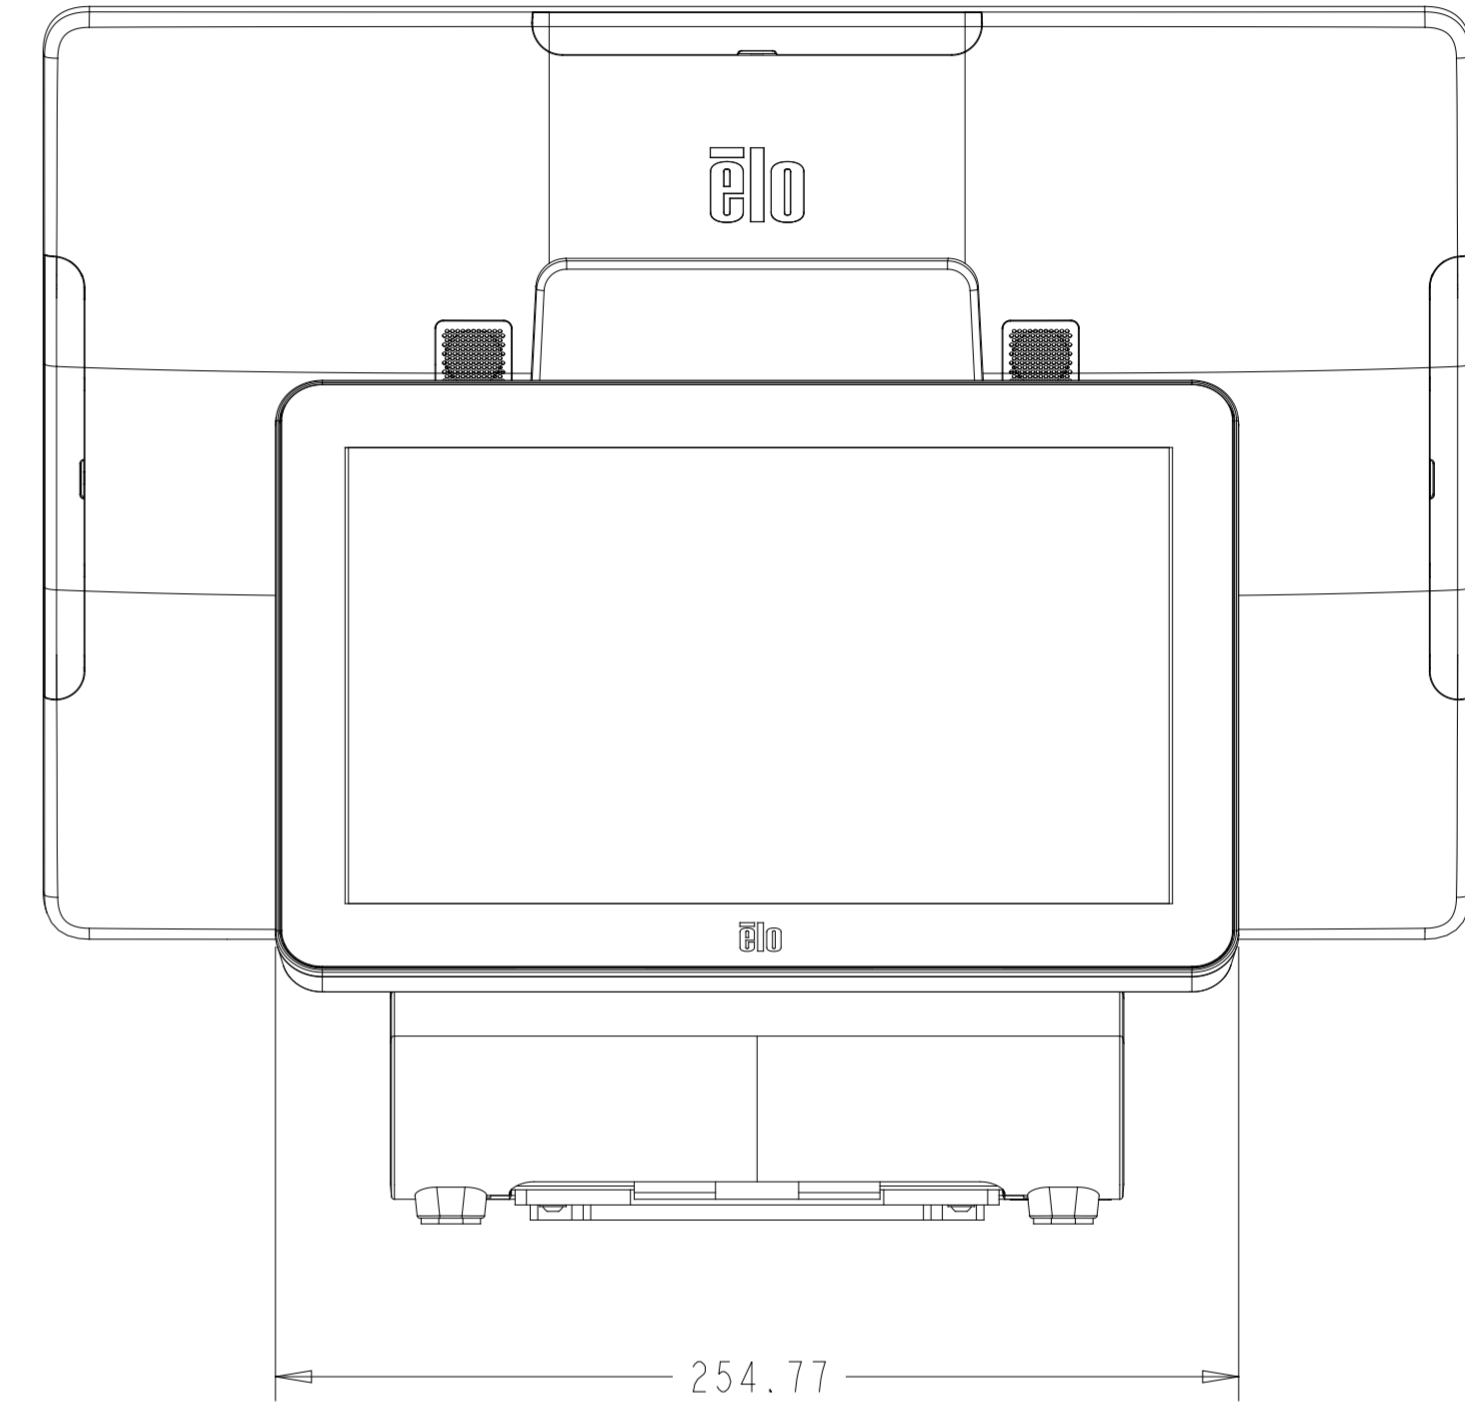

I-SERIES 4.0 15.6"
CONFIGURED FOR FLIP

DIMENSIONS ARE IN MILLIMETERS

FLIP CONFIGURATION

HUB I/O

SHEET 1 OF 5

elo

MS602819

DATE: 09/21/21

REV: A

I-SERIES 4.0 15.6"
ET1002L CUSTOMER DISPLAY

I-SERIES 4.0 15.6"
ET1302L CUSTOMER DISPLAY

I-SERIES 4.0 15.6"
ET1502L CUSTOMER DISPLAY

I-SERIES 4.0 10.1"
CONFIGURED FOR FLIP

FLIP CONFIGURATION