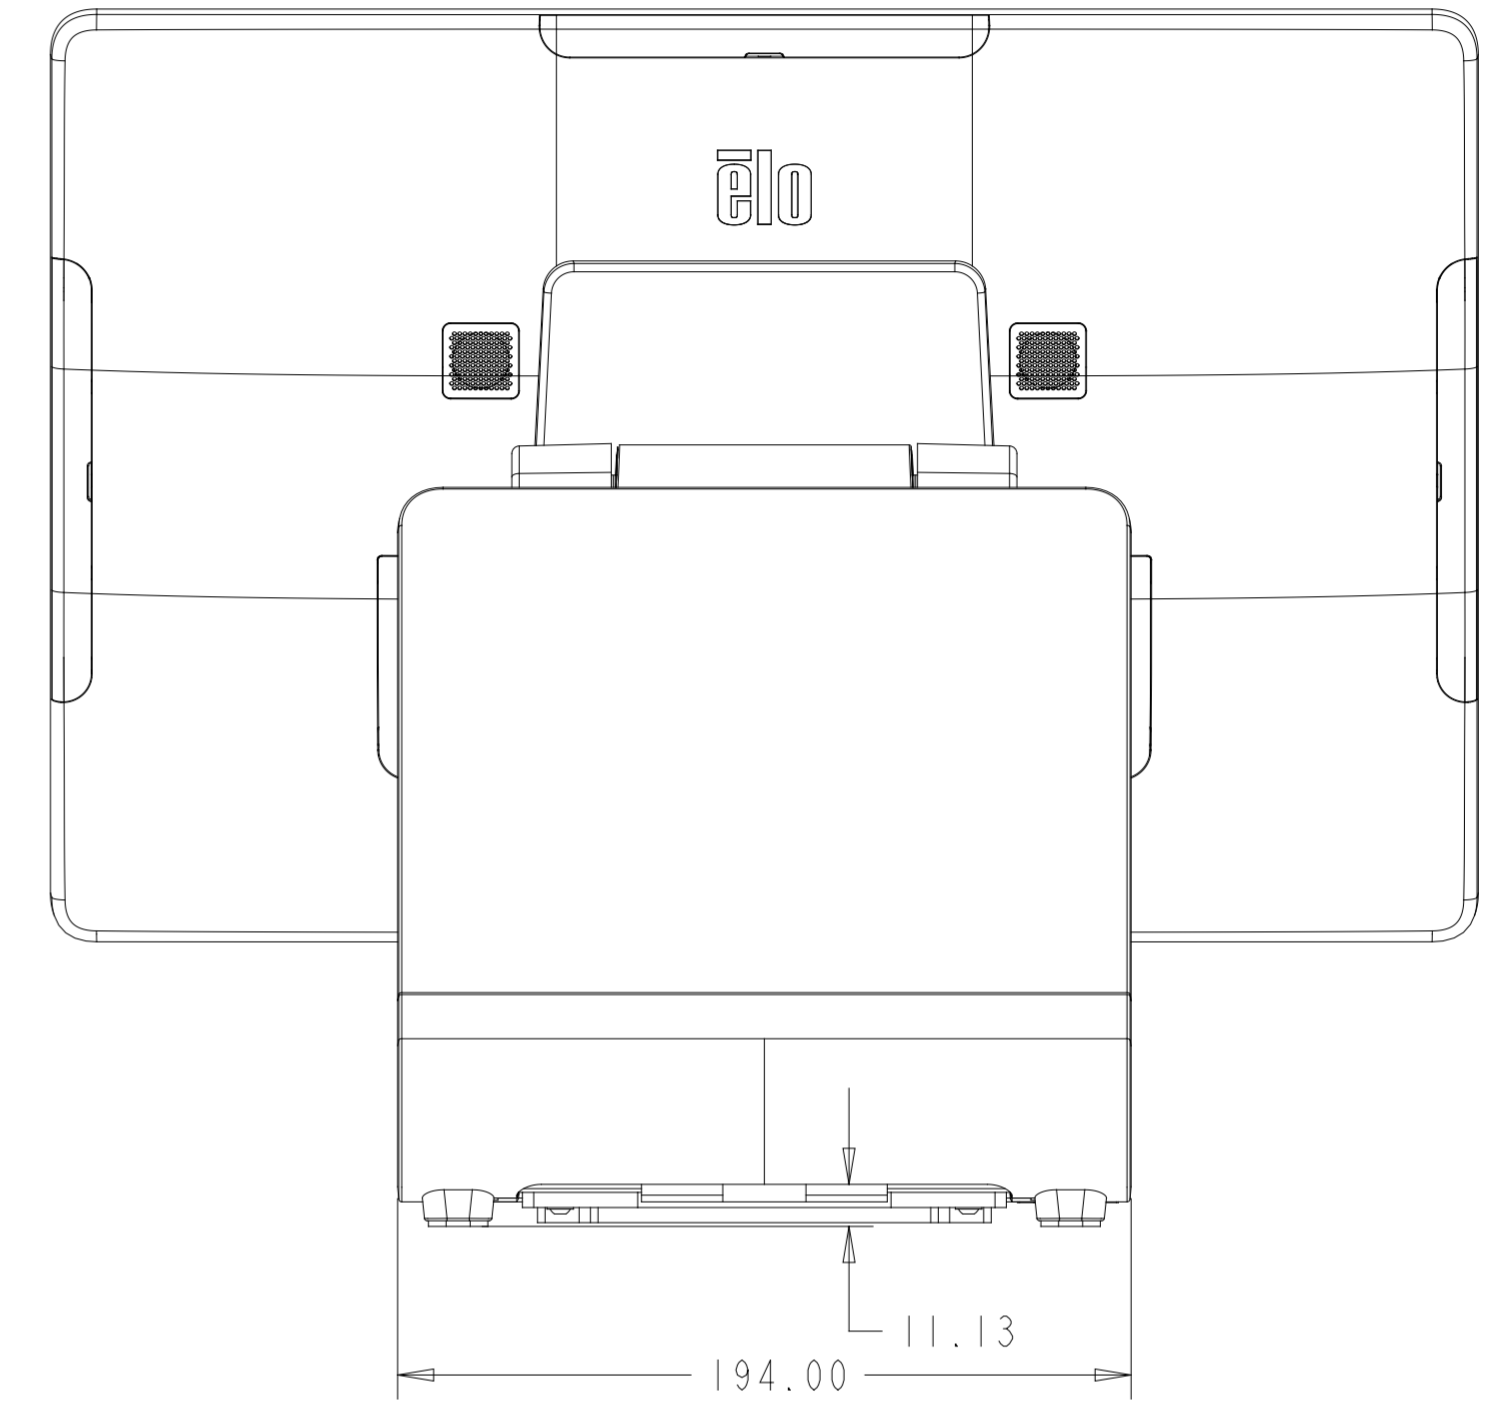

I-SERIES 4.0 15.6"
CONFIGURED FOR FLIP

DIMENSIONS ARE IN MILLIMETERS

FLIP CONFIGURATION

HUB I/O

SHEET 1 OF 5

elo

MS602819

DATE: 09/21/21

REV: A

I-SERIES 4.0 15.6"
ET1002L CUSTOMER DISPLAY

I-SERIES 4.0 15.6"
ET1302L CUSTOMER DISPLAY

I-SERIES 4.0 15.6"
ET1502L CUSTOMER DISPLAY

I-SERIES 4.0 10.1"
CONFIGURED FOR FLIP

FLIP CONFIGURATION