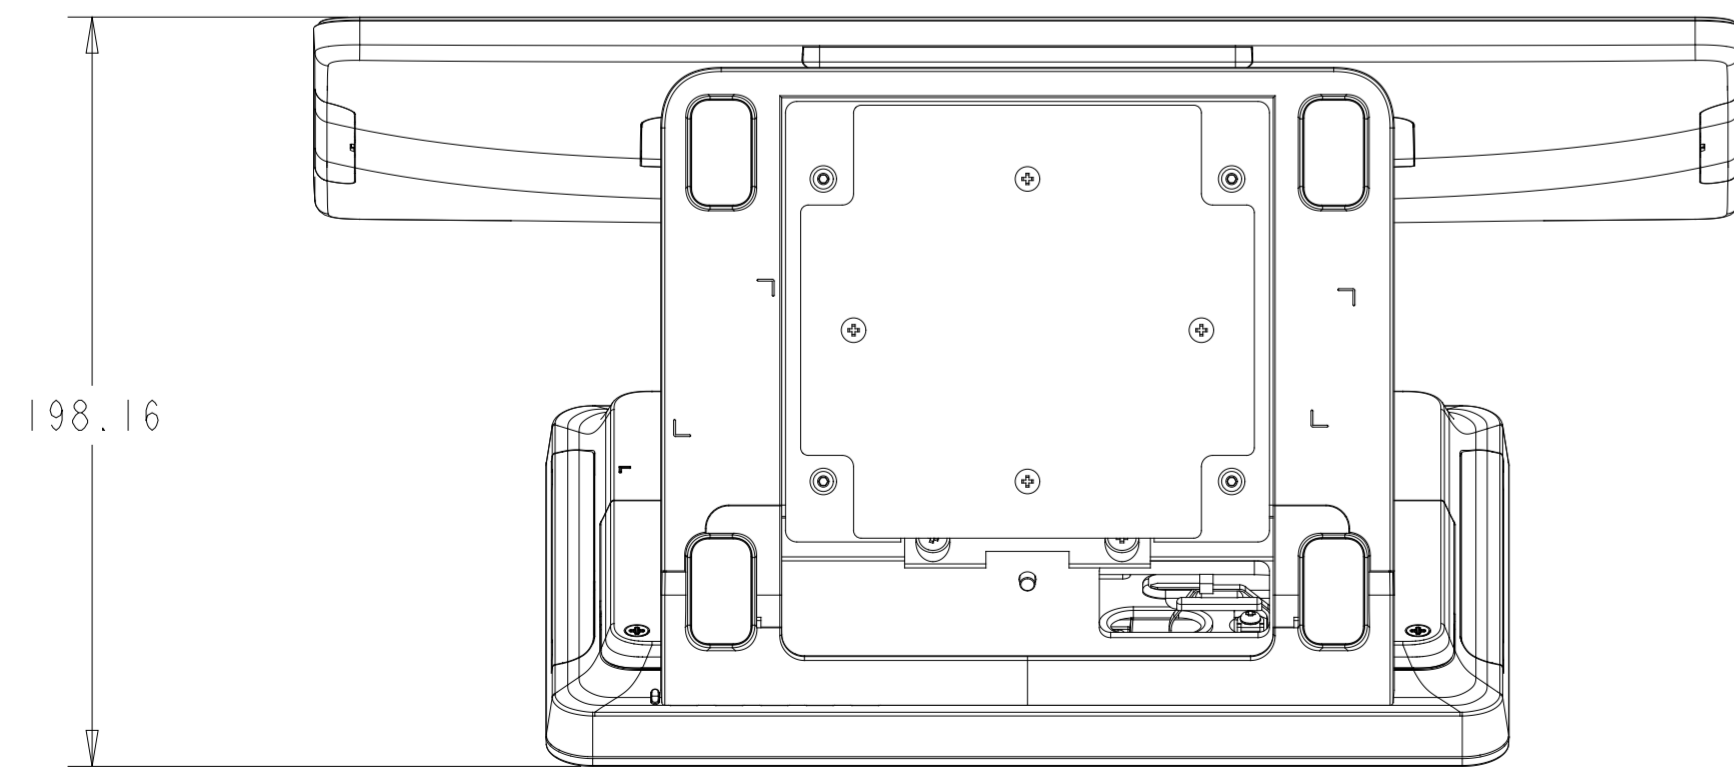

I-SERIES 4.0 15.6"
CONFIGURED FOR FLIP

DIMENSIONS ARE IN MILLIMETERS

FLIP CONFIGURATION

HUB I/O

SHEET 1 OF 5

elo

MS602819

DATE: 09/21/21

REV: A

I-SERIES 4.0 15.6"
ET1002L CUSTOMER DISPLAY

I-SERIES 4.0 15.6"
ET1302L CUSTOMER DISPLAY

I-SERIES 4.0 15.6"
ET1502L CUSTOMER DISPLAY

I-SERIES 4.0 10.1"
CONFIGURED FOR FLIP

FLIP CONFIGURATION