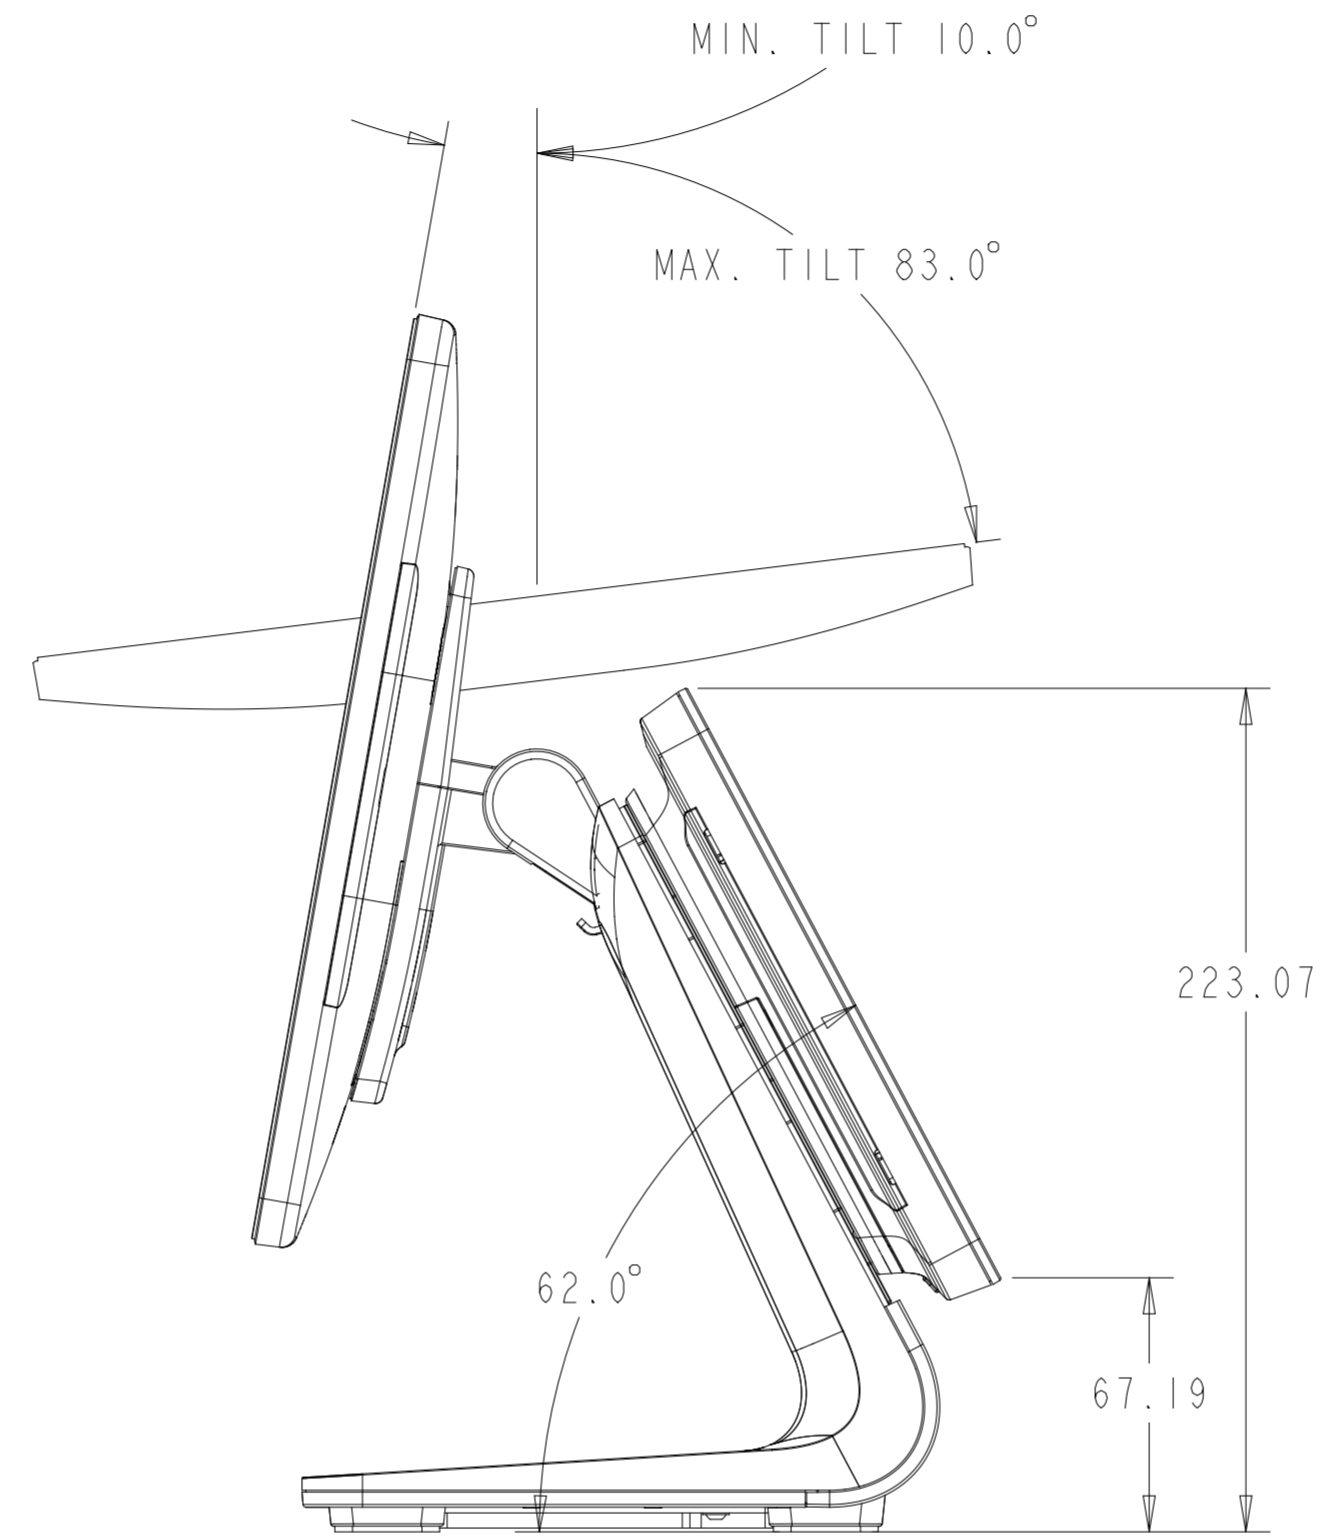

I-SERIES 4.0 15.6"
CONFIGURED FOR FLIP

DIMENSIONS ARE IN MILLIMETERS

FLIP CONFIGURATION

HUB I/O

SHEET 1 OF 5

elo

MS602819

DATE: 09/21/21

REV: A

I-SERIES 4.0 15.6"
ET1002L CUSTOMER DISPLAY

I-SERIES 4.0 15.6"
ET1302L CUSTOMER DISPLAY

I-SERIES 4.0 15.6"
ET1502L CUSTOMER DISPLAY

I-SERIES 4.0 10.1"
CONFIGURED FOR FLIP

FLIP CONFIGURATION