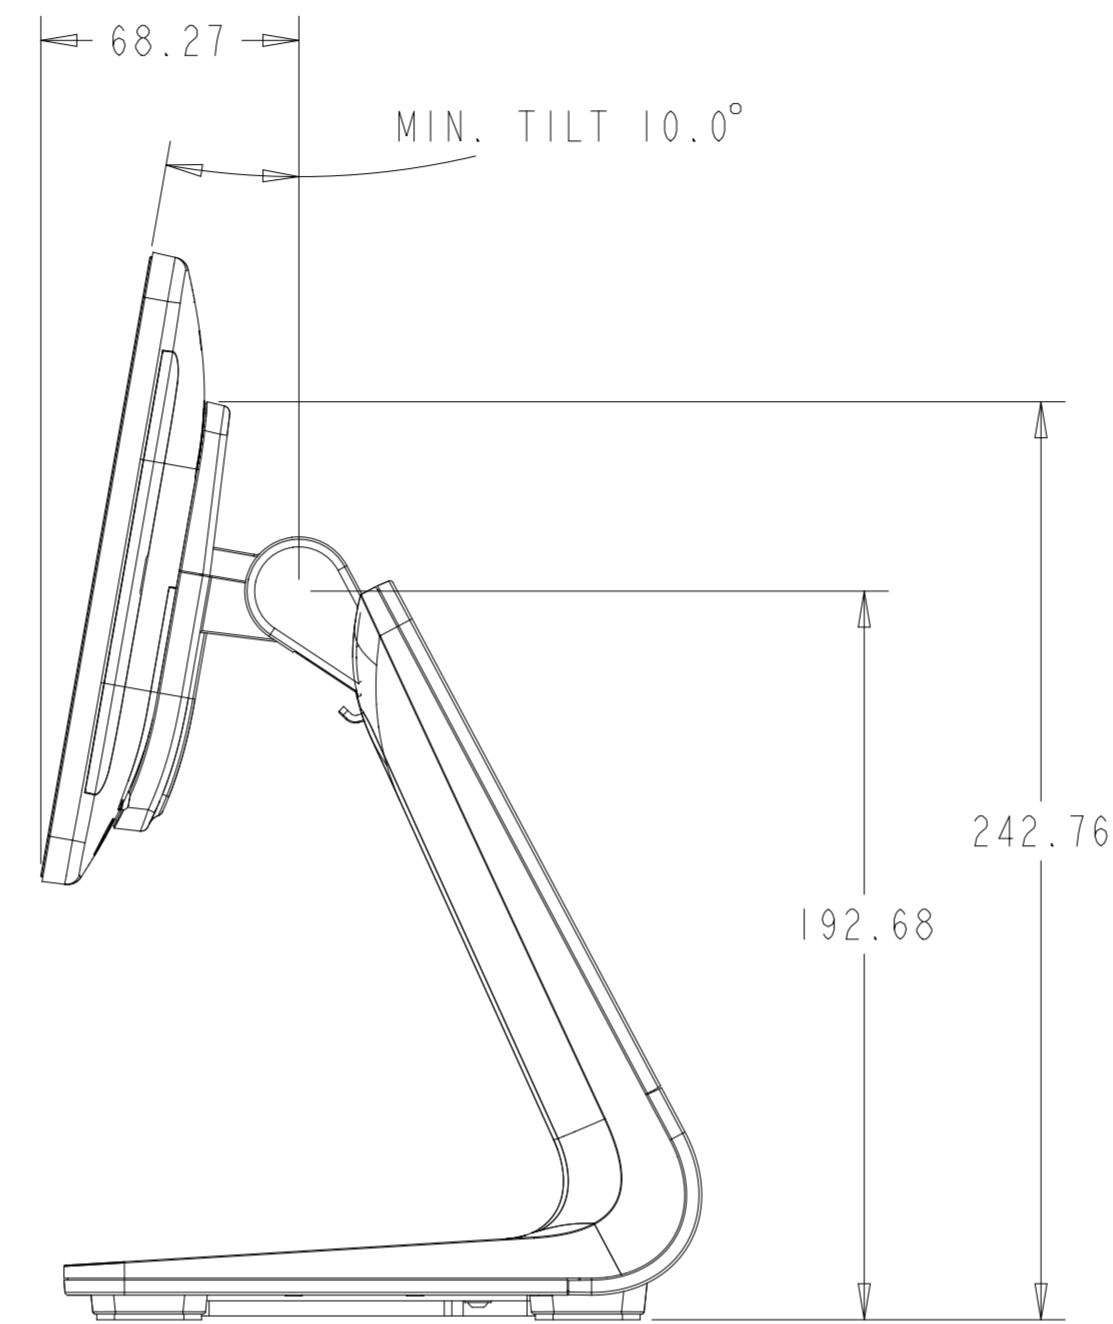

I-SERIES 4.0 15.6"
CONFIGURED FOR FLIP

DIMENSIONS ARE IN MILLIMETERS

FLIP CONFIGURATION

HUB I/O

SHEET 1 OF 5

elo

MS602819

DATE: 09/21/21

REV: A

I-SERIES 4.0 15.6"
ET1002L CUSTOMER DISPLAY

I-SERIES 4.0 15.6"
ET1302L CUSTOMER DISPLAY

I-SERIES 4.0 15.6"
ET1502L CUSTOMER DISPLAY

I-SERIES 4.0 10.1"
CONFIGURED FOR FLIP

FLIP CONFIGURATION