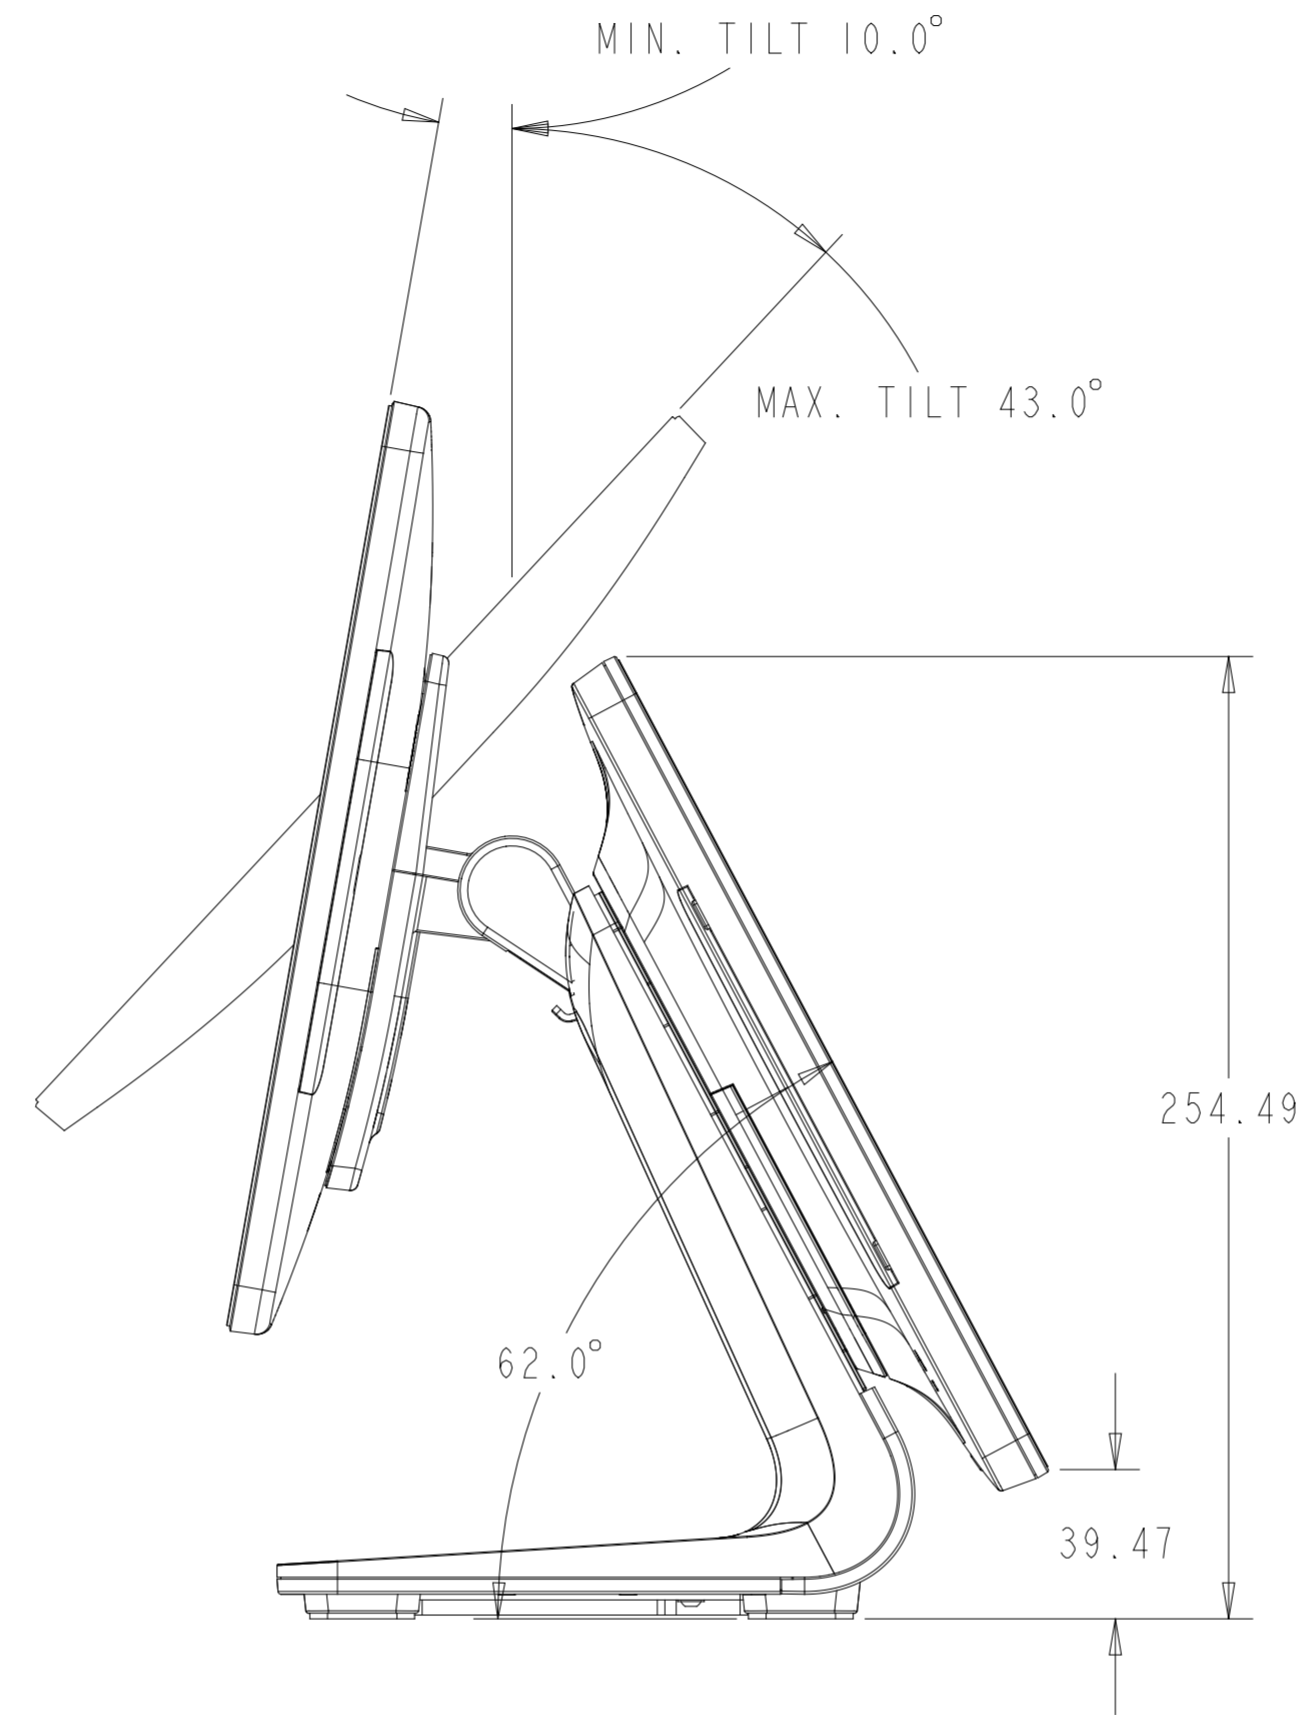

I-SERIES 4.0 15.6"
CONFIGURED FOR FLIP

DIMENSIONS ARE IN MILLIMETERS

FLIP CONFIGURATION

HUB I/O

SHEET 1 OF 5

elo

MS602819

DATE: 09/21/21

REV: A

I-SERIES 4.0 15.6"
ET1002L CUSTOMER DISPLAY

I-SERIES 4.0 15.6"
ET1302L CUSTOMER DISPLAY

I-SERIES 4.0 15.6"
ET1502L CUSTOMER DISPLAY

I-SERIES 4.0 10.1"
CONFIGURED FOR FLIP

FLIP CONFIGURATION