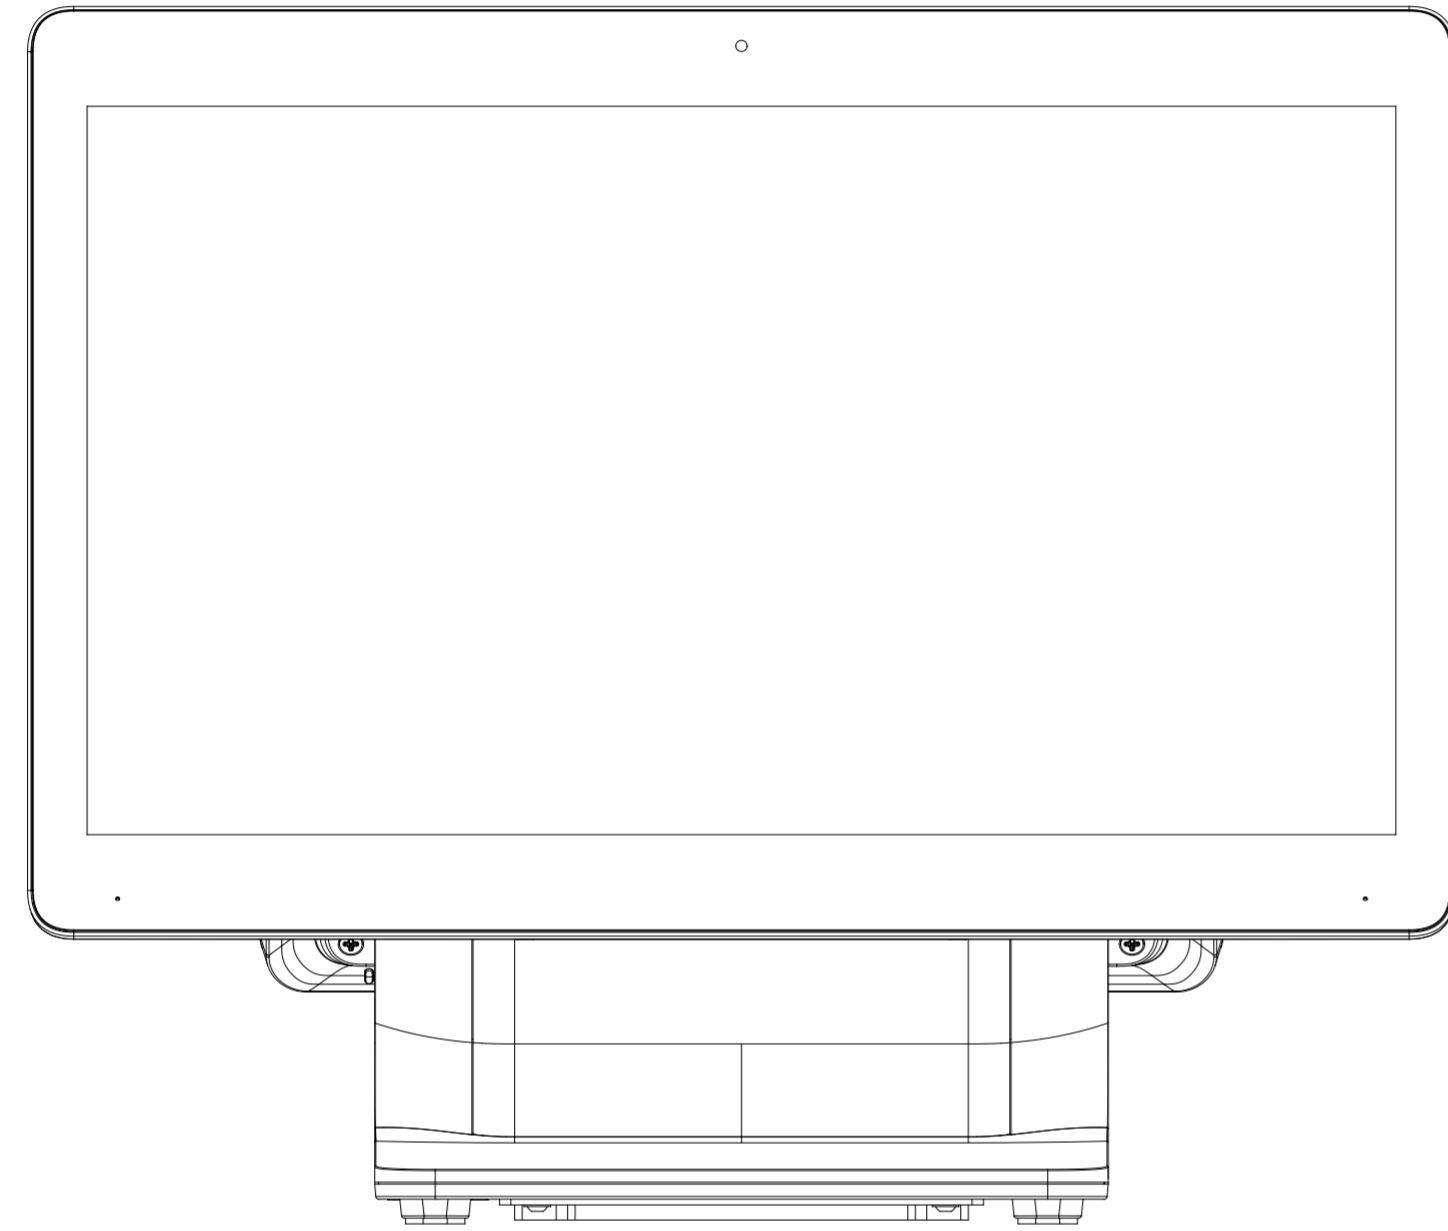

I-SERIES 4.0 15.6"
CONFIGURED FOR FLIP

DIMENSIONS ARE IN MILLIMETERS

FLIP CONFIGURATION

HUB I/O

SHEET 1 OF 5

elo

MS602819

DATE: 09/21/21

REV: A

I-SERIES 4.0 15.6"
ET1002L CUSTOMER DISPLAY

I-SERIES 4.0 15.6"
ET1302L CUSTOMER DISPLAY

I-SERIES 4.0 15.6"
ET1502L CUSTOMER DISPLAY

I-SERIES 4.0 10.1"
CONFIGURED FOR FLIP

FLIP CONFIGURATION