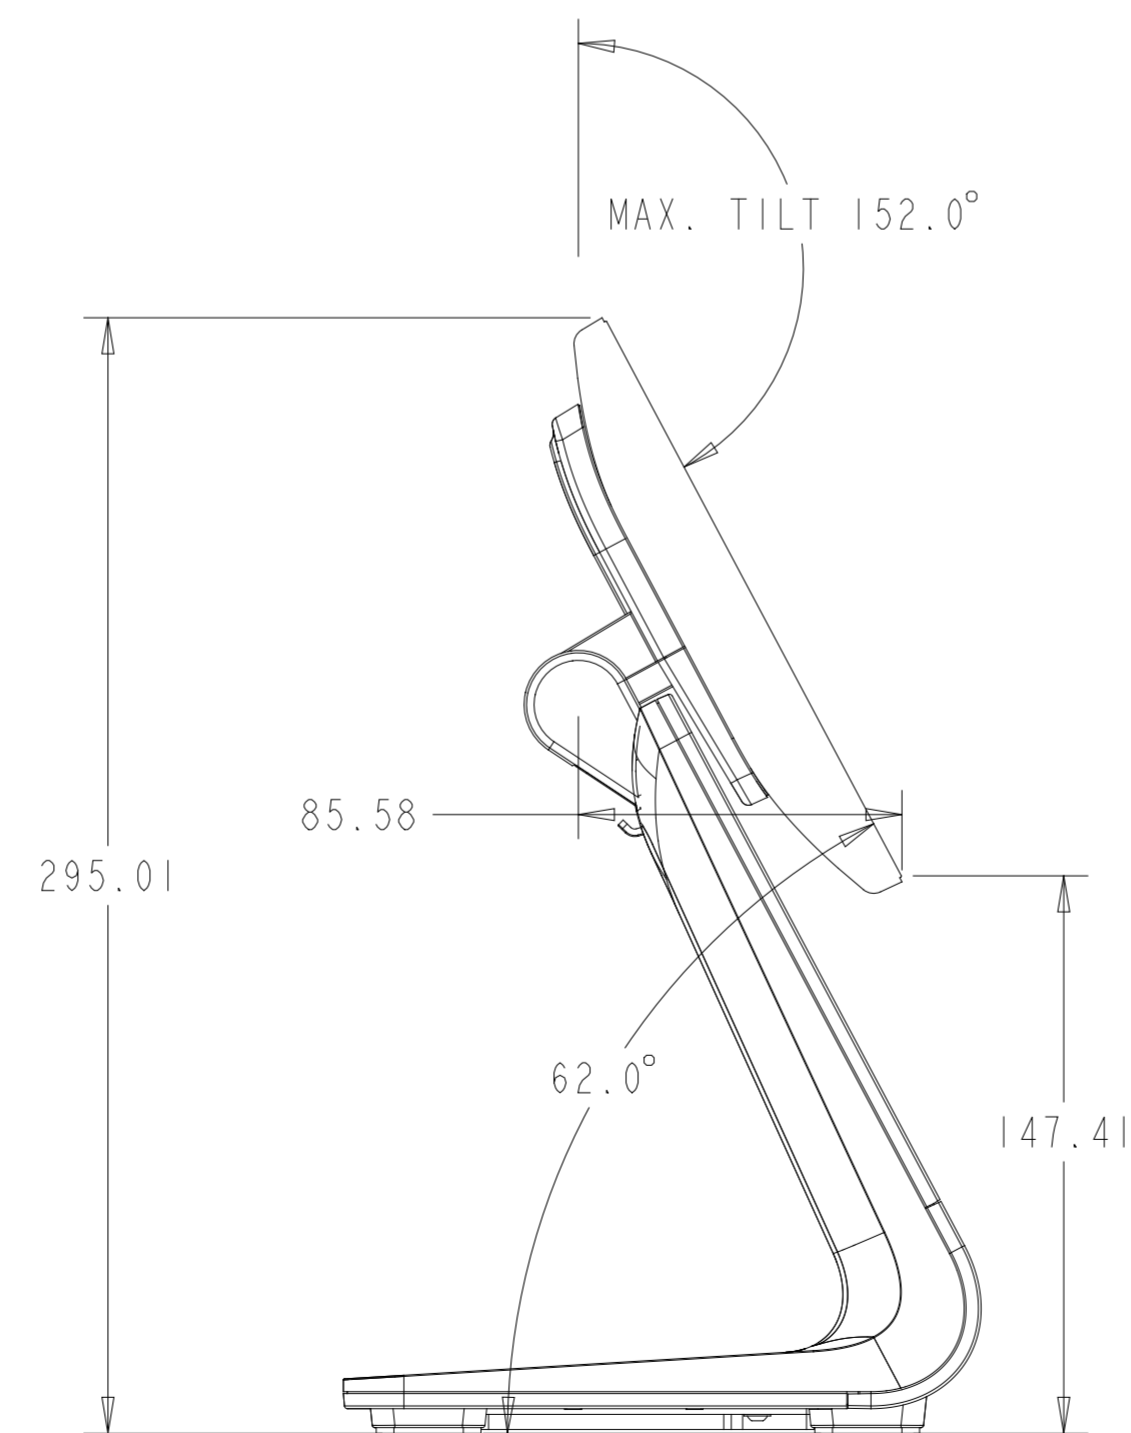

I-SERIES 4.0 15.6"
CONFIGURED FOR FLIP

DIMENSIONS ARE IN MILLIMETERS

FLIP CONFIGURATION

HUB I/O

SHEET 1 OF 5

elo

MS602819

DATE: 09/21/21

REV: A

I-SERIES 4.0 15.6"
ET1002L CUSTOMER DISPLAY

I-SERIES 4.0 15.6"
ET1302L CUSTOMER DISPLAY

I-SERIES 4.0 15.6"
ET1502L CUSTOMER DISPLAY

I-SERIES 4.0 10.1"
CONFIGURED FOR FLIP

FLIP CONFIGURATION