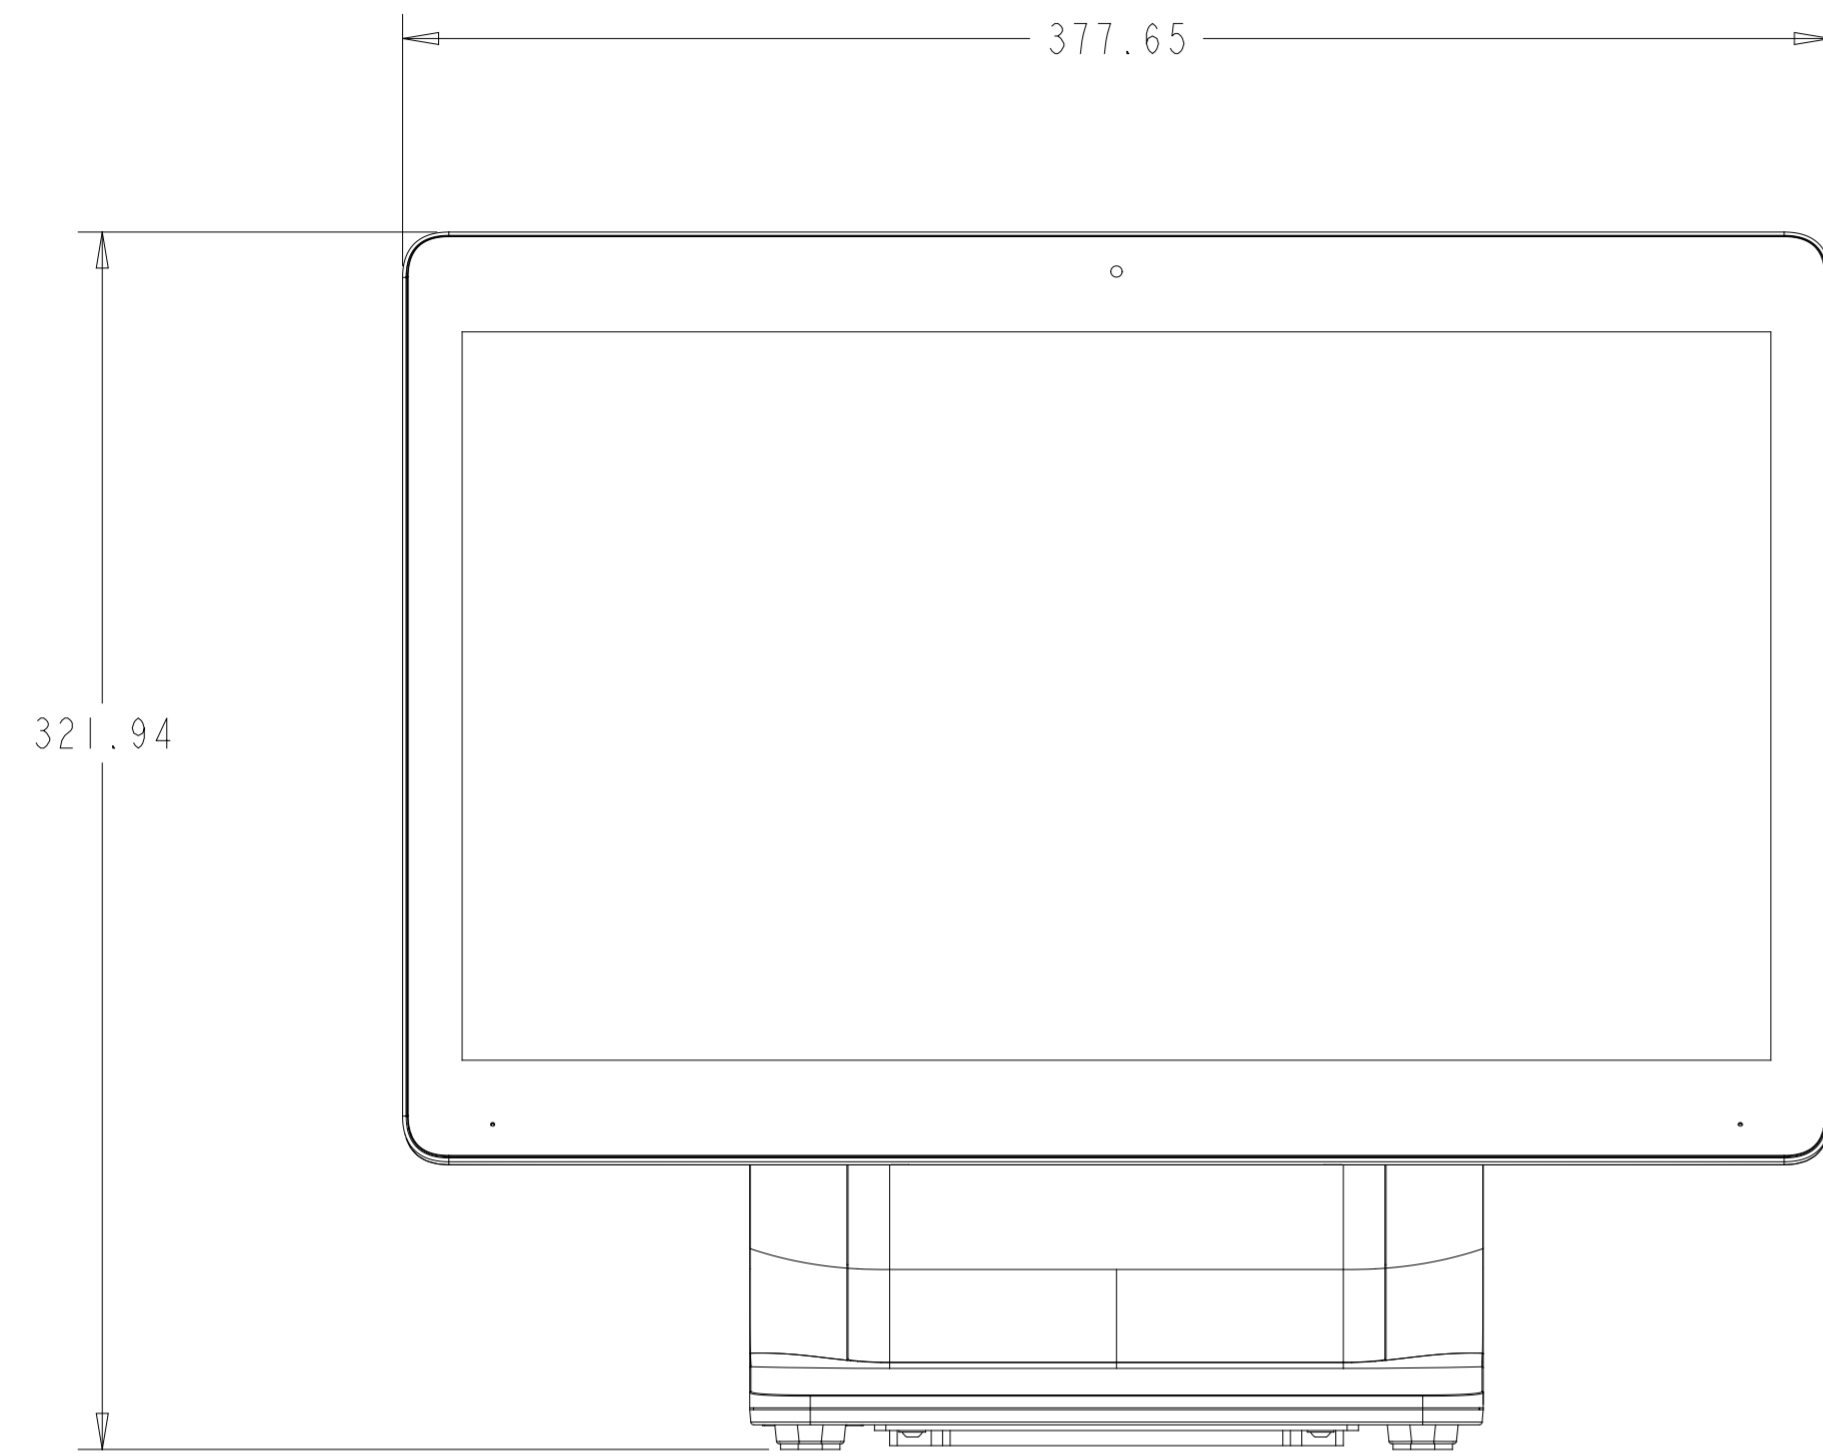

I-SERIES 4.0 15.6"
CONFIGURED FOR FLIP

DIMENSIONS ARE IN MILLIMETERS

FLIP CONFIGURATION

HUB I/O

SHEET 1 OF 5

elo

MS602819

DATE: 09/21/21

REV: A

I-SERIES 4.0 15.6"
ET1002L CUSTOMER DISPLAY

I-SERIES 4.0 15.6"
ET1302L CUSTOMER DISPLAY

I-SERIES 4.0 15.6"
ET1502L CUSTOMER DISPLAY

I-SERIES 4.0 10.1"
CONFIGURED FOR FLIP

FLIP CONFIGURATION