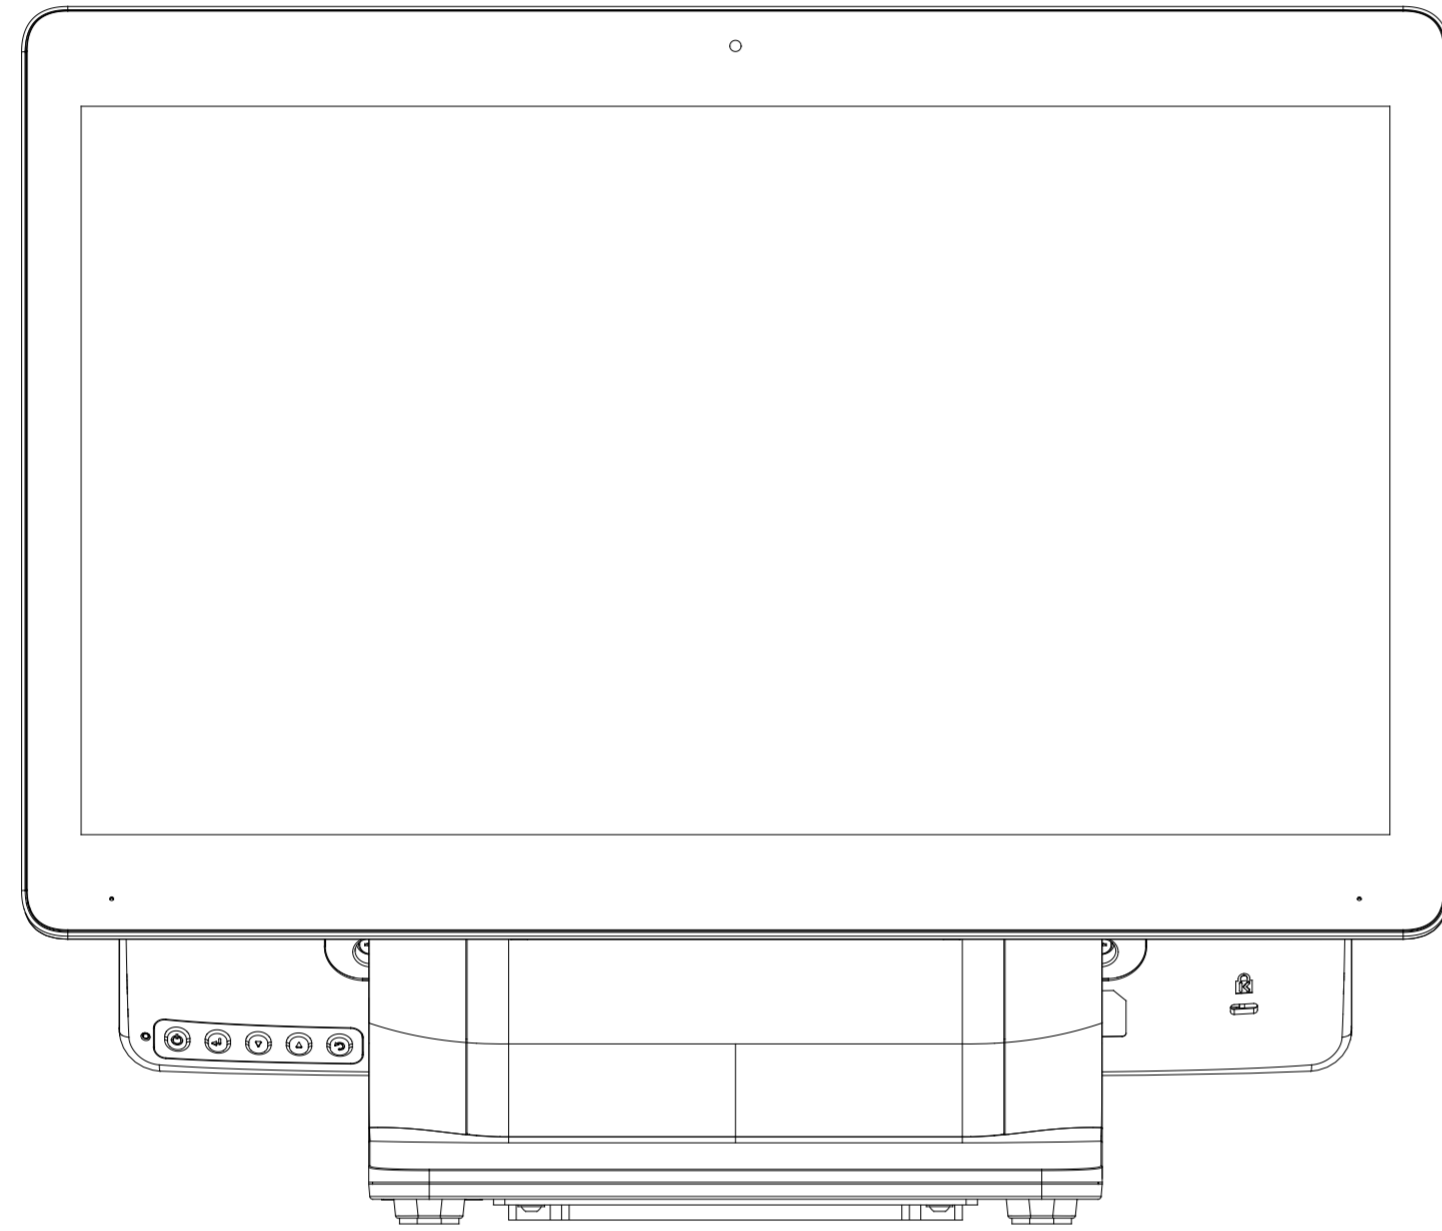

I-SERIES 4.0 15.6"
CONFIGURED FOR FLIP

DIMENSIONS ARE IN MILLIMETERS

FLIP CONFIGURATION

HUB I/O

SHEET 1 OF 5

elo

MS602819

DATE: 09/21/21

REV: A

I-SERIES 4.0 15.6"
ET1002L CUSTOMER DISPLAY

I-SERIES 4.0 15.6"
ET1302L CUSTOMER DISPLAY

I-SERIES 4.0 15.6"
ET1502L CUSTOMER DISPLAY

I-SERIES 4.0 10.1"
CONFIGURED FOR FLIP

FLIP CONFIGURATION