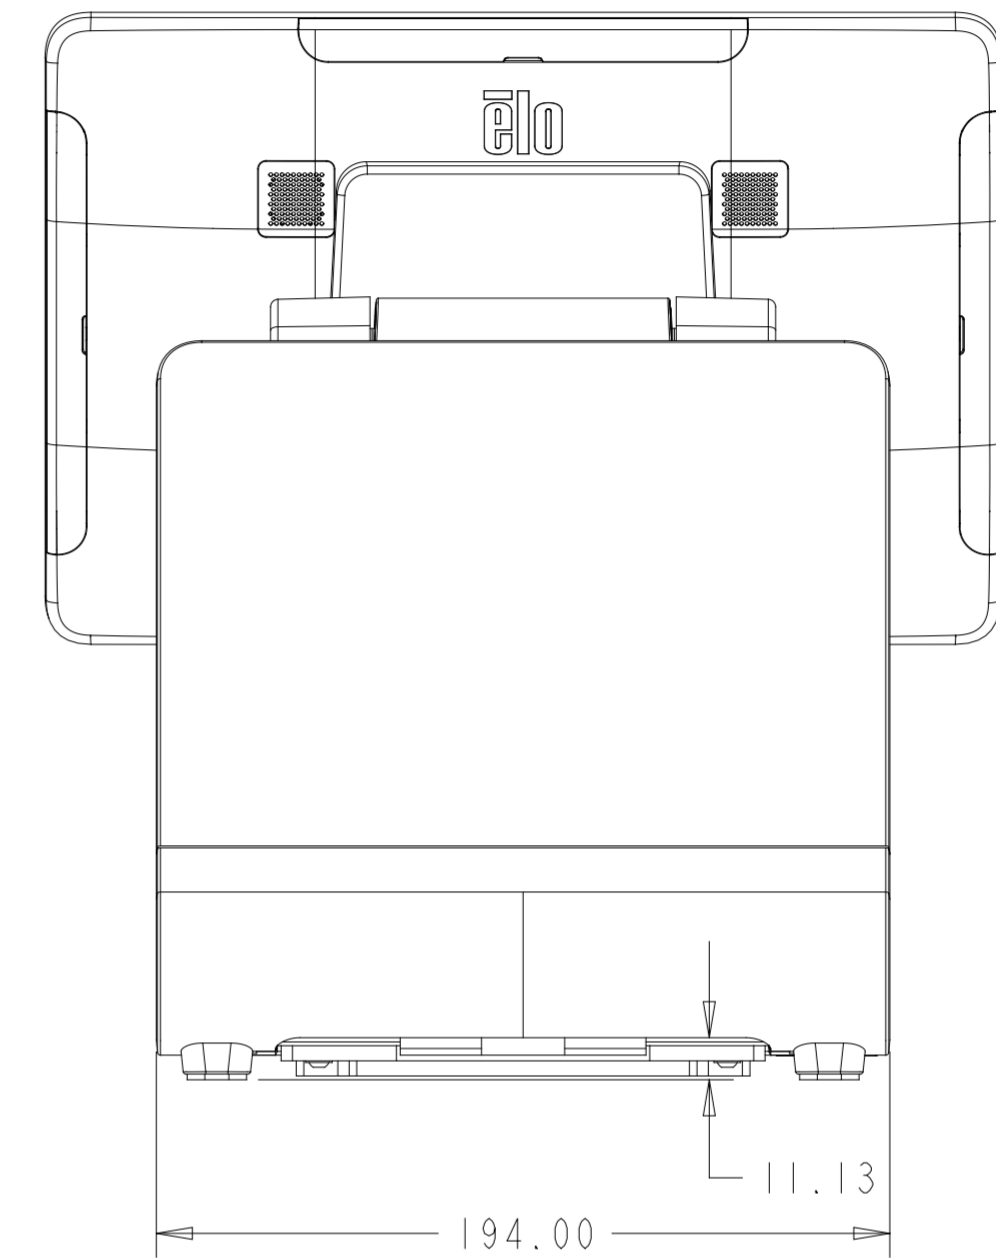

I-SERIES 4.0 15.6"
CONFIGURED FOR FLIP

DIMENSIONS ARE IN MILLIMETERS

FLIP CONFIGURATION

HUB I/O

SHEET 1 OF 5

elo

MS602819

DATE: 09/21/21

REV: A

I-SERIES 4.0 15.6"
ET1002L CUSTOMER DISPLAY

I-SERIES 4.0 15.6"
ET1302L CUSTOMER DISPLAY

I-SERIES 4.0 15.6"
ET1502L CUSTOMER DISPLAY

I-SERIES 4.0 10.1"
CONFIGURED FOR FLIP

FLIP CONFIGURATION