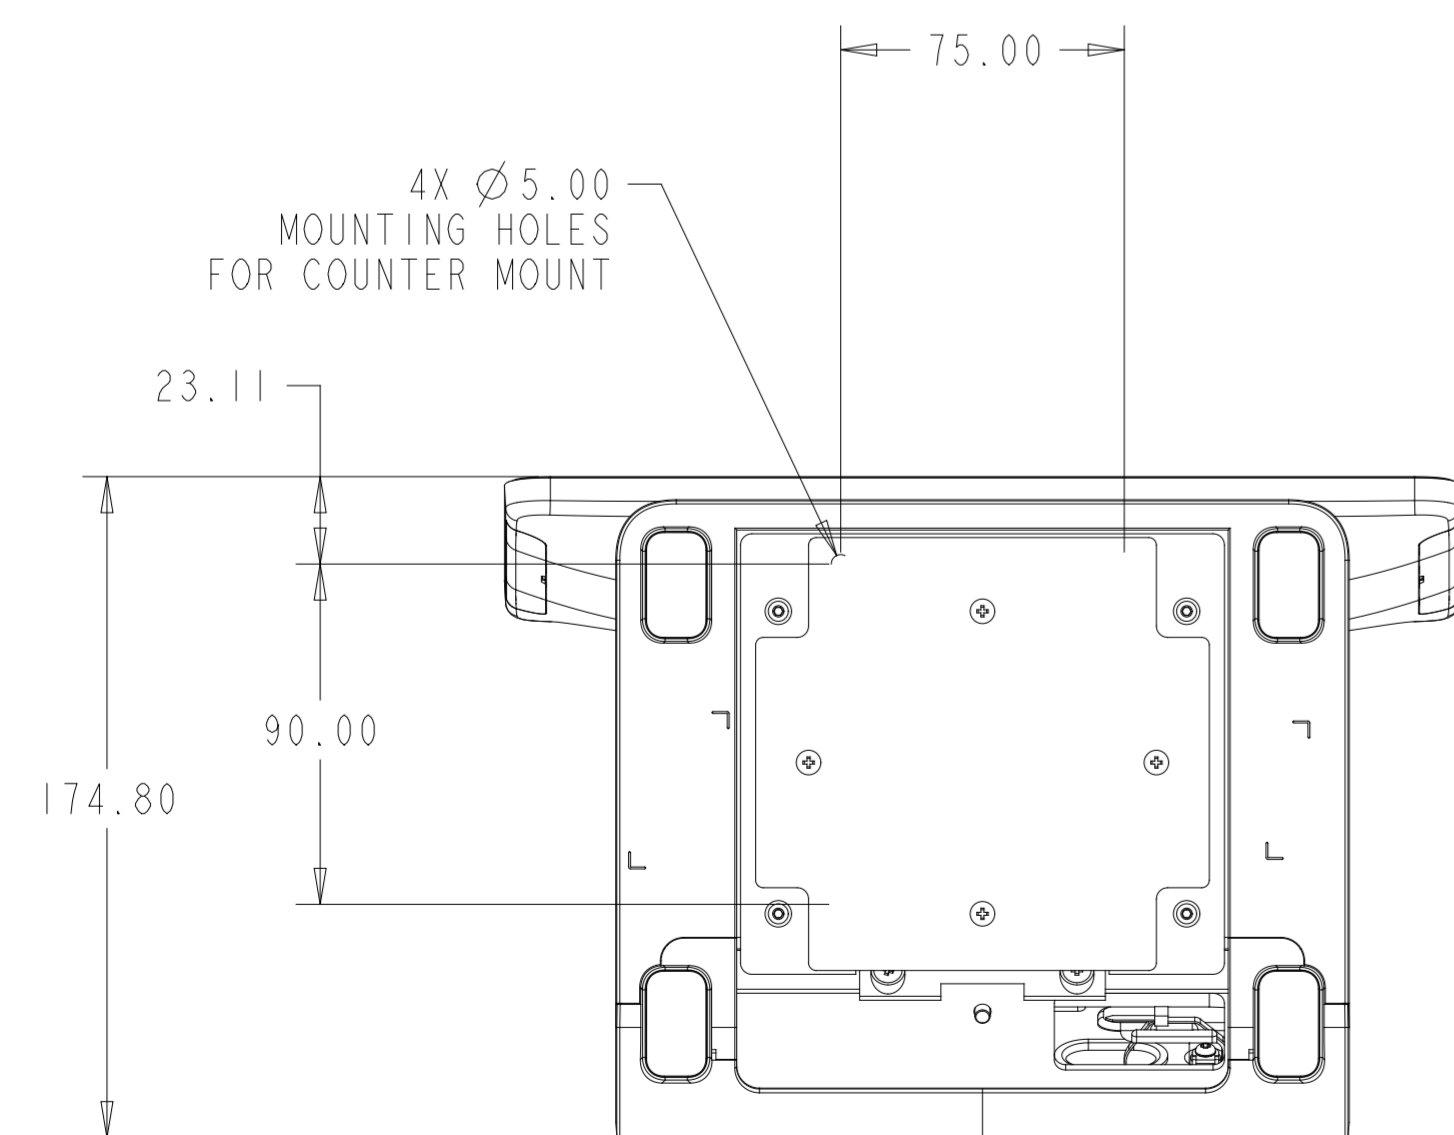

I-SERIES 4.0 15.6"
CONFIGURED FOR FLIP

DIMENSIONS ARE IN MILLIMETERS

FLIP CONFIGURATION

HUB I/O

SHEET 1 OF 5

elo

MS602819

DATE: 09/21/21

REV: A

I-SERIES 4.0 15.6"
ET1002L CUSTOMER DISPLAY

I-SERIES 4.0 15.6"
ET1302L CUSTOMER DISPLAY

I-SERIES 4.0 15.6"
ET1502L CUSTOMER DISPLAY

I-SERIES 4.0 10.1"
CONFIGURED FOR FLIP

FLIP CONFIGURATION