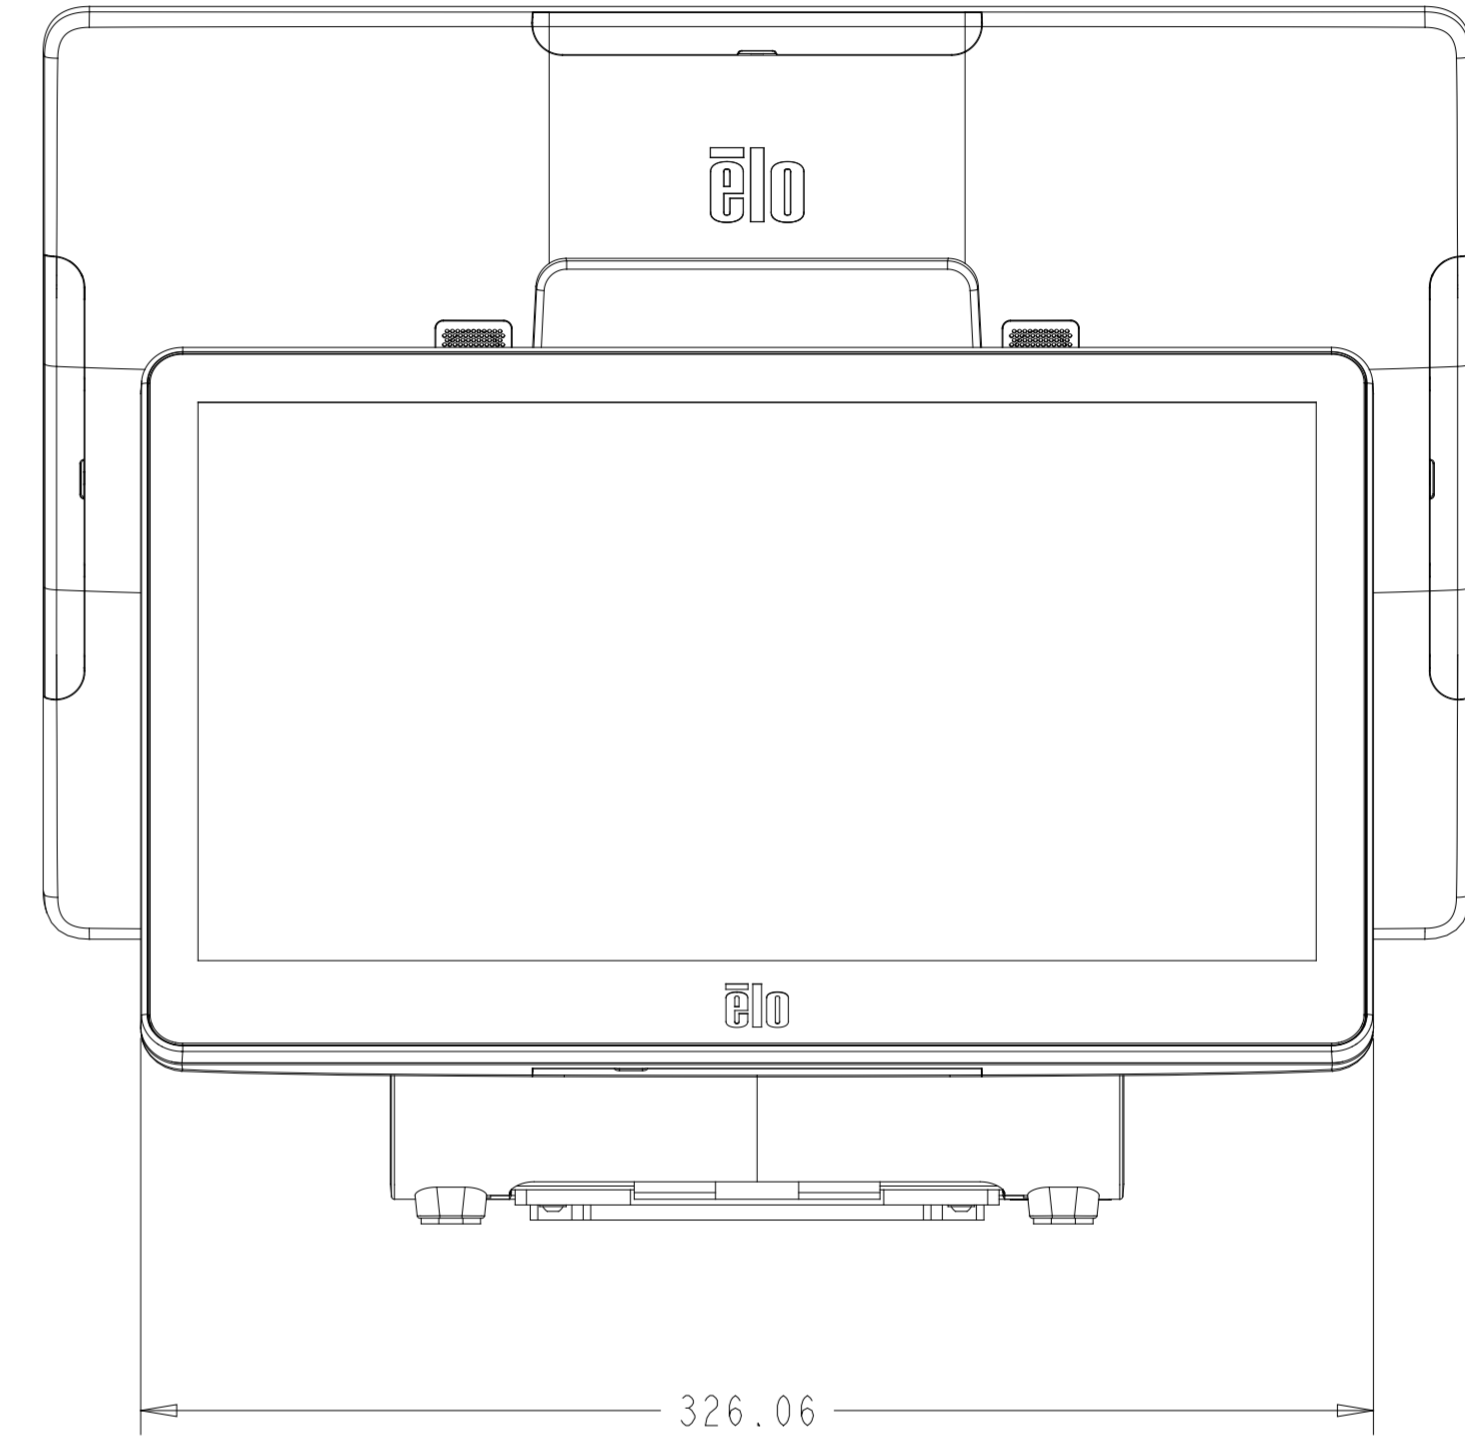

I-SERIES 4.0 15.6"
CONFIGURED FOR FLIP

DIMENSIONS ARE IN MILLIMETERS

FLIP CONFIGURATION

HUB I/O

SHEET 1 OF 5

elo

MS602819

DATE: 09/21/21

REV: A

I-SERIES 4.0 15.6"
ET1002L CUSTOMER DISPLAY

I-SERIES 4.0 15.6"
ET1302L CUSTOMER DISPLAY

I-SERIES 4.0 15.6"
ET1502L CUSTOMER DISPLAY

I-SERIES 4.0 10.1"
CONFIGURED FOR FLIP

FLIP CONFIGURATION