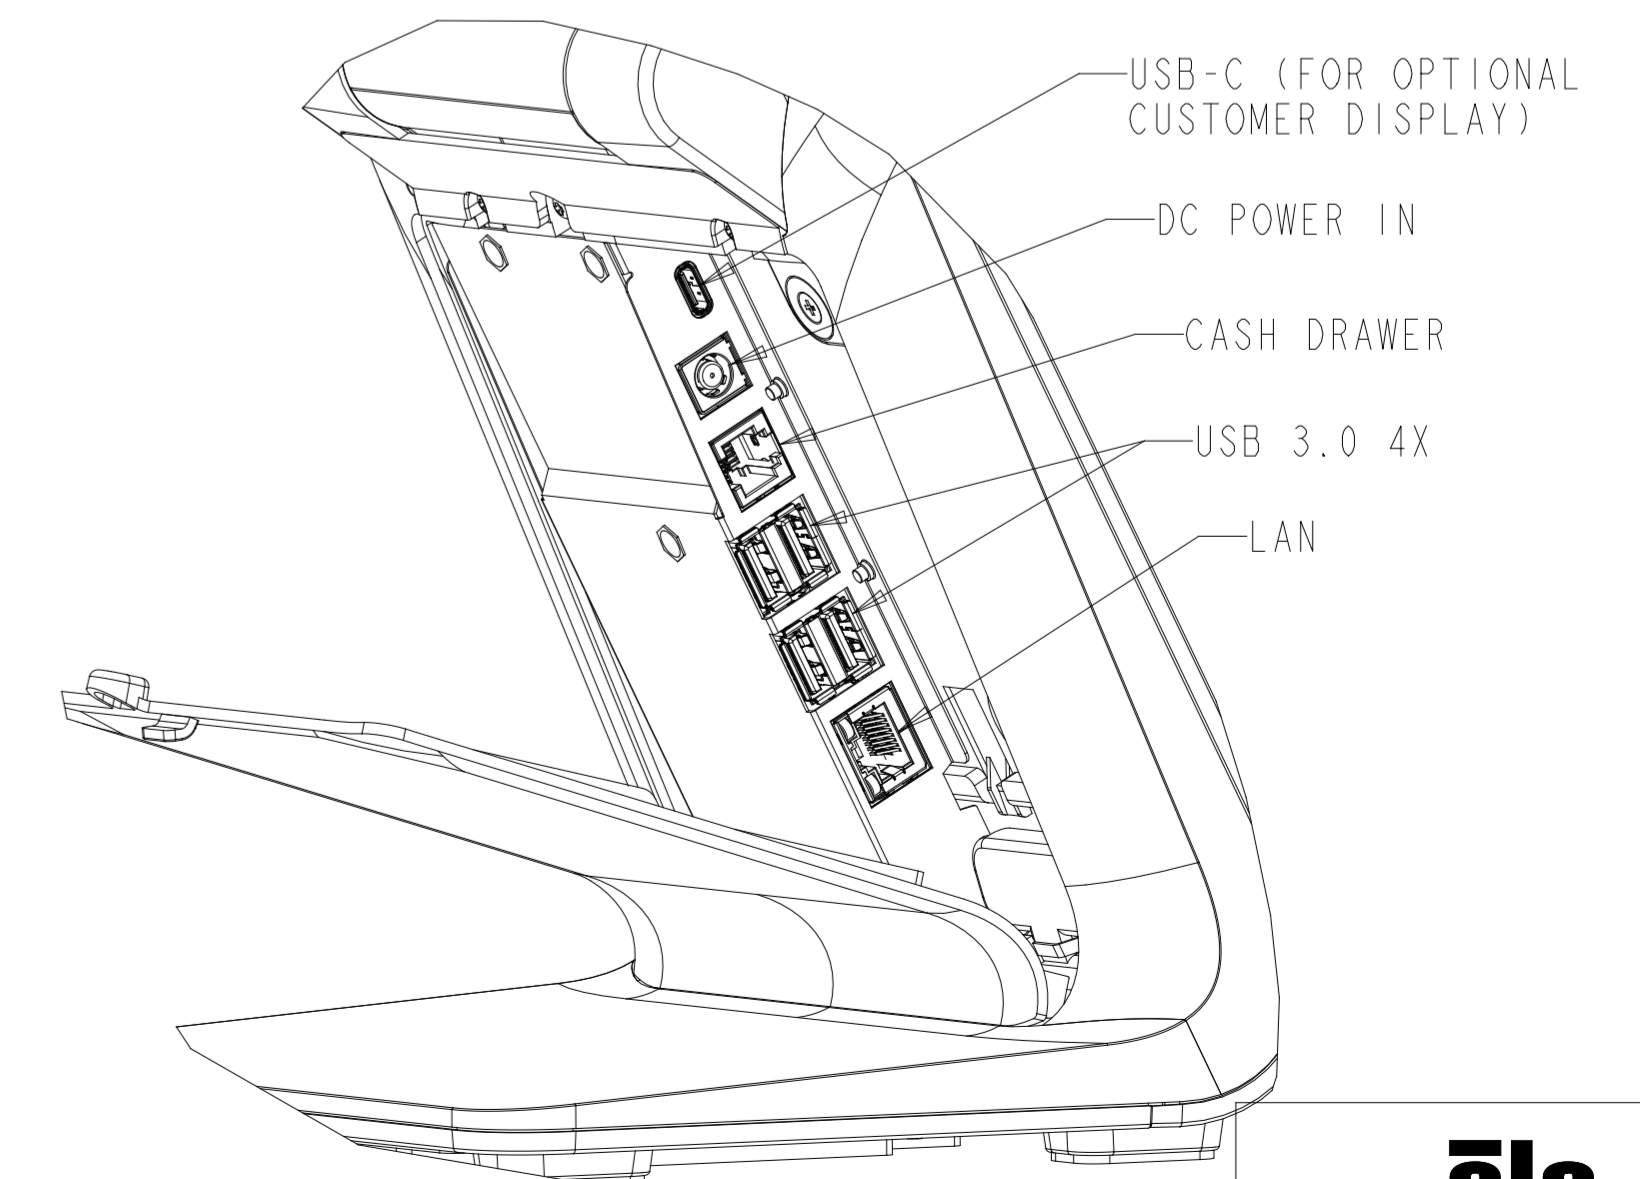

I-SERIES 4.0 15.6"
CONFIGURED FOR FLIP

DIMENSIONS ARE IN MILLIMETERS

FLIP CONFIGURATION

HUB I/O

SHEET 1 OF 5

elo

MS602819

DATE: 09/21/21

REV: A

I-SERIES 4.0 15.6"
ET1002L CUSTOMER DISPLAY

I-SERIES 4.0 15.6"
ET1302L CUSTOMER DISPLAY

I-SERIES 4.0 15.6"
ET1502L CUSTOMER DISPLAY

I-SERIES 4.0 10.1"
CONFIGURED FOR FLIP

FLIP CONFIGURATION