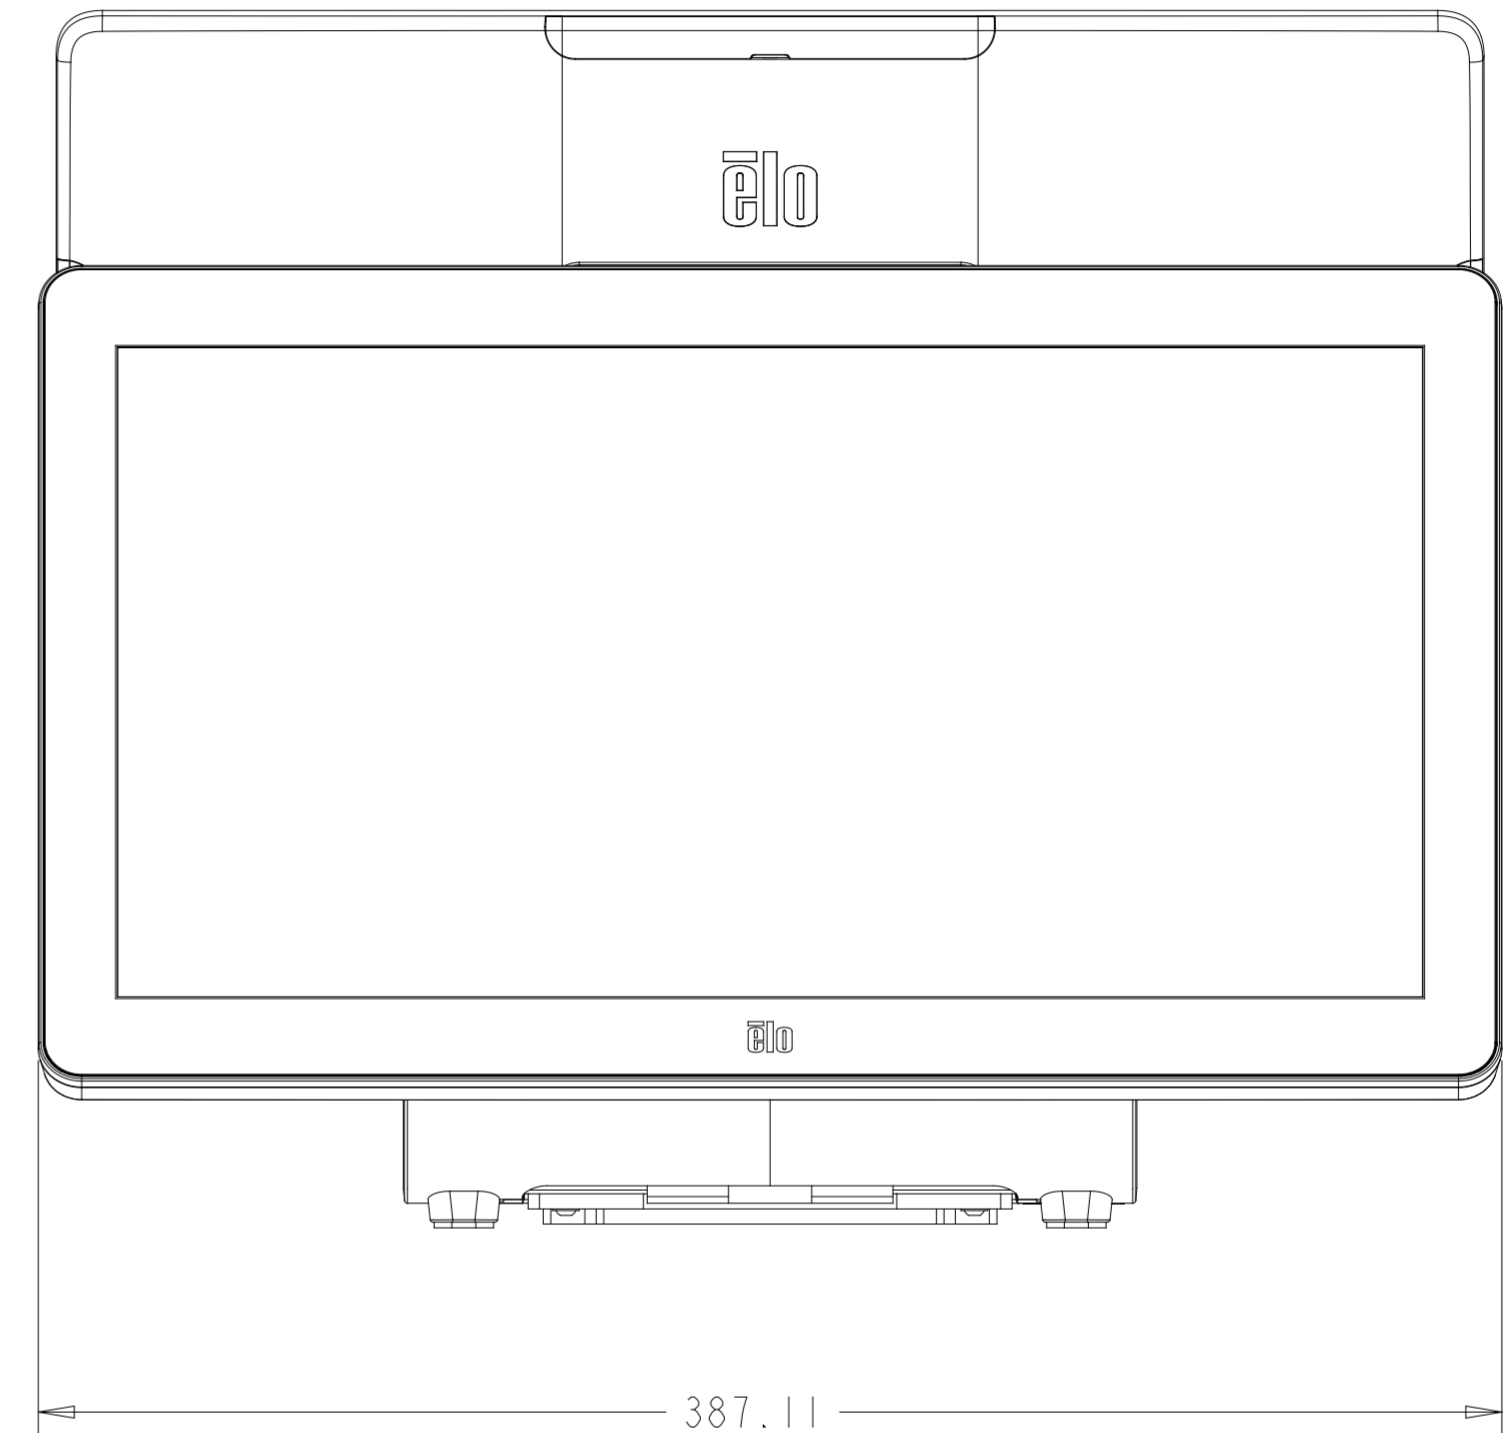

I-SERIES 4.0 15.6"
CONFIGURED FOR FLIP

DIMENSIONS ARE IN MILLIMETERS

FLIP CONFIGURATION

HUB I/O

SHEET 1 OF 5

elo

MS602819

DATE: 09/21/21

REV: A

I-SERIES 4.0 15.6"
ET1002L CUSTOMER DISPLAY

I-SERIES 4.0 15.6"
ET1302L CUSTOMER DISPLAY

I-SERIES 4.0 15.6"
ET1502L CUSTOMER DISPLAY

I-SERIES 4.0 10.1"
CONFIGURED FOR FLIP

FLIP CONFIGURATION