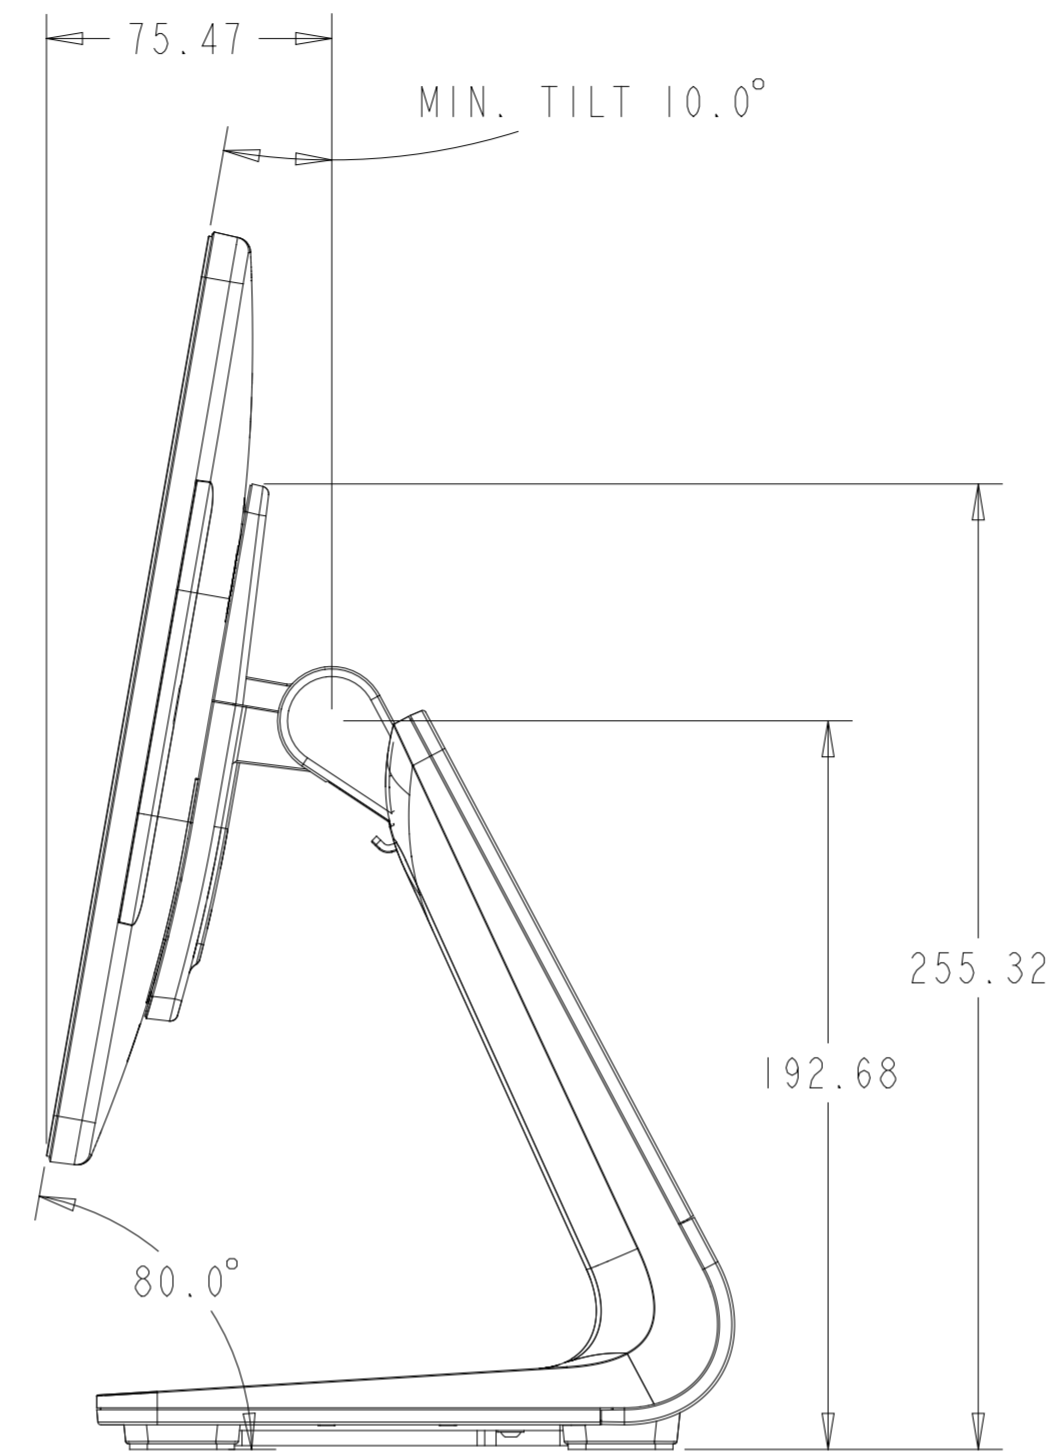

I-SERIES 4.0 15.6"
CONFIGURED FOR FLIP

DIMENSIONS ARE IN MILLIMETERS

FLIP CONFIGURATION

HUB I/O

SHEET 1 OF 5

elo

MS602819

DATE: 09/21/21

REV: A

I-SERIES 4.0 15.6"
ET1002L CUSTOMER DISPLAY

I-SERIES 4.0 15.6"
ET1302L CUSTOMER DISPLAY

I-SERIES 4.0 15.6"
ET1502L CUSTOMER DISPLAY

I-SERIES 4.0 10.1"
CONFIGURED FOR FLIP

FLIP CONFIGURATION