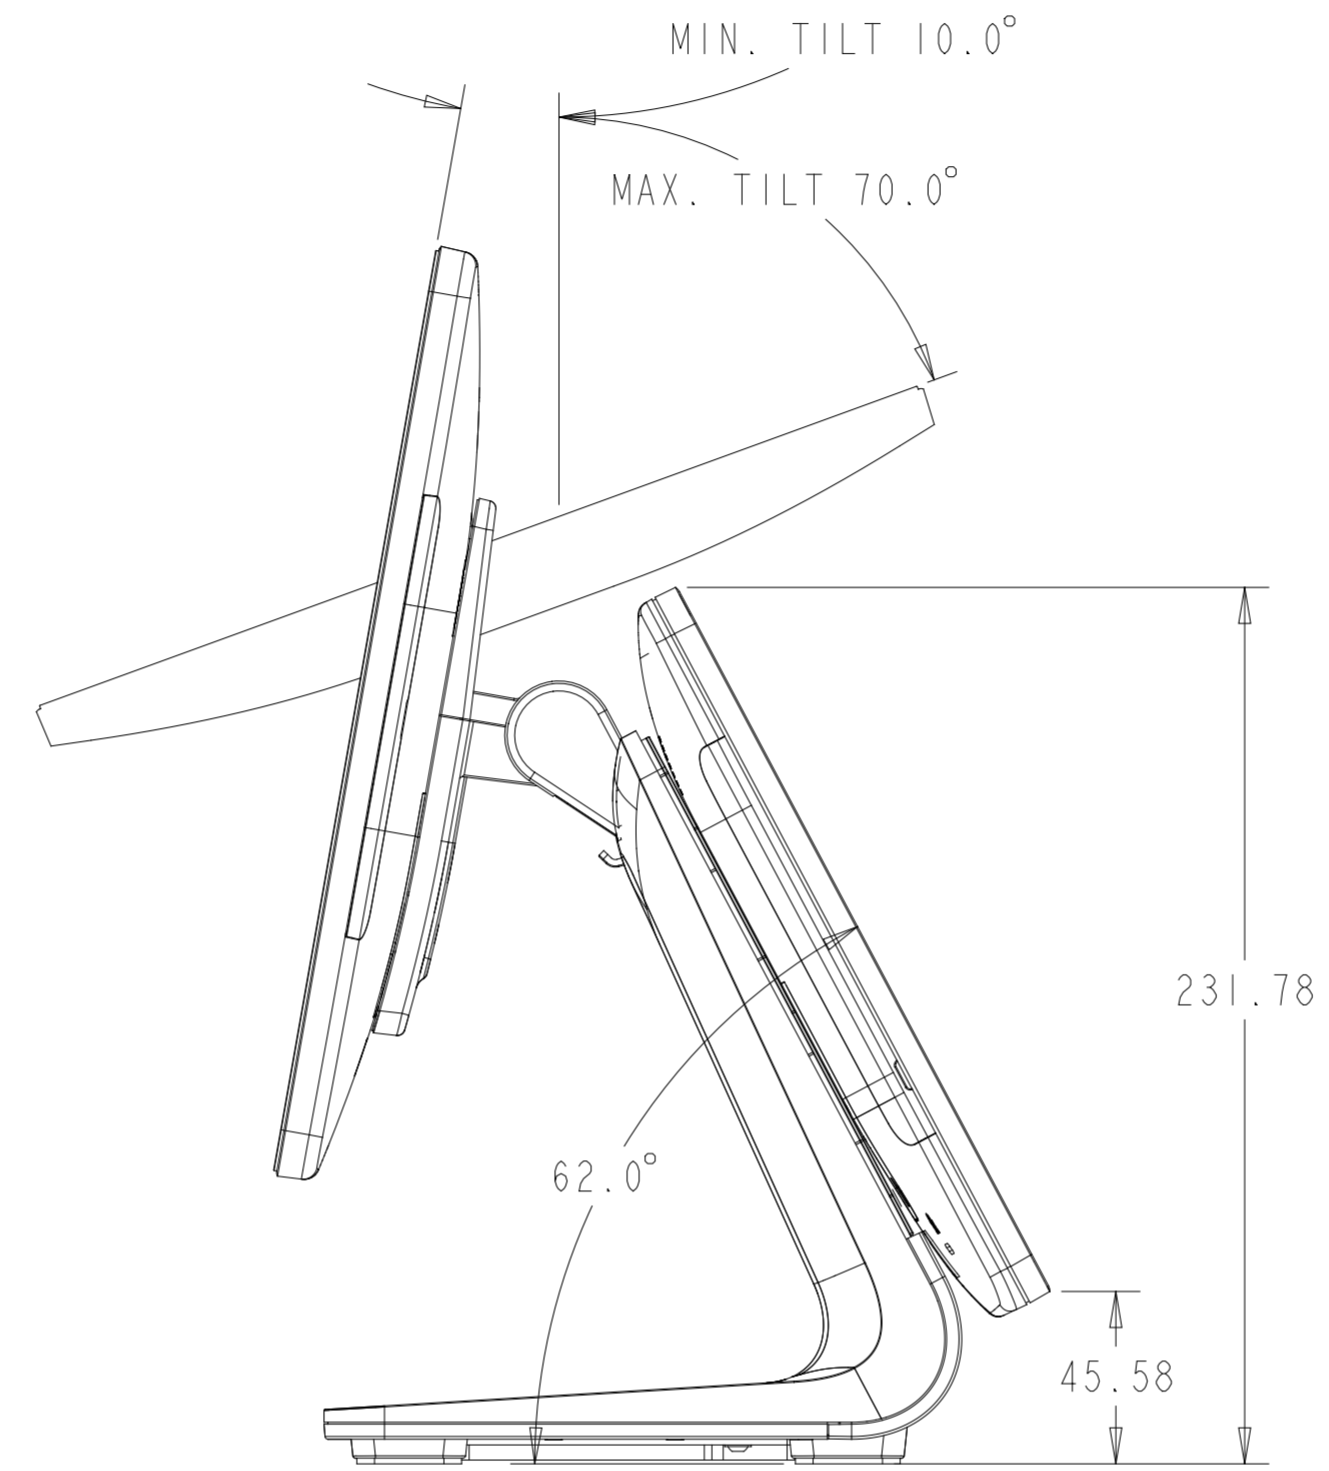

I-SERIES 4.0 15.6"
CONFIGURED FOR FLIP

DIMENSIONS ARE IN MILLIMETERS

FLIP CONFIGURATION

HUB I/O

SHEET 1 OF 5

elo

MS602819

DATE: 09/21/21

REV: A

I-SERIES 4.0 15.6"
ET1002L CUSTOMER DISPLAY

I-SERIES 4.0 15.6"
ET1302L CUSTOMER DISPLAY

I-SERIES 4.0 15.6"
ET1502L CUSTOMER DISPLAY

I-SERIES 4.0 10.1"
CONFIGURED FOR FLIP

FLIP CONFIGURATION