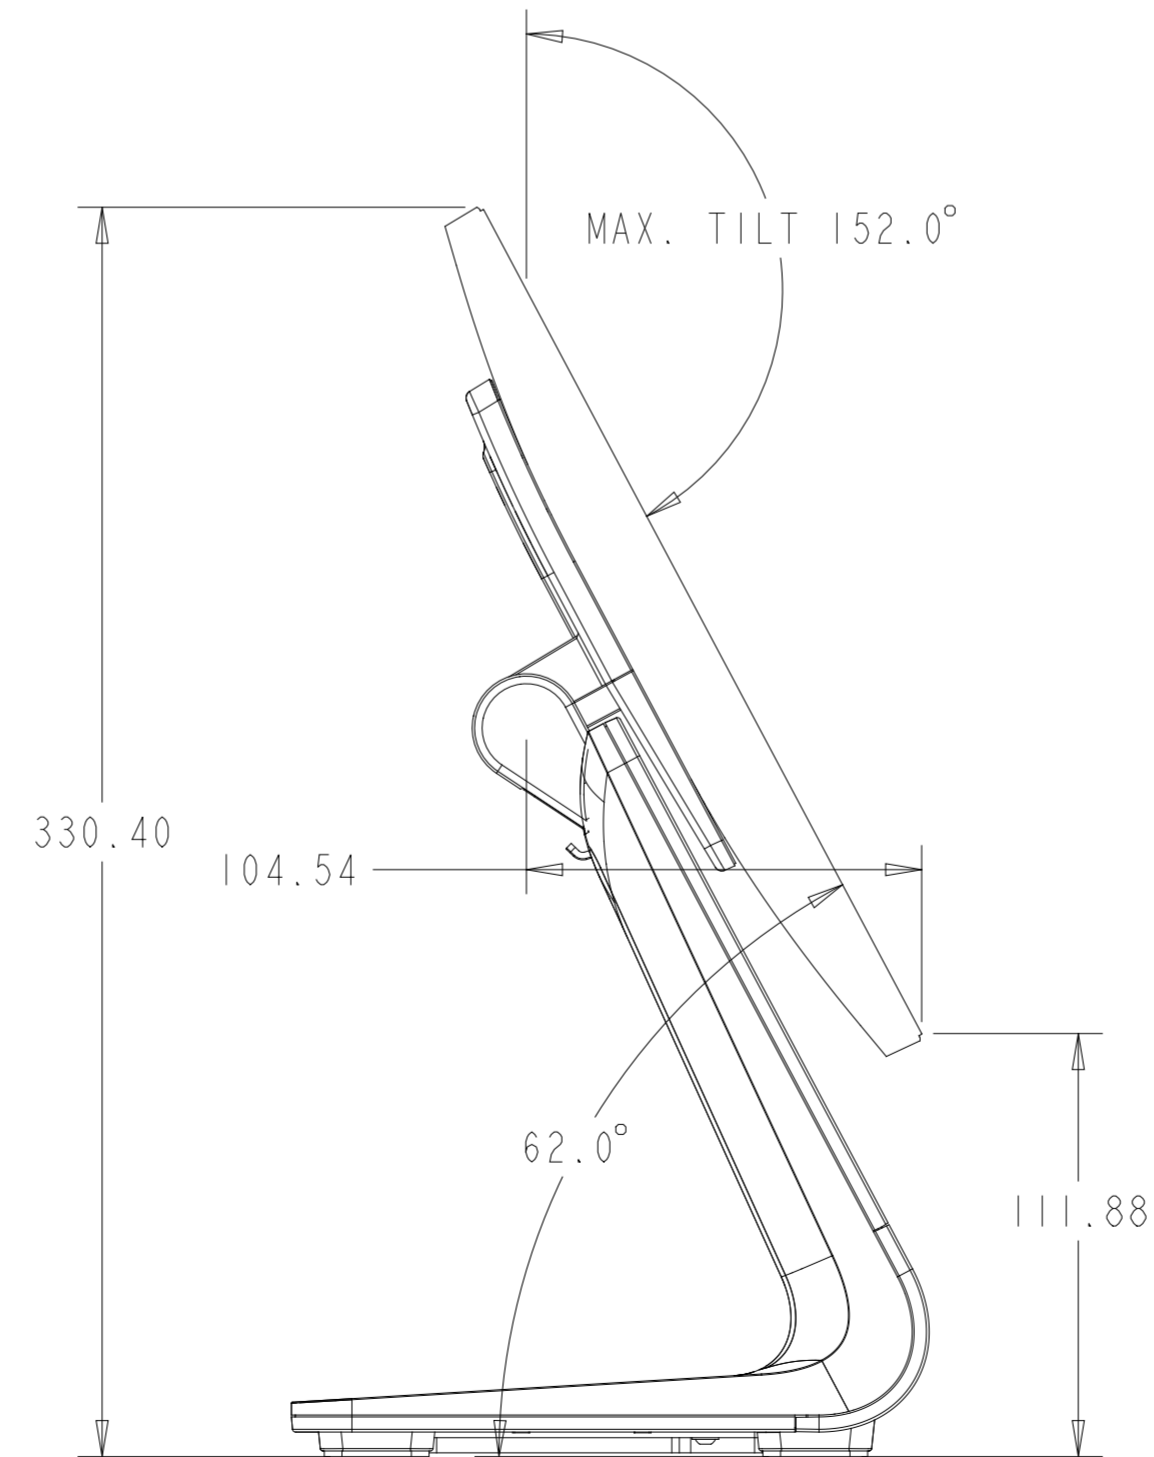

I-SERIES 4.0 15.6"
CONFIGURED FOR FLIP

DIMENSIONS ARE IN MILLIMETERS

FLIP CONFIGURATION

HUB I/O

SHEET 1 OF 5

elo

MS602819

DATE: 09/21/21

REV: A

I-SERIES 4.0 15.6"
ET1002L CUSTOMER DISPLAY

I-SERIES 4.0 15.6"
ET1302L CUSTOMER DISPLAY

I-SERIES 4.0 15.6"
ET1502L CUSTOMER DISPLAY

I-SERIES 4.0 10.1"
CONFIGURED FOR FLIP

FLIP CONFIGURATION