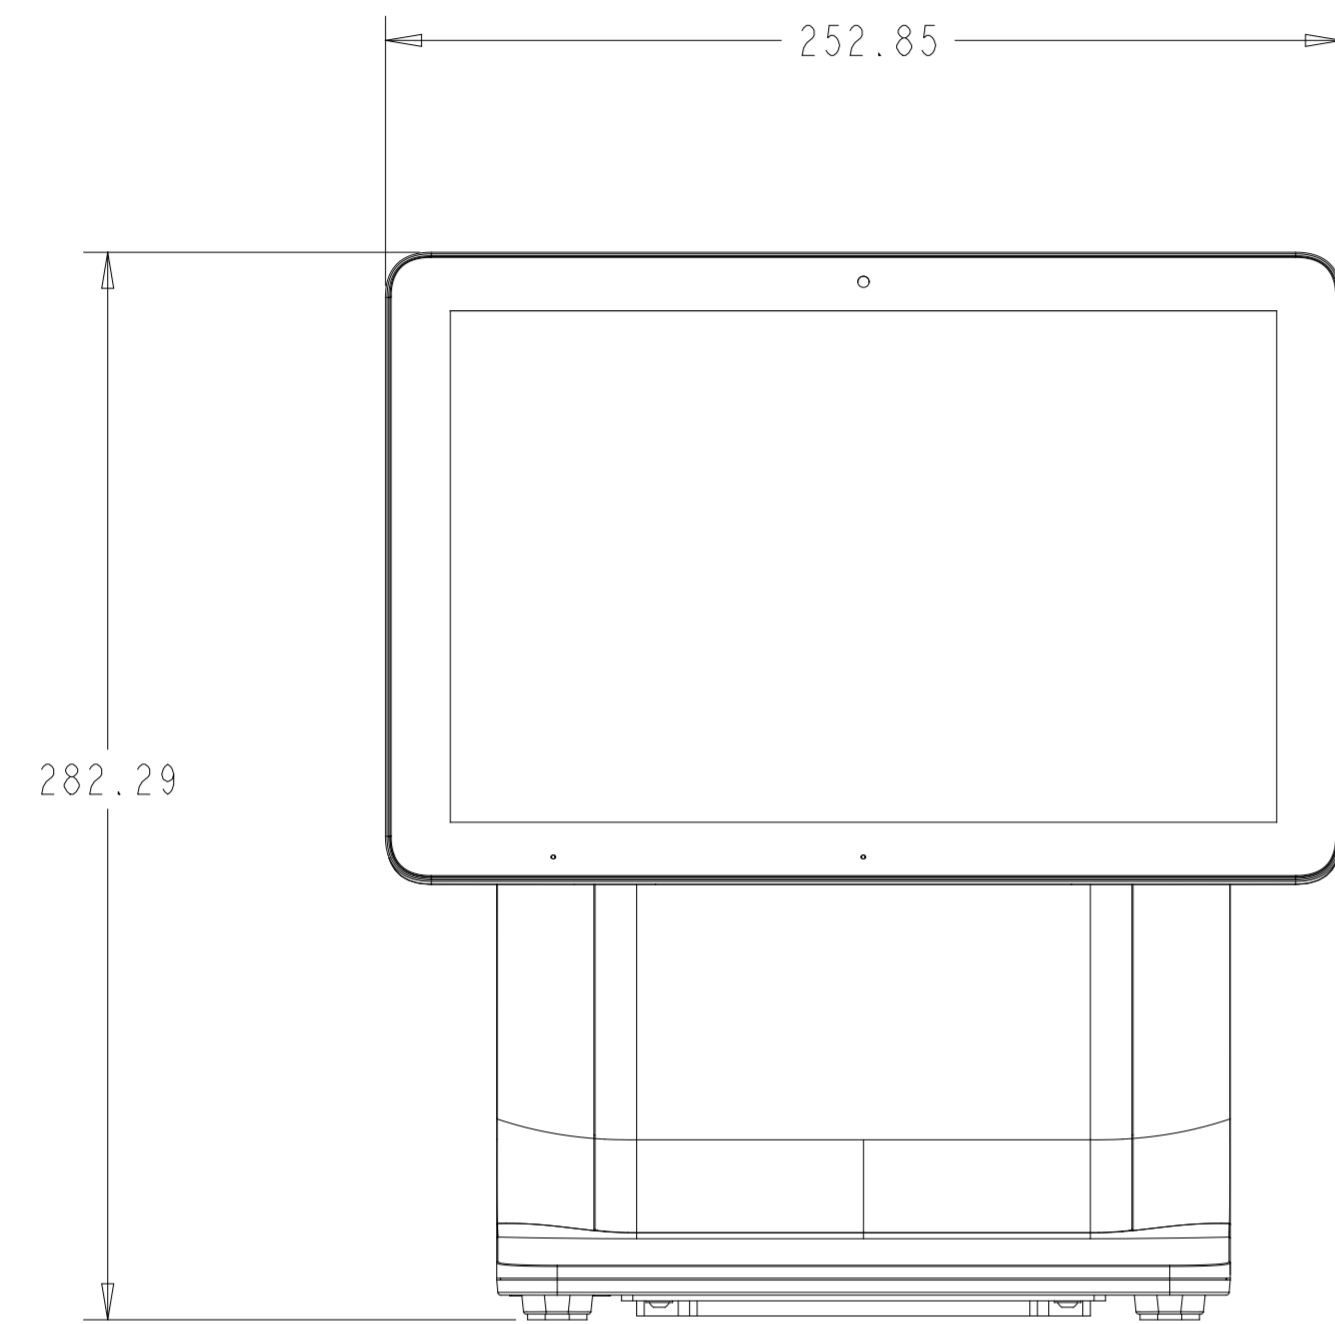

I-SERIES 4.0 15.6"
CONFIGURED FOR FLIP

DIMENSIONS ARE IN MILLIMETERS

FLIP CONFIGURATION

HUB I/O

SHEET 1 OF 5

elo

MS602819

DATE: 09/21/21

REV: A

I-SERIES 4.0 15.6"
ET1002L CUSTOMER DISPLAY

I-SERIES 4.0 15.6"
ET1302L CUSTOMER DISPLAY

I-SERIES 4.0 15.6"
ET1502L CUSTOMER DISPLAY

I-SERIES 4.0 10.1"
CONFIGURED FOR FLIP

FLIP CONFIGURATION