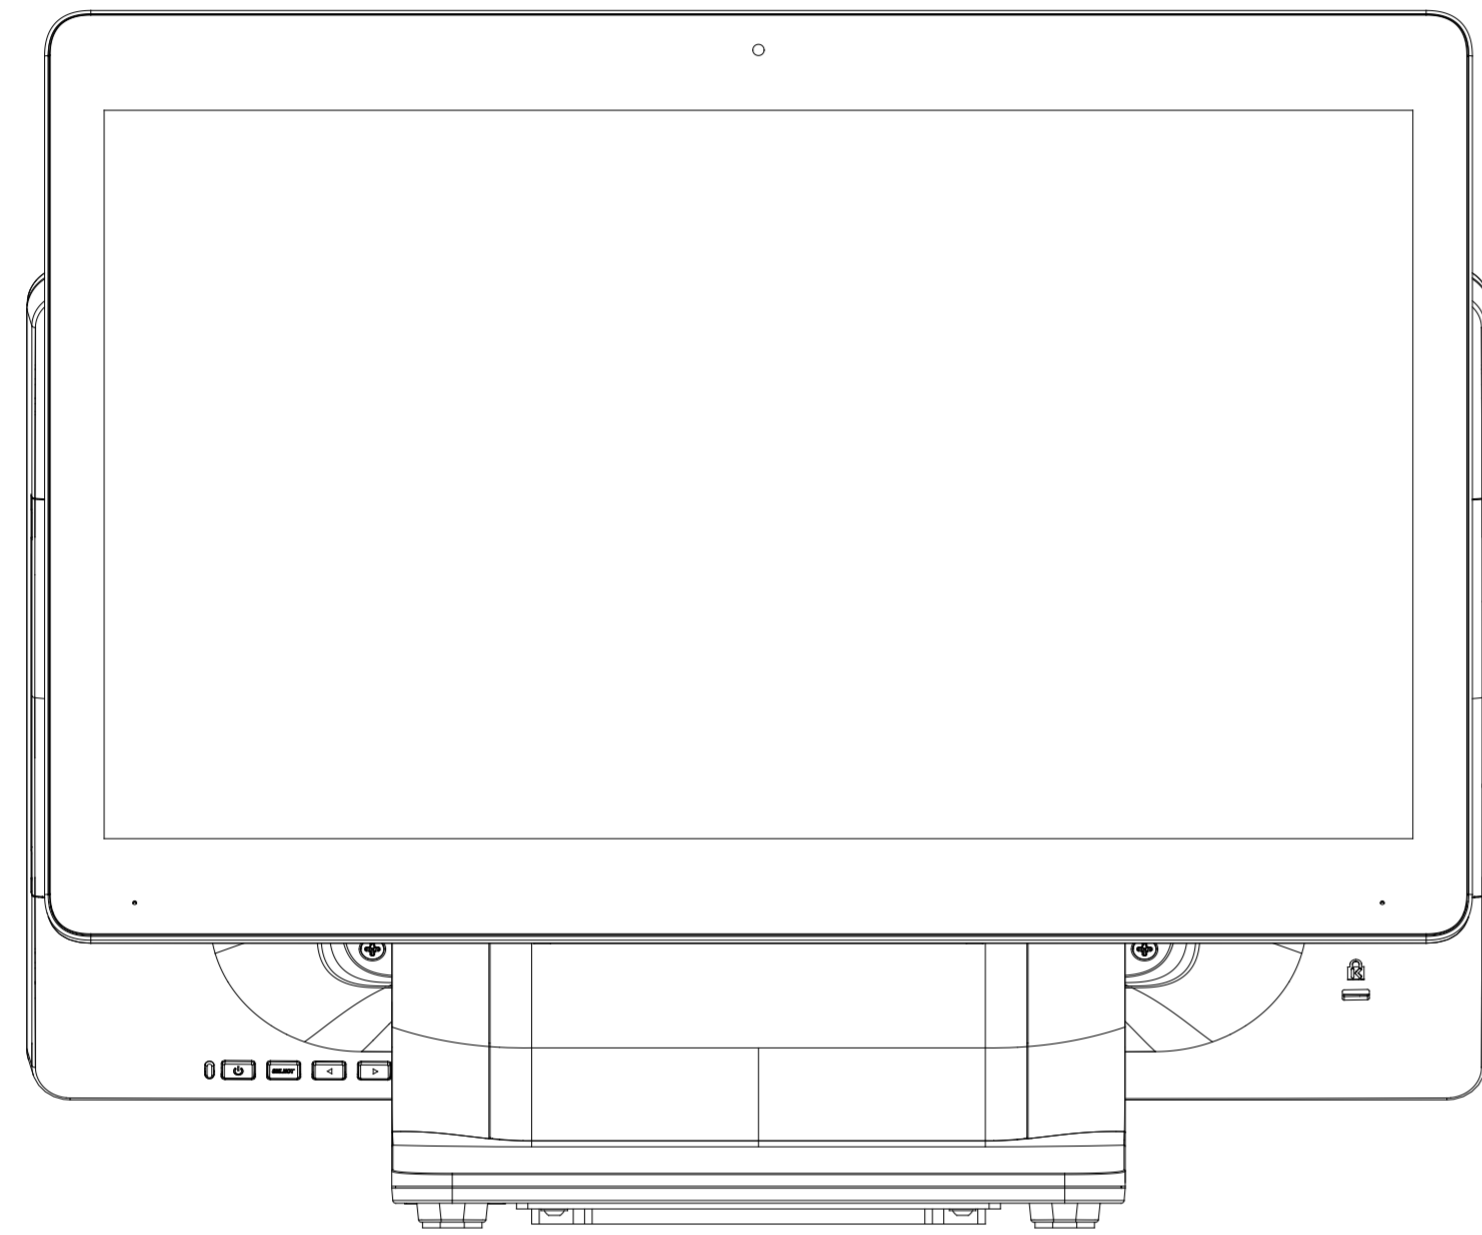

I-SERIES 4.0 15.6"
CONFIGURED FOR FLIP

DIMENSIONS ARE IN MILLIMETERS

FLIP CONFIGURATION

HUB I/O

SHEET 1 OF 5

elo

MS602819

DATE: 09/21/21

REV: A

I-SERIES 4.0 15.6"
ET1002L CUSTOMER DISPLAY

I-SERIES 4.0 15.6"
ET1302L CUSTOMER DISPLAY

I-SERIES 4.0 15.6"
ET1502L CUSTOMER DISPLAY

I-SERIES 4.0 10.1"
CONFIGURED FOR FLIP

FLIP CONFIGURATION