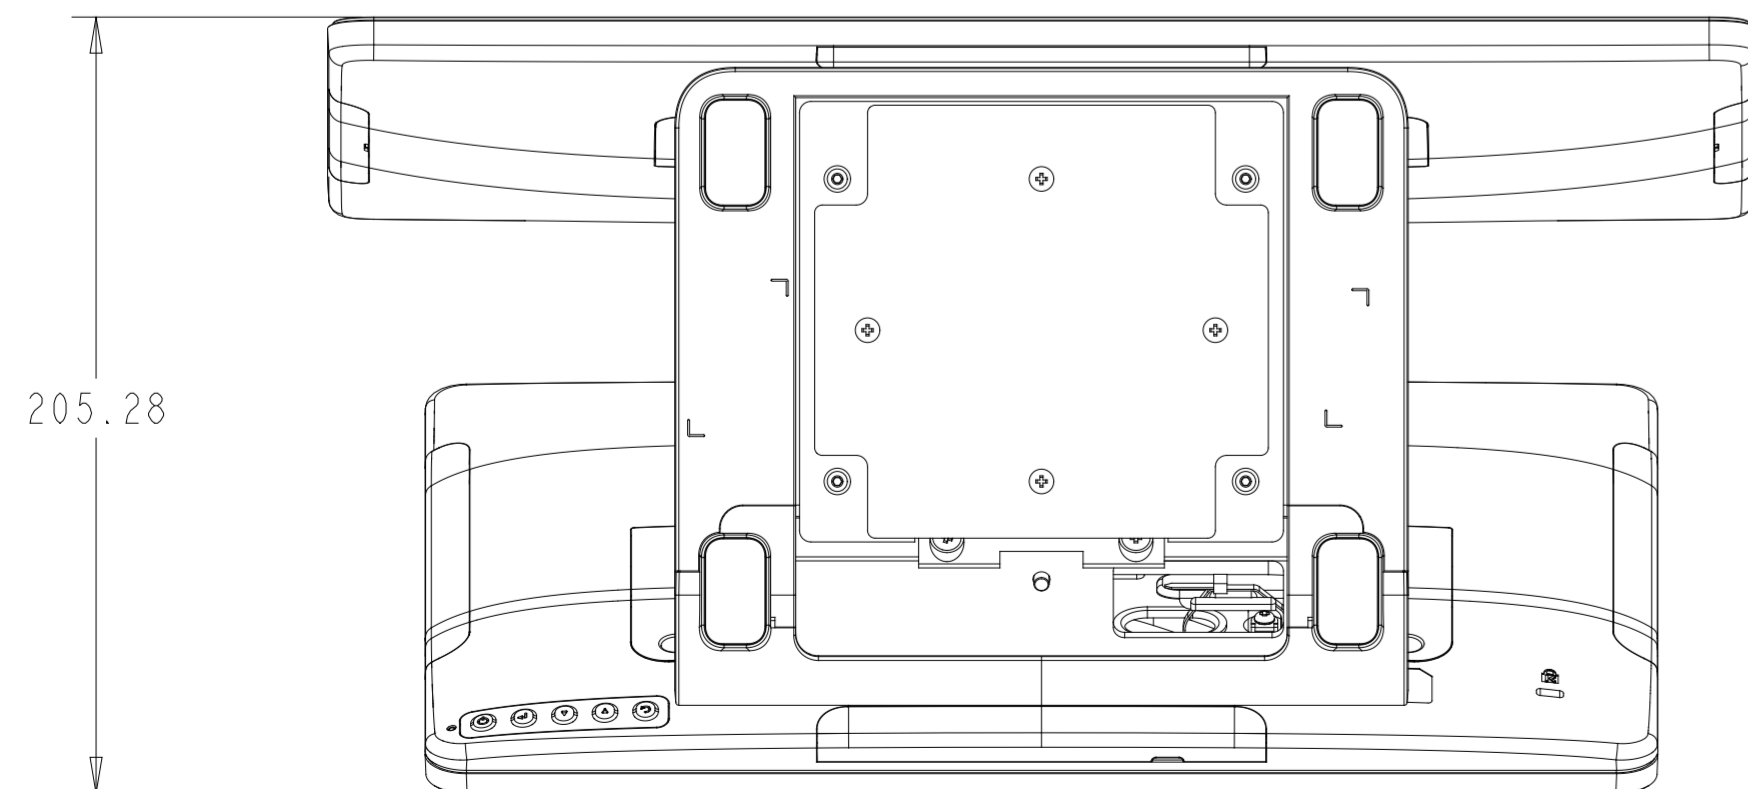

I-SERIES 4.0 15.6"
CONFIGURED FOR FLIP

DIMENSIONS ARE IN MILLIMETERS

FLIP CONFIGURATION

HUB I/O

SHEET 1 OF 5

elo

MS602819

DATE: 09/21/21

REV: A

I-SERIES 4.0 15.6"
ET1002L CUSTOMER DISPLAY

I-SERIES 4.0 15.6"
ET1302L CUSTOMER DISPLAY

I-SERIES 4.0 15.6"
ET1502L CUSTOMER DISPLAY

I-SERIES 4.0 10.1"
CONFIGURED FOR FLIP

FLIP CONFIGURATION