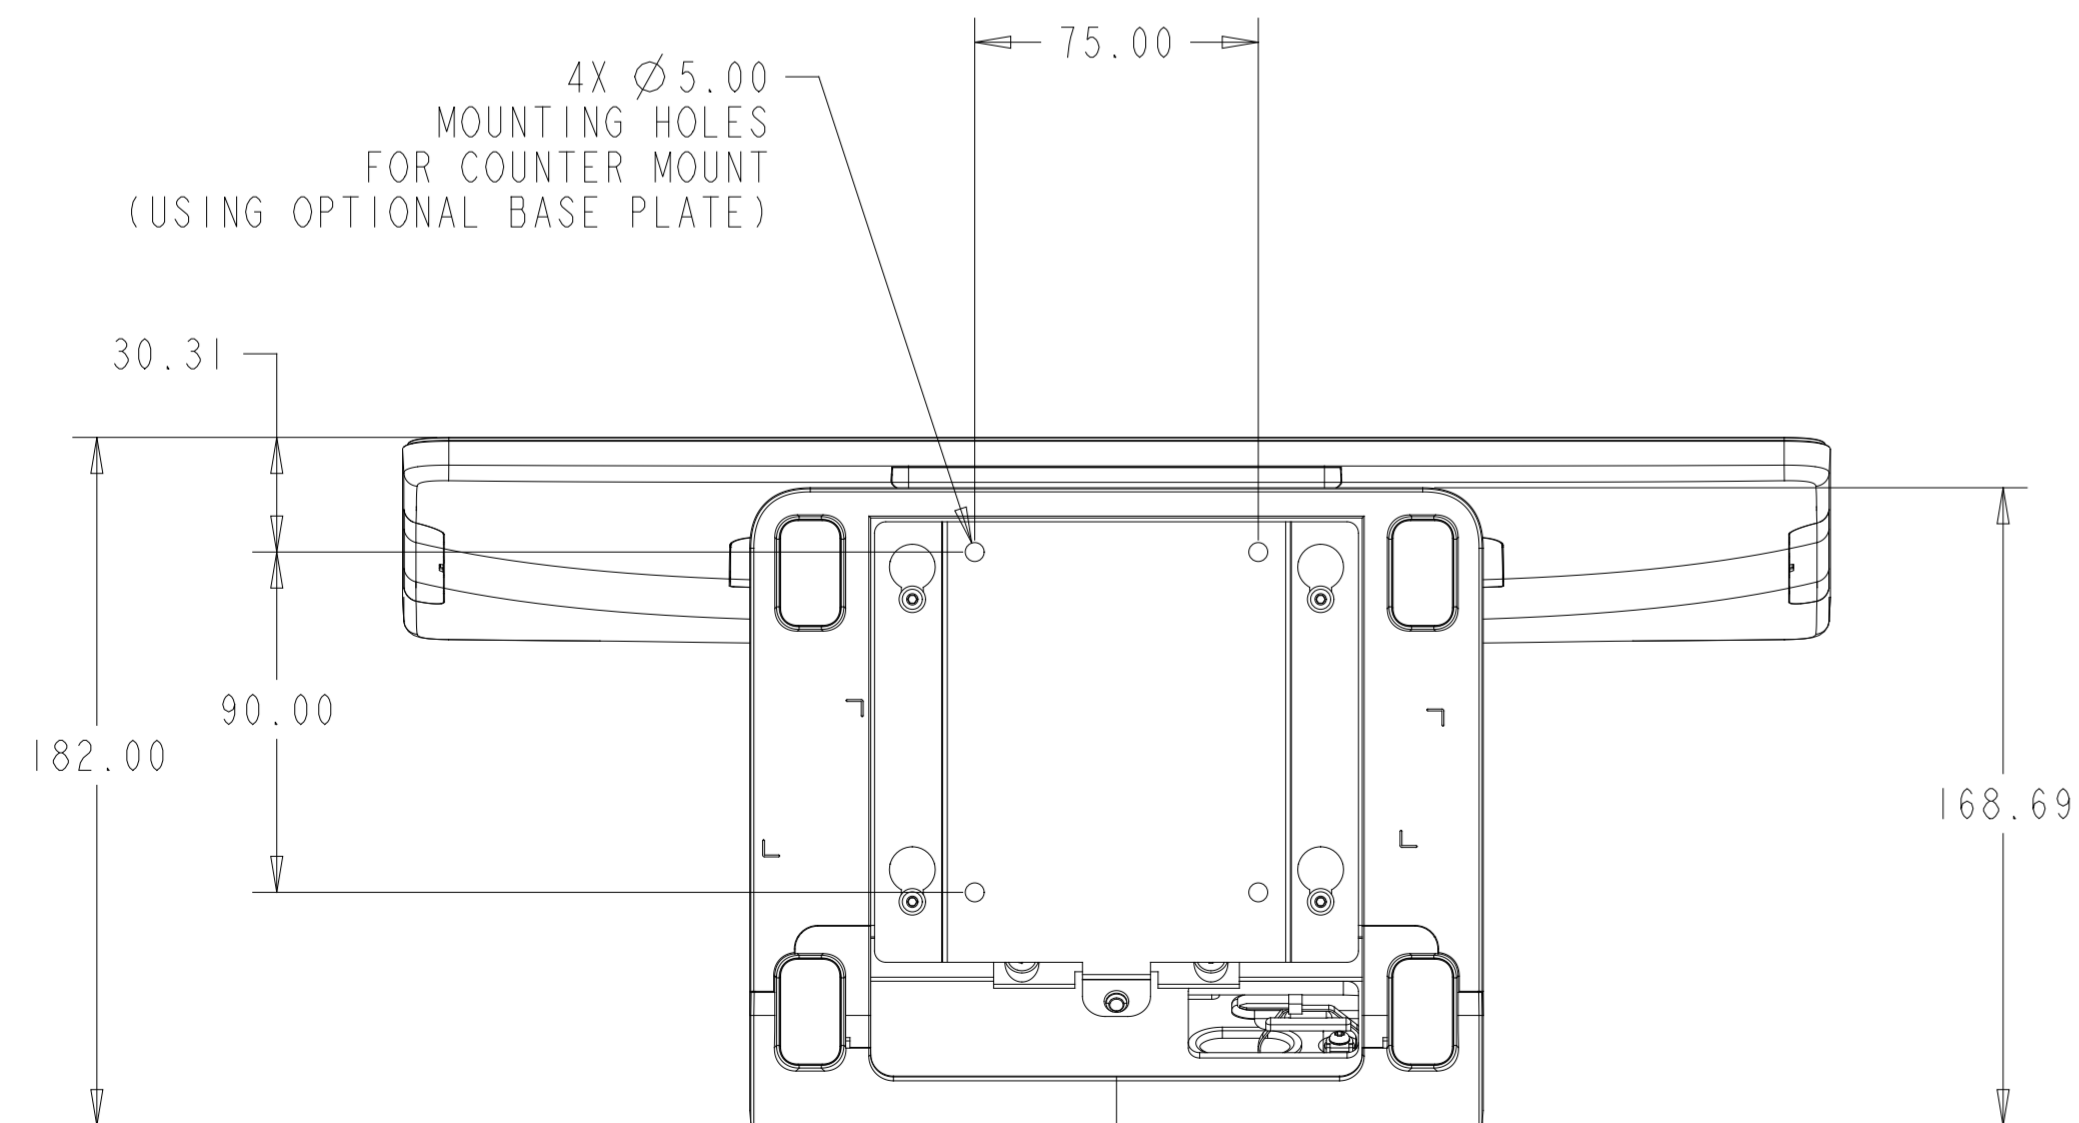

I-SERIES 4.0 15.6"
CONFIGURED FOR FLIP

DIMENSIONS ARE IN MILLIMETERS

FLIP CONFIGURATION

HUB I/O

SHEET 1 OF 5

elo

MS602819

DATE: 09/21/21

REV: A

I-SERIES 4.0 15.6"
ET1002L CUSTOMER DISPLAY

I-SERIES 4.0 15.6"
ET1302L CUSTOMER DISPLAY

I-SERIES 4.0 15.6"
ET1502L CUSTOMER DISPLAY

I-SERIES 4.0 10.1"
CONFIGURED FOR FLIP

FLIP CONFIGURATION