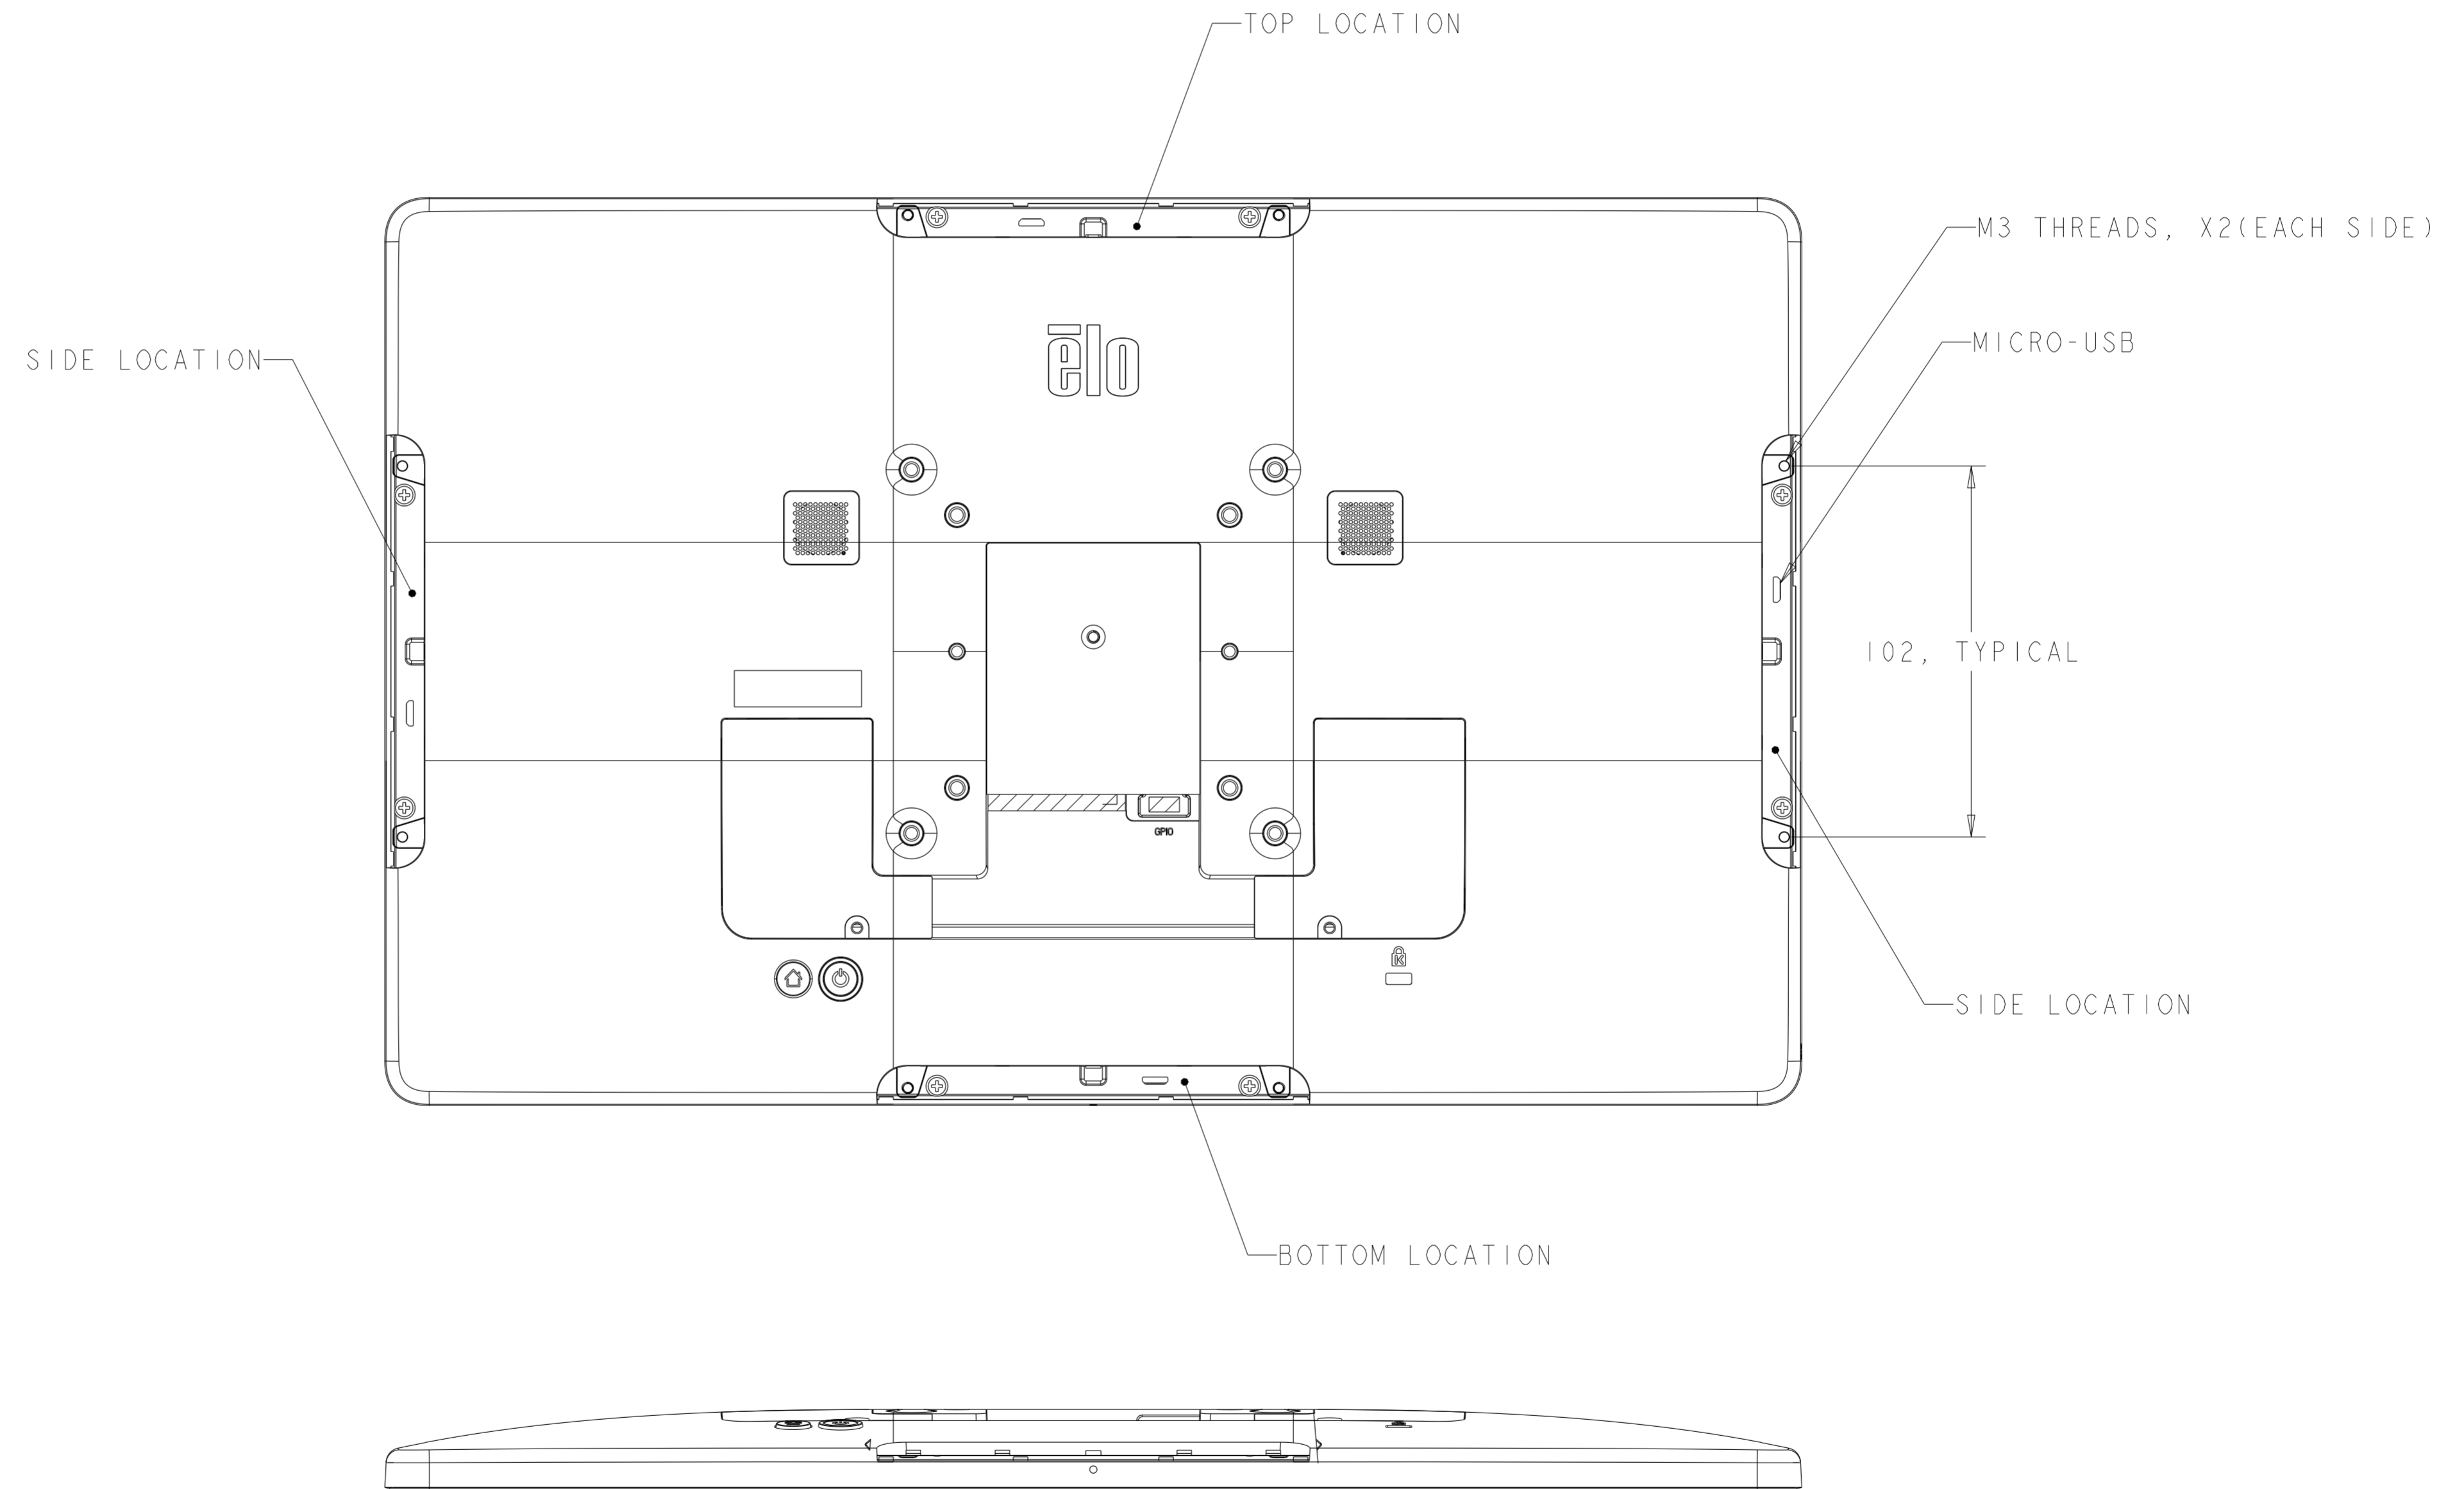

ELO PERIPHERAL MOUNTING INTERFACE (1 PER SIDE)
(SEE WEBSITE FOR DIMENSIONAL DRAWINGS OF COMPATIBLE PERIPHERALS)

POWER OVER ETHERNET (POE) ADAPTER KIT P/N: E413396
(OPTIONAL KIT, PURCHASED SEPARATELY)
POE COVER REMOVED AND POE PERIPHERAL INSTALLED