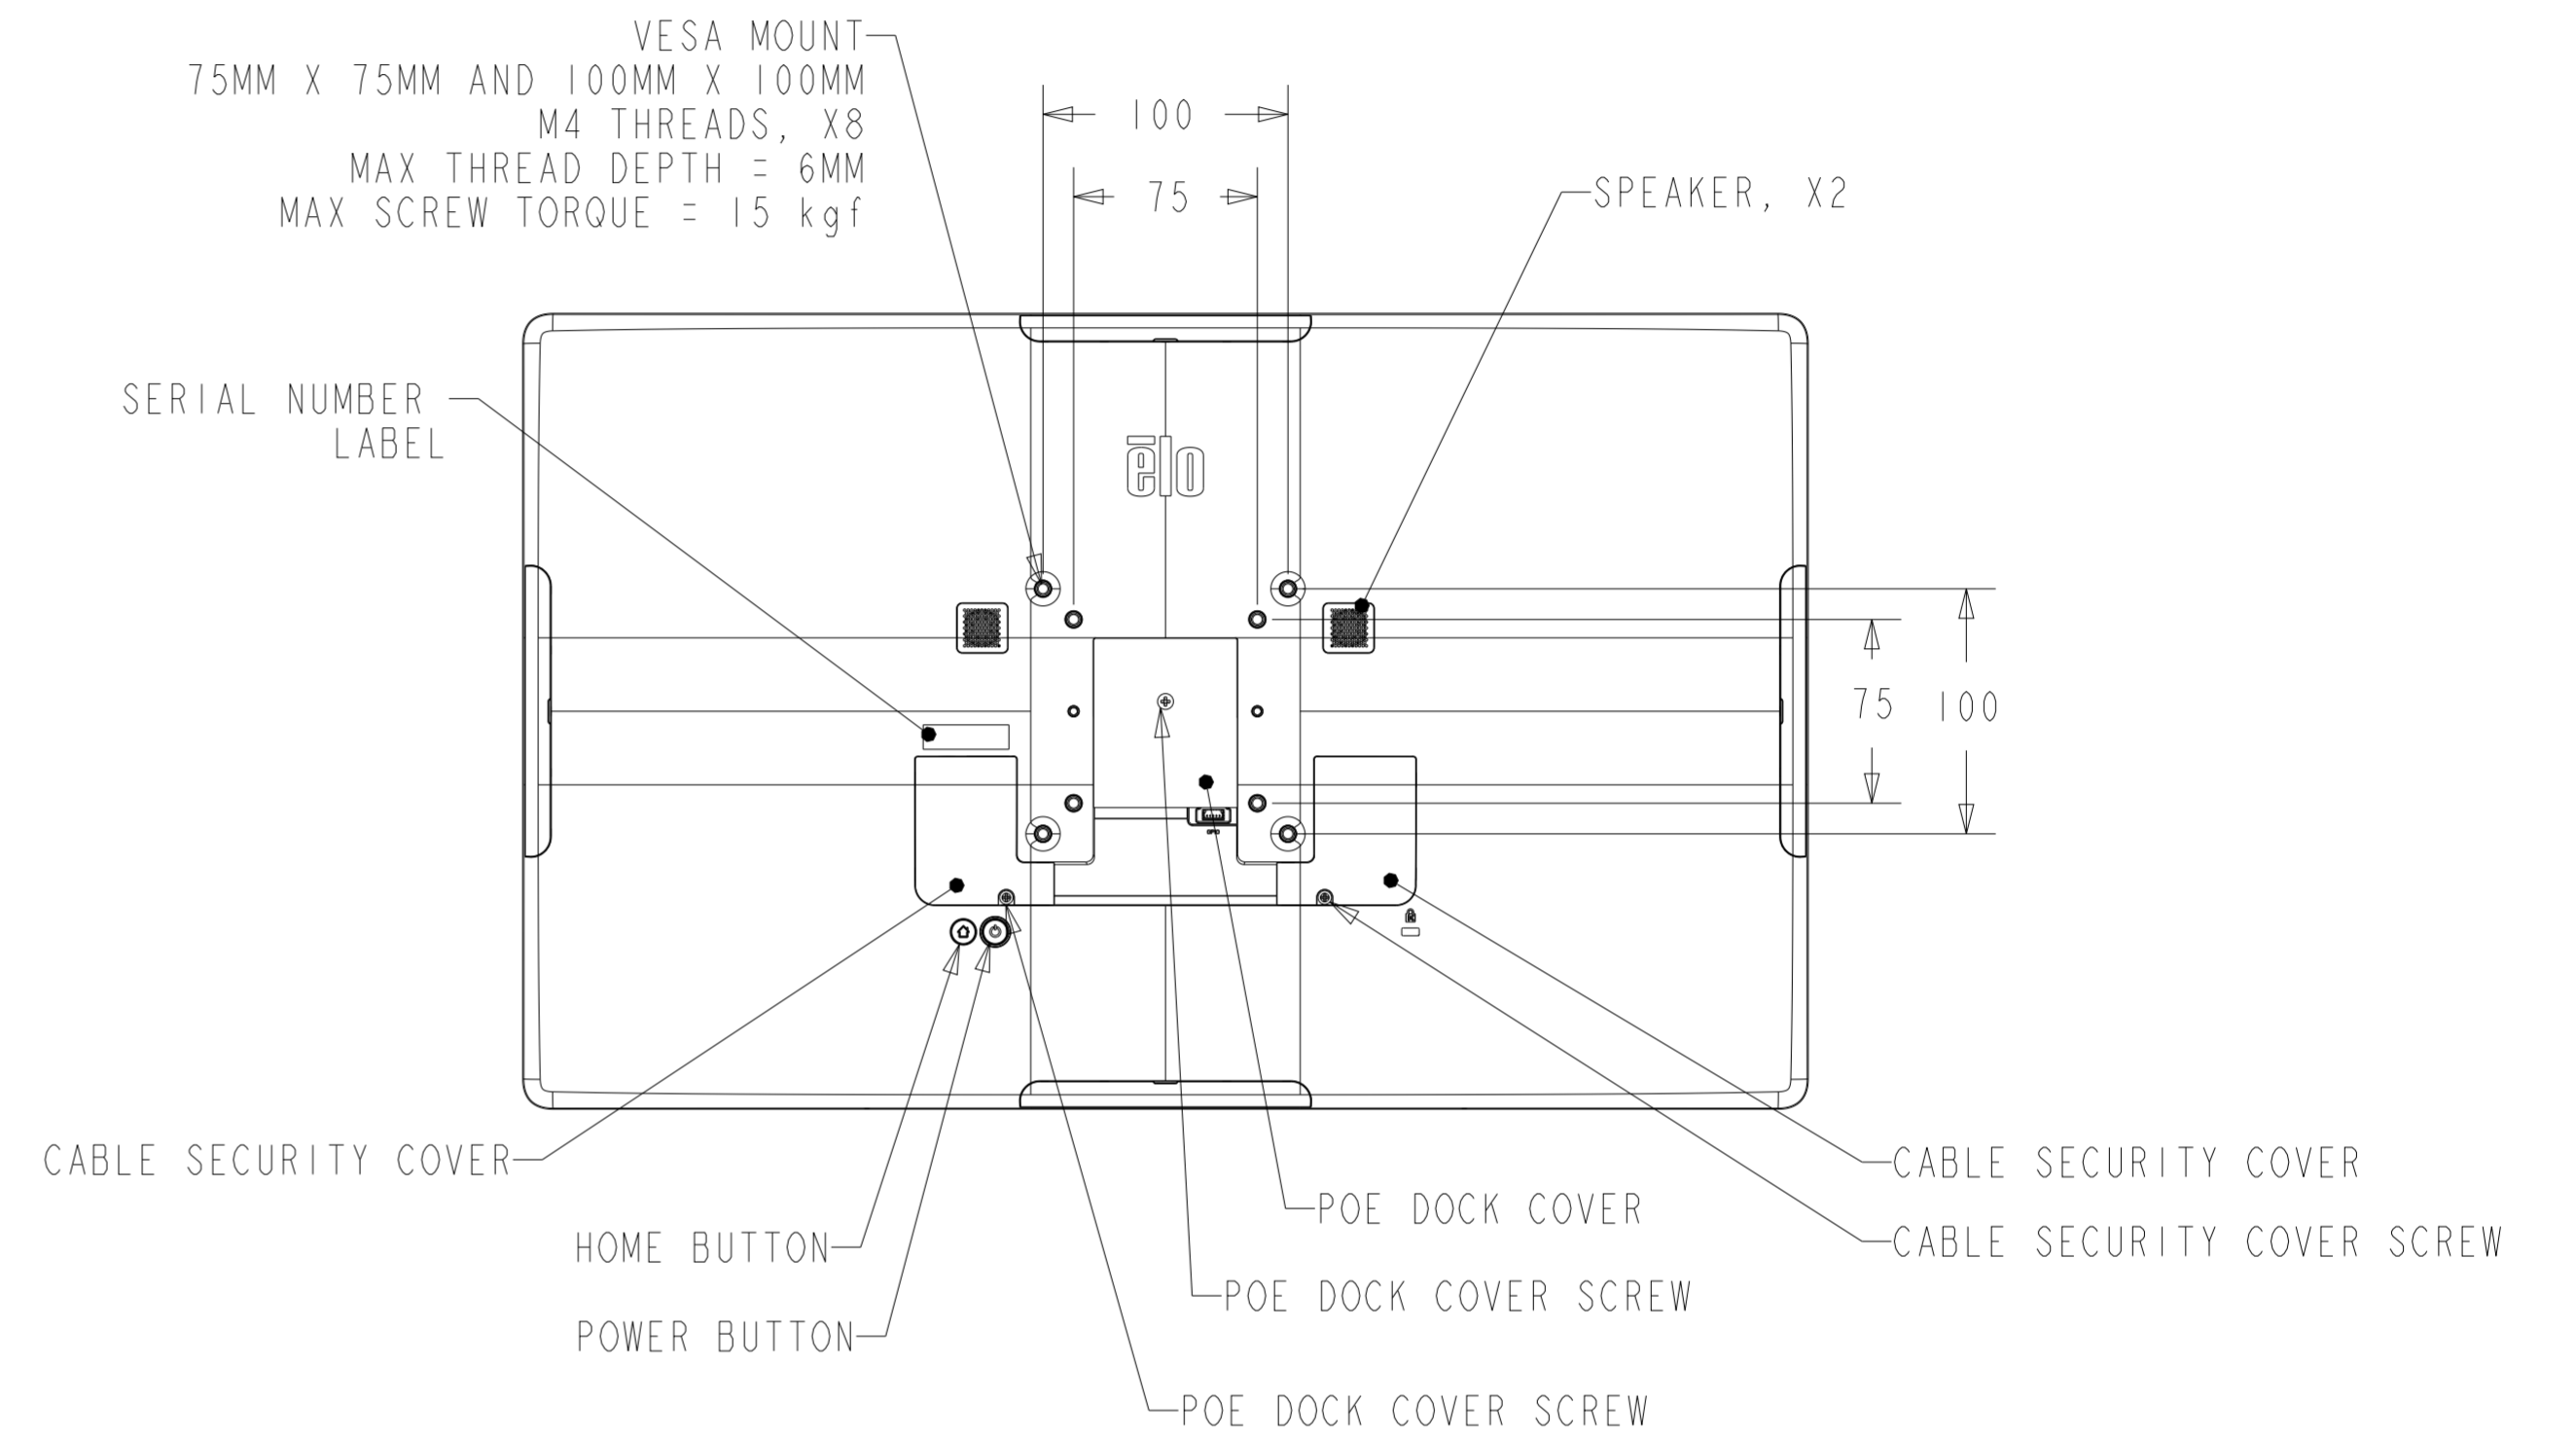

DIMENSIONAL DRAWING: I-SERIES-4 21.5"

DIMENSIONS ARE IN MILLIMETERS

**elo**

MS602545

DATE: 02/26/2021

REV: A

POE MODULE KIT P/N E413396  
SOLD SEPARATELY, CUSTOMER INSTALLED