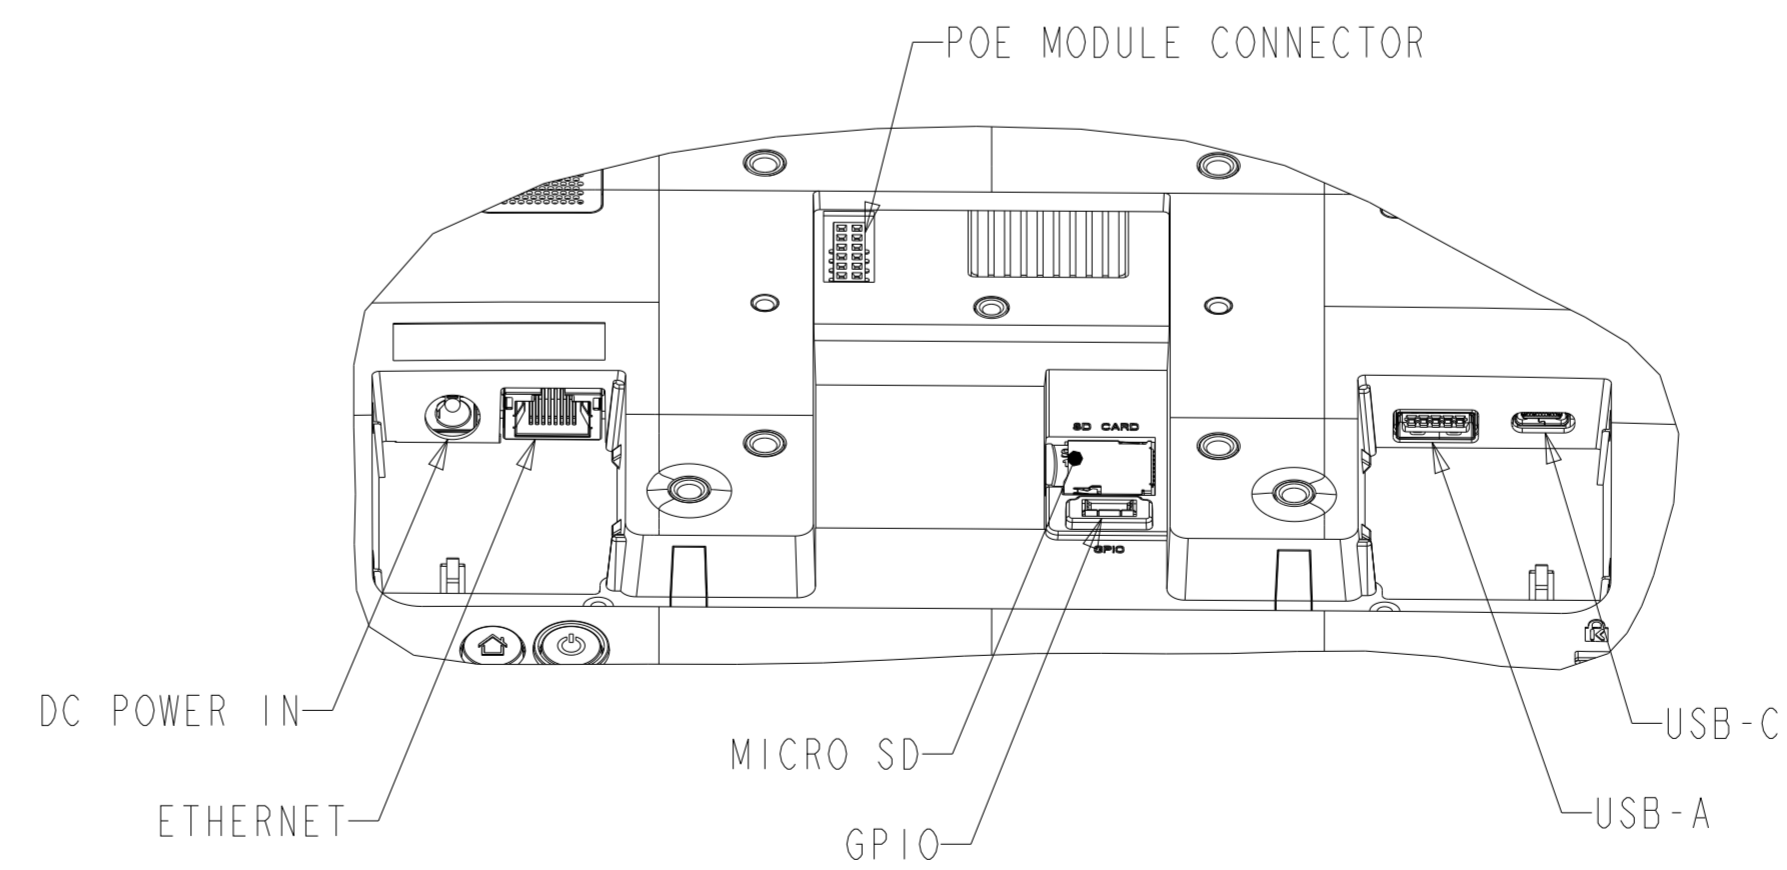

DIMENSIONAL DRAWING: I-SERIES-4 21.5"

DIMENSIONS ARE IN MILLIMETERS

**elo**

MS602545

DATE: 02/26/2021

REV: A

POE MODULE KIT P/N E413396  
SOLD SEPARATELY, CUSTOMER INSTALLED