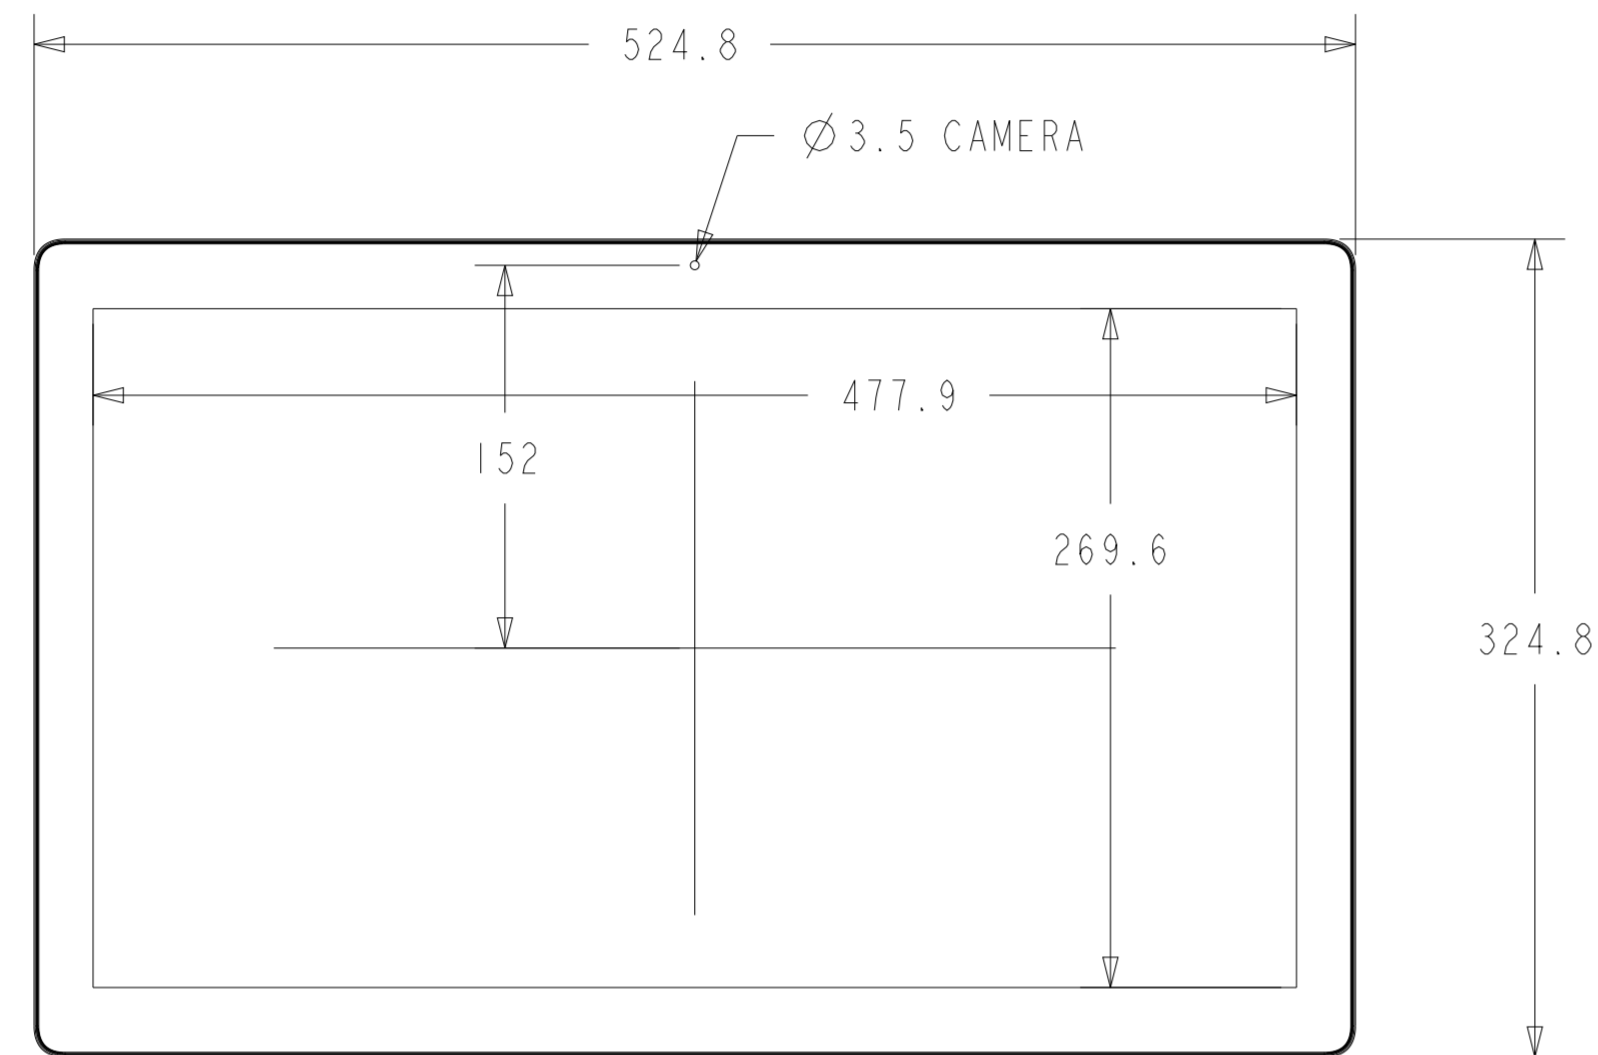

DIMENSIONAL DRAWING: I-SERIES-4 21.5"

DIMENSIONS ARE IN MILLIMETERS

**elo**

MS602545

DATE: 02/26/2021

REV: A

POE MODULE KIT P/N E413396  
SOLD SEPARATELY, CUSTOMER INSTALLED