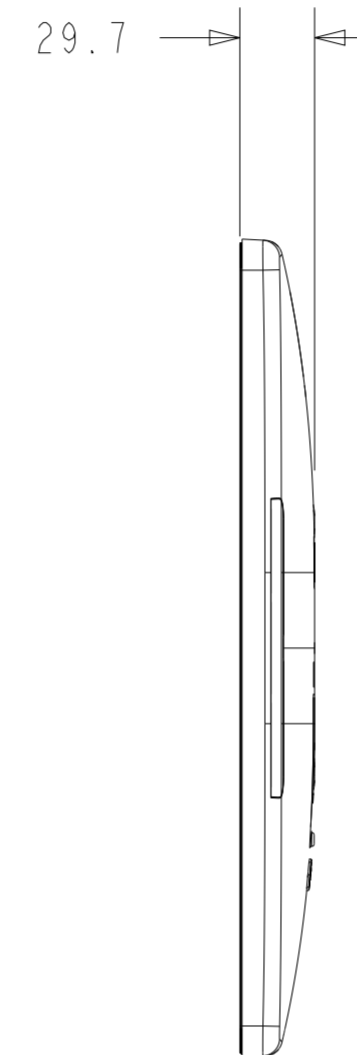

DIMENSIONAL DRAWING: I-SERIES-4 21.5"

DIMENSIONS ARE IN MILLIMETERS

**elo**

MS602545

DATE: 02/26/2021

REV: A

POE MODULE KIT P/N E413396  
SOLD SEPARATELY, CUSTOMER INSTALLED