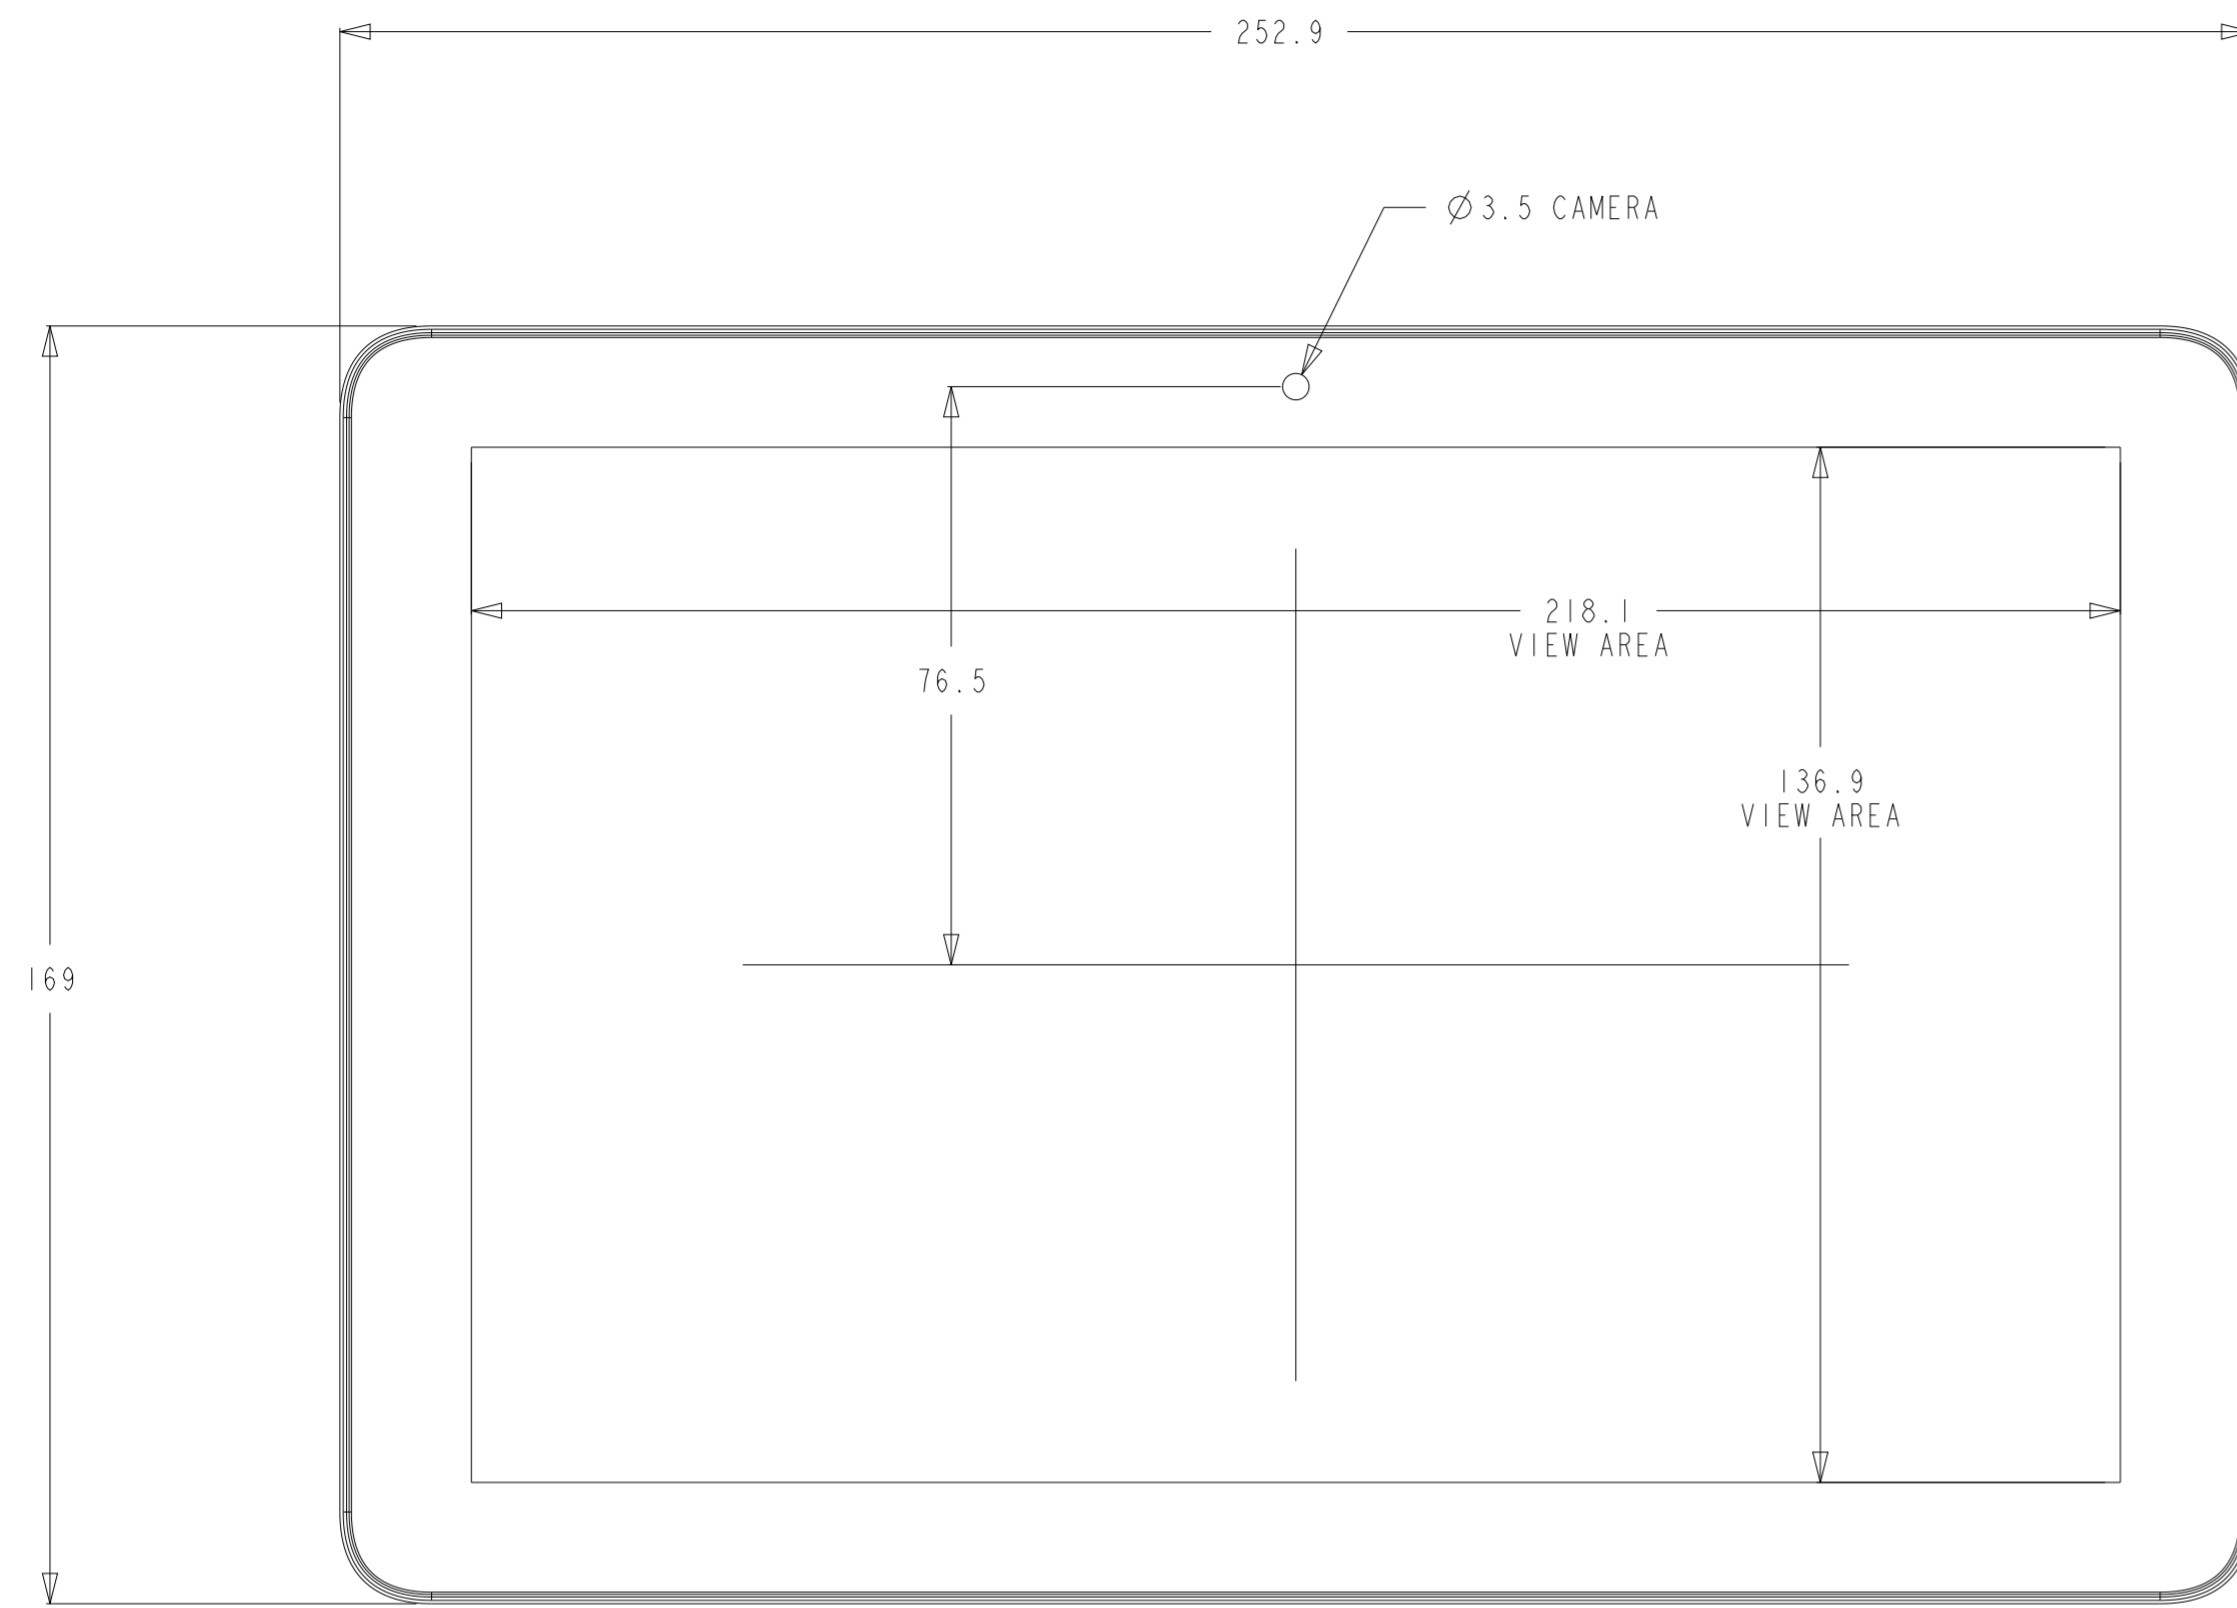

DIMENSIONAL DRAWING: 1-SERIES-4 10.1"

DIMENSIONS ARE IN MILLIMETERS

**elo**

MS602543

DATE: 02-27-2021

REV: A

POE MODULE KIT P/N E413396  
SOLD SEARATELY, CUSTOMER INSTALLED