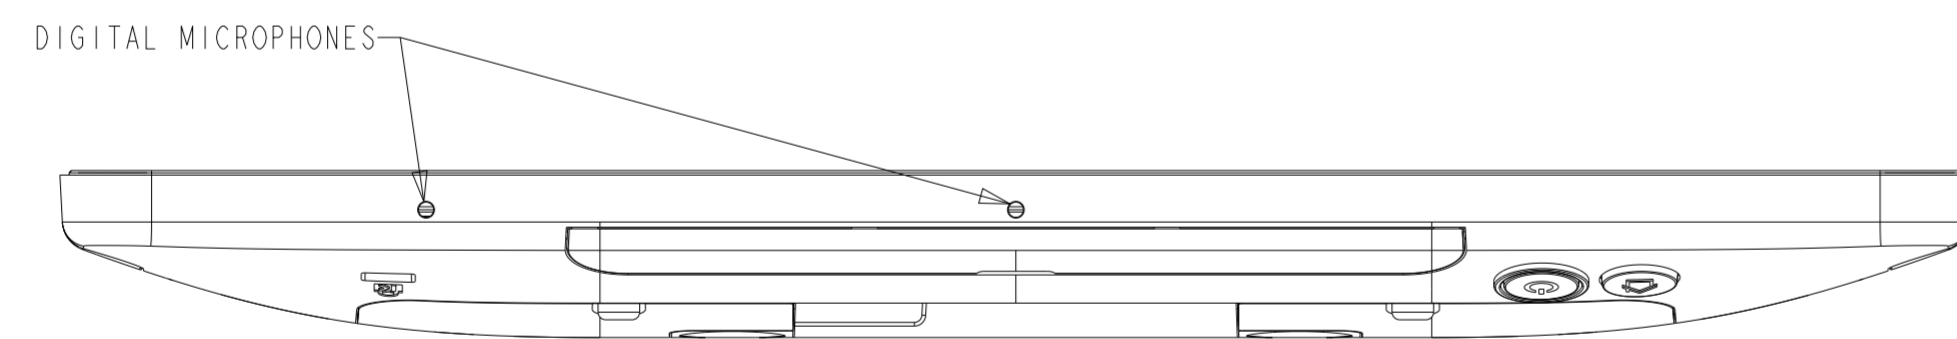

DIMENSIONAL DRAWING: 1-SERIES-4 10.1"

DIMENSIONS ARE IN MILLIMETERS

**elo**

MS602543

DATE: 02-27-2021

REV: A

POE MODULE KIT P/N E413396  
SOLD SEARATELY, CUSTOMER INSTALLED