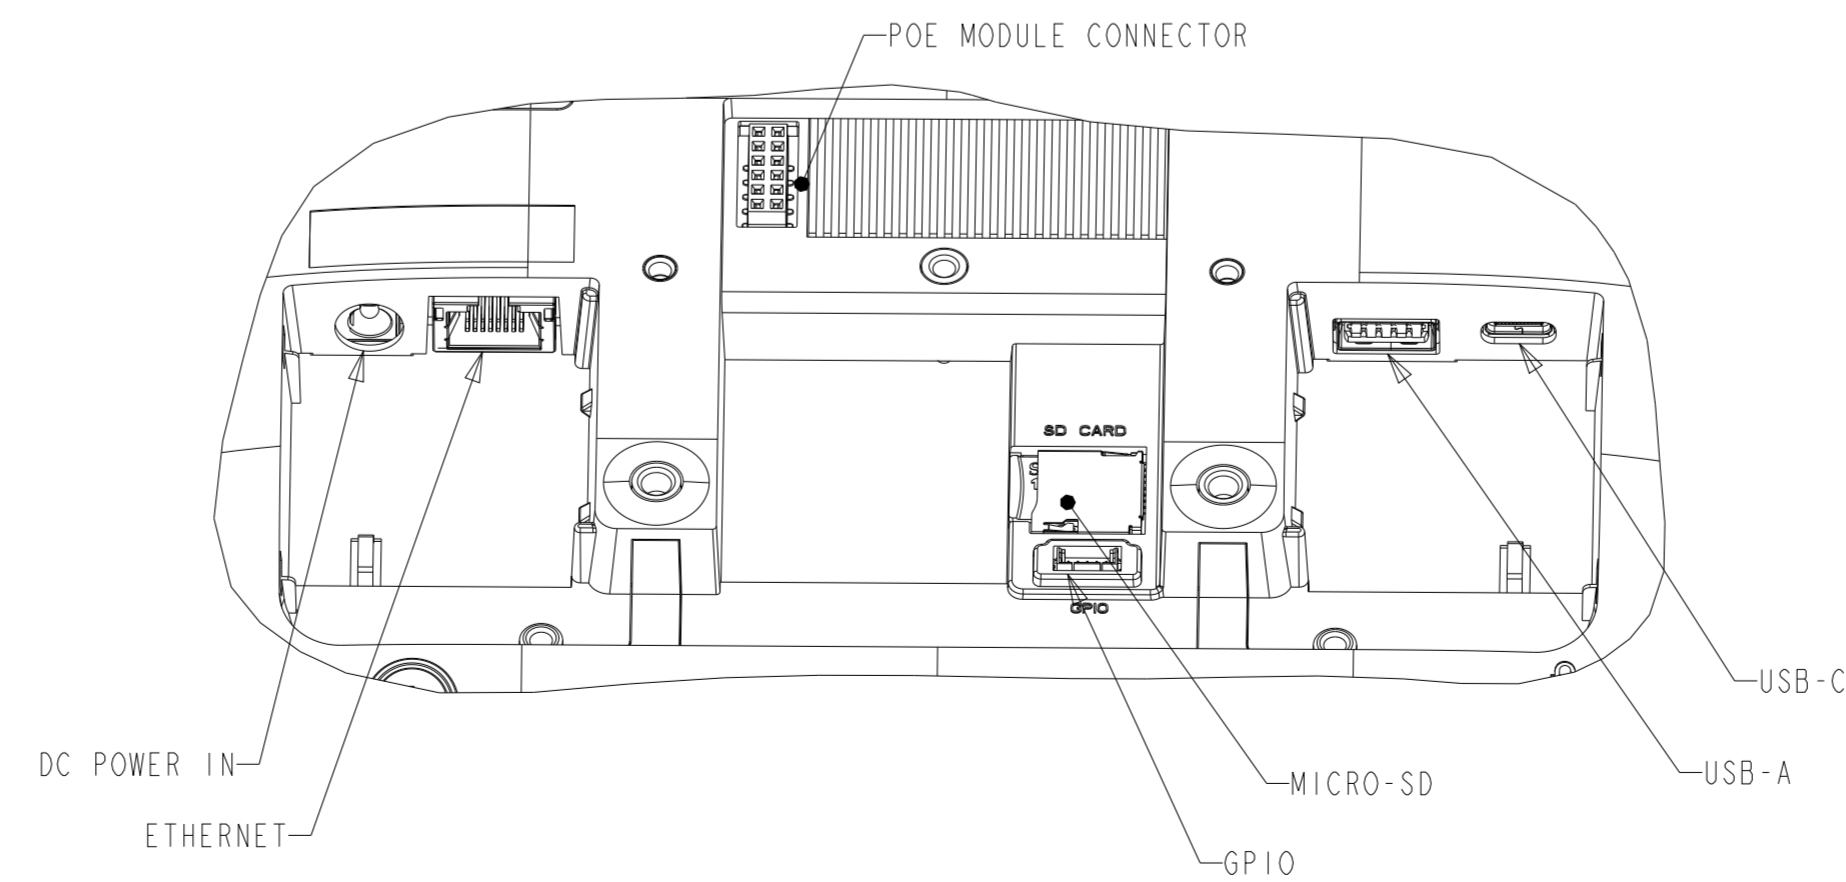

DIMENSIONAL DRAWING: 1-SERIES-4 10.1"

DIMENSIONS ARE IN MILLIMETERS

**elo**

MS602543

DATE: 02-27-2021

REV: A

POE MODULE KIT P/N E413396  
SOLD SEARATELY, CUSTOMER INSTALLED