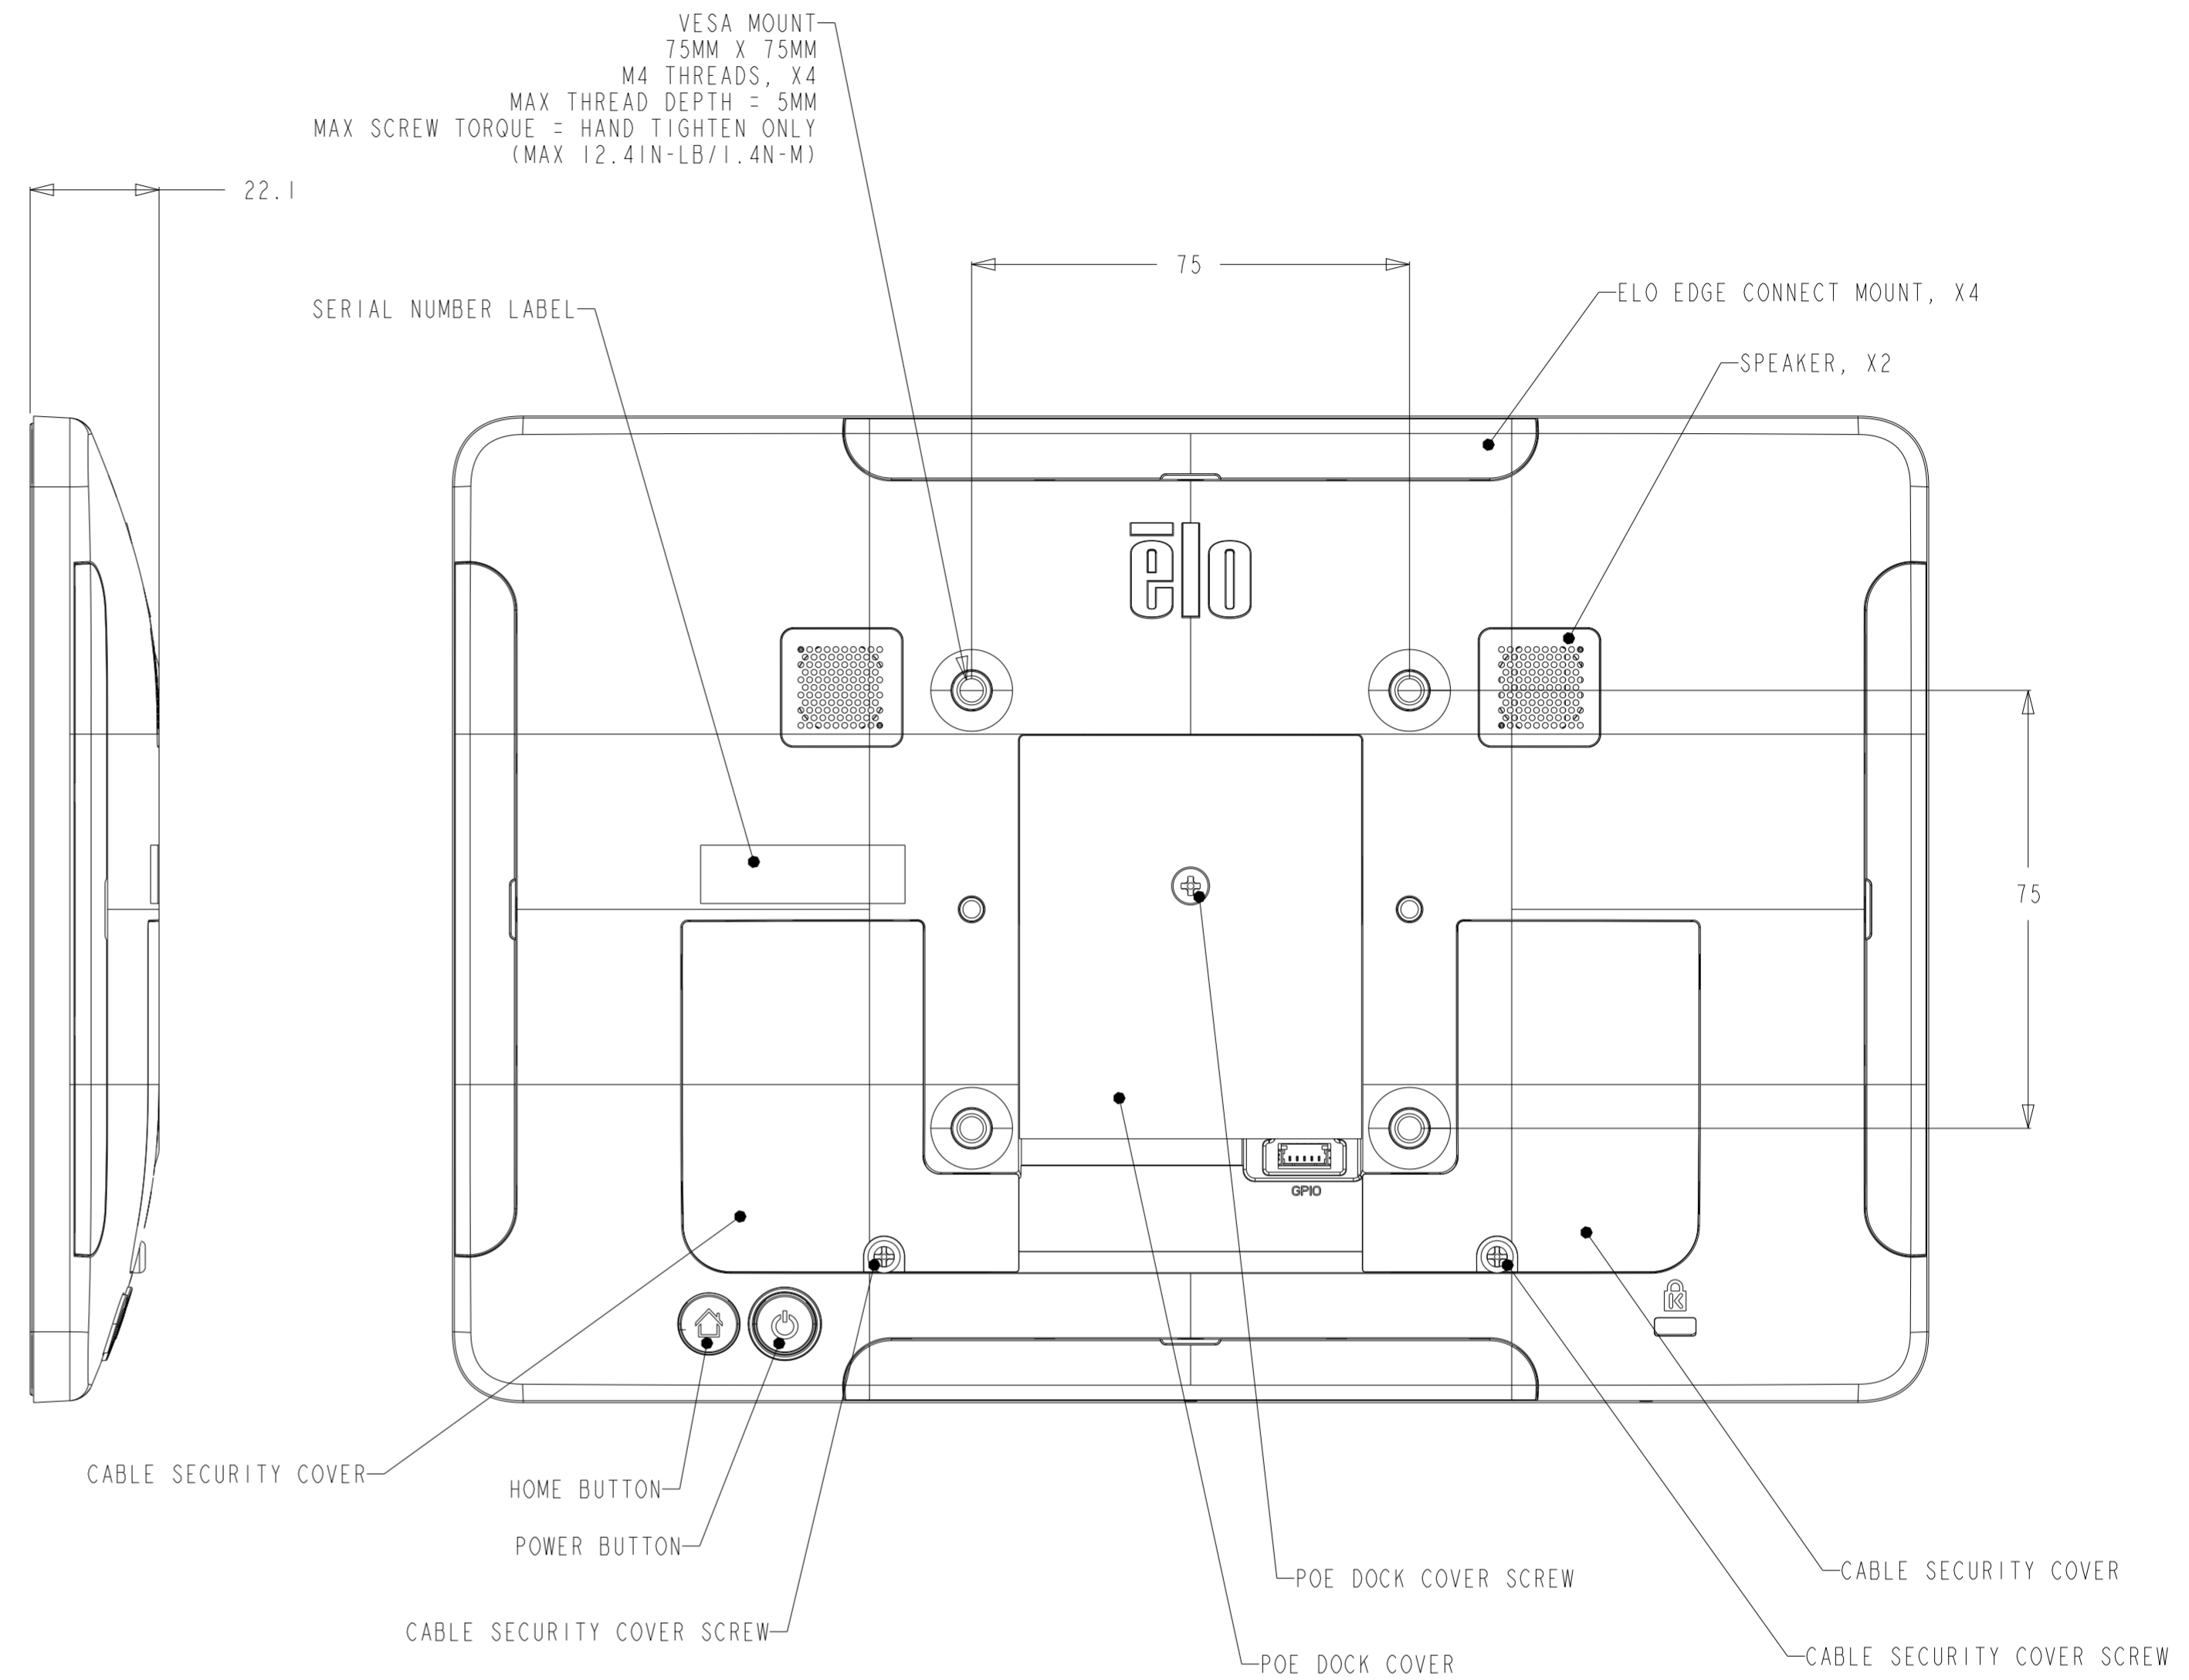

DIMENSIONAL DRAWING: 1-SERIES-4 10.1"

DIMENSIONS ARE IN MILLIMETERS

**elo**

MS602543

DATE: 02-27-2021

REV: A

POE MODULE KIT P/N E413396  
SOLD SEARATELY, CUSTOMER INSTALLED