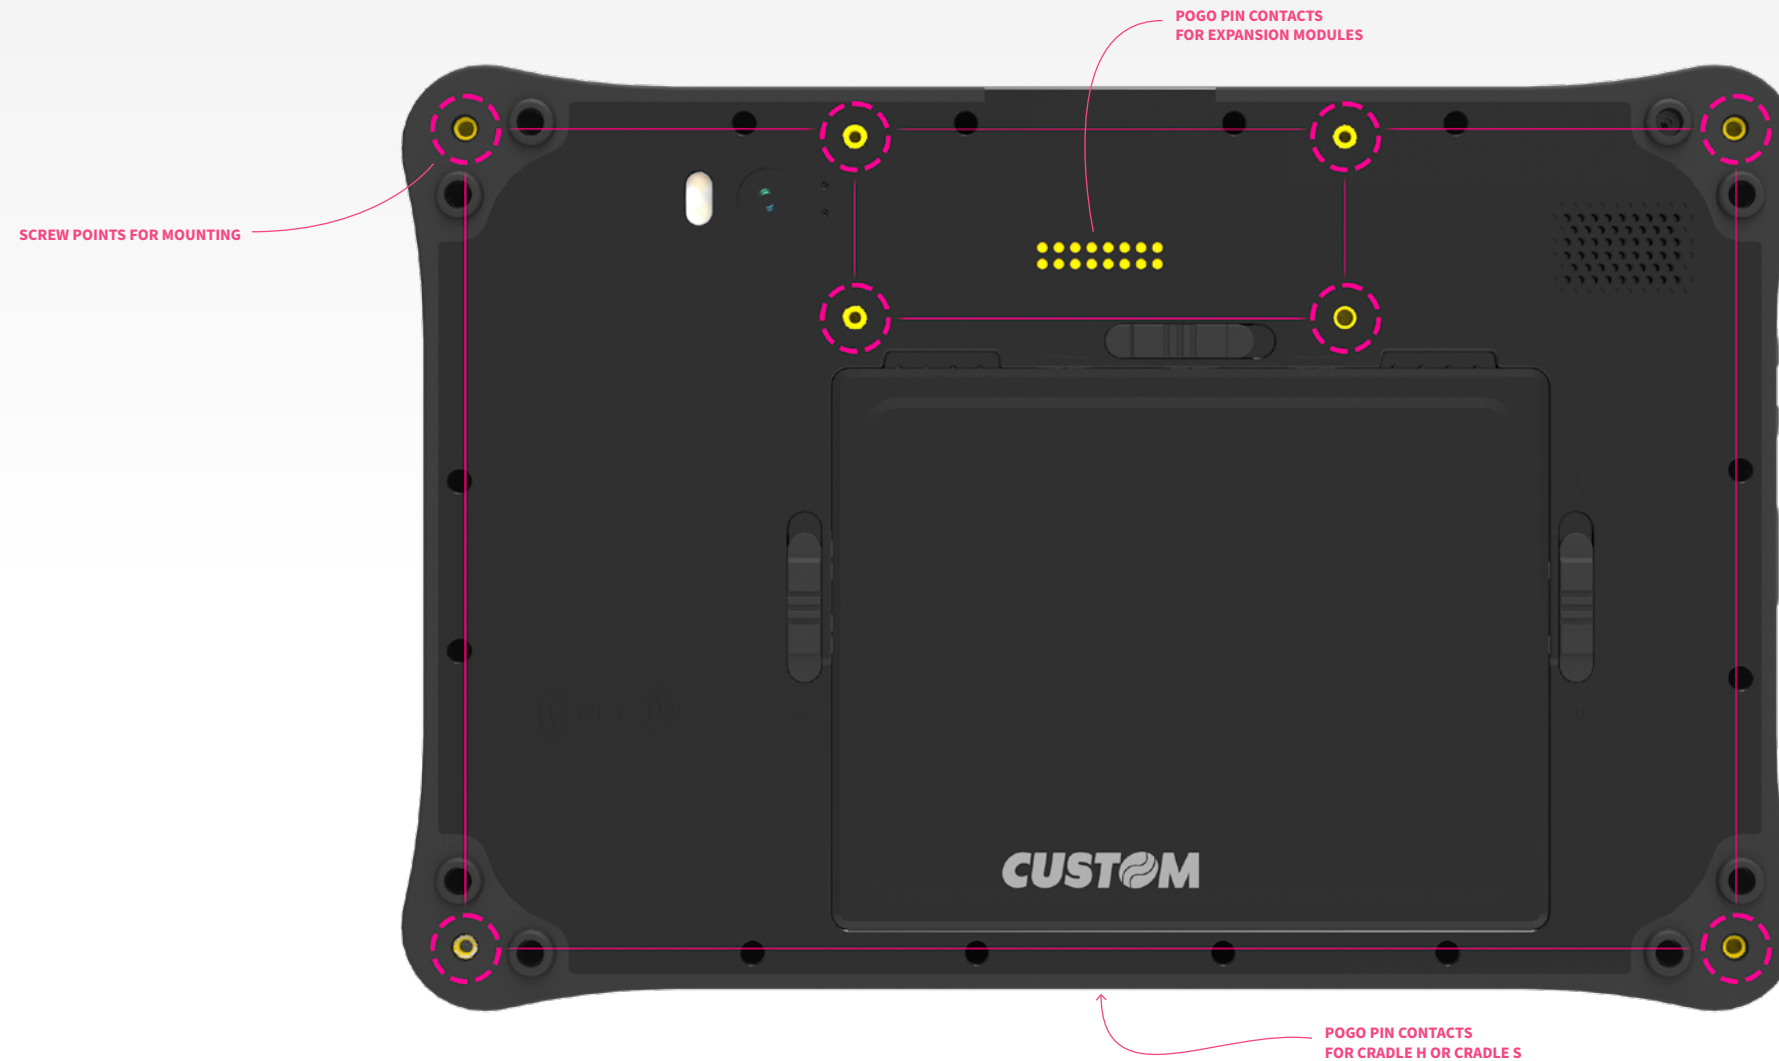

CUSTOM[®]

T-RANGER | Your Total Transaction Tablet.

INTRODUCING T-RANGER

T-RANGER is a multi-purpose 10.1-inch tablet for in-store and warehouse operations.

MARKETS

From curb side to counter, back office to warehouse, the lightweight and low-profile **T-RANGER** from Custom America has the flexibility and power you need to run all aspects of your business.

INTEGRATED 2D BARCODE SCANNER

A FULLY INTEGRATED 2D BARCODE SCANNER MAKES THE T-RANGER THE ULTIMATE DATA CAPTURE DEVICE, WHILE THE 10-INCH SCREEN ENABLES THE OPERATOR TO EASILY WORK WITH THE CAPTURED DATA

CRADLE H
2x USB-A
USB-B
ETHERNET
SERIAL RS232
DC IN JACK

CRADLE S
USB-C

CUSTOMIZED ACCESSORIES

T-RANGER is equipped with screw points to support a variety of mounts. POGO pin connectors provide data and power for third-party peripherals and expansion modules.