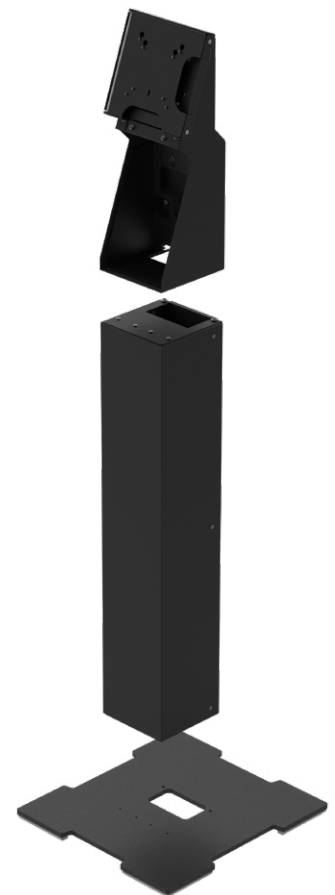

Stand + pedestal + base
(floor version)

Scan or click the QR CODE and find out more about **CUSTOM**