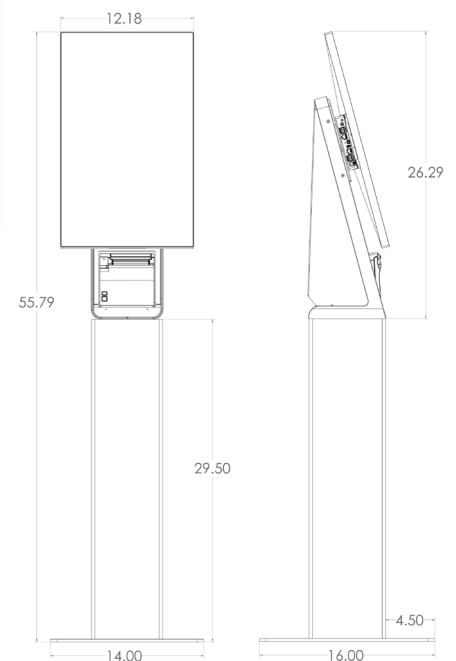

*PD = Power Delivery

Product specifications and data are subject to change without notice.

I/O Interfaces

- 1 POWER BUTTON
- 2 DC-IN POWER PORT
- 3 2 x USB 2.0 PORT
2 x USB 3.0 PORT
- 4 1 x SERIAL PORT
- 5 1 x CUSTOM miniDP VIDEO PORT
- 6 1 x USB-C PORT
- 7 1 x GIGABIT LAN PORT
- 8 2 x USB 2.0 PORT
- 9 1 x RJ11 CASH DRAWER PORT

For peripherals / pinpad brackets / countertops please reach out to your sales rep.

21.5" Kiosk Dimensions

CONTACT US