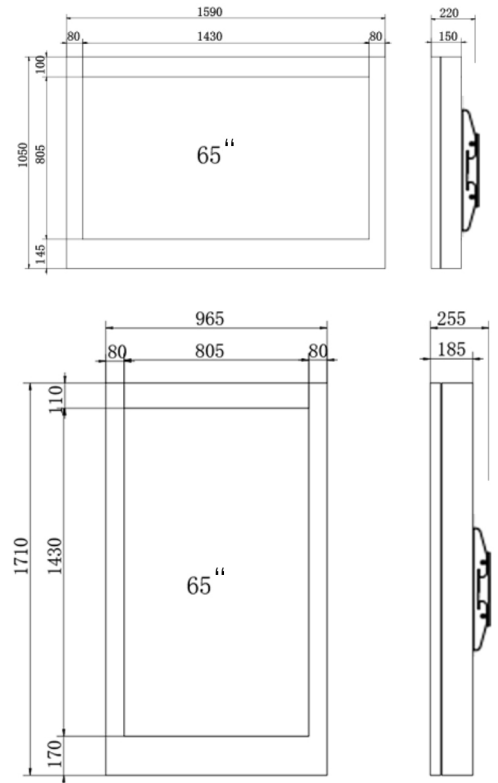

# Climate Controlled Kiosk Display ETPM-K65/K65P

65" Ultra Slim Climate Controlled Outdoor Touch Kiosk Display

## Product Specifications:

Display	Model Name	ETPM-K65 / K65P
	Size/Type	65"
	Resolution (pixels)	1920 x 1080 Full HD
	Response Time	6 m/sec
	Brightness (cd/m <sup>2</sup> )	2500nits Standard
	Display Style	Landscape or Portrait
	Viewing Angle	176°H / 176°V
	Aspect Ratio	16:9
System	Glass	6mm AR coated Tempered Glass
	HDMI	1
	USB	1 x opt for touch input
	Multi-Touch	Rainproof PCAP (optional)
	Heating/Cooling	Forced Air Fan Cooling + Heater
	OS Support	Windows 10 Pro, Android, Linux
	Vandal Resistant Included	Locks with the enclosure Scratch resistant paint 6mm vandal-proof tempered glass No exposed cables, controls or switches
	Power	Power Input
Mechanical	Color	Black (Standard); White (Optional)
	Construction	Aluminum Chassis
	IP rating	Front IP66
	Mounting	Wall mounting
	Dimension (mm)	1590 x 1050 x 150 (Landscape) 965 x 1710 x 185 (Portrait)
	Net weight	90kg
Environment	Operating Temp.	-30°~50°C
	Storage Temp.	-20°~80°C
	Storage humidity	20 to 80% @40°C, Non-condensing
	Certification	CE/FCC Class A