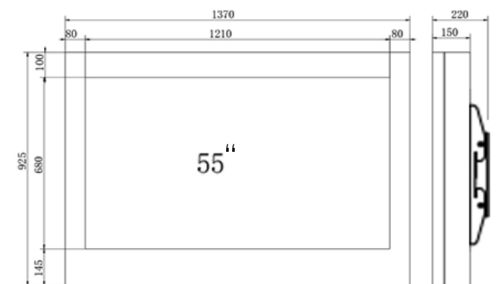

Climate Controlled Kiosk Display ETPM-K55/K55P

55" Ultra Slim Climate Controlled Outdoor Touch Kiosk Display

Product Features:

- 55" Outdoor Weather-proof Kiosk Display
- Rainproof Projected Capacitive Touch (optional)
- -40° to 60°C Wide Temperature LCD
- 2500nits High Brightness
- Vandal Resistant
- Choice of Landscape or Portrait Style

Product Specifications:

Display	Model Name	ETPM-K55 / K5P
	Size/Type	55"
	Resolution (pixels)	1920 x 1080 Full HD
	Response Time	6 m/sec
	Brightness (cd/m ²)	2500nits Standard
	Display Style	Landscape or Portrait
	Viewing Angle	176°H / 176°V
	Aspect Ratio	16:9
System	Glass	6mm AR coated Tempered Glass
	HDMI	1
	USB	1 x opt for touch input
	Multi-Touch	Rainproof PCAP (optional)
	Heating/Cooling	Forced Air Fan Cooling + Heater
	OS Support	Windows 10 Pro, Android, Linux
	Vandal Resistant Included	Locks with the enclosure Scratch resistant paint 6mm vandal-proof tempered glass No exposed cables, controls or switches
Power	Power Input	AC100~240V
Mechanical	Color	Black (Standard); White (Optional)
	Construction	Aluminum Chassis
	IP rating	Front IP66
	Mounting	Wall mounting
	Dimension (mm)	1370 x 925 x 150 (Landscape) 840 x 1490 x 150 (Portrait)
	Net weight	85kg
Environment	Operating Temp.	-30°~50°C
	Storage Temp.	-20°~80°C
	Storage humidity	20 to 80% @40°C, Non-condensing
	Certification	CE/FCC Class A