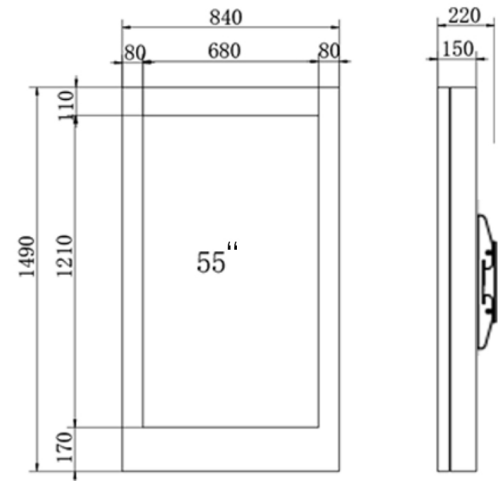

Climate Controlled Kiosk Display ETPM-K55/K55P

55" Ultra Slim Climate Controlled Outdoor Touch Kiosk Display

Product Features:

- 55" Outdoor Weather-proof Kiosk Display
- Rainproof Projected Capacitive Touch (optional)
- -40° to 60°C Wide Temperature LCD
- 2500nits High Brightness
- Vandal Resistant
- Choice of Landscape or Portrait Style

Product Specifications:

Display	Model Name	ETPM-K55 / K5P
	Size/Type	55"
	Resolution (pixels)	1920 x 1080 Full HD
	Response Time	6 m/sec
	Brightness (cd/m ²)	2500nits Standard
	Display Style	Landscape or Portrait
	Viewing Angle	176°H / 176°V
	Aspect Ratio	16:9
System	Glass	6mm AR coated Tempered Glass
	HDMI	1
	USB	1 x opt for touch input
	Multi-Touch	Rainproof PCAP (optional)
	Heating/Cooling	Forced Air Fan Cooling + Heater
	OS Support	Windows 10 Pro, Android, Linux
	Vandal Resistant Included	Locks with the enclosure Scratch resistant paint 6mm vandal-proof tempered glass No exposed cables, controls or switches
Power	Power Input	AC100~240V
Mechanical	Color	Black (Standard); White (Optional)
	Construction	Aluminum Chassis
	IP rating	Front IP66
	Mounting	Wall mounting
	Dimension (mm)	1370 x 925 x 150 (Landscape) 840 x 1490 x 150 (Portrait)
	Net weight	85kg
Environment	Operating Temp.	-30°~50°C
	Storage Temp.	-20°~80°C
	Storage humidity	20 to 80% @40°C, Non-condensing
	Certification	CE/FCC Class A