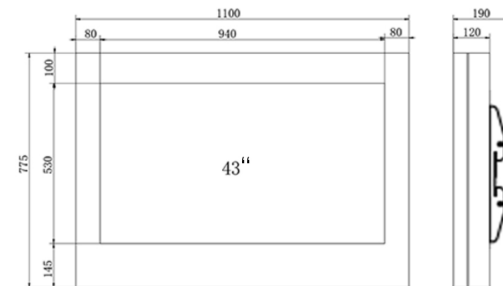

Product Specifications:		
Display	Model Name	ETPM-K43 / K43P
	Size/Type	43"
	Resolution (pixels)	1920 x 1080 Full HD
	Response Time	6 m/sec
	Brightness (cd/m ²)	2500nits Standard
	Display Style	Landscape or Portrait
	Viewing Angle	176°H / 176°V
	Aspect Ratio	16:9
System	Glass	6mm AR coated Tempered Glass
	HDMI	1
	USB	1 x opt for touch input
	Multi-Touch	Rainproof PCAP (optional)
	Heating/Cooling	Forced Air Fan Cooling + Heater
	OS Support	Windows 10 Pro, Android, Linux
	Vandal Resistant Included	Locks with the enclosure Scratch resistant paint 6mm vandal-proof tempered glass No exposed cables, controls or switches
Power	Power Input	AC100~240V
Mechanical	Color	Black (Standard); White (Optional)
	Construction	Aluminum Chassis
	IP rating	Front IP66
	Mounting	Wall mounting
	Dimension (mm)	1100 x 775 x 120 (Landscape) 690 x 1220 x 120 (Portrait)
	Net weight	75kg
Environment	Operating Temp.	-30°~50°C
	Storage Temp.	-20°~80°C
	Storage humidity	20 to 80% @40°C, Non-condensing
	Certification	CE/FCC Class A