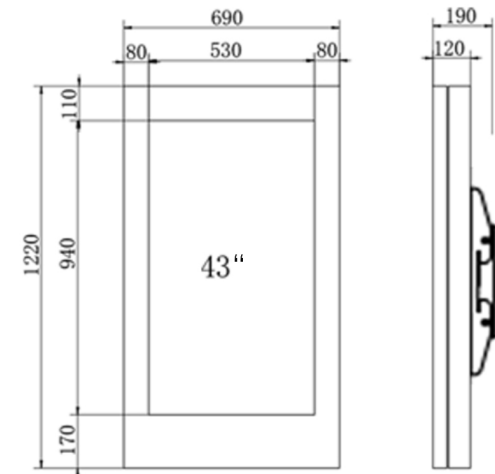

Climate Controlled Kiosk Display ETPM-K43/K43P

43" Ultra Slim Climate Controlled Outdoor Touch Kiosk Display

Product Features:

- 43" Outdoor Weather-proof Kiosk Display
- Rainproof Projected Capacitive Touch (optional)
- -40° to 60°C Wide Temperature LCD
- 2500nits High Brightness
- Vandal Resistant
- Choice of Landscape or Portrait Style

Product Specifications:		
Display	Model Name	ETPM-K43 / K43P
	Size/Type	43"
	Resolution (pixels)	1920 x 1080 Full HD
	Response Time	6 m/sec
	Brightness (cd/m ²)	2500nits Standard
	Display Style	Landscape or Portrait
	Viewing Angle	176°H / 176°V
	Aspect Ratio	16:9
System	Glass	6mm AR coated Tempered Glass
	HDMI	1
	USB	1 x opt for touch input
	Multi-Touch	Rainproof PCAP (optional)
	Heating/Cooling	Forced Air Fan Cooling + Heater
	OS Support	Windows 10 Pro, Android, Linux
	Vandal Resistant Included	Locks with the enclosure Scratch resistant paint 6mm vandal-proof tempered glass No exposed cables, controls or switches
Power	Power Input	AC100~240V
Mechanical	Color	Black (Standard); White (Optional)
	Construction	Aluminum Chassis
	IP rating	Front IP66
	Mounting	Wall mounting
	Dimension (mm)	1100 x 775 x 120 (Landscape) 690 x 1220 x 120 (Portrait)
	Net weight	75kg
Environment	Operating Temp.	-30°~50°C
	Storage Temp.	-20°~80°C
	Storage humidity	20 to 80% @40°C, Non-condensing
	Certification	CE/FCC Class A