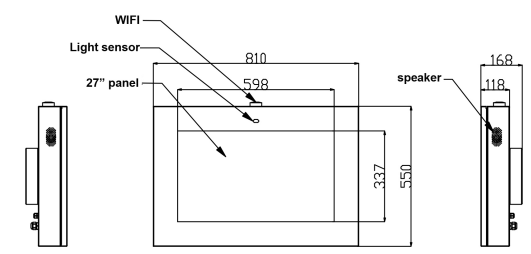

Climate Controlled Kiosk Display ETPM-K27/K27P

27" Ultra Slim Climate Controlled Outdoor Touch Kiosk Display

Product Features:

- 27" Outdoor Weather-proof Kiosk Display
- Rainproof Projected Capacitive Touch (optional)
- -40° to 60°C Wide Temperature LCD
- 2500nits High Brightness
- Vandal Resistant
- Choice of Landscape or Portrait Style

Product Specifications:			
Display	Model Name	ETPM-K27 / K27P	
	Size/Type	27"	
	Resolution (pixels)	1920 x 1080 Full HD	
	Response Time	6 m/sec	
	Brightness (cd/m ²)	2500nits Standard	
	Display Style	Landscape or Portrait	
	Viewing Angle	176°H / 176°V	
	Aspect Ratio	16:9	
	Glass	6mm AR coated Tempered Glass	
System	HDMI	1	
	USB	1 x opt for touch input	
	Multi-Touch	Rainproof PCAP (optional)	
	Heating/Cooling	Forced Air Fan Cooling + Heater	
	OS Support	Windows 10 Pro, Android, Linux	
	Vandal Resistant Included	Locks with the enclosure Scratch resistant paint 6mm vandal-proof tempered glass No exposed cables, controls or switches	
	Color	Black (Standard); White (Optional)	
	Power	Power Input	AC100~240V
		Construction	Aluminum Chassis
		IP rating	Front IP66
Mechanical	Mounting	Wall mounting	
	Dimension (mm)	810 x 550 x 118	
	Net weight	55kg	
	Environment	Operating Temp.	-30°~50°C
Storage Temp.		-20°~80°C	
Storage humidity		20 to 80% @40°C, Non-condensing	
Certification		CE/FCC Class A	