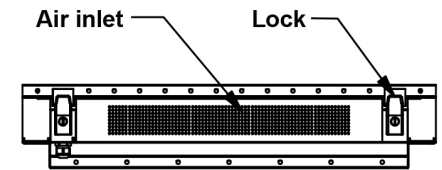

Climate Controlled Kiosk Display ETPM-K27/K27P

27" Ultra Slim Climate Controlled Outdoor Touch Kiosk Display

Product Features:

- 27" Outdoor Weather-proof Kiosk Display
- Rainproof Projected Capacitive Touch (optional)
- -40° to 60°C Wide Temperature LCD
- 2500nits High Brightness
- Vandal Resistant
- Choice of Landscape or Portrait Style

Product Specifications:			
Display	Model Name	ETPM-K27 / K27P	
	Size/Type	27"	
	Resolution (pixels)	1920 x 1080 Full HD	
	Response Time	6 m/sec	
	Brightness (cd/m ²)	2500nits Standard	
	Display Style	Landscape or Portrait	
	Viewing Angle	176°H / 176°V	
	Aspect Ratio	16:9	
	Glass	6mm AR coated Tempered Glass	
System	HDMI	1	
	USB	1 x opt for touch input	
	Multi-Touch	Rainproof PCAP (optional)	
	Heating/Cooling	Forced Air Fan Cooling + Heater	
	OS Support	Windows 10 Pro, Android, Linux	
	Vandal Resistant Included	Locks with the enclosure Scratch resistant paint 6mm vandal-proof tempered glass No exposed cables, controls or switches	
	Color	Black (Standard); White (Optional)	
	Power	Power Input	AC100~240V
		Construction	Aluminum Chassis
		IP rating	Front IP66
Mechanical	Mounting	Wall mounting	
	Dimension (mm)	810 x 550 x 118	
	Net weight	55kg	
	Environment	Operating Temp.	-30°~50°C
Storage Temp.		-20°~80°C	
Storage humidity		20 to 80% @40°C, Non-condensing	
Certification		CE/FCC Class A	