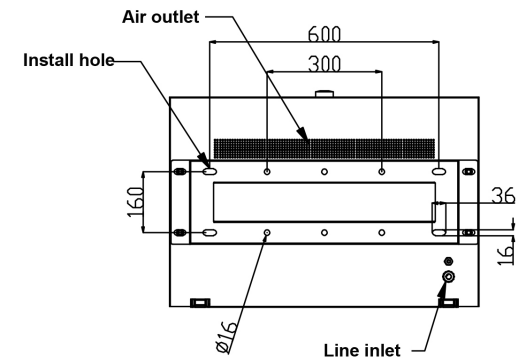

Climate Controlled Kiosk Display ETPM-K27/K27P

27" Ultra Slim Climate Controlled Outdoor Touch Kiosk Display

Product Features:

- 27" Outdoor Weather-proof Kiosk Display
- Rainproof Projected Capacitive Touch (optional)
- -40° to 60°C Wide Temperature LCD
- 2500nits High Brightness
- Vandal Resistant
- Choice of Landscape or Portrait Style

Product Specifications:			
Display	Model Name	ETPM-K27 / K27P	
	Size/Type	27"	
	Resolution (pixels)	1920 x 1080 Full HD	
	Response Time	6 m/sec	
	Brightness (cd/m ²)	2500nits Standard	
	Display Style	Landscape or Portrait	
	Viewing Angle	176°H / 176°V	
	Aspect Ratio	16:9	
	Glass	6mm AR coated Tempered Glass	
System	HDMI	1	
	USB	1 x opt for touch input	
	Multi-Touch	Rainproof PCAP (optional)	
	Heating/Cooling	Forced Air Fan Cooling + Heater	
	OS Support	Windows 10 Pro, Android, Linux	
	Vandal Resistant Included	Locks with the enclosure Scratch resistant paint 6mm vandal-proof tempered glass No exposed cables, controls or switches	
	Color	Black (Standard); White (Optional)	
	Power	Power Input	AC100~240V
		Construction	Aluminum Chassis
		IP rating	Front IP66
Mechanical	Mounting	Wall mounting	
	Dimension (mm)	810 x 550 x 118	
	Net weight	55kg	
	Environment	Operating Temp.	-30°~50°C
Storage Temp.		-20°~80°C	
Storage humidity		20 to 80% @40°C, Non-condensing	
Certification		CE/FCC Class A	