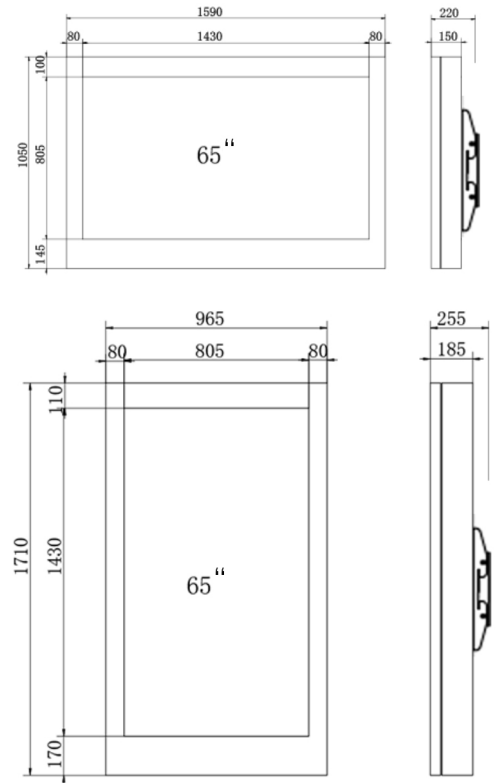

## Product Specifications:

Display	Model Name	EPC-K656 / K656P
	Size/Type	65"
	Resolution (pixels)	1920 x 1080 Full HD
	Response Time	6 m/sec
	Brightness (cd/m <sup>2</sup> )	2500nits Standard
	Display Style	Landscape or Portrait
	Viewing Angle	176°H / 176°V
	Aspect Ratio	16:9
	Glass	6mm AR coated Tempered Glass
	Processor	Intel® Core i3/i5/i7 – 6 <sup>th</sup> gen CPU
System	Chipset	NVidia Ion2 support 1080p
	Memory	8GB RMA, 16GB Max
	Storage	120GB SSD, 256GB Max
	LAN	1
	USB	4 x USB 3.0 (1 used by touch)
	HDMI	2 x HDMI
	Audio	In/Out
	Multi-Touch	Rainproof PCAP (optional)
	Wi-Fi	1 x Wi-Fi Built-in w/ External Antenna
	Heating/Cooling	Forced Air Fan Cooling + Heater
OS Support	OS Support	Windows 10 Pro, Android, Linux
	Vandal Resistant	Locks with the enclosure
	Included	Scratch resistant paint 6mm vandal-proof tempered glass No exposed cables, controls or switches
Power	Power Input	AC100~240V
	Color	Black (Standard); White (Optional)
	Construction	Aluminum Chassis
Mechanical	IP rating	Front IP66
	Mounting	Wall mounting
	Dimension (mm)	1590 x 1050 x 150 (Landscape) 965 x 1710 x 185 (Portrait)
	Net weight	90kg
Environment	Operating Temp.	-30°~50°C
	Storage Temp.	-20°~80°C
	Storage humidity	20 to 80% @40°C, Non-condensing
	Certification	CE/FCC Class A