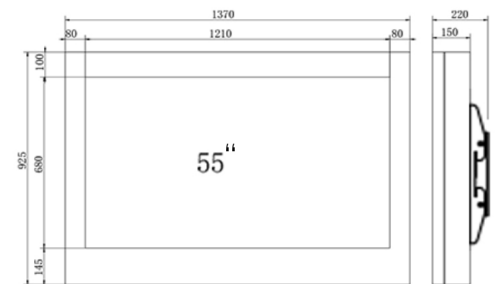

Product Specifications:

Display	Model Name	EPC-K556 / K5P
	Size/Type	55"
	Resolution (pixels)	1920 x 1080 Full HD
	Response Time	6 m/sec
	Brightness (cd/m ²)	2500nits Standard
	Display Style	Landscape or Portrait
	Viewing Angle	176°H / 176°V
	Aspect Ratio	16:9
	Glass	6mm AR coated Tempered Glass
System	Processor	Intel® Core i3/i5/i7 – 6 th gen CPU
	Chipset	NVidia Ion2 support 1080p
	Memory	8GB RMA, 16GB Max
	Storage	120GB SSD, 256GB Max
	LAN	1
	USB	4 x USB 3.0 (1 used by touch)
	HDMI	1
	Audio	In/Out
	USB	1 x opt for touch input
	Multi-Touch	Rainproof PCAP (optional)
	Heating/Cooling	Forced Air Fan Cooling + Heater
	OS Support	Windows 10 Pro, Android, Linux
	Vandal Resistant	Locks with the enclosure
	Included	Scratch resistant paint 6mm vandal-proof tempered glass No exposed cables, controls or switches
Power	Power Input	AC100~240V
	Color	Black (Standard); White (Optional)
	Construction	Aluminum Chassis
Mechanical	IP rating	Front IP66
	Mounting	Wall mounting
	Dimension (mm)	1370 x 925 x 150 (Landscape) 840 x 1490 x 150 (Portrait)
	Net weight	85kg
Environment	Operating Temp.	-30°~50°C
	Storage Temp.	-20°~80°C
	Storage humidity	20 to 80% @40°C, Non-condensing
	Certification	CE/FCC Class A