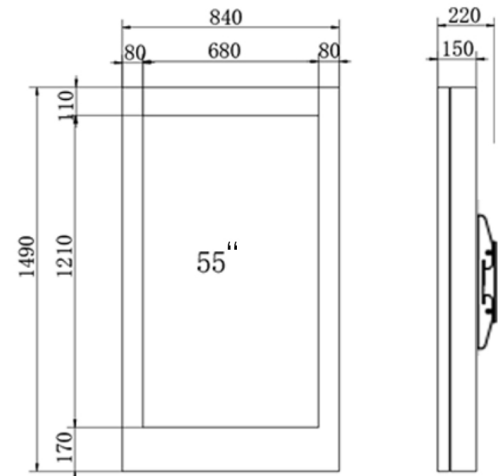

Climate Controlled Kiosk PC EPC-K556/K556P

55" Ultra Slim Climate Controlled Outdoor Touch Kiosk PC- Intel® i3 / i5 / i7 CPU

Product Features:

- 55" Outdoor Weather-proof Kiosk PC
- Rainproof Projected Capacitive Touch (optional)
- -40° to 60°C Wide Temperature LCD
- 2500nits High Brightness
- Vandal Resistant
- Choice of Landscape or Portrait Style

Product Specifications:

Display	Model Name	EPC-K556 / K5P
	Size/Type	55"
	Resolution (pixels)	1920 x 1080 Full HD
	Response Time	6 m/sec
	Brightness (cd/m ²)	2500nits Standard
	Display Style	Landscape or Portrait
	Viewing Angle	176°H / 176°V
	Aspect Ratio	16:9
	Glass	6mm AR coated Tempered Glass
System	Processor	Intel® Core i3/i5/i7 – 6 th gen CPU
	Chipset	NVidia Ion2 support 1080p
	Memory	8GB RMA, 16GB Max
	Storage	120GB SSD, 256GB Max
	LAN	1
	USB	4 x USB 3.0 (1 used by touch)
	HDMI	1
	Audio	In/Out
	USB	1 x opt for touch input
	Multi-Touch	Rainproof PCAP (optional)
	Heating/Cooling	Forced Air Fan Cooling + Heater
	OS Support	Windows 10 Pro, Android, Linux
	Vandal Resistant	Locks with the enclosure
	Included	Scratch resistant paint 6mm vandal-proof tempered glass No exposed cables, controls or switches
Power	Power Input	AC100~240V
	Color	Black (Standard); White (Optional)
	Construction	Aluminum Chassis
Mechanical	IP rating	Front IP66
	Mounting	Wall mounting
	Dimension (mm)	1370 x 925 x 150 (Landscape) 840 x 1490 x 150 (Portrait)
	Net weight	85kg
Environment	Operating Temp.	-30°~50°C
	Storage Temp.	-20°~80°C
	Storage humidity	20 to 80% @40°C, Non-condensing
	Certification	CE/FCC Class A