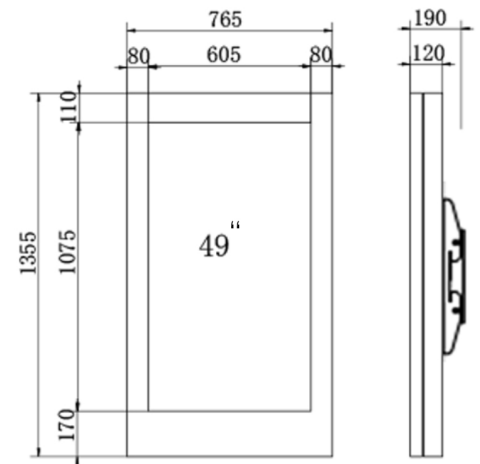

Climate Controlled Kiosk PC EPC-K496/K496P

49" Ultra Slim Climate Controlled Outdoor Touch Kiosk PC - Intel® i3 / i5 / i7 CPU

Product Features:

- 49" Outdoor Weather-proof Kiosk PC
- Rainproof Projected Capacitive Touch (optional)
- -40° to 60°C Wide Temperature LCD
- 2500nits High Brightness
- Vandal Resistant
- Choice of Landscape or Portrait Style

Product Specifications:

Display	Model Name	EPC-K496 / K496P
	Size/Type	49"
	Resolution (pixels)	1920 x 1080 Full HD
	Response Time	6 m/sec
	Brightness (cd/m ²)	2500nits Standard
	Display Style	Landscape or Portrait
	Viewing Angle	176°H / 176°V
	Aspect Ratio	16:9
	Glass	6mm AR coated Tempered Glass
System	Processor	Intel® Core i3/i5/i7 – 6 th gen CPU
	Chipset	NVidia Ion2 support 1080p
	Memory	8GB RMA, 16GB Max
	Storage	120GB SSD, 256GB Max
	LAN	1
	USB	4 x USB 3.0 (1 used by touch)
	HDMI	1
	Audio	In/Out
	Multi-Touch	Rainproof PCAP (optional)
	Wi-Fi	1 x Wi-Fi Built-in w/ External Antenna
	Heating/Cooling	Forced Air Fan Cooling + Heater
	OS Support	Windows 10 Pro, Android, Linux
	Vandal Resistant	Locks with the enclosure
	Included	Scratch resistant paint 6mm vandal-proof tempered glass No exposed cables, controls or switches
	Power	Power Input
Color		Black (Standard); White (Optional)
Construction		Aluminum Chassis
Mechanical	IP rating	Front IP66
	Mounting	Wall mounting
	Dimension (mm)	1235 x 850 x 120 (Landscape) 765 x 1355 x 120 (Portrait)
	Net weight	80kg
Environment	Operating Temp.	-30°~50°C
	Storage Temp.	-20°~80°C
	Storage humidity	20 to 80% @40°C, Non-condensing
	Certification	CE/FCC Class A