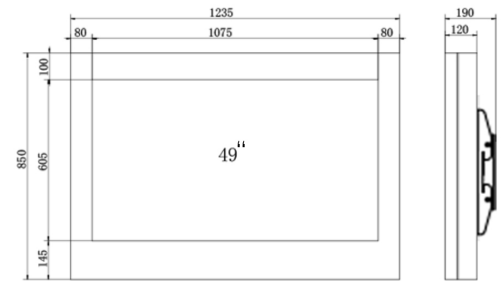

Product Specifications:

Display	Model Name	EPC-K496 / K496P
	Size/Type	49"
	Resolution (pixels)	1920 x 1080 Full HD
	Response Time	6 m/sec
	Brightness (cd/m ²)	2500nits Standard
	Display Style	Landscape or Portrait
	Viewing Angle	176°H / 176°V
	Aspect Ratio	16:9
	Glass	6mm AR coated Tempered Glass
System	Processor	Intel® Core i3/i5/i7 – 6 th gen CPU
	Chipset	NVidia Ion2 support 1080p
	Memory	8GB RMA, 16GB Max
	Storage	120GB SSD, 256GB Max
	LAN	1
	USB	4 x USB 3.0 (1 used by touch)
	HDMI	1
	Audio	In/Out
	Multi-Touch	Rainproof PCAP (optional)
	Wi-Fi	1 x Wi-Fi Built-in w/ External Antenna
	Heating/Cooling	Forced Air Fan Cooling + Heater
	OS Support	Windows 10 Pro, Android, Linux
	Vandal Resistant	Locks with the enclosure
	Included	Scratch resistant paint 6mm vandal-proof tempered glass No exposed cables, controls or switches
	Power	Power Input
Color		Black (Standard); White (Optional)
Construction		Aluminum Chassis
Mechanical	IP rating	Front IP66
	Mounting	Wall mounting
	Dimension (mm)	1235 x 850 x 120 (Landscape) 765 x 1355 x 120 (Portrait)
	Net weight	80kg
Environment	Operating Temp.	-30°~50°C
	Storage Temp.	-20°~80°C
	Storage humidity	20 to 80% @40°C, Non-condensing
	Certification	CE/FCC Class A