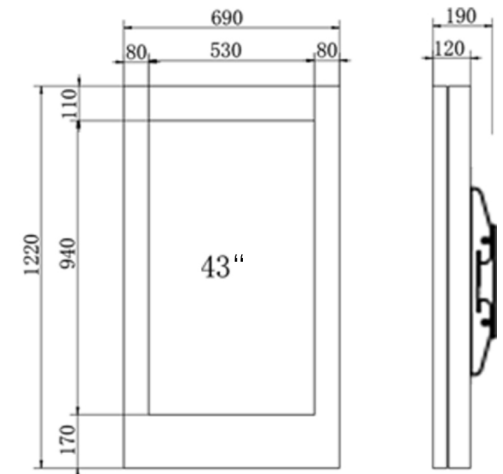

Product Specifications:

Display	Model Name	EPC-K436 / K436P
	Size/Type	43"
	Resolution (pixels)	1920 x 1080 Full HD
	Response Time	6 m/sec
	Brightness (cd/m ²)	2500nits Standard
	Display Style	Landscape or Portrait
	Viewing Angle	176°H / 176°V
	Aspect Ratio	16:9
	Glass	6mm AR coated Tempered Glass
	System	Processor
Chipset		NVidia Ion2 support 1080p
Memory		8GB RMA, 16GB Max
Storage		120GB SSD, 256GB Max
LAN		1
USB		4 x USB 3.0 (1 used by touch)
HDMI		1
Audio		In/Out
Multi-Touch		Rainproof PCAP (optional)
Wi-Fi		1 x Wi-Fi Built-in w/ External Antenna
Power	Heating/Cooling	Forced Air Fan Cooling + Heater
	OS Support	Windows 10 Pro, Android, Linux
	Vandal Resistant Included	Locks with the enclosure Scratch resistant paint 6mm vandal-proof tempered glass No exposed cables, controls or switches
Mechanical	Power Input	AC100~240V
	Color	Black (Standard); White (Optional)
	Construction	Aluminum Chassis
	IP rating	Front IP66
	Mounting	Wall mounting
	Dimension (mm)	1100 x 775 x 120 (Landscape) 690 x 1220 x 120 (Portrait)
Environment	Net weight	75kg
	Operating Temp.	-30°~50°C
	Storage Temp.	-20°~80°C
	Storage humidity	20 to 80% @40°C, Non-condensing
Certification	CE/FCC Class A	