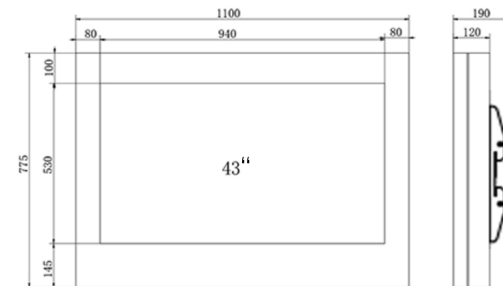

Product Specifications:

Display	Model Name	EPC-K436 / K436P
	Size/Type	43"
	Resolution (pixels)	1920 x 1080 Full HD
	Response Time	6 m/sec
	Brightness (cd/m ²)	2500nits Standard
	Display Style	Landscape or Portrait
	Viewing Angle	176°H / 176°V
	Aspect Ratio	16:9
	Glass	6mm AR coated Tempered Glass
	System	Processor
Chipset		NVidia Ion2 support 1080p
Memory		8GB RMA, 16GB Max
Storage		120GB SSD, 256GB Max
LAN		1
USB		4 x USB 3.0 (1 used by touch)
HDMI		1
Audio		In/Out
Multi-Touch		Rainproof PCAP (optional)
Wi-Fi		1 x Wi-Fi Built-in w/ External Antenna
Power	Heating/Cooling	Forced Air Fan Cooling + Heater
	OS Support	Windows 10 Pro, Android, Linux
	Vandal Resistant Included	Locks with the enclosure Scratch resistant paint 6mm vandal-proof tempered glass No exposed cables, controls or switches
Mechanical	Power Input	AC100~240V
	Color	Black (Standard); White (Optional)
	Construction	Aluminum Chassis
	IP rating	Front IP66
	Mounting	Wall mounting
	Dimension (mm)	1100 x 775 x 120 (Landscape) 690 x 1220 x 120 (Portrait)
Environment	Net weight	75kg
	Operating Temp.	-30°~50°C
	Storage Temp.	-20°~80°C
	Storage humidity	20 to 80% @40°C, Non-condensing
Certification	CE/FCC Class A	