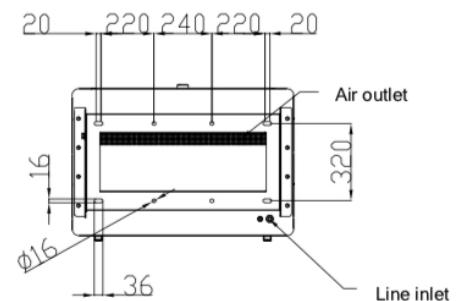

Climate Controlled Kiosk PC EPC-K326/K326P

32" Ultra Slim Climate Controlled Outdoor Touch Kiosk PC - Intel® i3 / i5 / i7 CPU

Product Features:

- 32" Outdoor Weather-proof Kiosk PC
- Rainproof Projected Capacitive Touch (optional)
- -40° to 60°C Wide Temperature LCD
- 2500nits High Brightness
- Vandal Resistant
- Choice of Landscape or Portrait Style

Product Specifications:

Display	Model Name	EPC-K326 / K326P
	Size/Type	32"
	Resolution (pixels)	1920 x 1080 Full HD
	Response Time	6 m/sec
	Brightness (cd/m ²)	2500nits Standard
	Display Style	Landscape or Portrait
	Viewing Angle	176°H / 176°V
	Aspect Ratio	16:9
	Glass	6mm AR coated Tempered Glass
System	Processor	Intel® Core i3/i5/i7 – 6 th gen CPU
	Chipset	NVidia Ion2 support 1080p
	Memory	8GB RMA, 16GB Max
	Storage	120GB SSD, 256GB Max
	LAN	1
	USB	4 x USB 3.0 (1 used by touch)
	HDMI	1
	Audio	In/Out
	Multi-Touch	Rainproof PCAP (optional)
	Wi-Fi	1 x Wi-Fi Built-in w/ External Antenna
	Heating/Cooling	Forced Air Fan Cooling + Heater
	OS Support	Windows 10 Pro, Android, Linux
	Power	Vandal Resistant Included
Power Input		AC100~240V
Construction		Aluminum Chassis
Mechanical	IP rating	Front IP66
	Mounting	Wall mounting
	Dimension (mm)	920 x 610 x 150
	Net weight	60kg
Environment	Operating Temp.	-30°~50°C
	Storage Temp.	-20°~80°C
	Storage humidity	20 to 80% @40°C, Non-condensing
	Certification	CE/FCC Class A