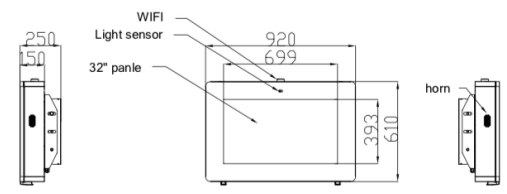

Product Specifications:

Display	Model Name	EPC-K326 / K326P
	Size/Type	32"
	Resolution (pixels)	1920 x 1080 Full HD
	Response Time	6 m/sec
	Brightness (cd/m ²)	2500nits Standard
	Display Style	Landscape or Portrait
	Viewing Angle	176°H / 176°V
	Aspect Ratio	16:9
	Glass	6mm AR coated Tempered Glass
System	Processor	Intel® Core i3/i5/i7 – 6 th gen CPU
	Chipset	NVidia Ion2 support 1080p
	Memory	8GB RMA, 16GB Max
	Storage	120GB SSD, 256GB Max
	LAN	1
	USB	4 x USB 3.0 (1 used by touch)
	HDMI	1
	Audio	In/Out
	Multi-Touch	Rainproof PCAP (optional)
	Wi-Fi	1 x Wi-Fi Built-in w/ External Antenna
	Heating/Cooling	Forced Air Fan Cooling + Heater
	OS Support	Windows 10 Pro, Android, Linux
	Power	Vandal Resistant Included
Power Input		AC100~240V
Construction		Aluminum Chassis
Mechanical	IP rating	Front IP66
	Mounting	Wall mounting
	Dimension (mm)	920 x 610 x 150
	Net weight	60kg
Environment	Operating Temp.	-30°~50°C
	Storage Temp.	-20°~80°C
	Storage humidity	20 to 80% @40°C, Non-condensing
	Certification	CE/FCC Class A