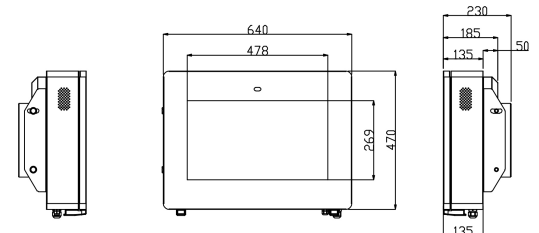

Climate Controlled Kiosk PC EPC-K216/K216P

21.5" Ultra Slim Climate Controlled Outdoor Touch Kiosk PC - Intel® i3 / i5 / i7 CPU

Product Features:

- 21.5" Outdoor Weather-proof Kiosk PC
- Rainproof Projected Capacitive Touch (optional)
- -40° to 60°C Wide Temperature LCD
- 2500nits High Brightness
- Vandal Resistant
- Choice of Landscape or Portrait Style

Product Specifications:		
Display	Model Name	EPC-K216 / K216P
	Size/Type	21.5"
	Resolution (pixels)	1920 x 1080 Full HD
	Response Time	6 m/sec
	Brightness (cd/m ²)	2500nits Standard
	Display Style	Landscape or Portrait
	Viewing Angle	176°H / 176°V
	Aspect Ratio	16:9
System	Glass	6mm AR coated Tempered Glass
	Processor	Intel® Core i3/i5/i7 – 6 th gen CPU
	Chipset	NVidia Ion2 support 1080p
	Memory	8GB RMA, 16GB Max
	Storage	120GB SSD, 256GB Max
	LAN	1
	USB	4 x USB 3.0 (1 used by touch)
	HDMI	1
	Audio	In/Out
	Multi-Touch	Rainproof PCAP (optional)
	Wi-Fi	1 x Wi-Fi Built-in w/ External Antenna
	Heating/Cooling	Forced Air Fan Cooling + Heater
	OS Support	Windows 10 Pro, Android, Linux
	Vandal Resistant Included	Locks with the enclosure Scratch resistant paint 6mm vandal-proof tempered glass No exposed cables, controls or switches
	Power	Power Input
Mechanical	Construction	Aluminum Chassis
	IP rating	Front IP66
	Mounting	Wall mounting
	Dimension (mm)	640 x 470 x 135
	Net weight	50kg
Environment	Operating Temp.	-30°~50°C
	Storage Temp.	-20°~80°C
	Storage humidity	20 to 80% @40°C, Non-condensing
	Certification	CE/FCC Class A