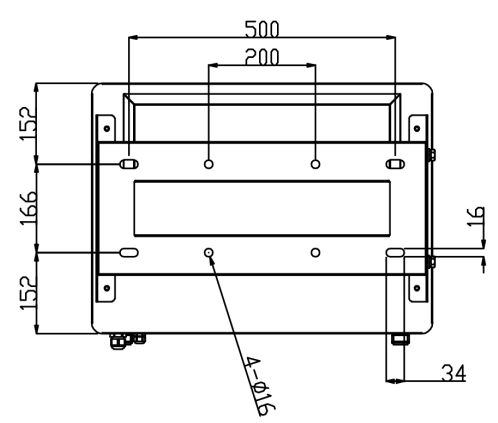

Climate Controlled Kiosk PC EPC-K216/K216P

21.5" Ultra Slim Climate Controlled Outdoor Touch Kiosk PC - Intel® i3 / i5 / i7 CPU

Product Features:

- 21.5" Outdoor Weather-proof Kiosk PC
- Rainproof Projected Capacitive Touch (optional)
- -40° to 60°C Wide Temperature LCD
- 2500nits High Brightness
- Vandal Resistant
- Choice of Landscape or Portrait Style

Product Specifications:		
Display	Model Name	EPC-K216 / K216P
	Size/Type	21.5"
	Resolution (pixels)	1920 x 1080 Full HD
	Response Time	6 m/sec
	Brightness (cd/m ²)	2500nits Standard
	Display Style	Landscape or Portrait
	Viewing Angle	176°H / 176°V
	Aspect Ratio	16:9
System	Glass	6mm AR coated Tempered Glass
	Processor	Intel® Core i3/i5/i7 – 6 th gen CPU
	Chipset	NVidia Ion2 support 1080p
	Memory	8GB RMA, 16GB Max
	Storage	120GB SSD, 256GB Max
	LAN	1
	USB	4 x USB 3.0 (1 used by touch)
	HDMI	1
	Audio	In/Out
	Multi-Touch	Rainproof PCAP (optional)
	Wi-Fi	1 x Wi-Fi Built-in w/ External Antenna
	Heating/Cooling	Forced Air Fan Cooling + Heater
	OS Support	Windows 10 Pro, Android, Linux
	Vandal Resistant Included	Locks with the enclosure Scratch resistant paint 6mm vandal-proof tempered glass No exposed cables, controls or switches
	Power	Power Input
Mechanical	Construction	Aluminum Chassis
	IP rating	Front IP66
	Mounting	Wall mounting
	Dimension (mm)	640 x 470 x 135
	Net weight	50kg
Environment	Operating Temp.	-30°~50°C
	Storage Temp.	-20°~80°C
	Storage humidity	20 to 80% @40°C, Non-condensing
	Certification	CE/FCC Class A